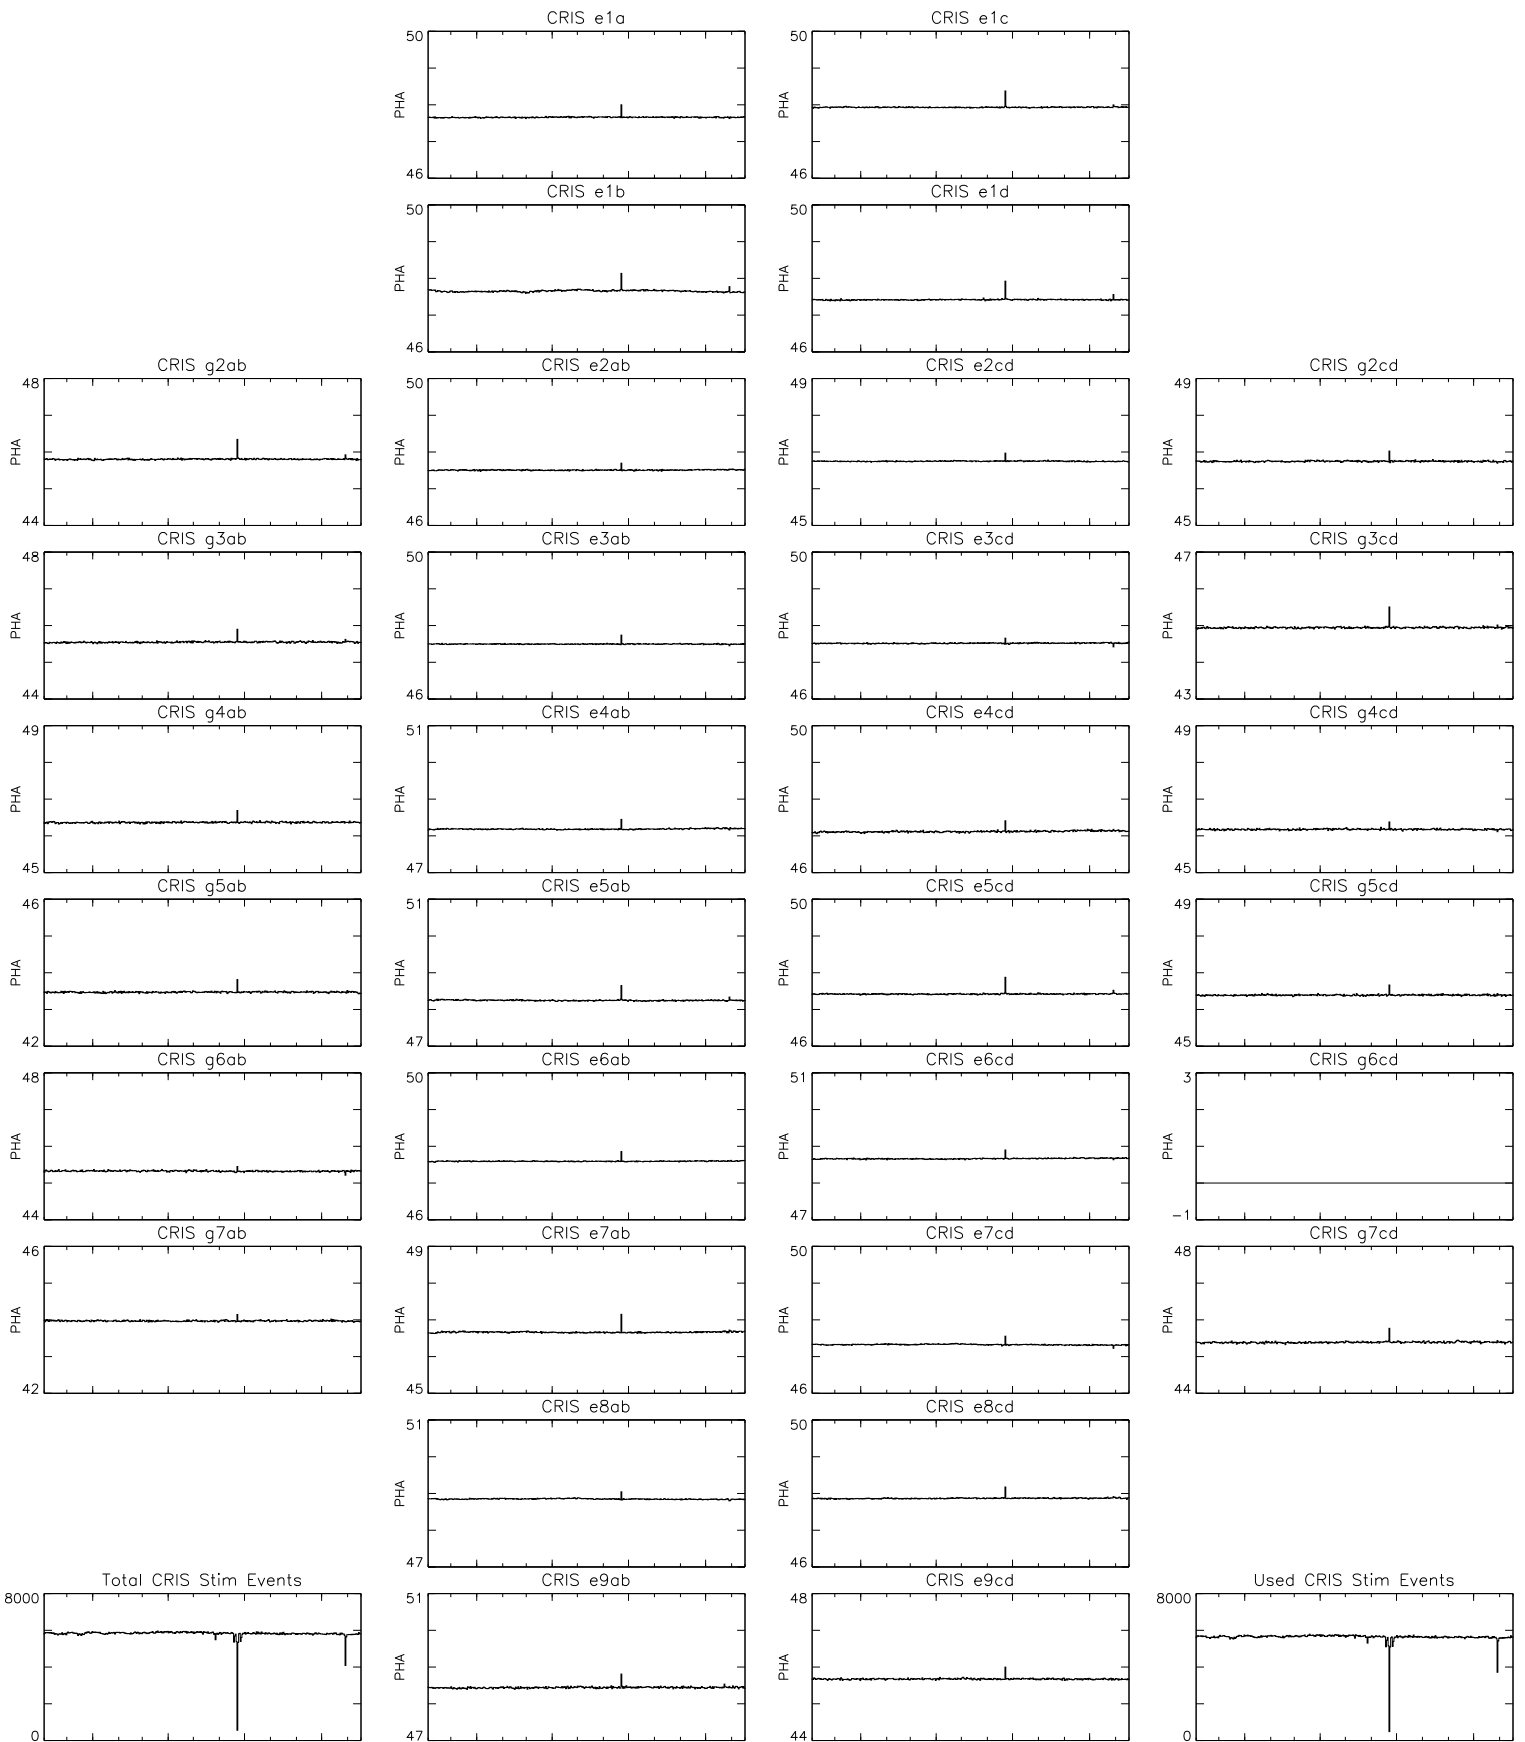

Bartels Rotation 2473–2486  
 Stim events – Daily fitted slope  
 (04–Nov–2014 thru 16–Nov–2015) (308/2014 thru 320/2015)

Bartels Rotation 2473–2486  
 Stim events – Daily fitted offset  
 (04–Nov–2014 thru 16–Nov–2015) (308/2014 thru 320/2015)

time (04–Nov–2014 to 17–Nov–2015)