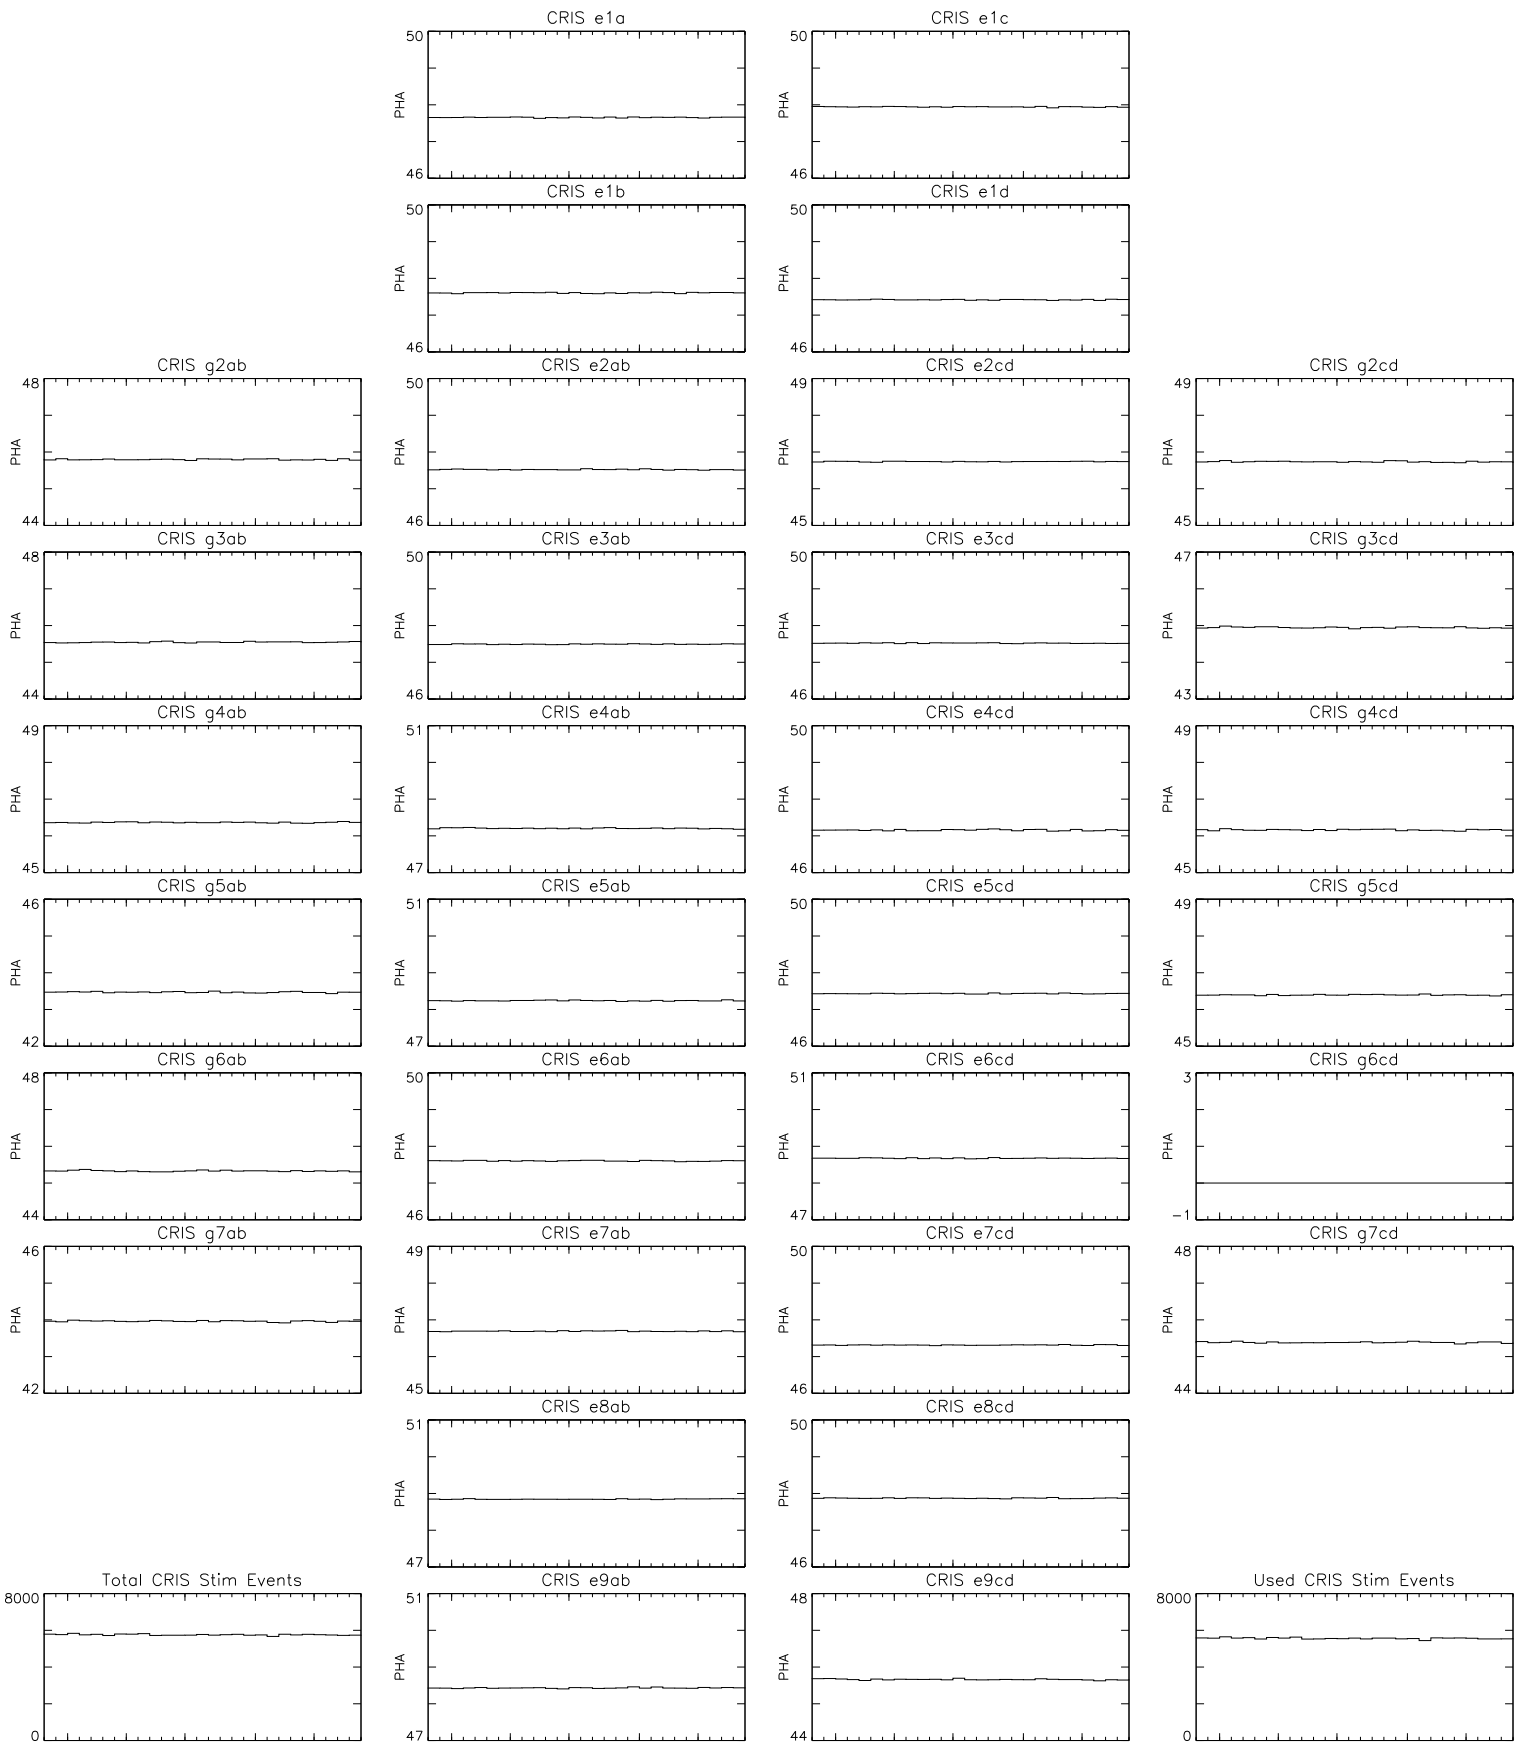

Bartels Rotation 2488
 Stim events – Daily fitted slope
 (14-Dec-2015 thru 09-Jan-2016) (348/2015 thru 009/2016)

Bartels Rotation 2488
 Stim events – Daily fitted offset
 (14-Dec-2015 thru 09-Jan-2016) (348/2015 thru 009/2016)

16 21 26 Jan 1 6
 time (14-Dec-2015 to 10-Jan-2016)