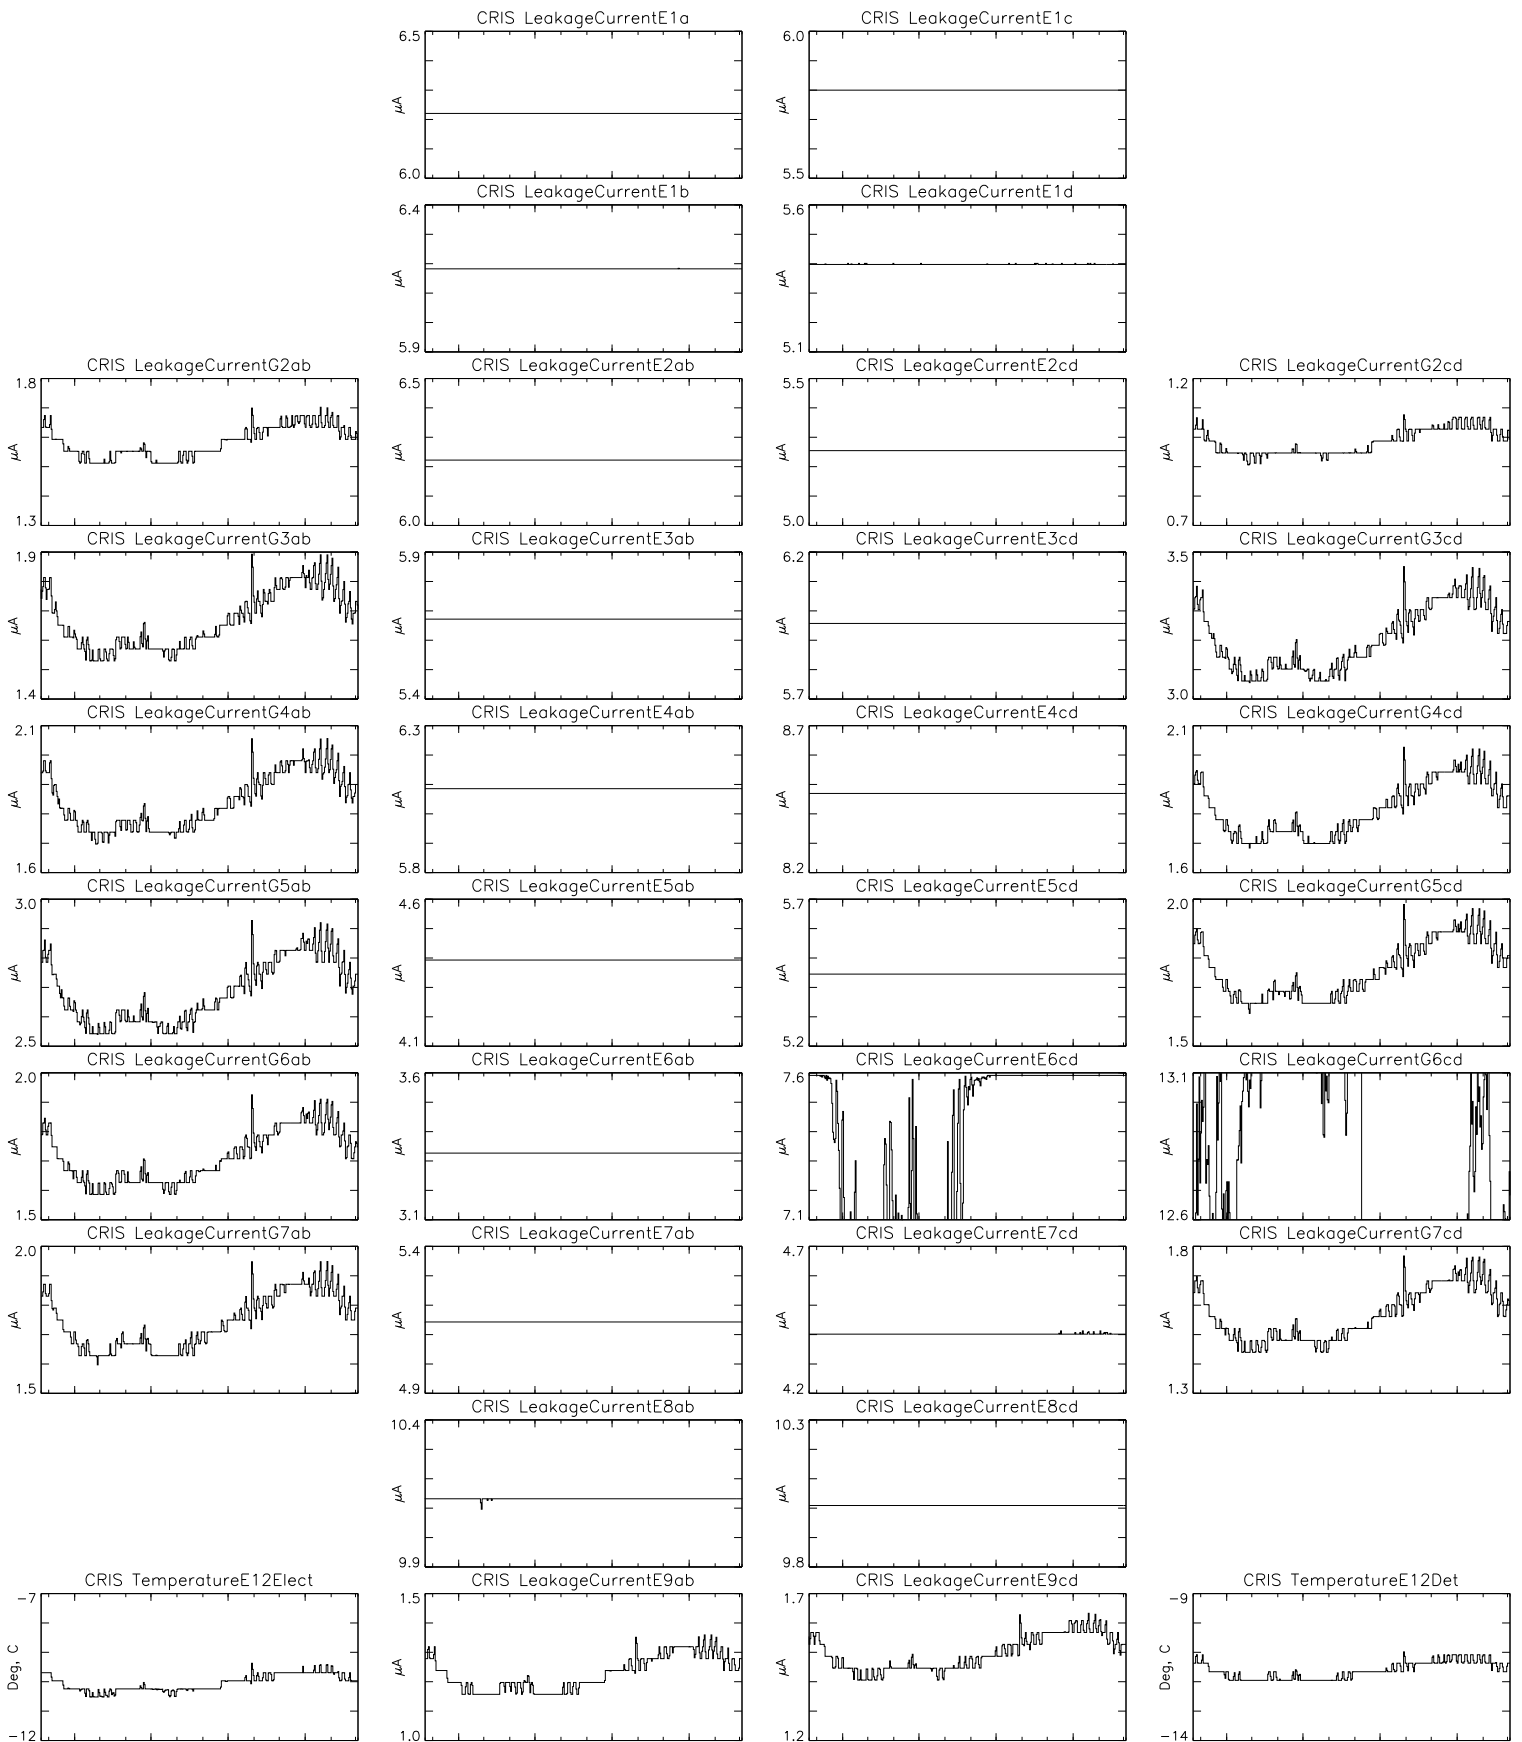

Bartels Rotation 2477-2490 – Daily Averages
 (20-Feb-2015 thru 03-Mar-2016)
 (051/2015 thru 063/2016)

Apr Jul Oct Jan
 time (20-Feb-2015 to 04-Mar-2016)

Bartels Rotation 2477-2490 – Daily Averages
 (20-Feb-2015 thru 03-Mar-2016)
 (051/2015 thru 063/2016)

Apr

Jul

Oct

Jan

time (20-Feb-2015 to 04-Mar-2016)

Bartels Rotation 2477-2490 – Daily Averages
(20-Feb-2015 thru 03-Mar-2016)
(051/2015 thru 063/2016)

Apr Jul Oct Jan
time (20-Feb-2015 to 04-Mar-2016)

Bartels Rotation 2477-2490 – Daily Averages
 (20-Feb-2015 thru 03-Mar-2016)
 (051/2015 thru 063/2016)