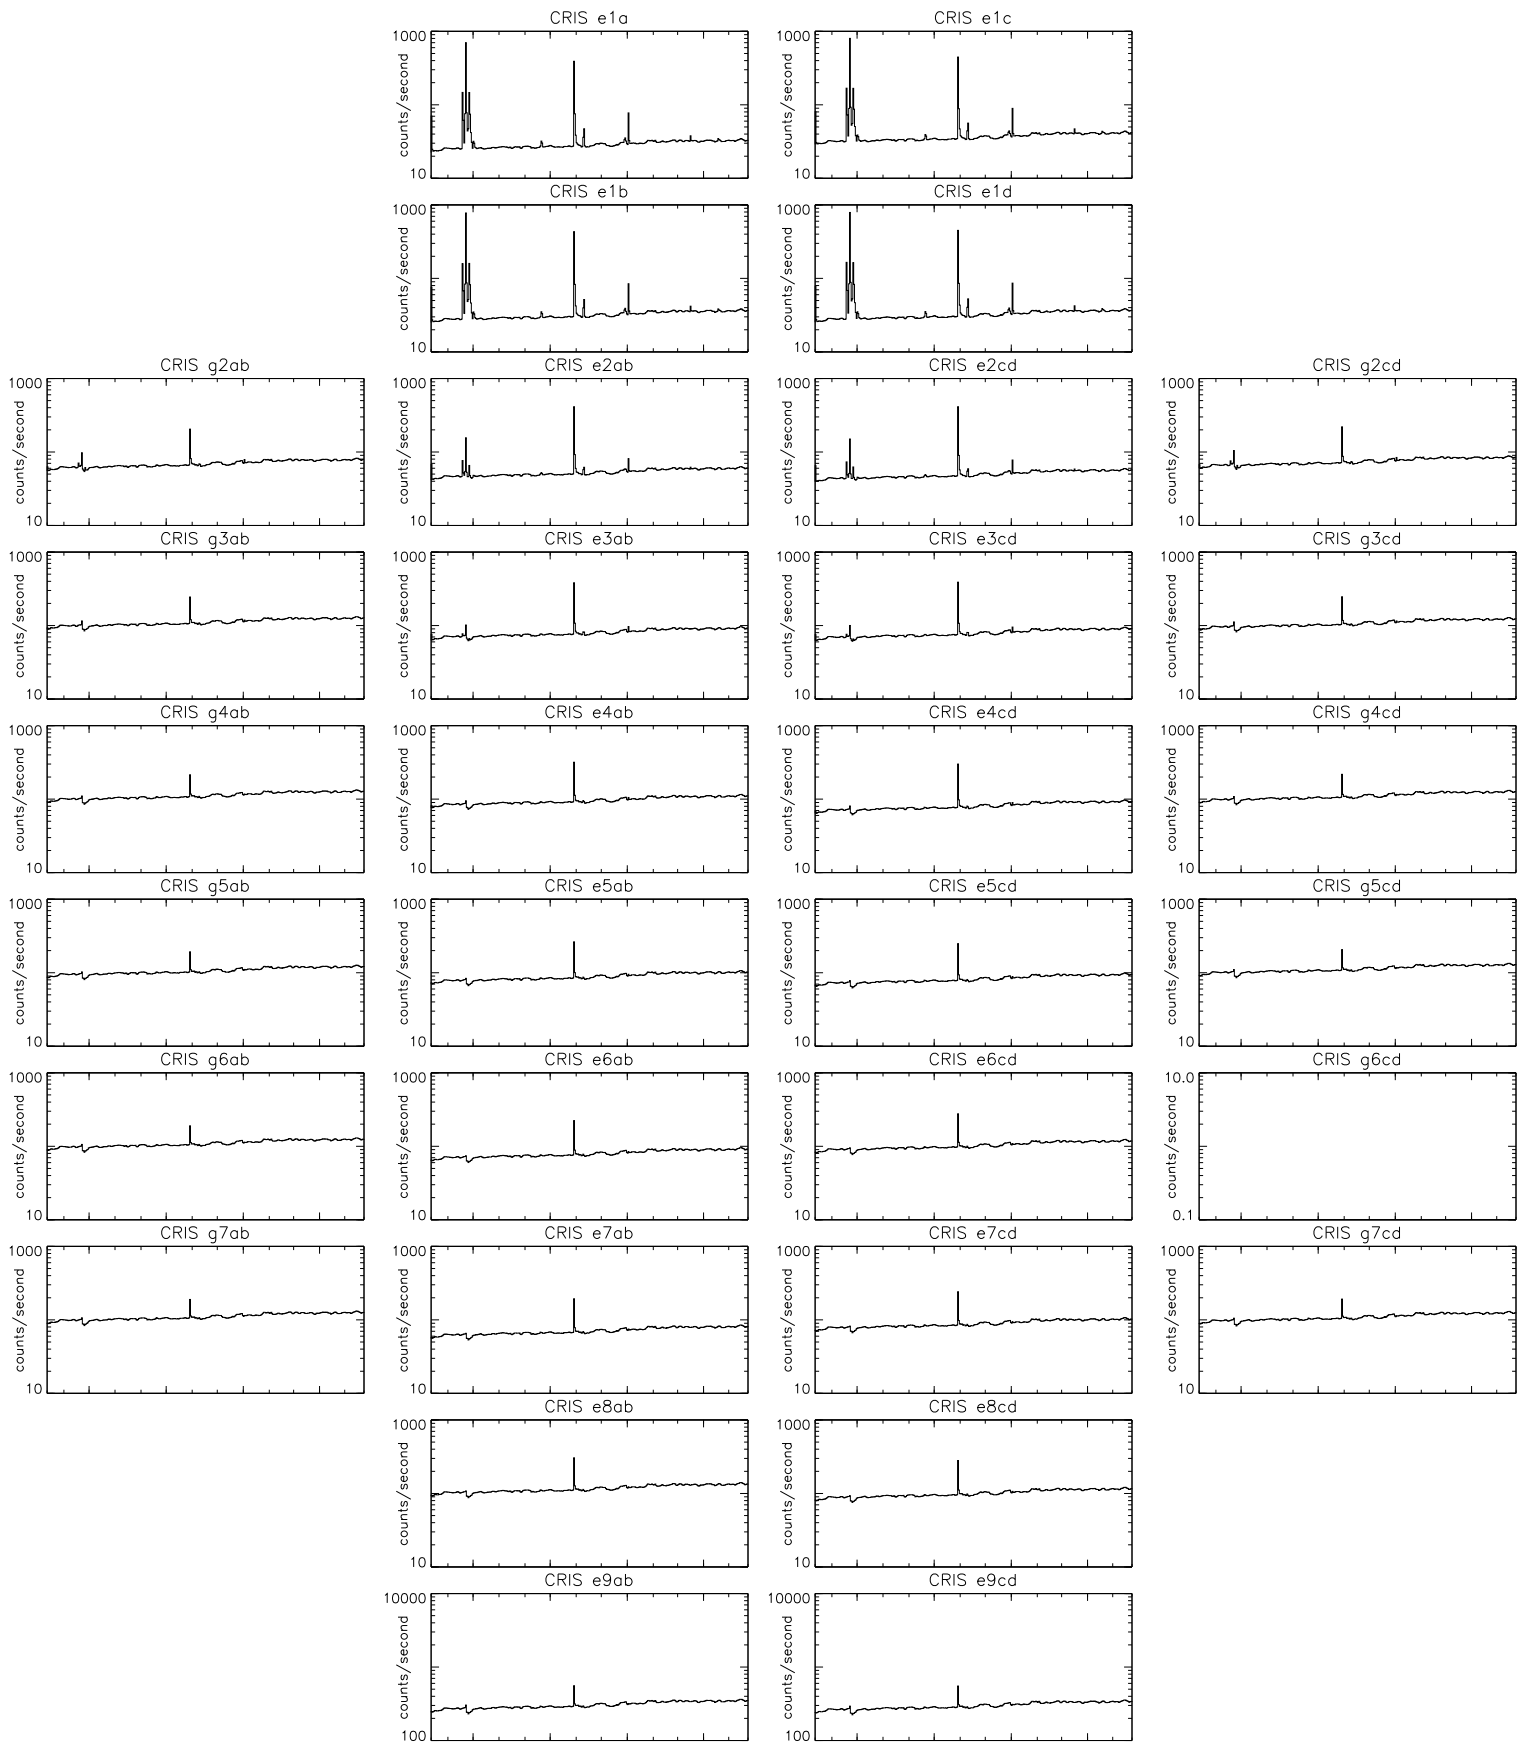

Bartels Rotation 2480-2493 – Daily Averages
 (12-May-2015 thru 23-May-2016)
 (132/2015 thru 144/2016)

Jul Oct Jan Apr
 time (12-May-2015 to 24-May-2016)

Bartels Rotation 2480-2493 – Daily Averages
 (12-May-2015 thru 23-May-2016)
 (132/2015 thru 144/2016)

Jul Oct Jan Apr
 time (12-May-2015 to 24-May-2016)

Bartels Rotation 2480-2493 – Daily Averages
(12-May-2015 thru 23-May-2016)
(132/2015 thru 144/2016)

Bartels Rotation 2480-2493 – Daily Averages (12-May-2015 thru 23-May-2016) (132/2015 thru 144/2016)