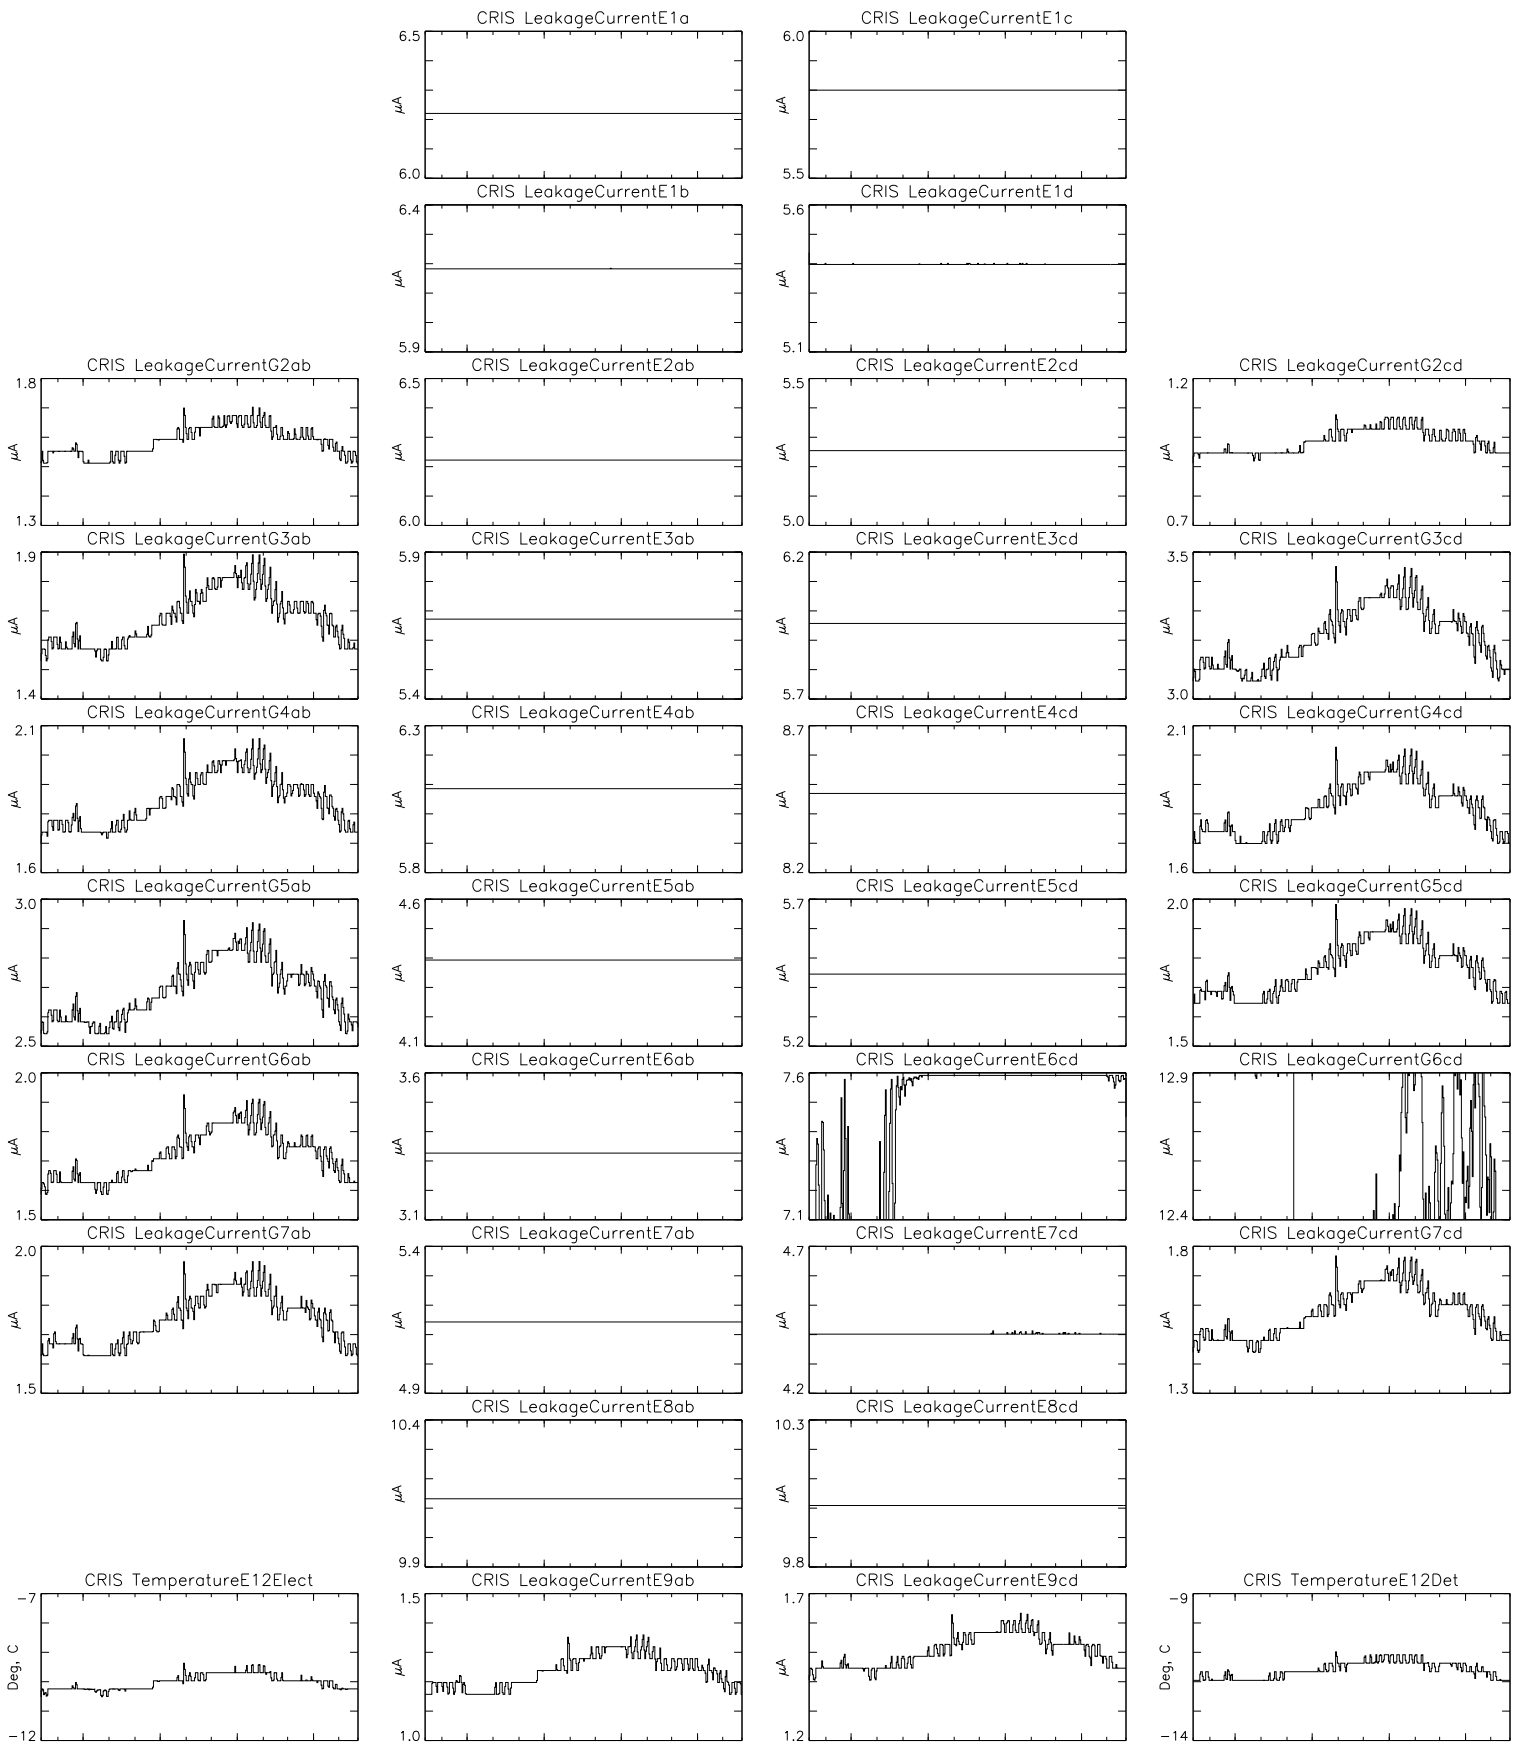

Bartels Rotation 2480-2493 – Daily Averages
 (12-May-2015 thru 23-May-2016)
 (132/2015 thru 144/2016)

Jul Oct Jan Apr
 time (12-May-2015 to 24-May-2016)

Bartels Rotation 2480-2493 – Daily Averages
 (12-May-2015 thru 23-May-2016)
 (132/2015 thru 144/2016)

Jul Oct Jan Apr
 time (12-May-2015 to 24-May-2016)

Bartels Rotation 2480-2493 – Daily Averages
(12-May-2015 thru 23-May-2016)
(132/2015 thru 144/2016)

Bartels Rotation 2480-2493 – Daily Averages (12-May-2015 thru 23-May-2016) (132/2015 thru 144/2016)