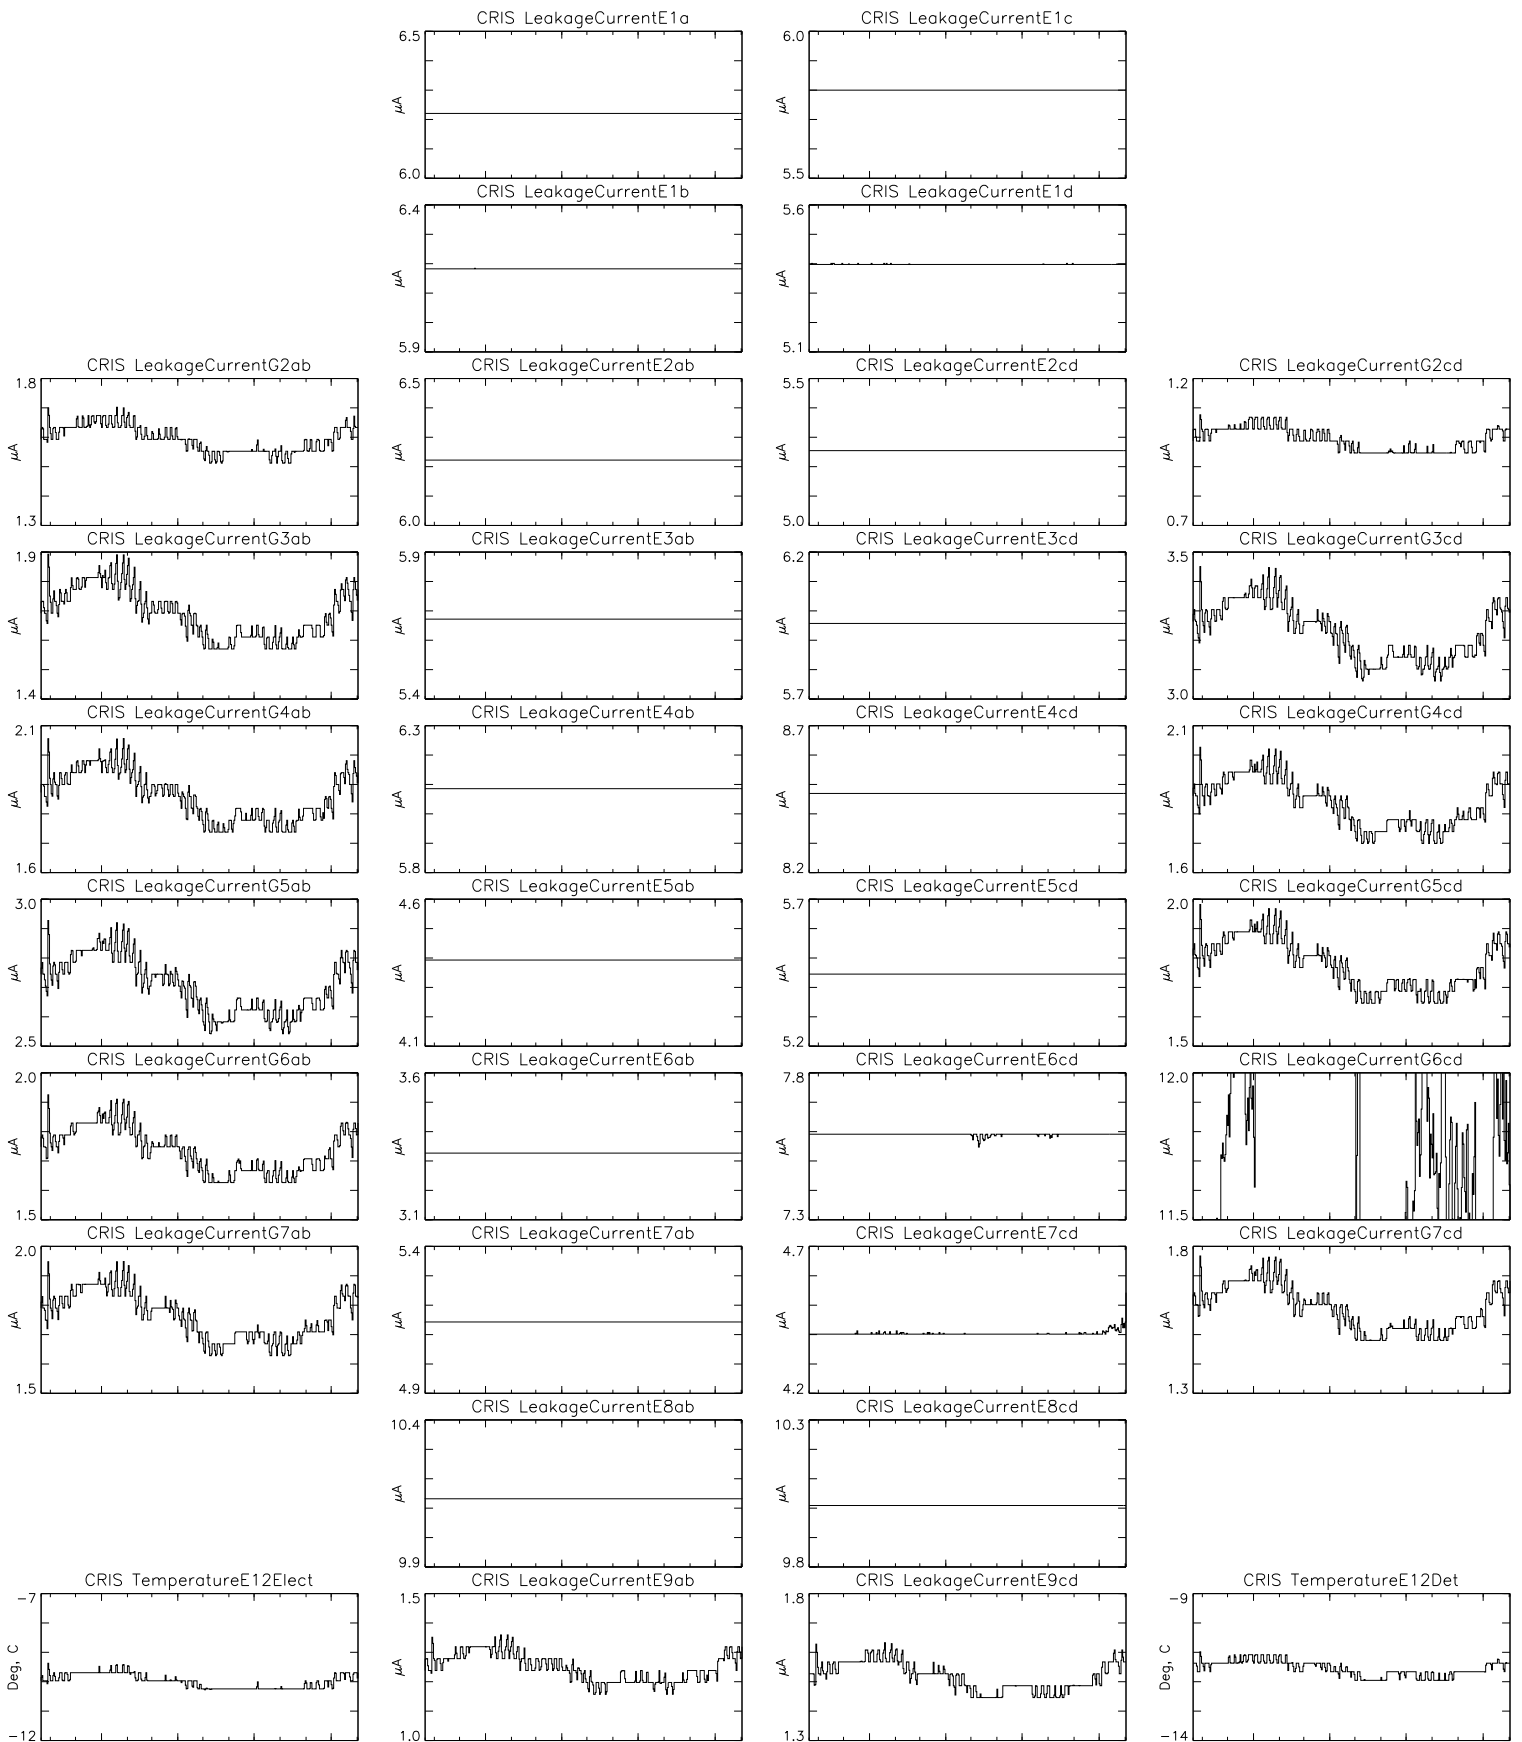

Bartels Rotation 2486-2499 – Daily Averages
 (21-Oct-2015 thru 01-Nov-2016)
 (294/2015 thru 306/2016)

Jan Apr Jul Oct
 time (21-Oct-2015 to 02-Nov-2016)

Bartels Rotation 2486-2499 – Daily Averages
 (21-Oct-2015 thru 01-Nov-2016)
 (294/2015 thru 306/2016)

Jan Apr Jul Oct
 time (21-Oct-2015 to 02-Nov-2016)