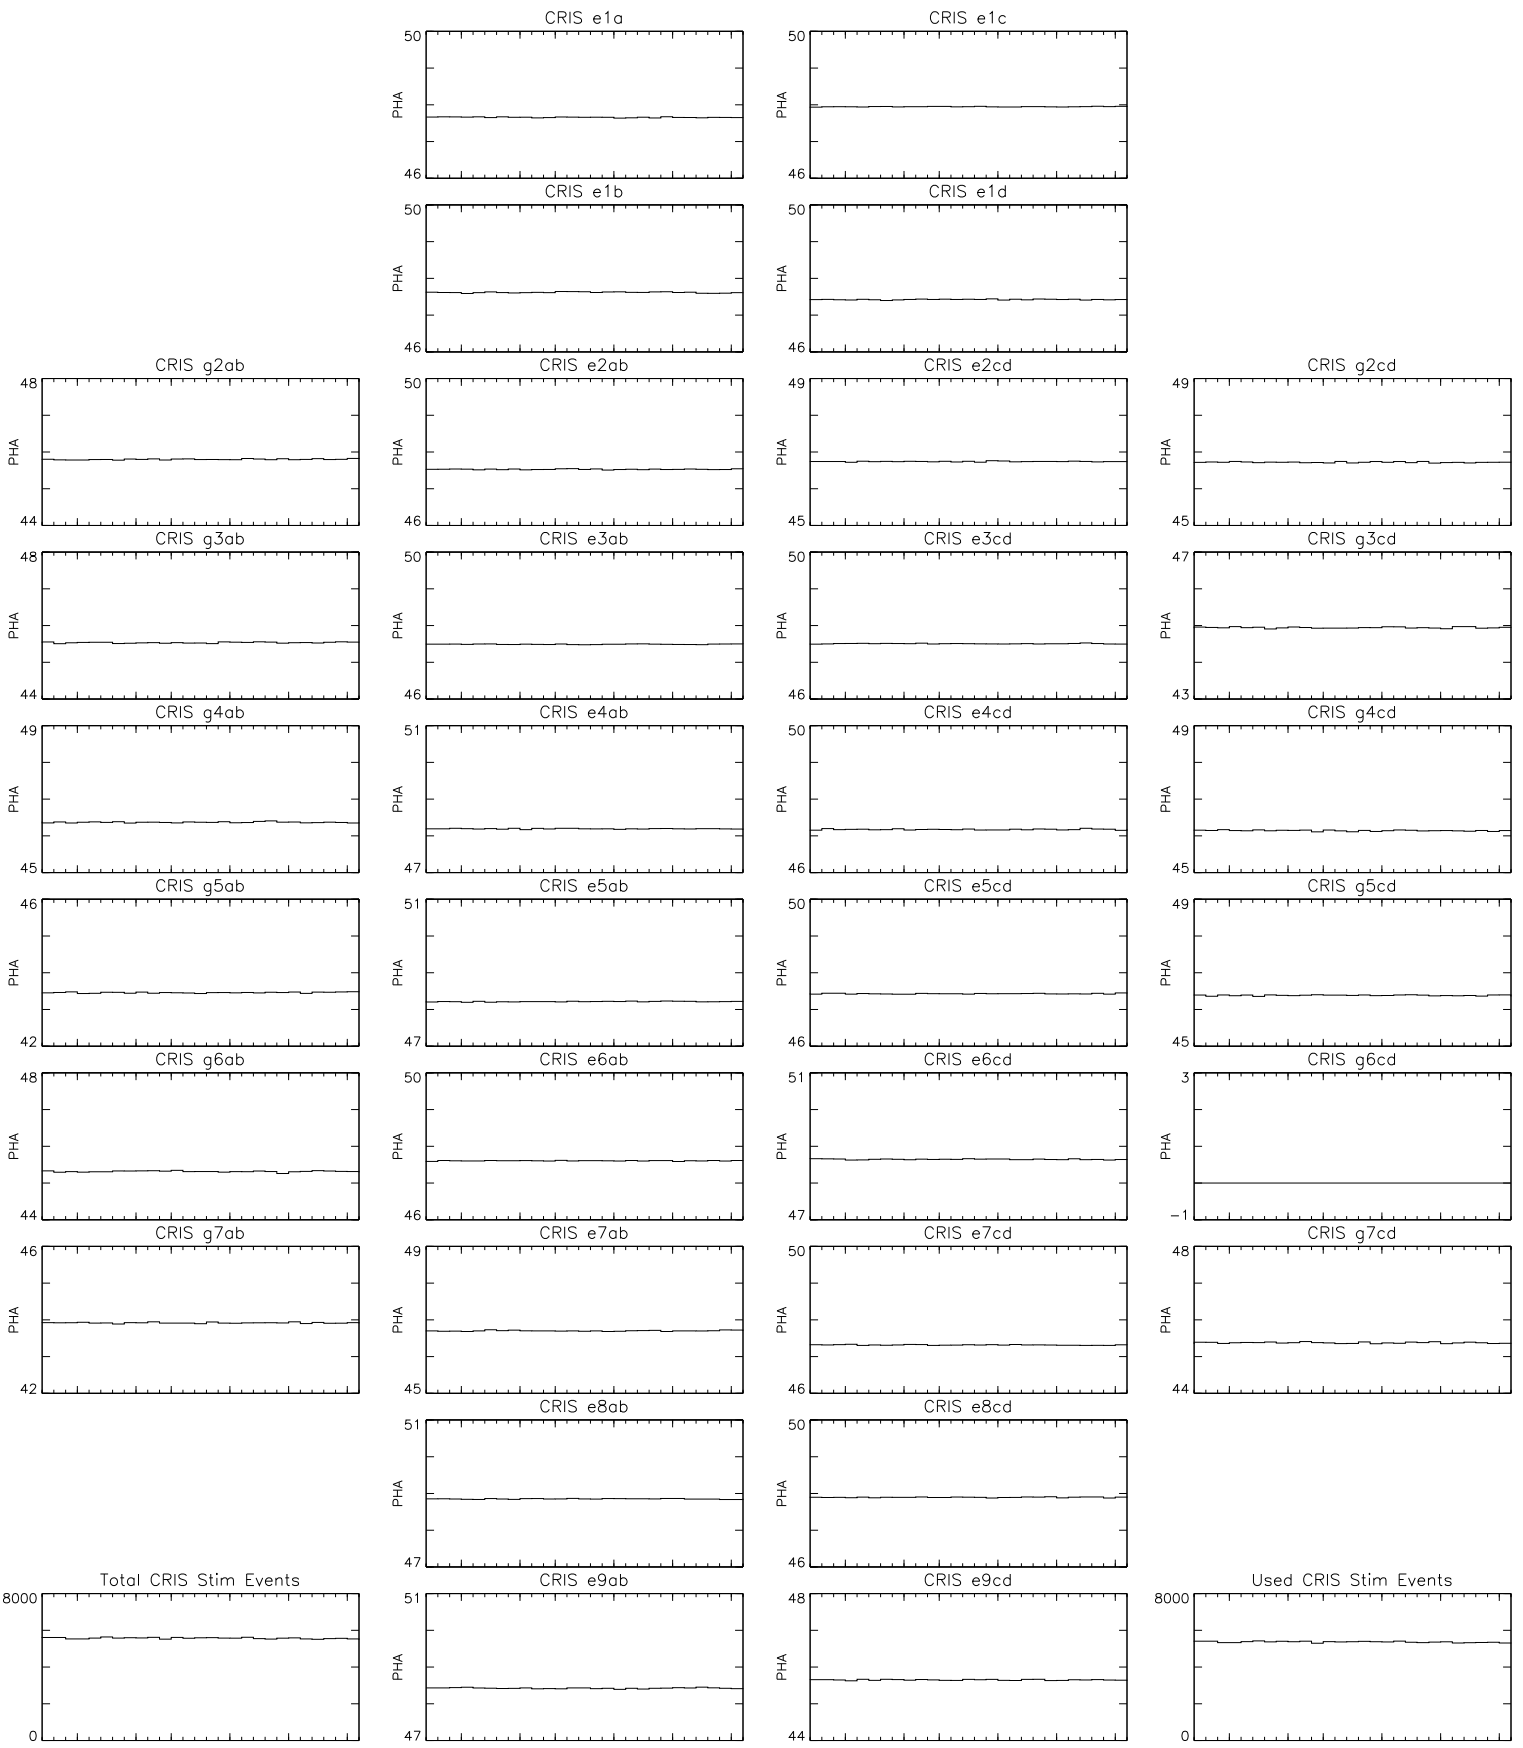

Bartels Rotation 2504  
 Stim events – Daily fitted slope  
 (18–Feb–2017 thru 16–Mar–2017) (049/2017 thru 075/2017)

Bartels Rotation 2504  
 Stim events – Daily fitted offset  
 (18–Feb–2017 thru 16–Mar–2017) (049/2017 thru 075/2017)

21                      26                      Mar 1                      6                      11                      16

time (18–Feb–2017 to 17–Mar–2017)