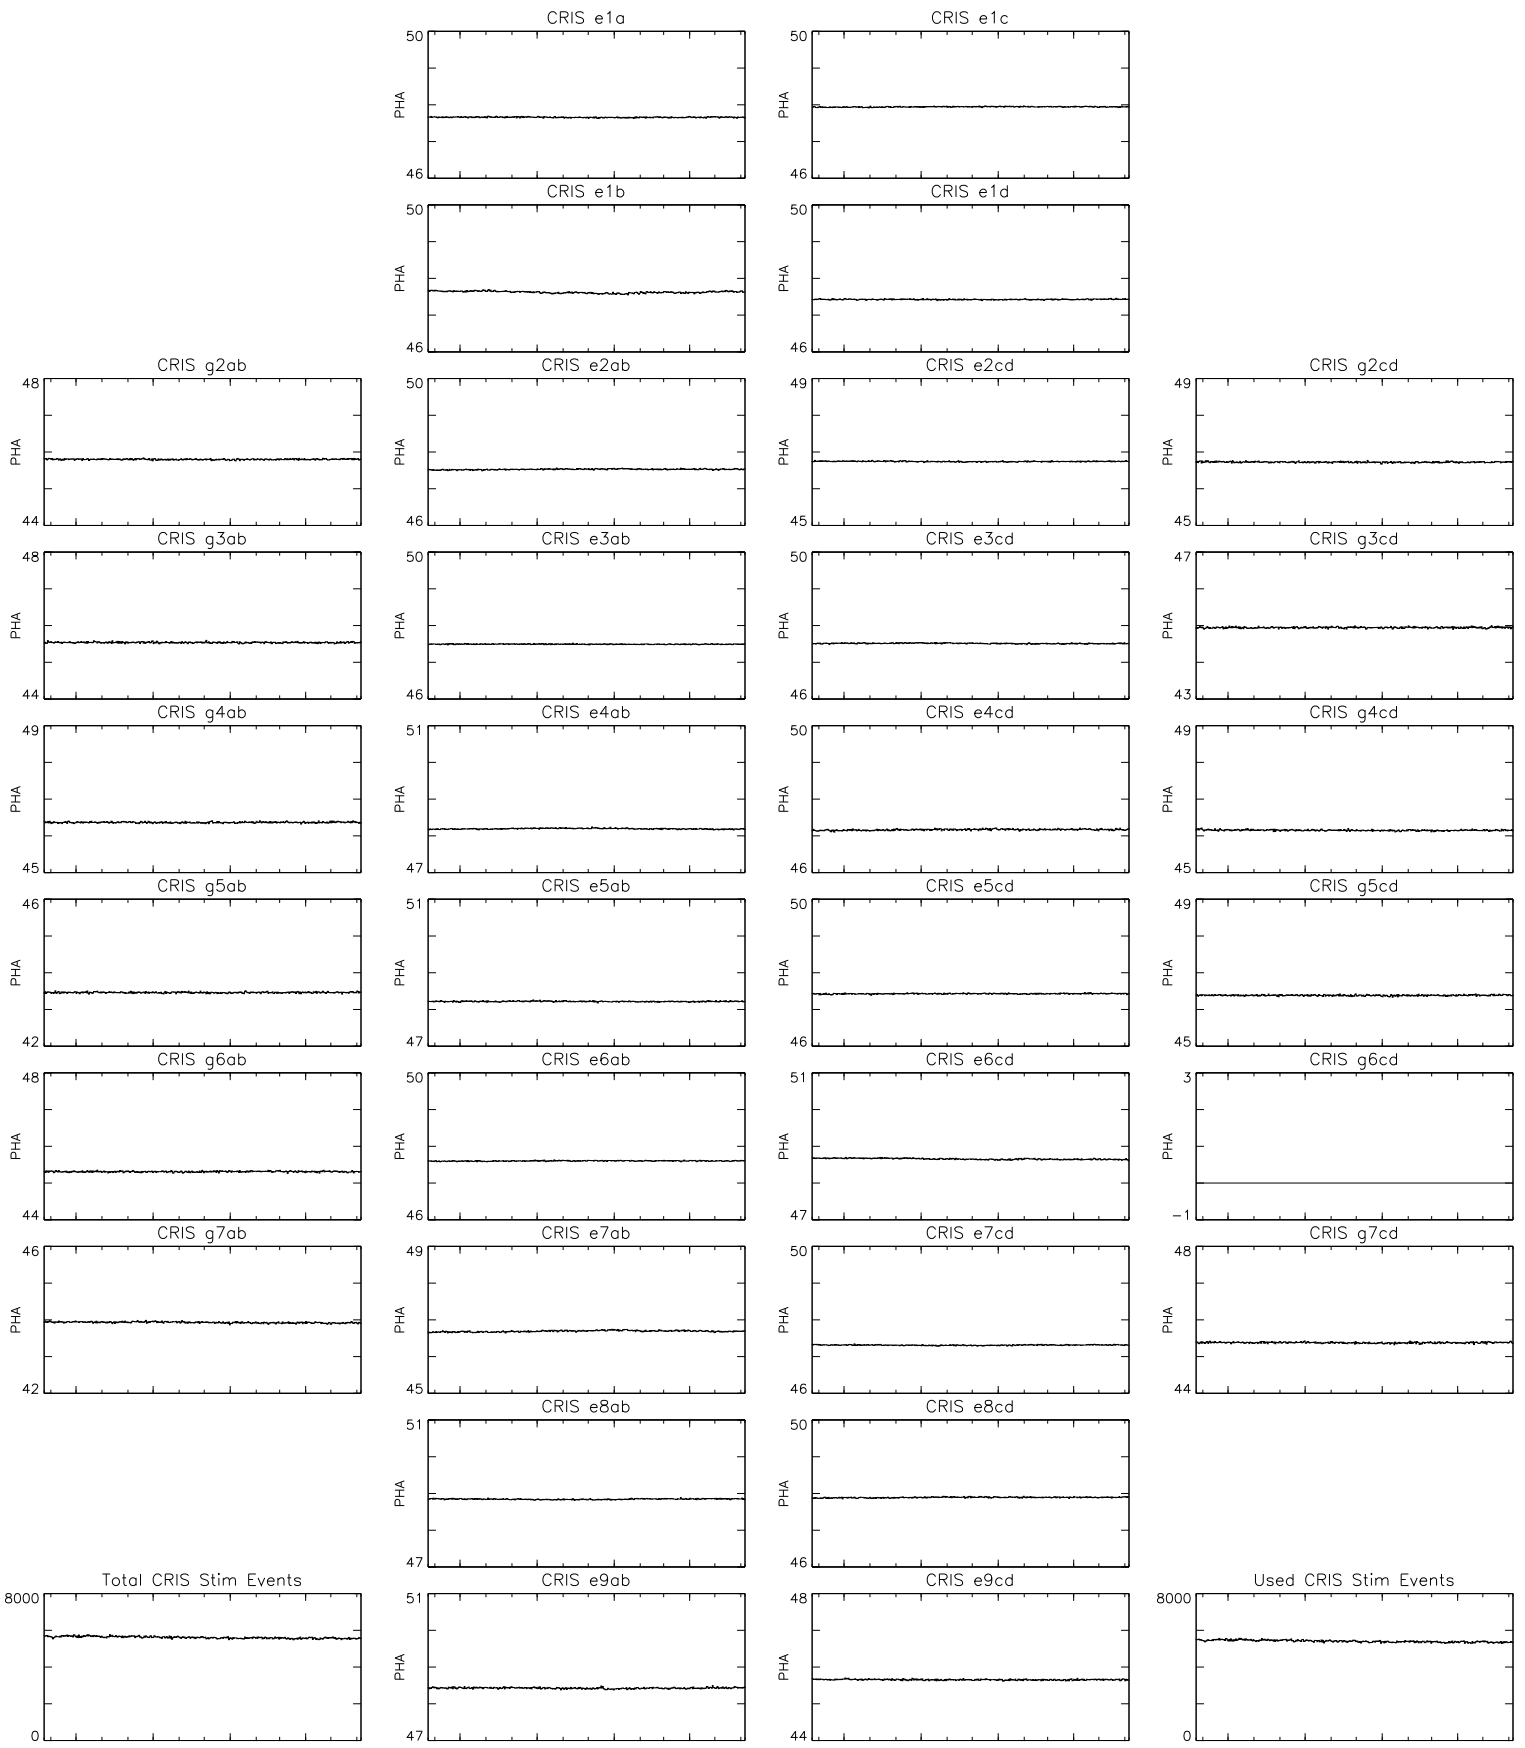

Bartels Rotation 2494–2507
 Stim events – Daily fitted slope
 (24–May–2016 thru 05–Jun–2017) (145/2016 thru 156/2017)

Bartels Rotation 2494–2507
 Stim events – Daily fitted offset
 (24–May–2016 thru 05–Jun–2017) (145/2016 thru 156/2017)

Jul Oct Jan Apr
 time (24–May–2016 to 06–Jun–2017)