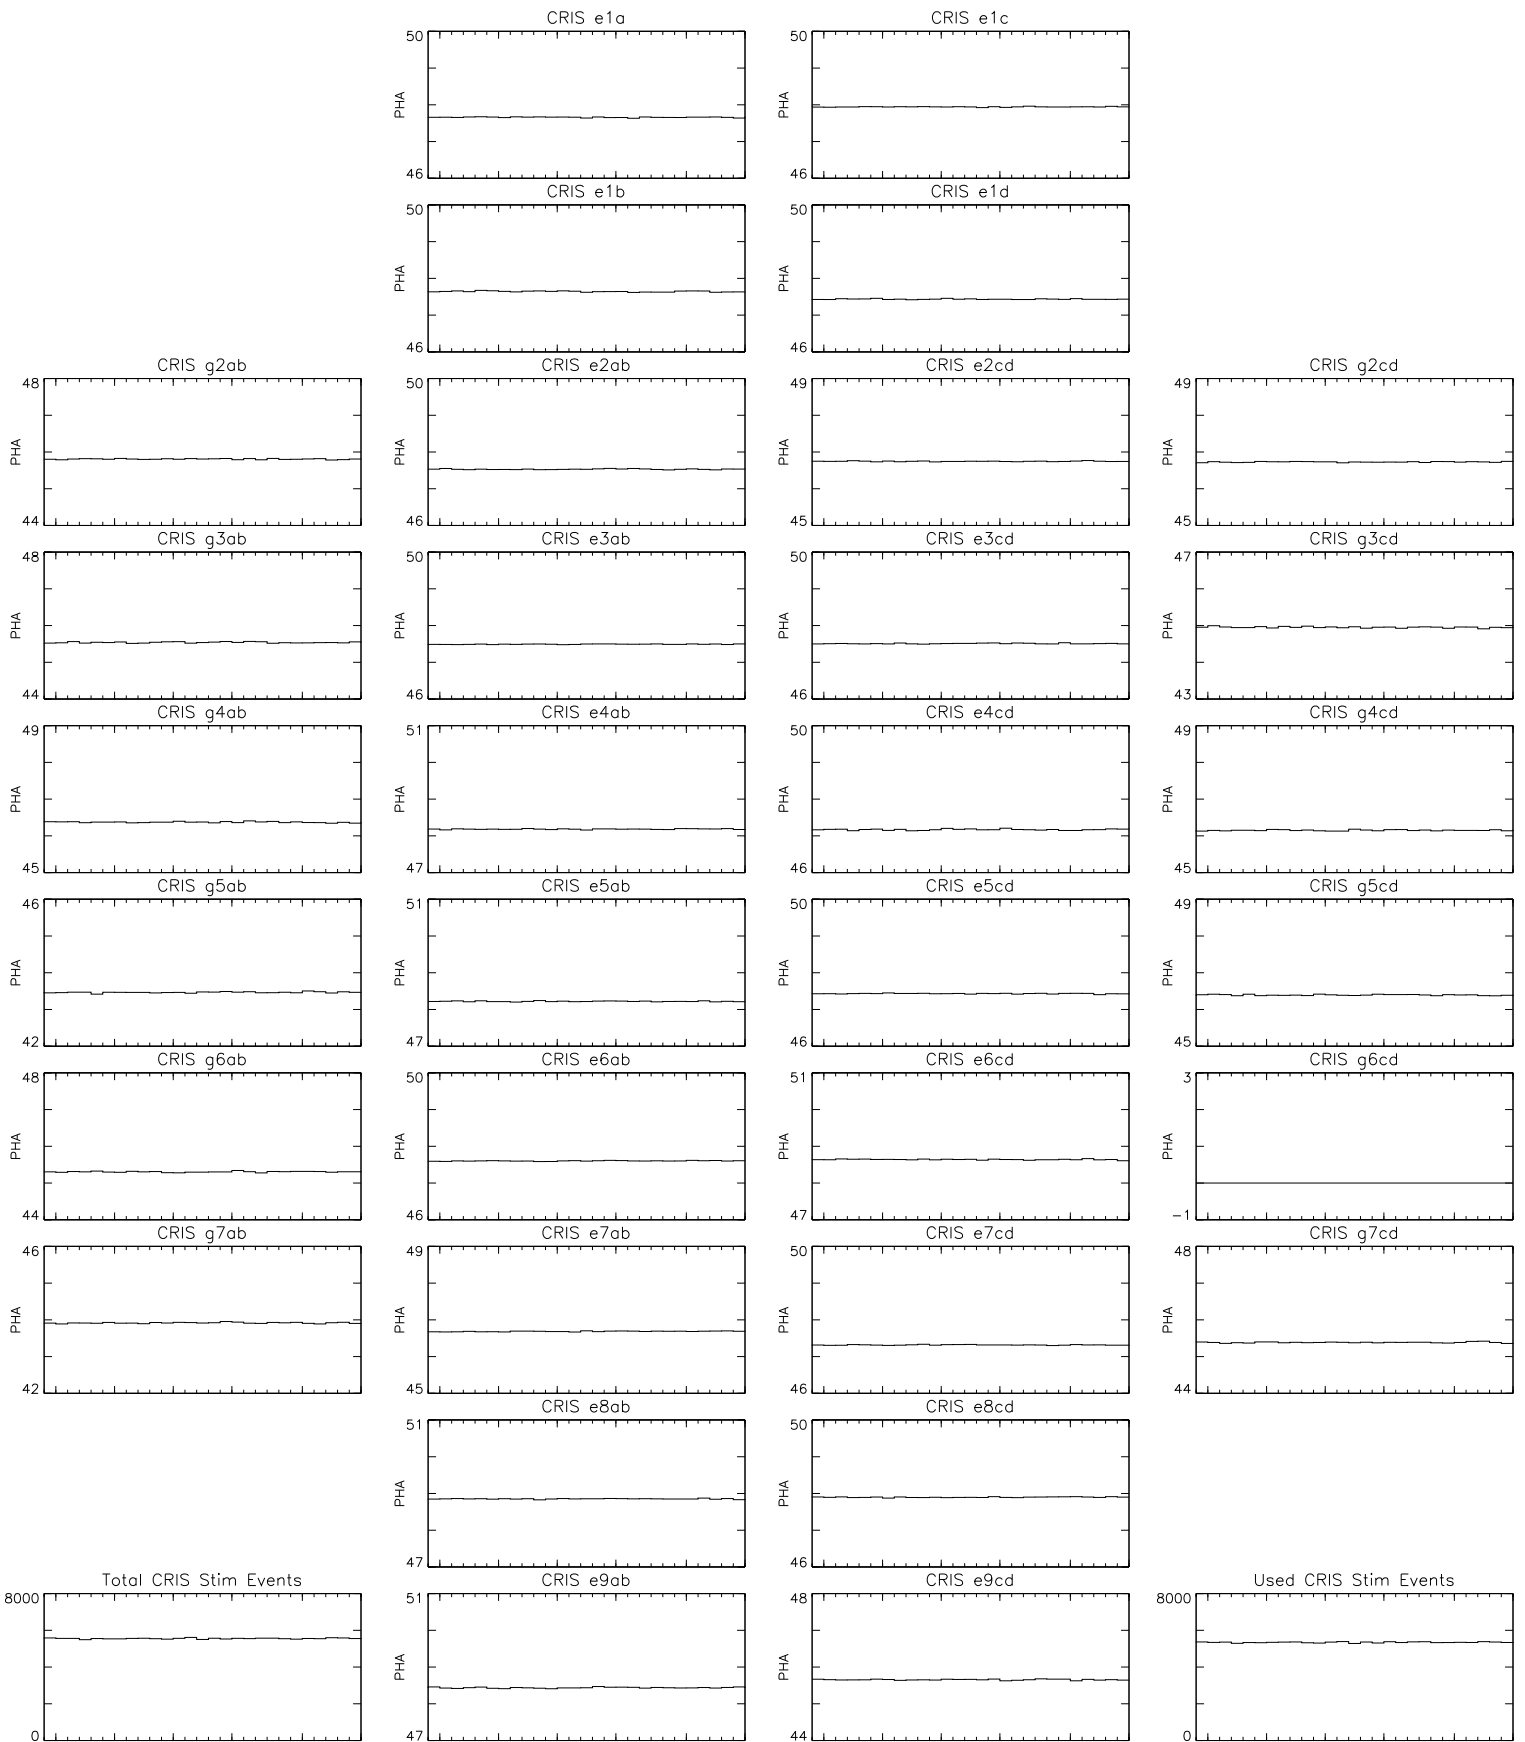

Bartels Rotation 2507
 Stim events – Daily fitted slope
 (10–May–2017 thru 05–Jun–2017) (130/2017 thru 156/2017)

Bartels Rotation 2507
Stim events - Daily fitted offset
(10-May-2017 thru 05-Jun-2017) (130/2017 thru 156/2017)

11 16 21 26 Jun 1 6
time (10-May-2017 to 06-Jun-2017)