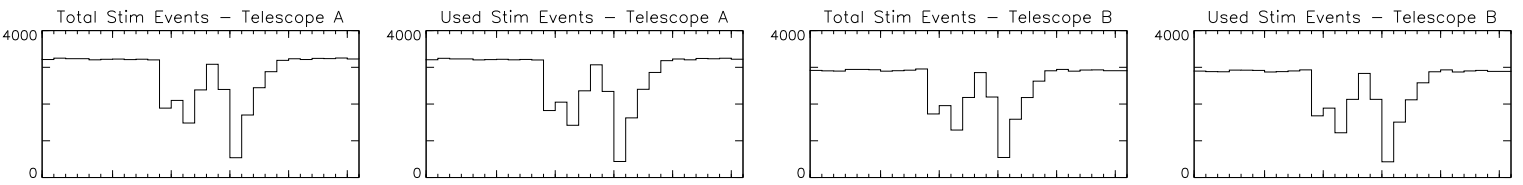

Bartels Rotation 2511  
 Stim events – Daily fitted slope & offset  
 (26-Aug-2017 thru 21-Sep-2017) (238/2017 thru 264/2017)

26                      Sep 1                      6                      11                      16                      21