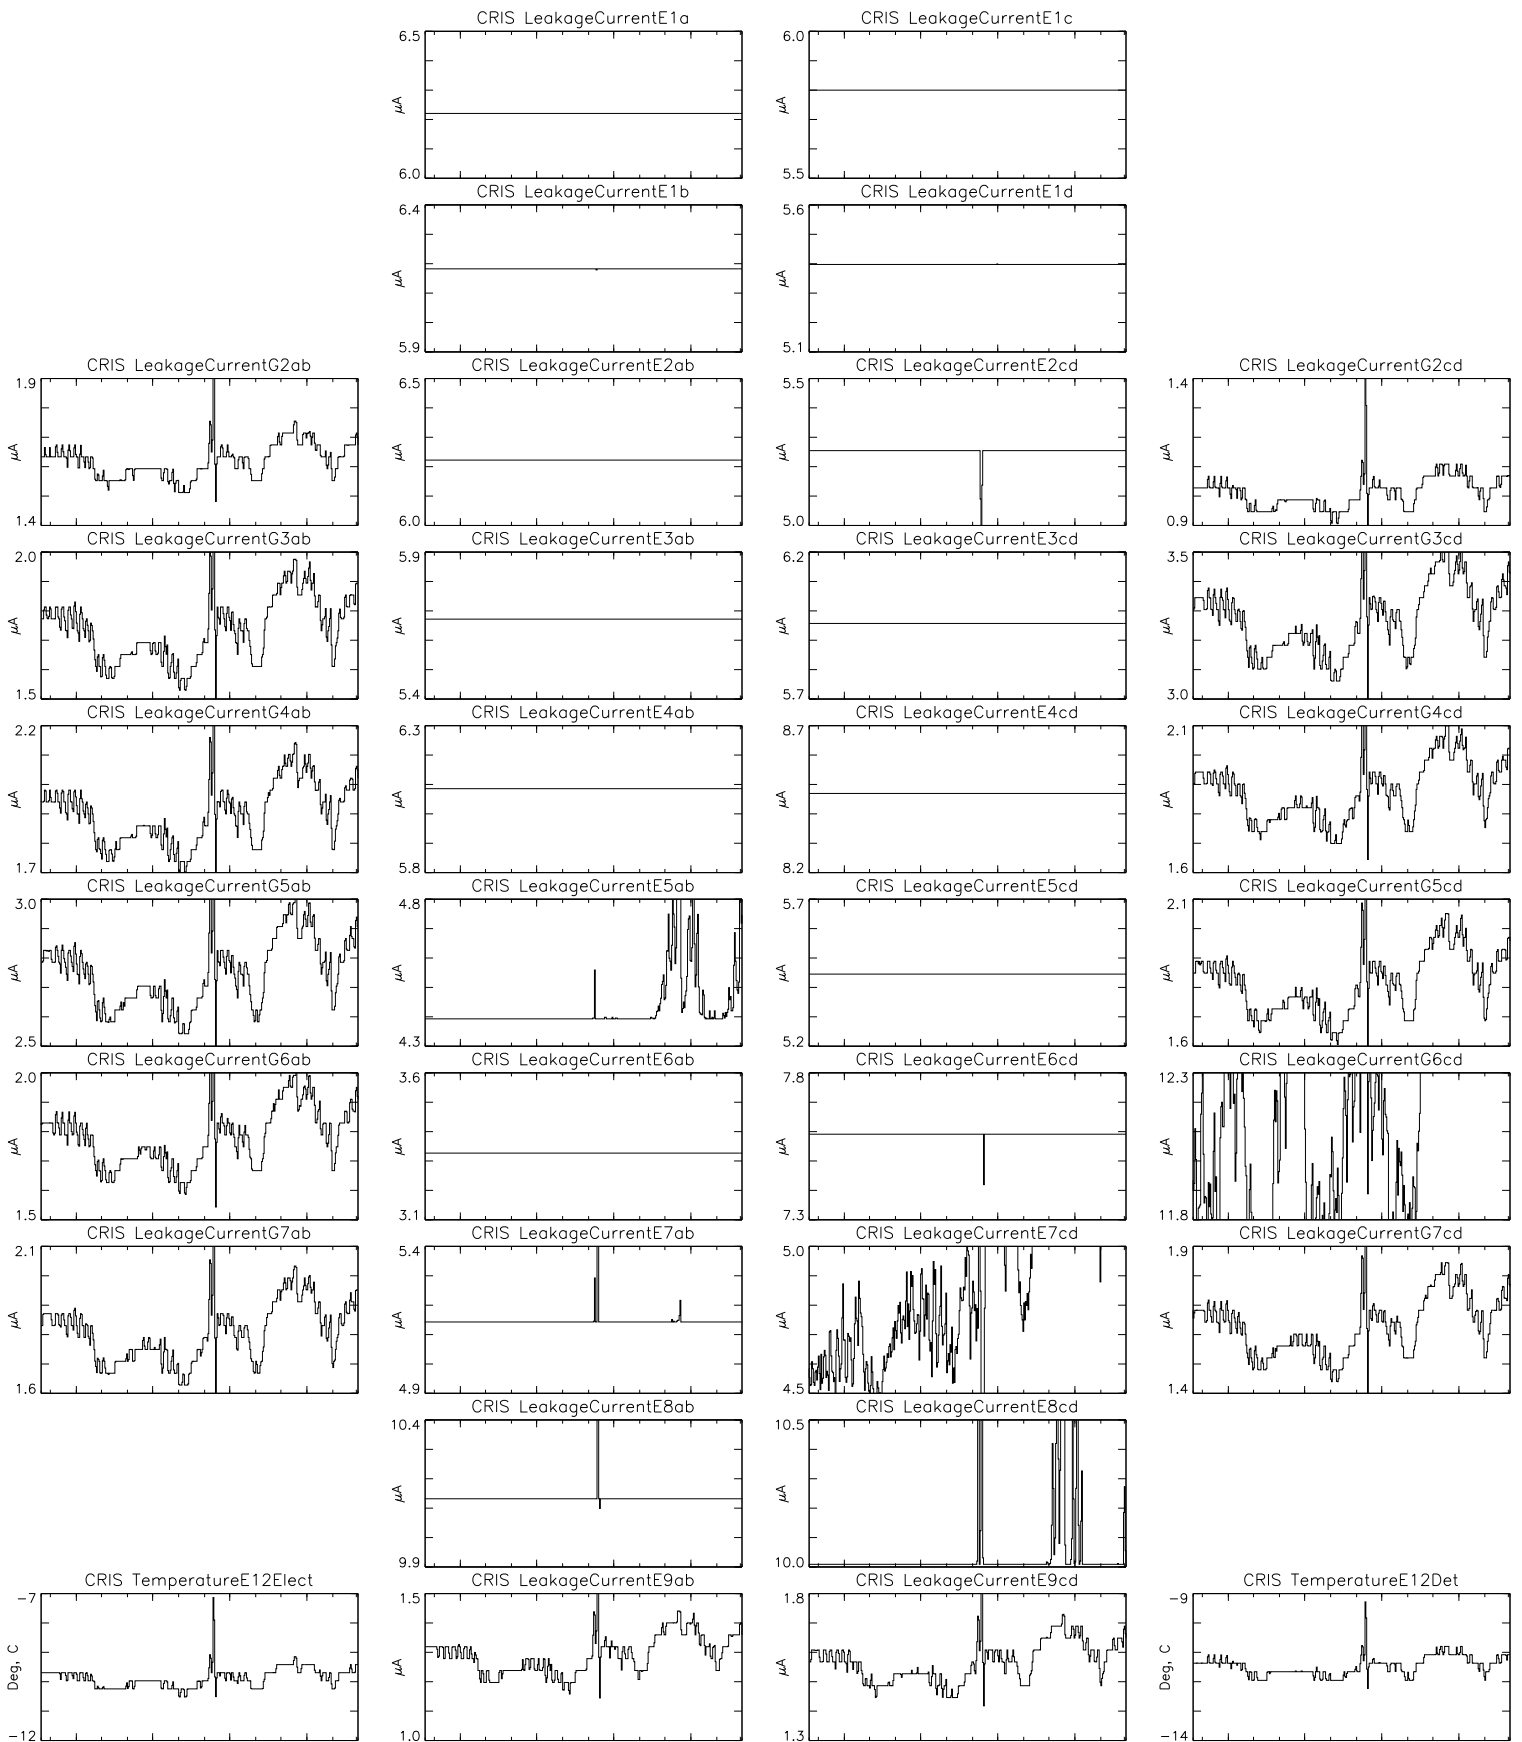

Bartels Rotation 2504-2517 – Daily Averages
 (18-Feb-2017 thru 02-Mar-2018)
 (049/2017 thru 061/2018)

Apr

Jul

Oct

Jan

time (18-Feb-2017 to 03-Mar-2018)

Bartels Rotation 2504-2517 – Daily Averages
 (18-Feb-2017 thru 02-Mar-2018)
 (049/2017 thru 061/2018)

Apr

Jul

Oct

Jan

time (18-Feb-2017 to 03-Mar-2018)

Bartels Rotation 2504-2517 – Daily Averages
(18-Feb-2017 thru 02-Mar-2018)
(049/2017 thru 061/2018)

Apr

Jul

Oct

Jan

time (18-Feb-2017 to 03-Mar-2018)

Bartels Rotation 2504-2517 – Daily Averages
 (18-Feb-2017 thru 02-Mar-2018)
 (049/2017 thru 061/2018)