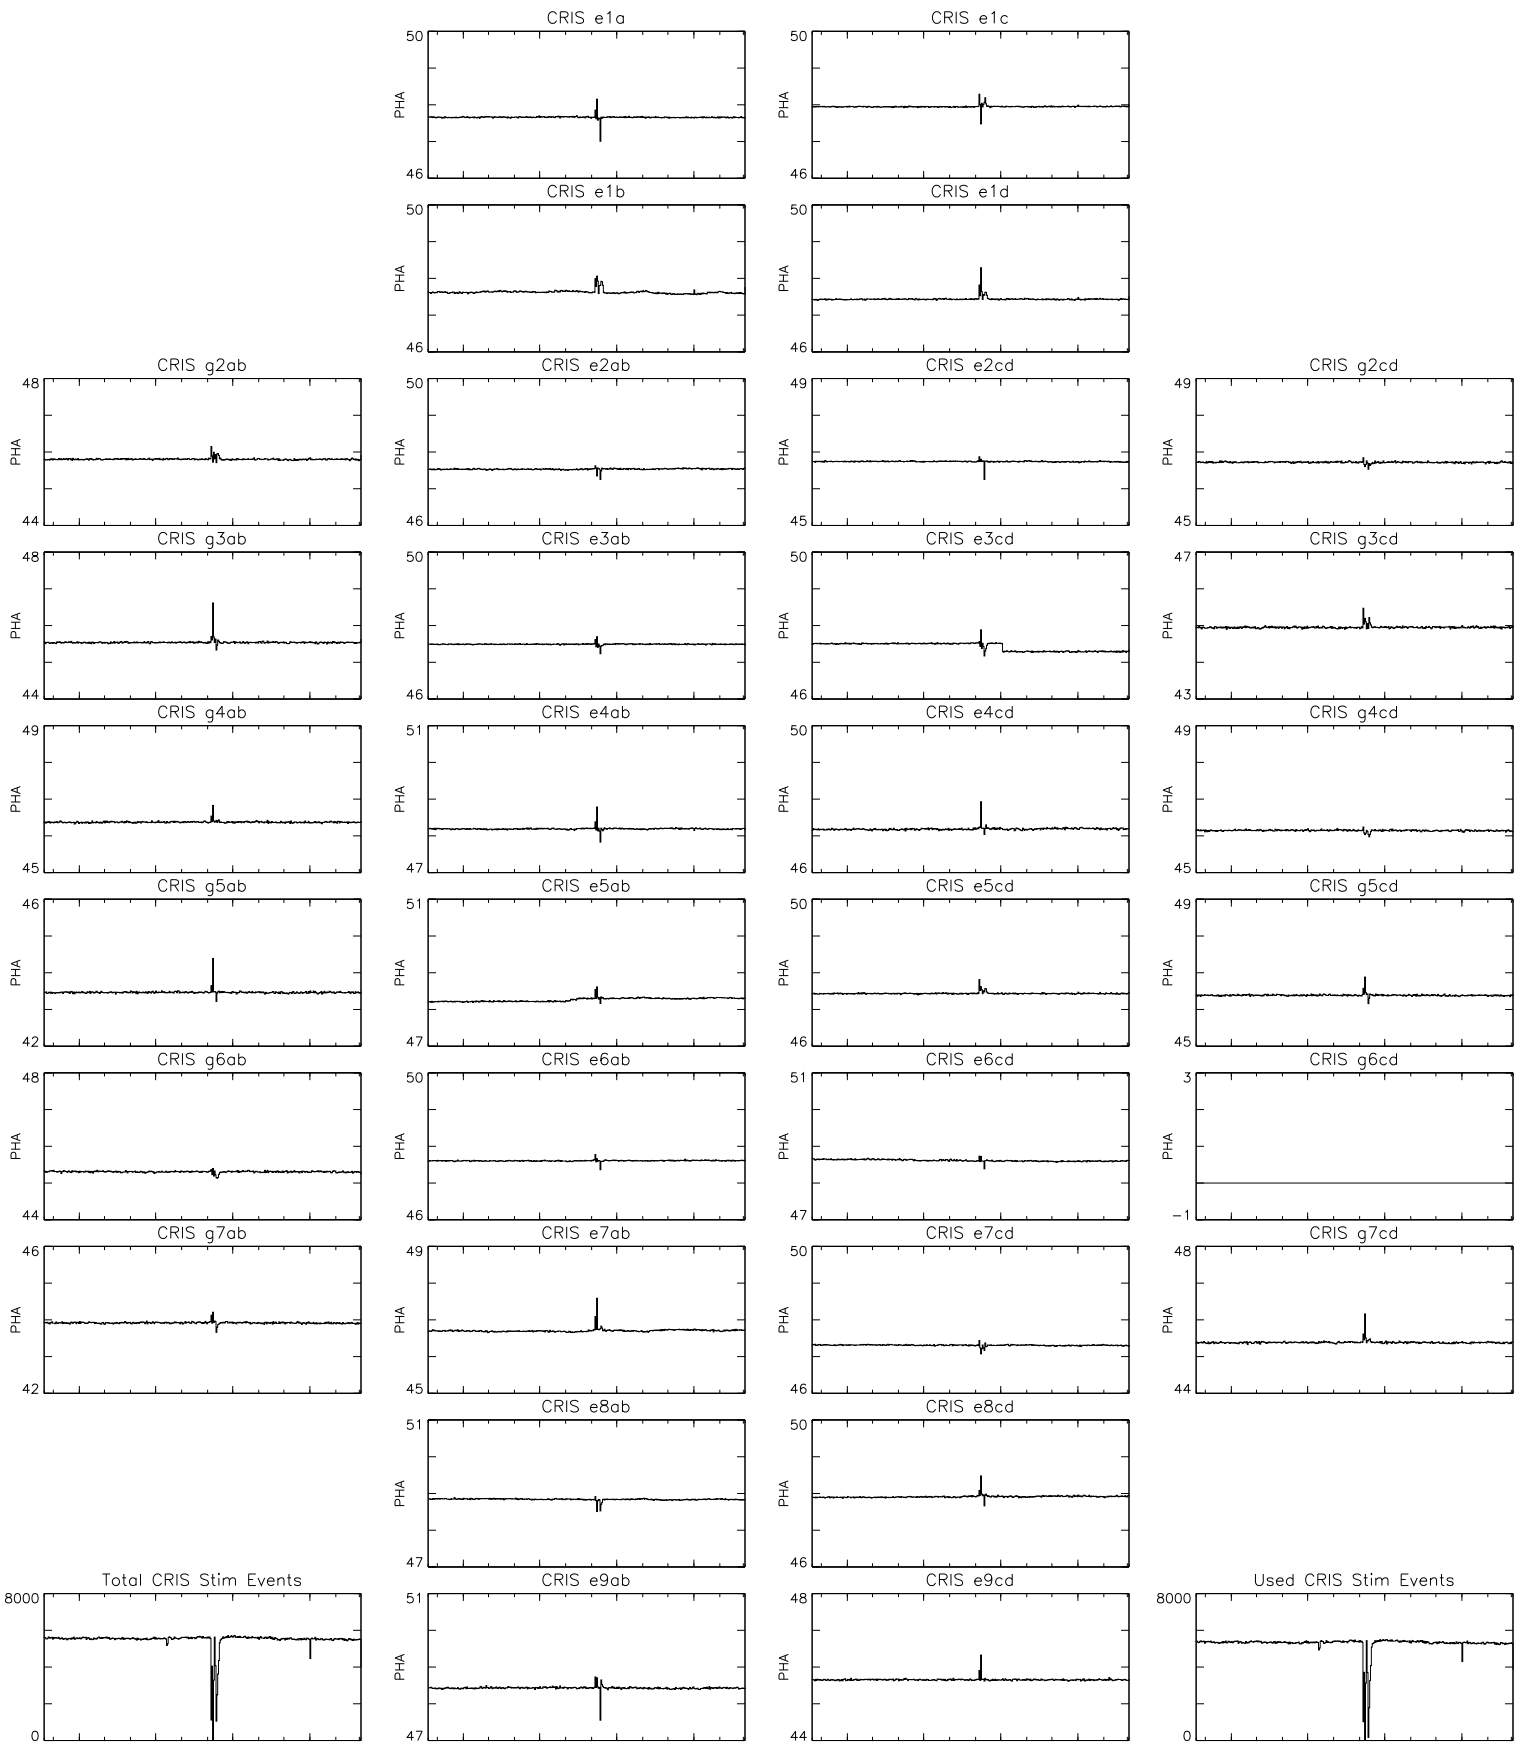

Bartels Rotation 2504–2517
 Stim events – Daily fitted slope
 (18–Feb–2017 thru 02–Mar–2018) (049/2017 thru 061/2018)

Bartels Rotation 2504–2517
 Stim events – Daily fitted offset
 (18–Feb–2017 thru 02–Mar–2018) (049/2017 thru 061/2018)

Apr Jul Oct Jan
 time (18–Feb–2017 to 03–Mar–2018)