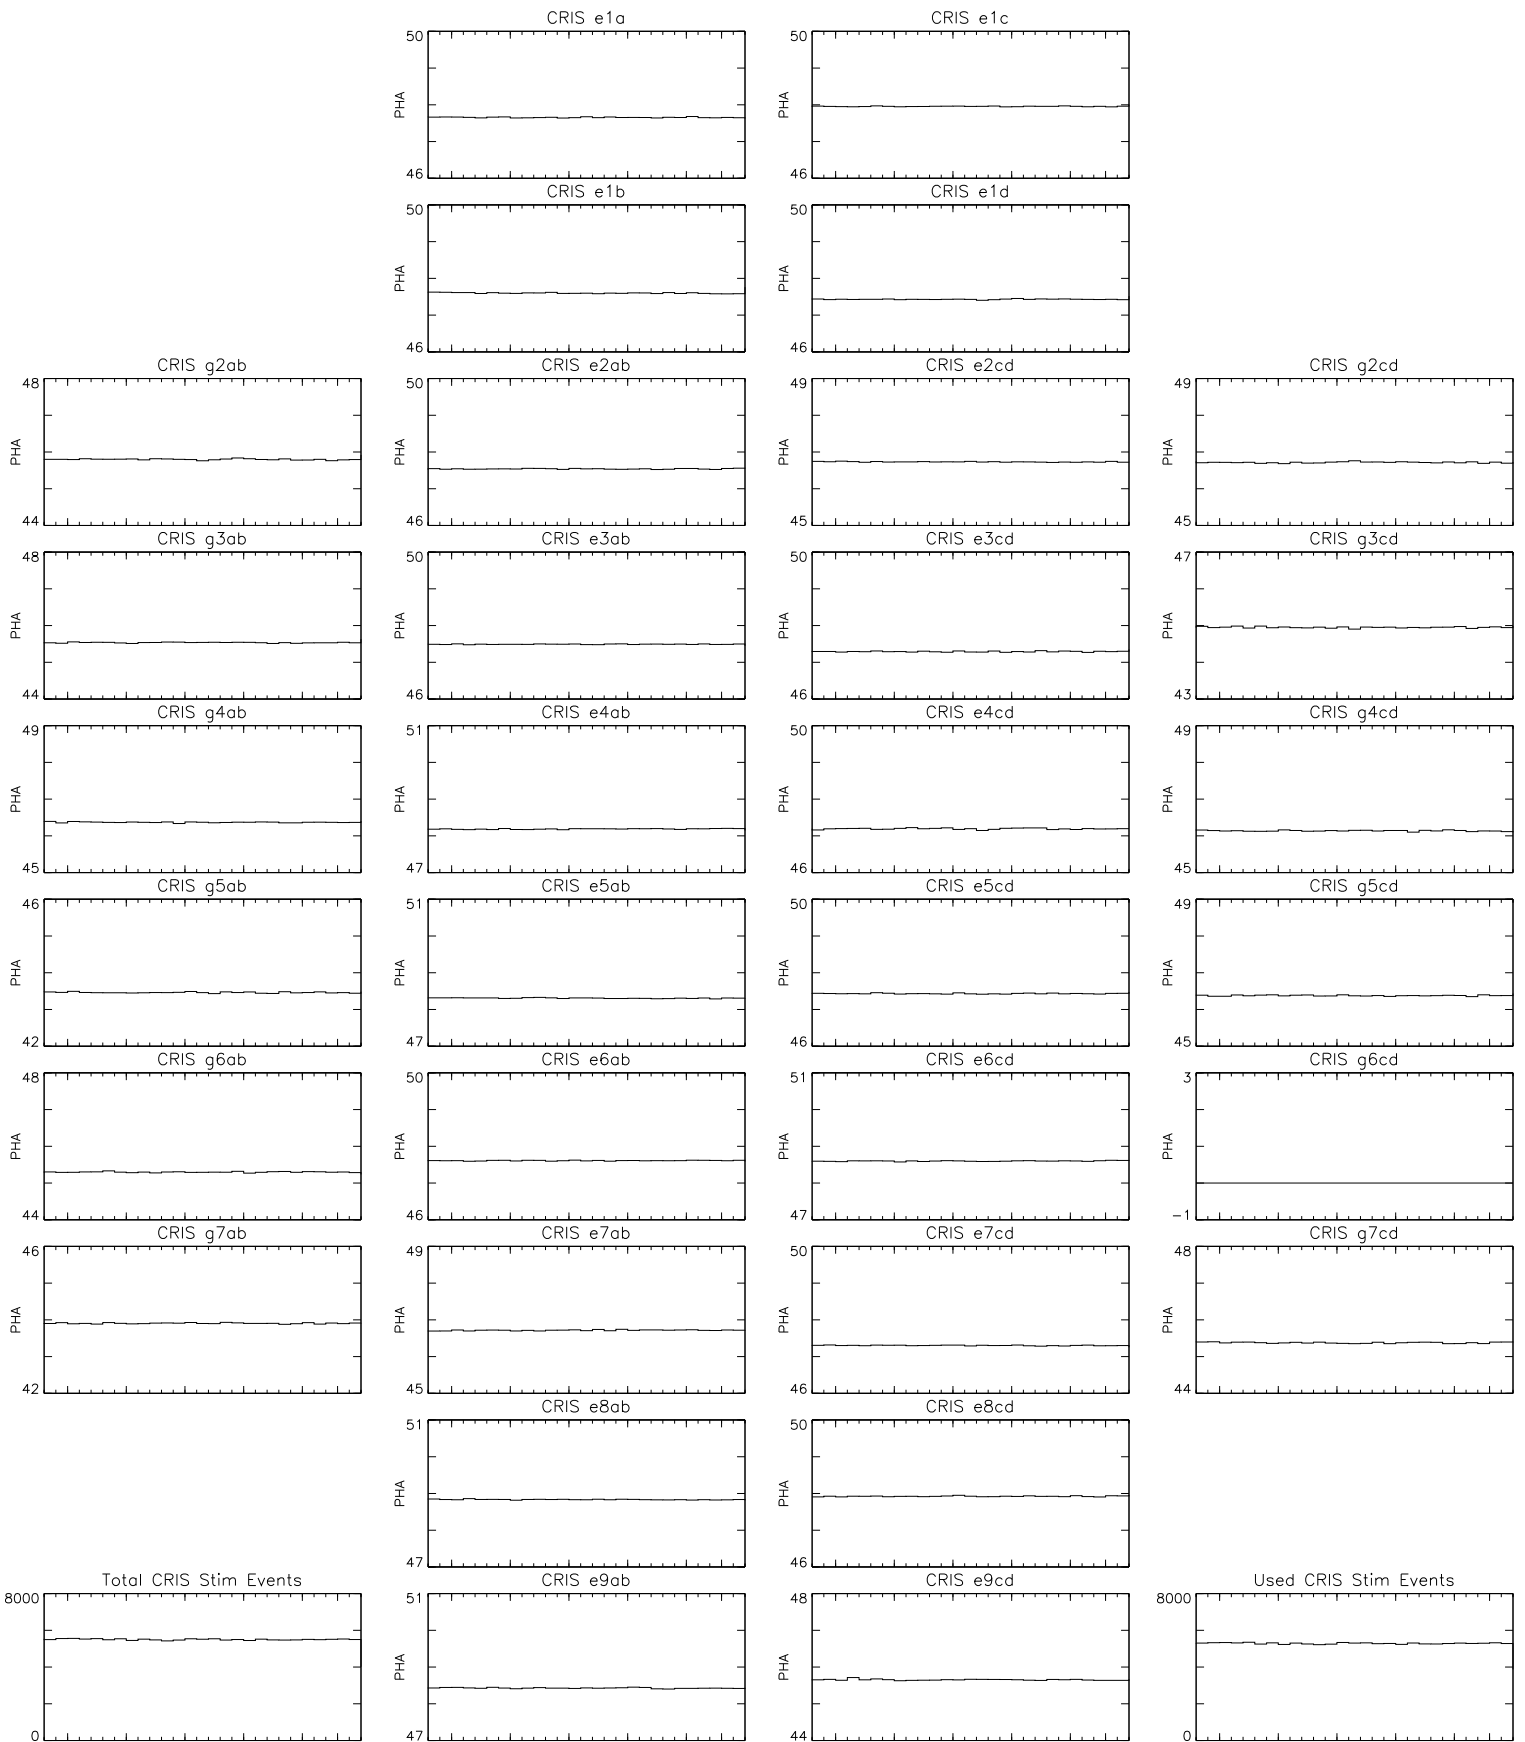

Bartels Rotation 2517  
 Stim events – Daily fitted slope  
 (04–Feb–2018 thru 02–Mar–2018) (035/2018 thru 061/2018)

Bartels Rotation 2517  
 Stim events – Daily fitted offset  
 (04–Feb–2018 thru 02–Mar–2018) (035/2018 thru 061/2018)

6                      11                      16                      21                      26                      Mar 1  
 time (04–Feb–2018 to 03–Mar–2018)