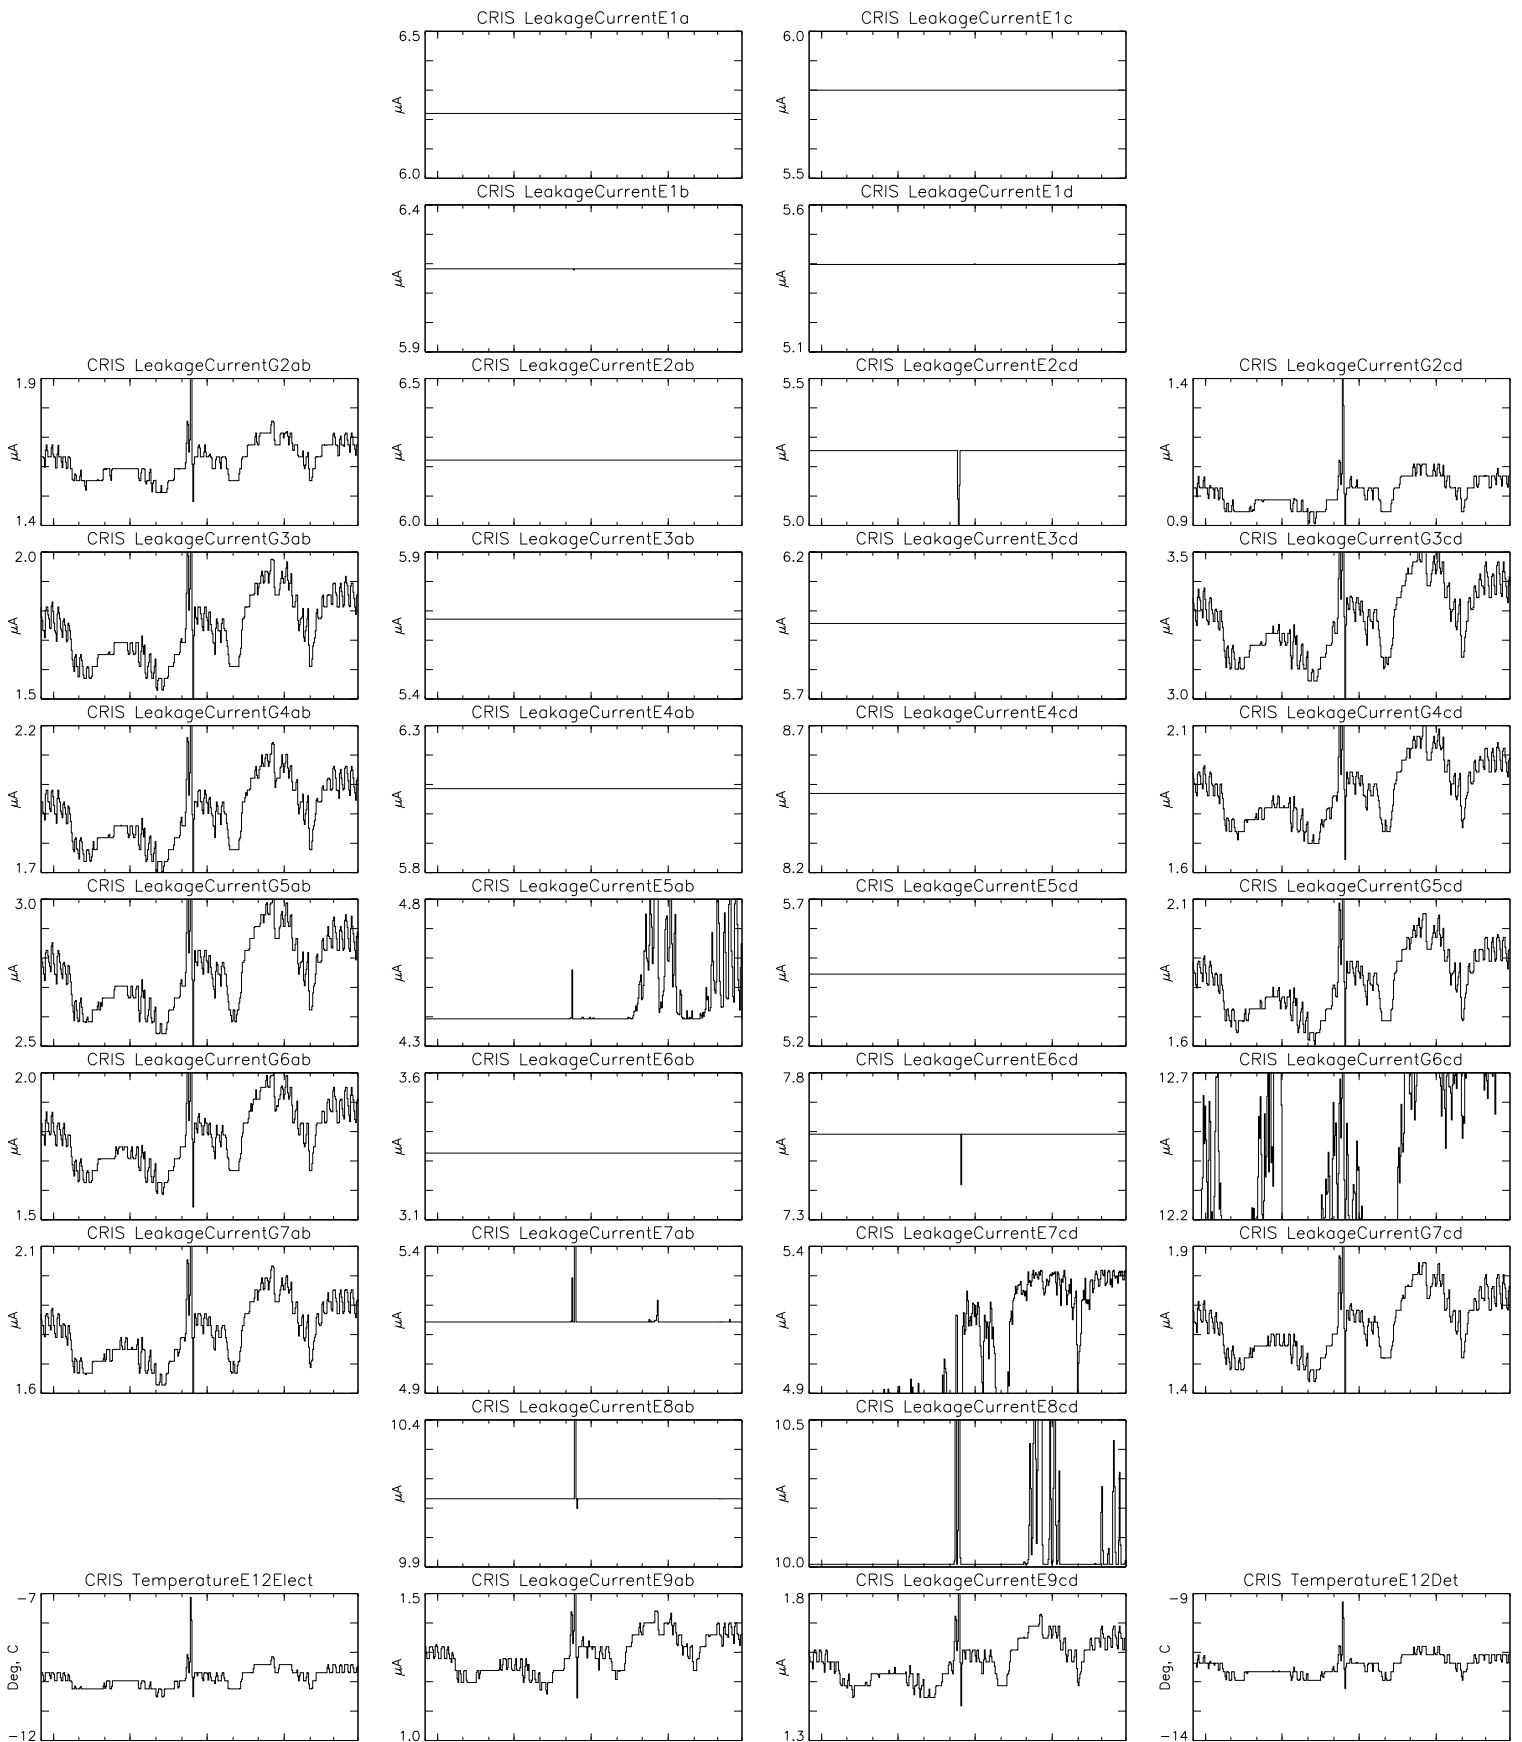

Bartels Rotation 2505-2518 – Daily Averages  
 (17-Mar-2017 thru 29-Mar-2018)  
 (076/2017 thru 088/2018)

Apr

Jul

Oct

Jan

time (17-Mar-2017 to 30-Mar-2018)

Bartels Rotation 2505-2518 – Daily Averages  
 (17-Mar-2017 thru 29-Mar-2018)  
 (076/2017 thru 088/2018)

Apr

Jul

Oct

Jan

time (17-Mar-2017 to 30-Mar-2018)

Bartels Rotation 2505-2518 – Daily Averages  
(17-Mar-2017 thru 29-Mar-2018)  
(076/2017 thru 088/2018)

Apr Jul Oct Jan  
time (17-Mar-2017 to 30-Mar-2018)

# Bartels Rotation 2505-2518 – Daily Averages (17-Mar-2017 thru 29-Mar-2018) (076/2017 thru 088/2018)