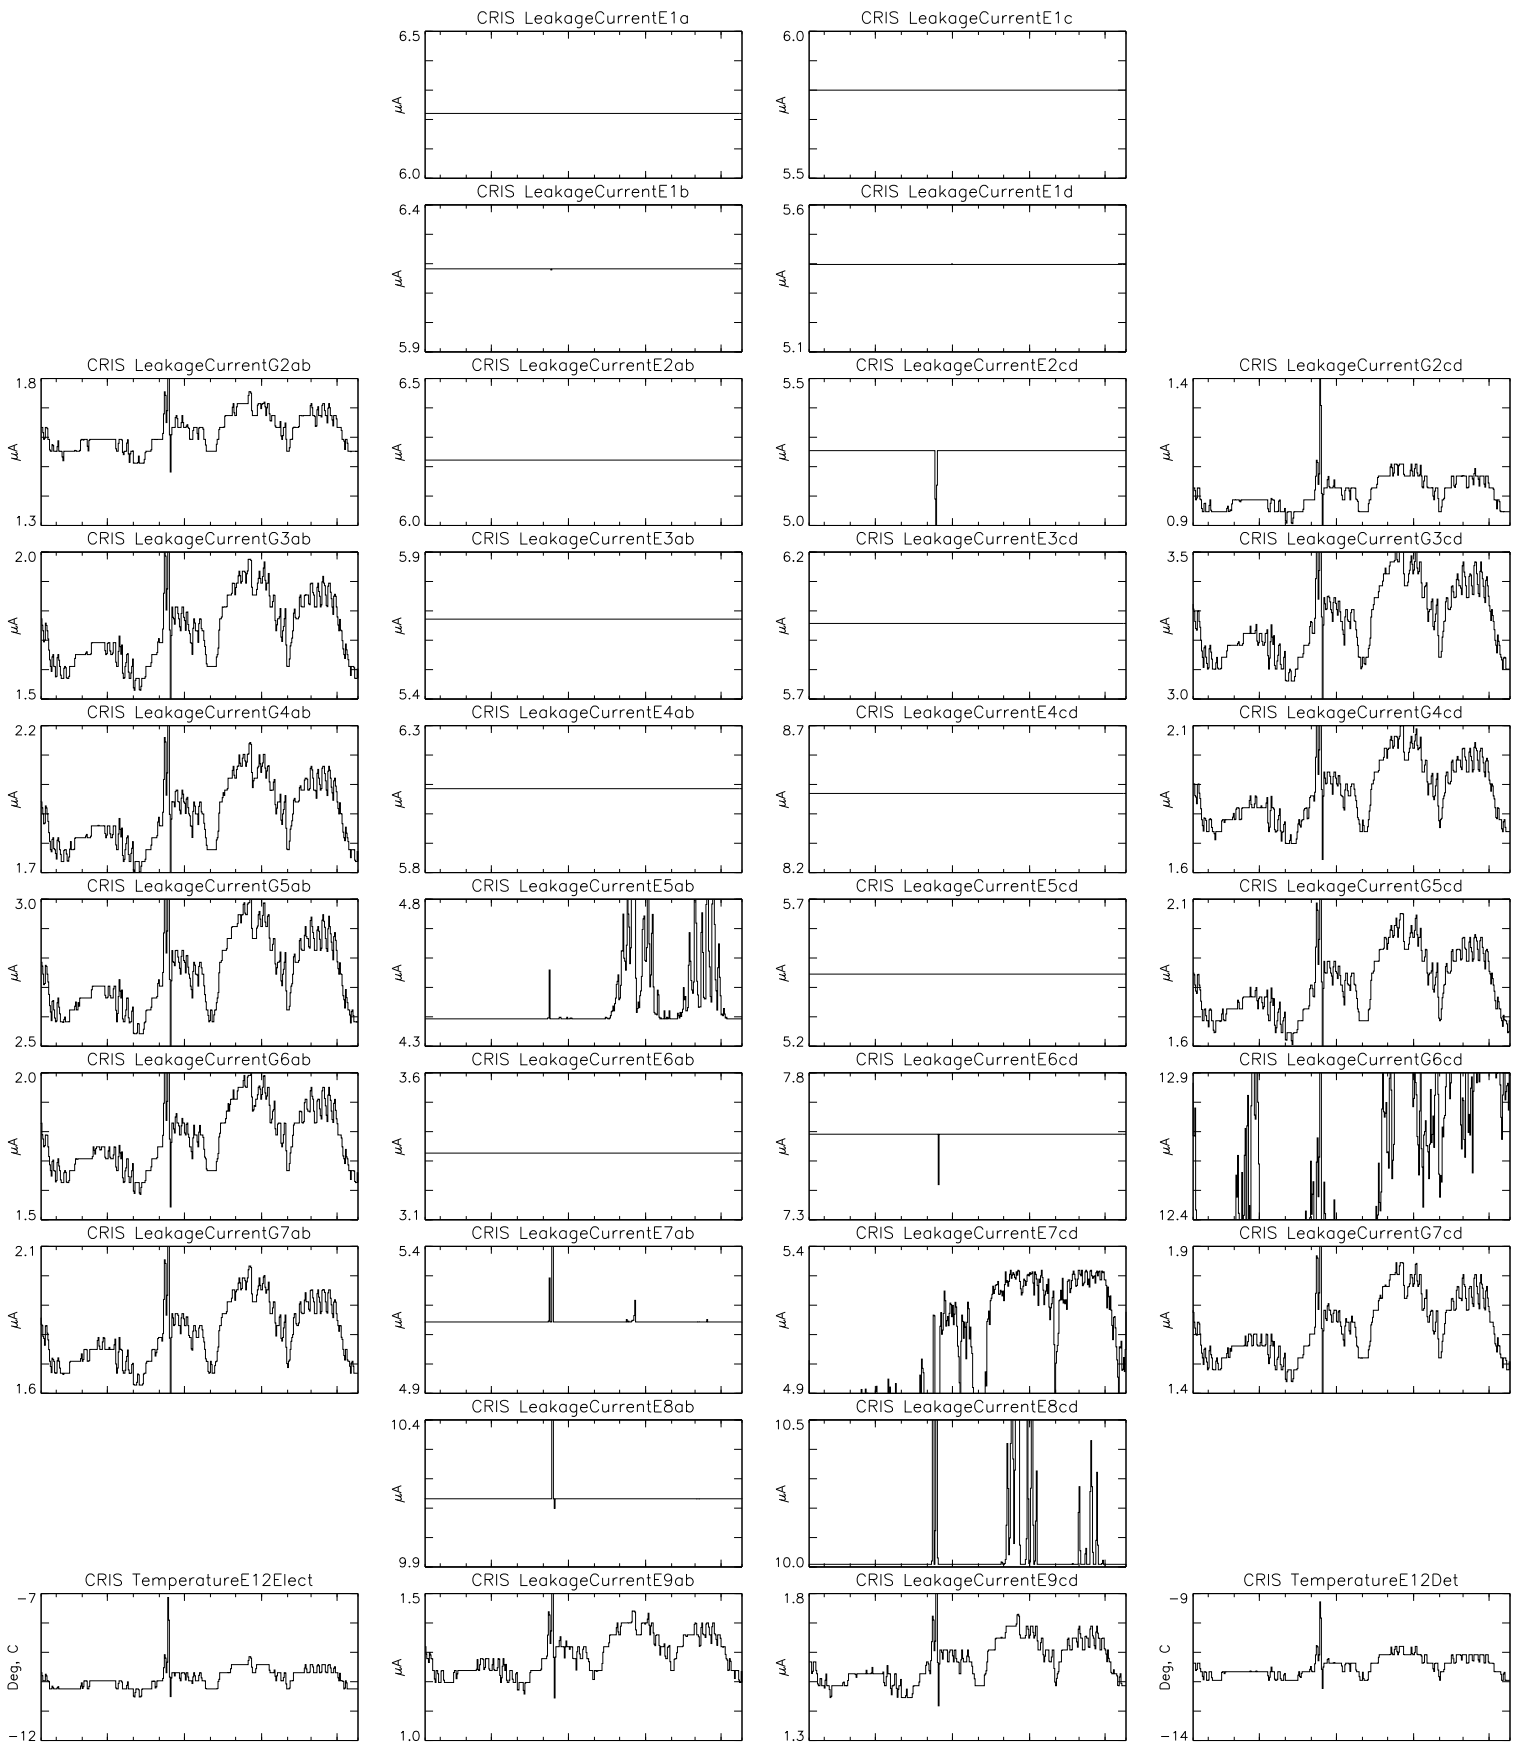

Bartels Rotation 2506-2519 – Daily Averages  
 (13-Apr-2017 thru 25-Apr-2018)  
 (103/2017 thru 115/2018)

Jul Oct Jan Apr  
 time (13-Apr-2017 to 26-Apr-2018)

Bartels Rotation 2506-2519 – Daily Averages  
 (13-Apr-2017 thru 25-Apr-2018)  
 (103/2017 thru 115/2018)

Jul Oct Jan Apr  
 time (13-Apr-2017 to 26-Apr-2018)

Bartels Rotation 2506-2519 – Daily Averages  
(13-Apr-2017 thru 25-Apr-2018)  
(103/2017 thru 115/2018)

Jul Oct Jan Apr  
time (13-Apr-2017 to 26-Apr-2018)

Bartels Rotation 2506-2519 – Daily Averages  
 (13-Apr-2017 thru 25-Apr-2018)  
 (103/2017 thru 115/2018)

Jul Oct Jan Apr  
 time (13-Apr-2017 to 26-Apr-2018)