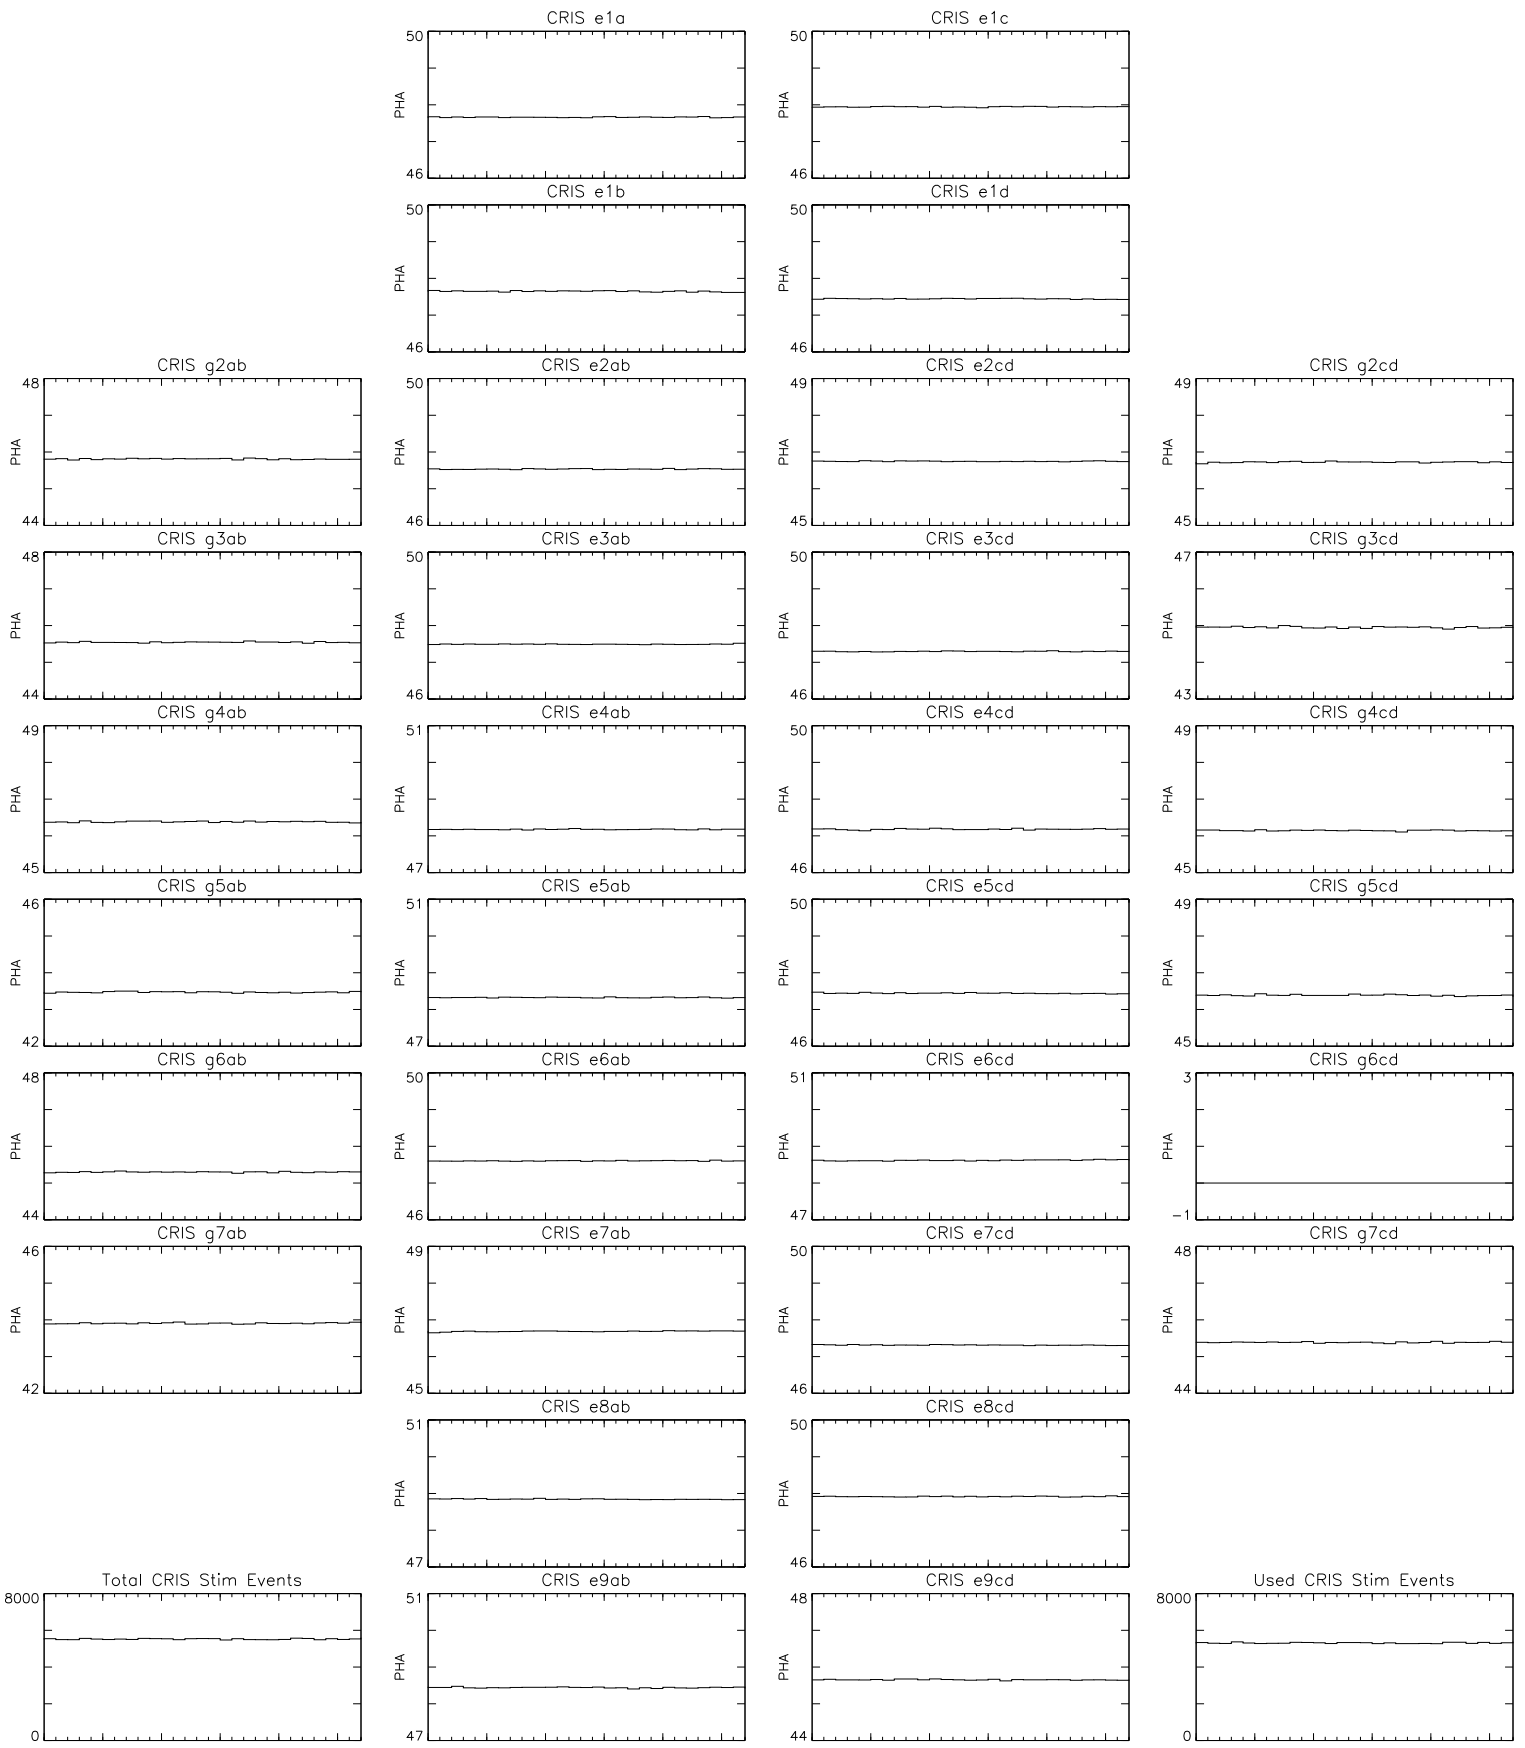

Bartels Rotation 2520  
 Stim events – Daily fitted slope  
 (26–Apr–2018 thru 22–May–2018) (116/2018 thru 142/2018)

Bartels Rotation 2520  
 Stim events – Daily fitted offset  
 (26–Apr–2018 thru 22–May–2018) (116/2018 thru 142/2018)

26                      May 1                      6                      11                      16                      21

time (26–Apr–2018 to 23–May–2018)