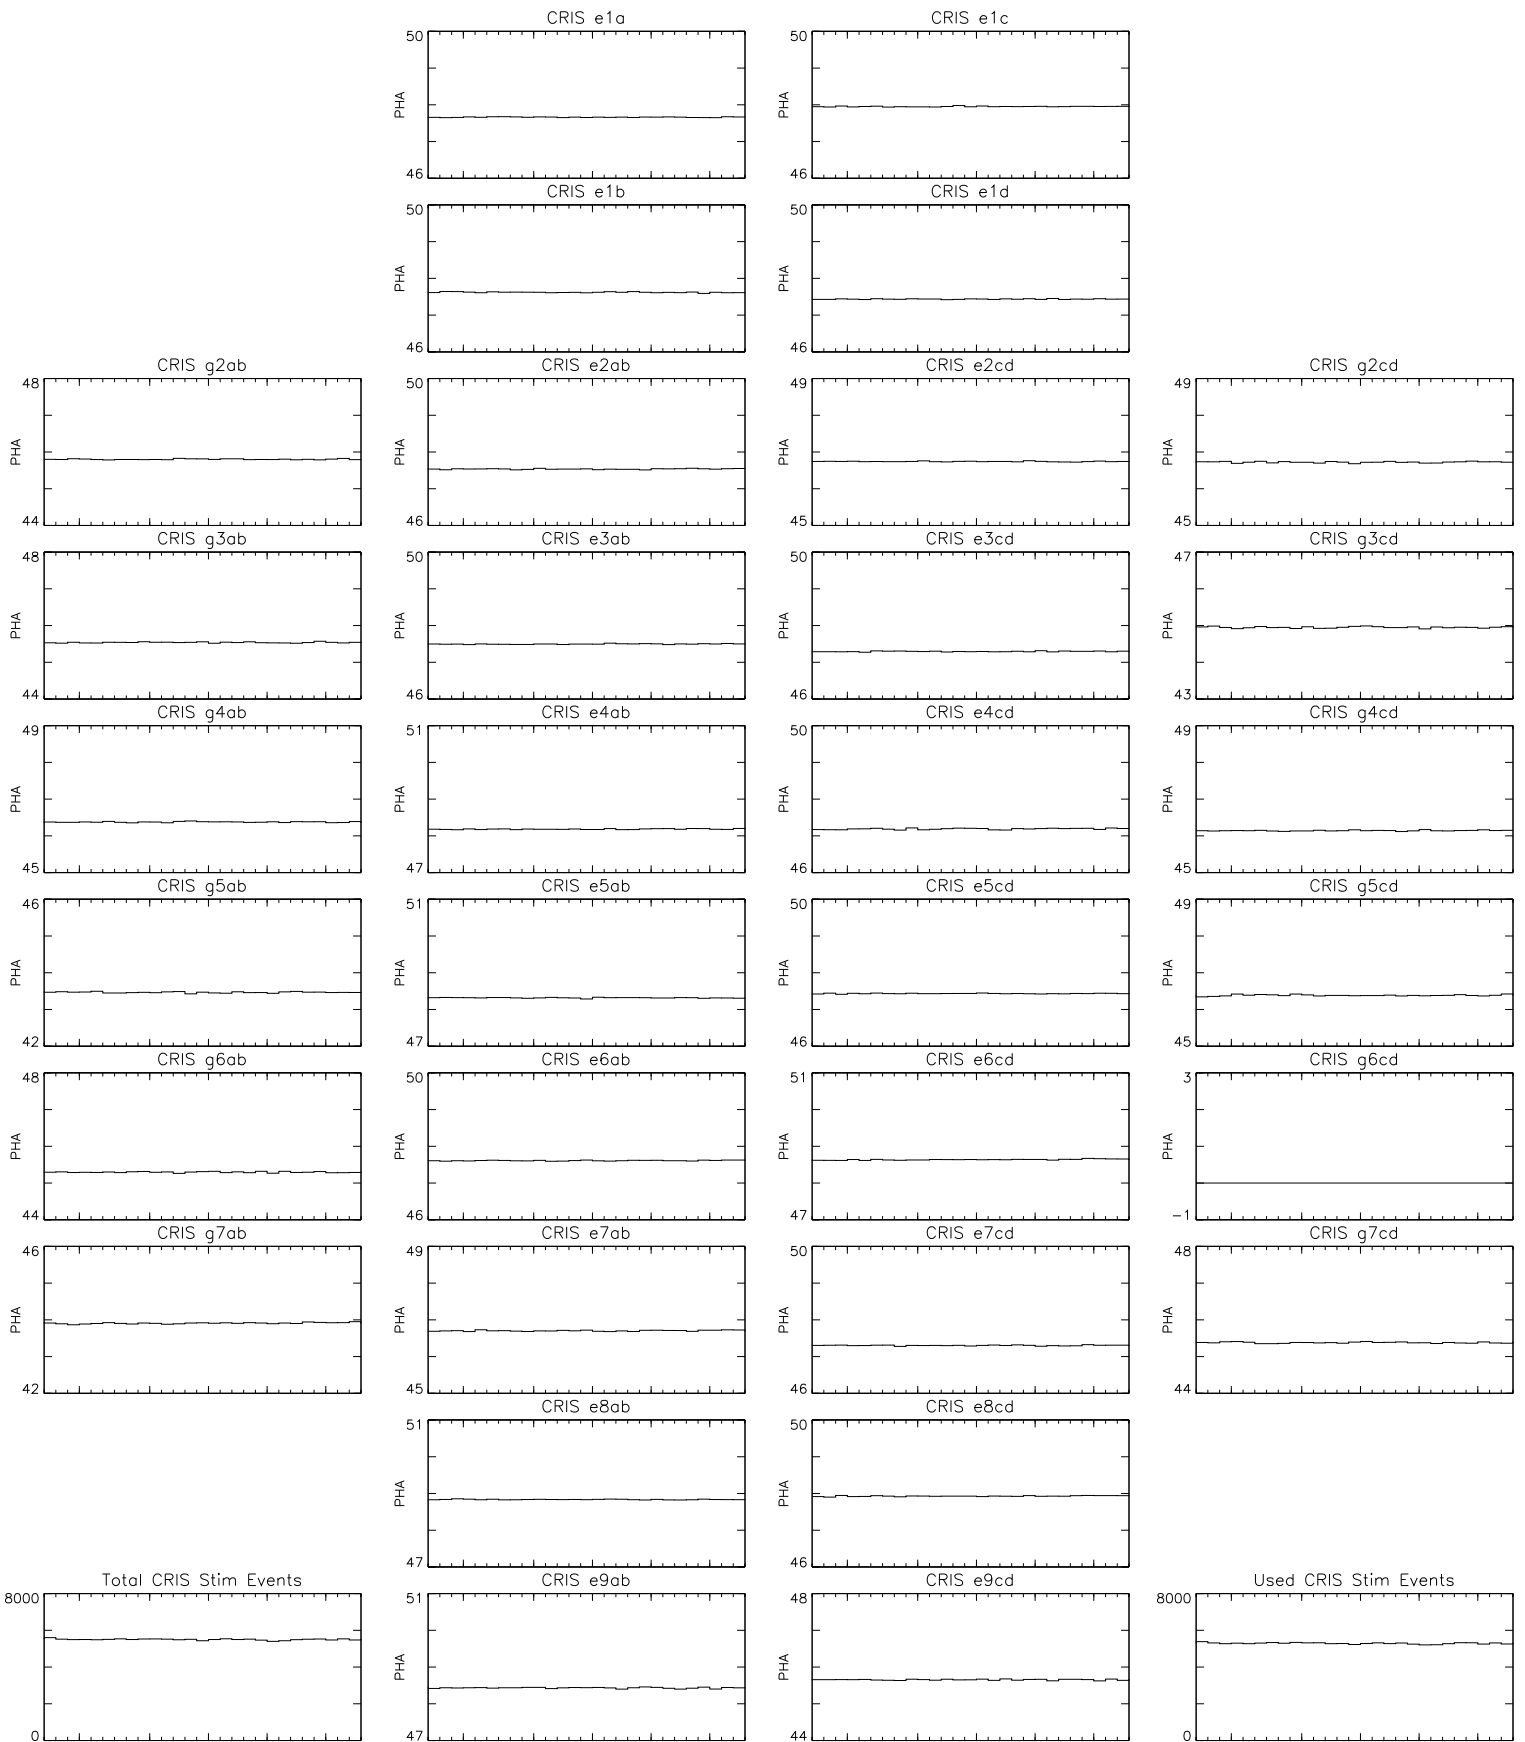

Bartels Rotation 2521  
 Stim events – Daily fitted slope  
 (23–May–2018 thru 18–Jun–2018) (143/2018 thru 169/2018)

Bartels Rotation 2521  
Stim events - Daily fitted offset  
(23-May-2018 thru 18-Jun-2018) (143/2018 thru 169/2018)

26 Jun 1 6 11 16  
time (23-May-2018 to 19-Jun-2018)