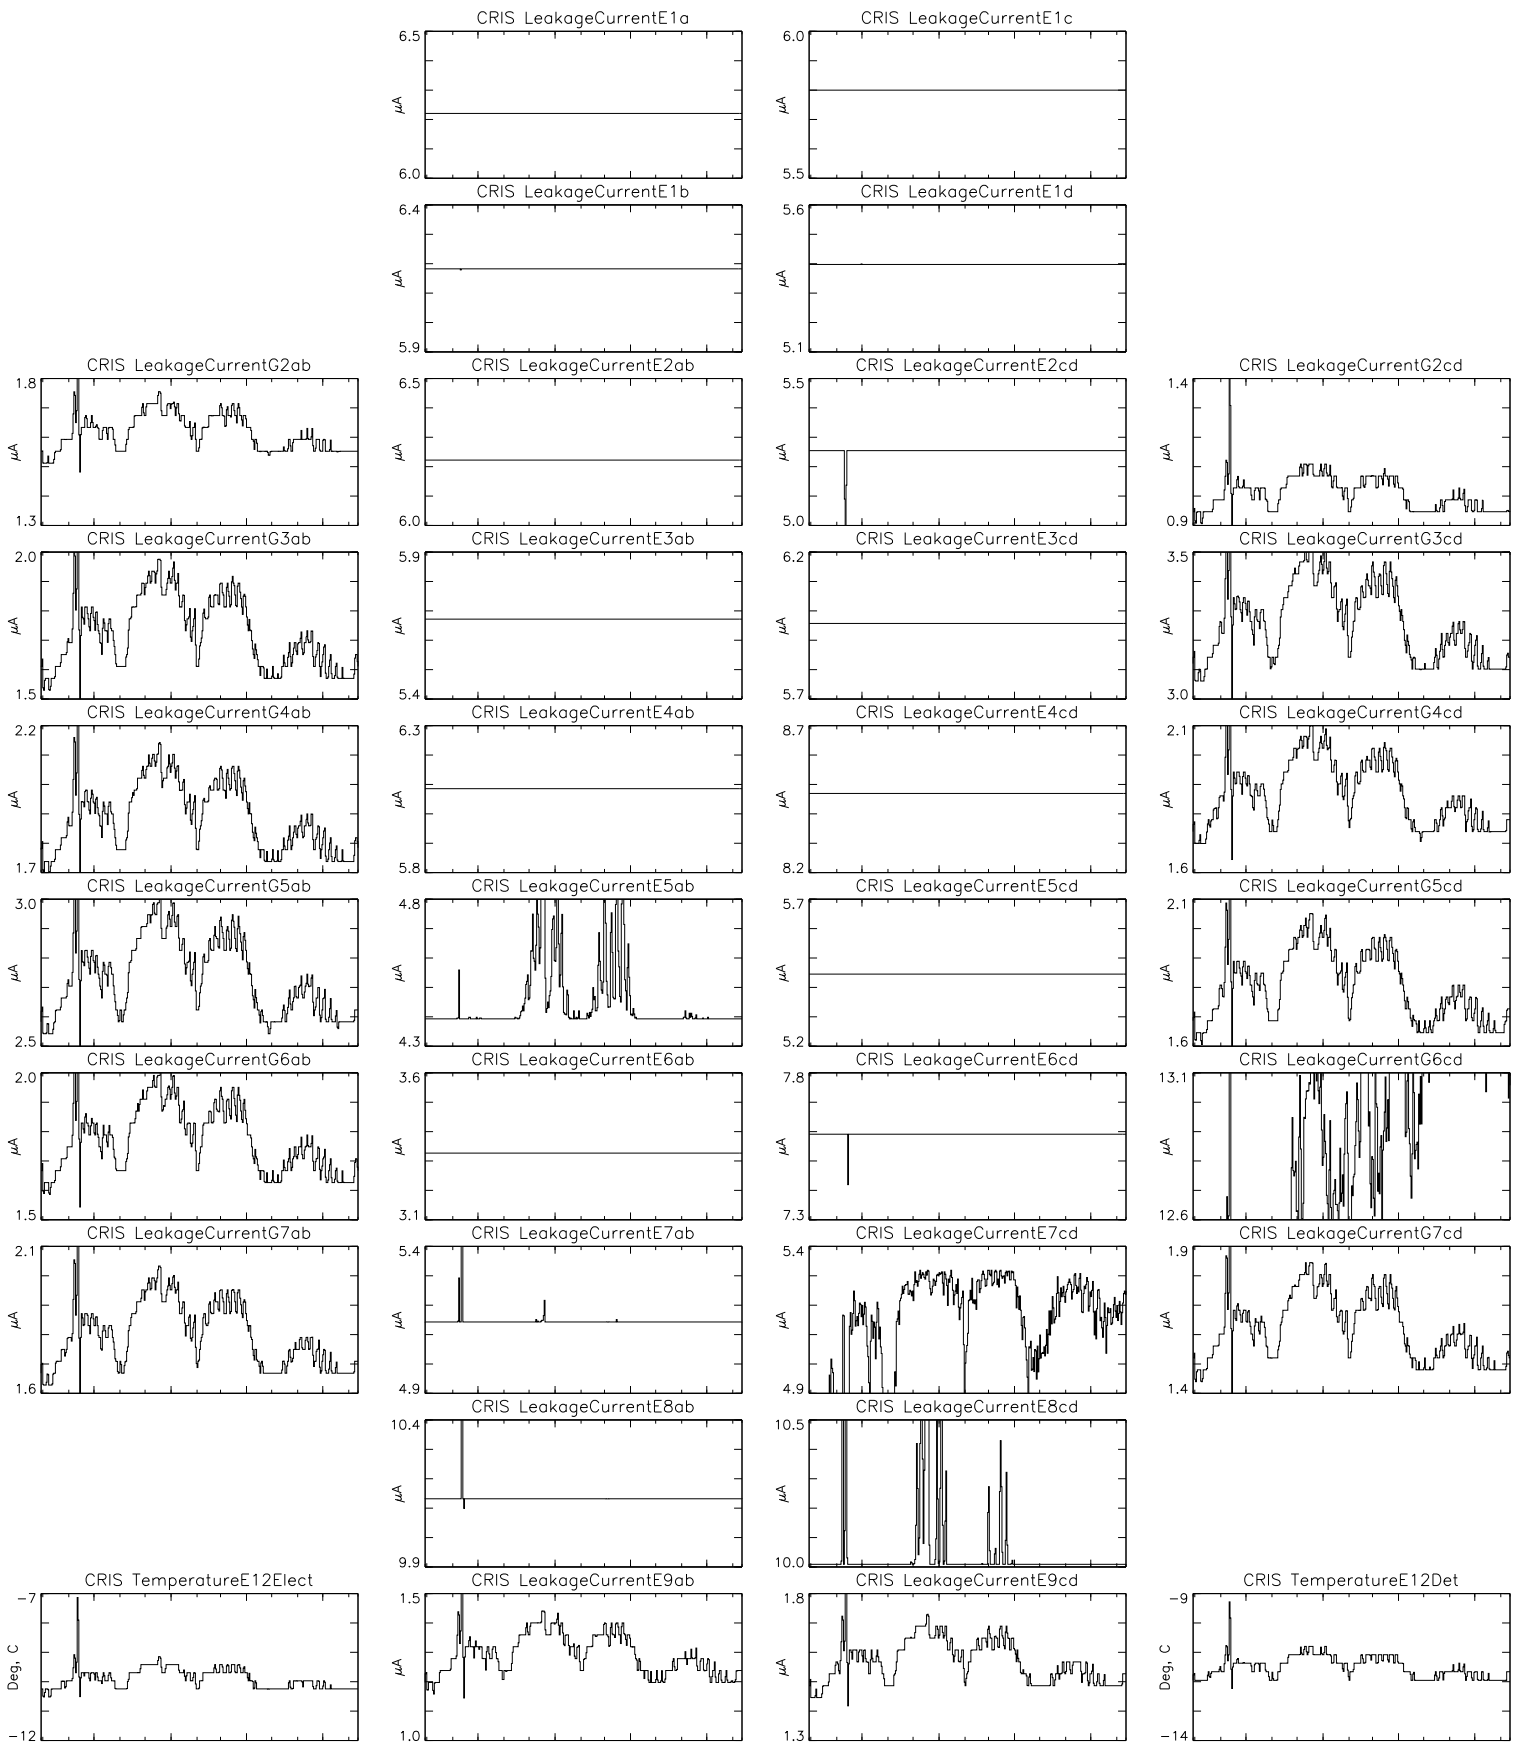

Bartels Rotation 2510-2523 – Daily Averages  
 (30-Jul-2017 thru 11-Aug-2018)  
 (211/2017 thru 223/2018)

Oct Jan Apr Jul  
 time (30-Jul-2017 to 12-Aug-2018)

Bartels Rotation 2510–2523 – Daily Averages  
 (30-Jul-2017 thru 11-Aug-2018)  
 (211/2017 thru 223/2018)

Oct Jan Apr Jul  
 time (30-Jul-2017 to 12-Aug-2018)

Bartels Rotation 2510-2523 – Daily Averages  
(30-Jul-2017 thru 11-Aug-2018)  
(211/2017 thru 223/2018)

Oct Jan Apr Jul  
time (30-Jul-2017 to 12-Aug-2018)

Bartels Rotation 2510-2523 – Daily Averages  
 (30-Jul-2017 thru 11-Aug-2018)  
 (211/2017 thru 223/2018)

Oct Jan Apr Jul  
 time (30-Jul-2017 to 12-Aug-2018)