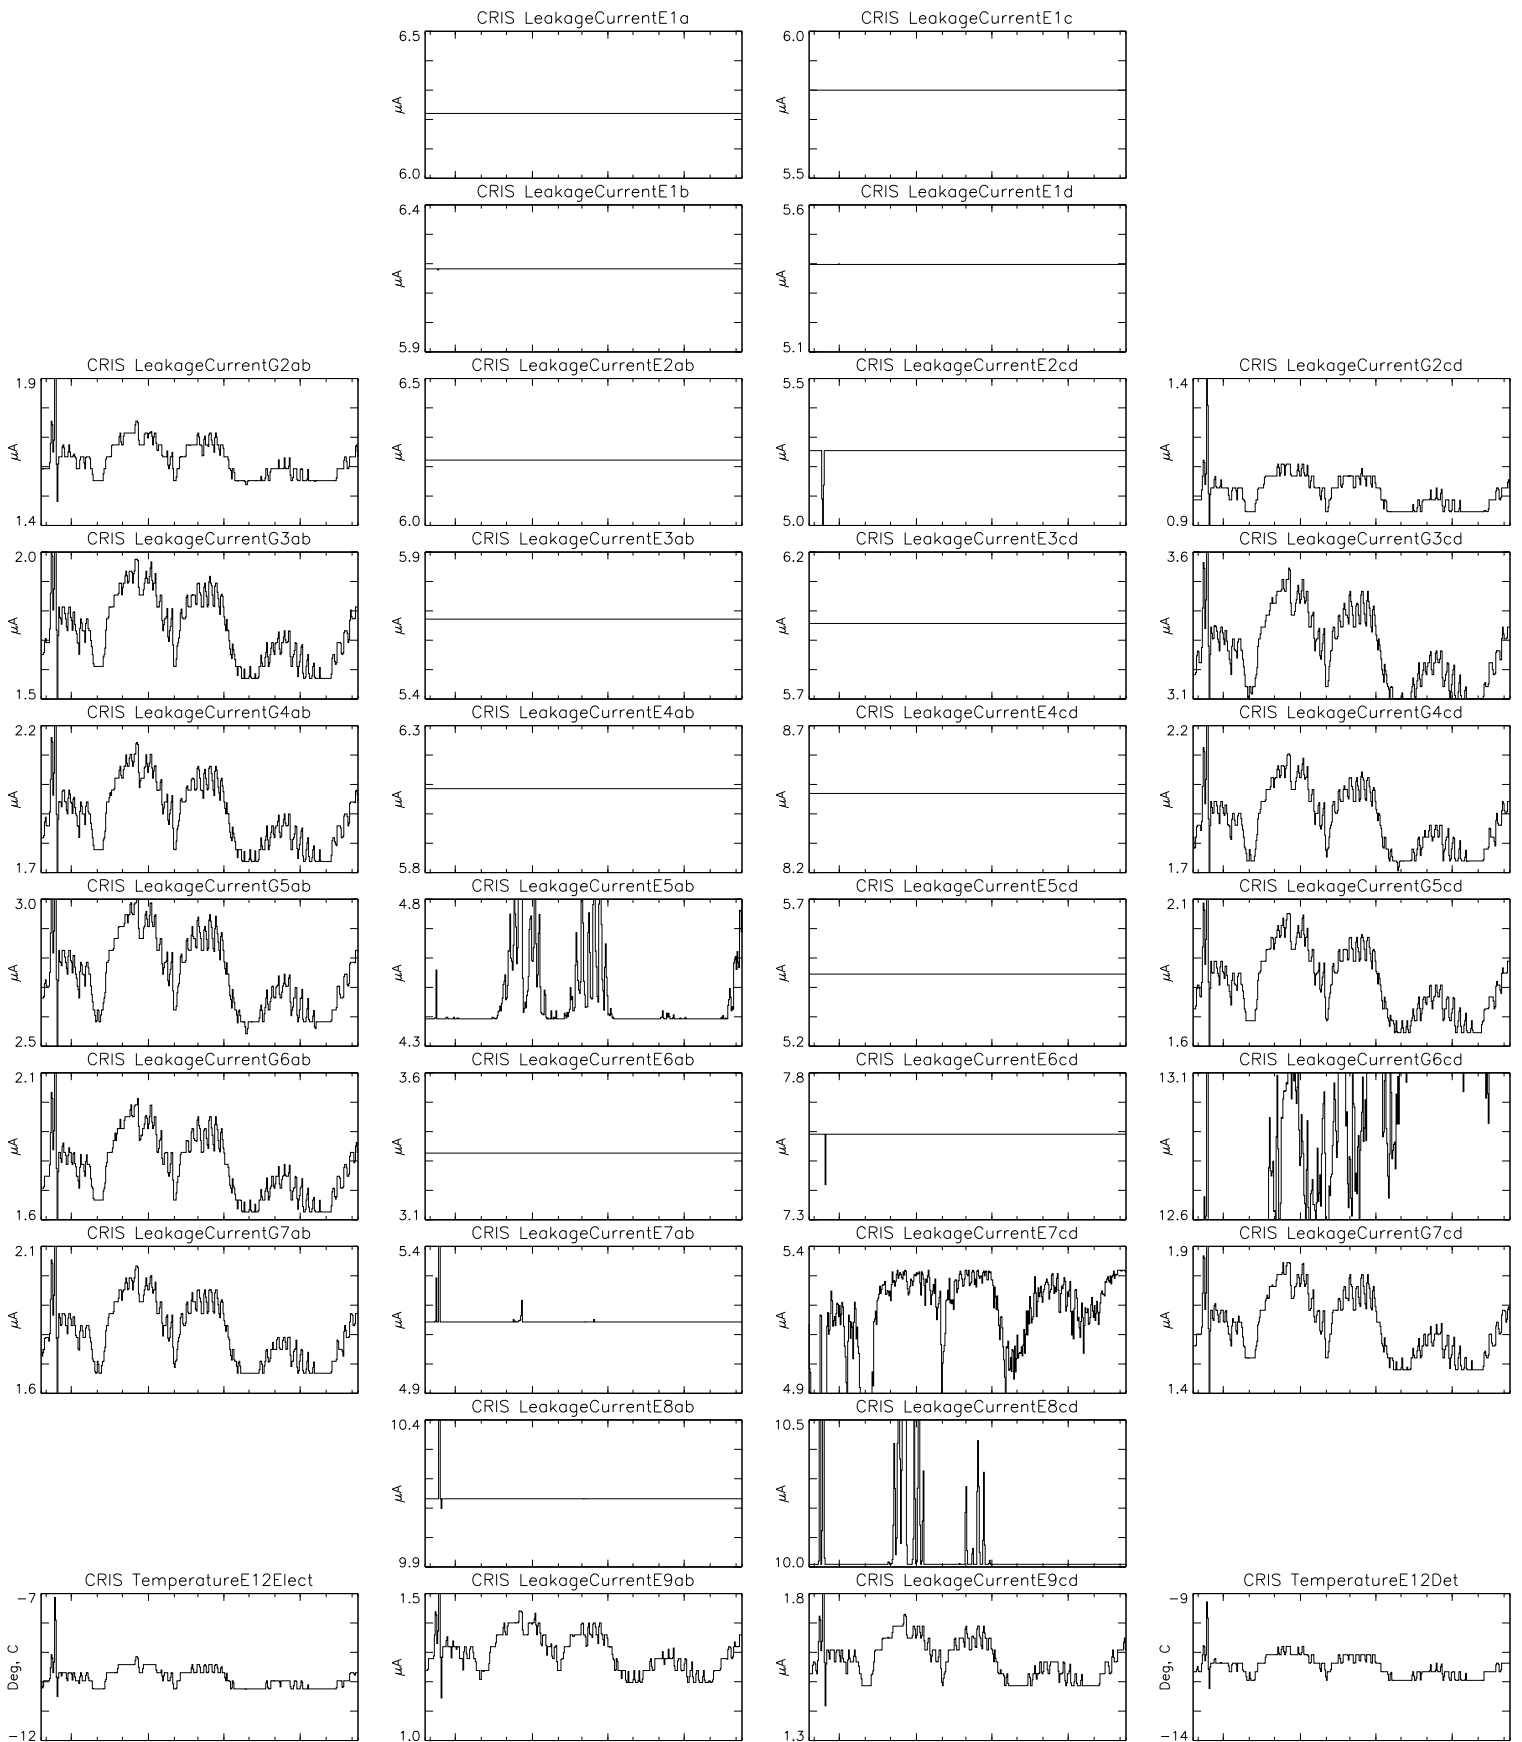

Bartels Rotation 2511-2524 – Daily Averages
 (26-Aug-2017 thru 07-Sep-2018)
 (238/2017 thru 250/2018)

Oct

Jan

Apr

Jul

time (26-Aug-2017 to 08-Sep-2018)

Bartels Rotation 2511–2524 – Daily Averages
 (26-Aug-2017 thru 07-Sep-2018)
 (238/2017 thru 250/2018)

Oct

Jan

Apr

Jul

time (26-Aug-2017 to 08-Sep-2018)

Bartels Rotation 2511-2524 – Daily Averages
(26-Aug-2017 thru 07-Sep-2018)
(238/2017 thru 250/2018)

Oct

Jan

Apr

Jul

time (26-Aug-2017 to 08-Sep-2018)

Bartels Rotation 2511-2524 – Daily Averages
 (26-Aug-2017 thru 07-Sep-2018)
 (238/2017 thru 250/2018)

Oct Jan Apr Jul
 time (26-Aug-2017 to 08-Sep-2018)