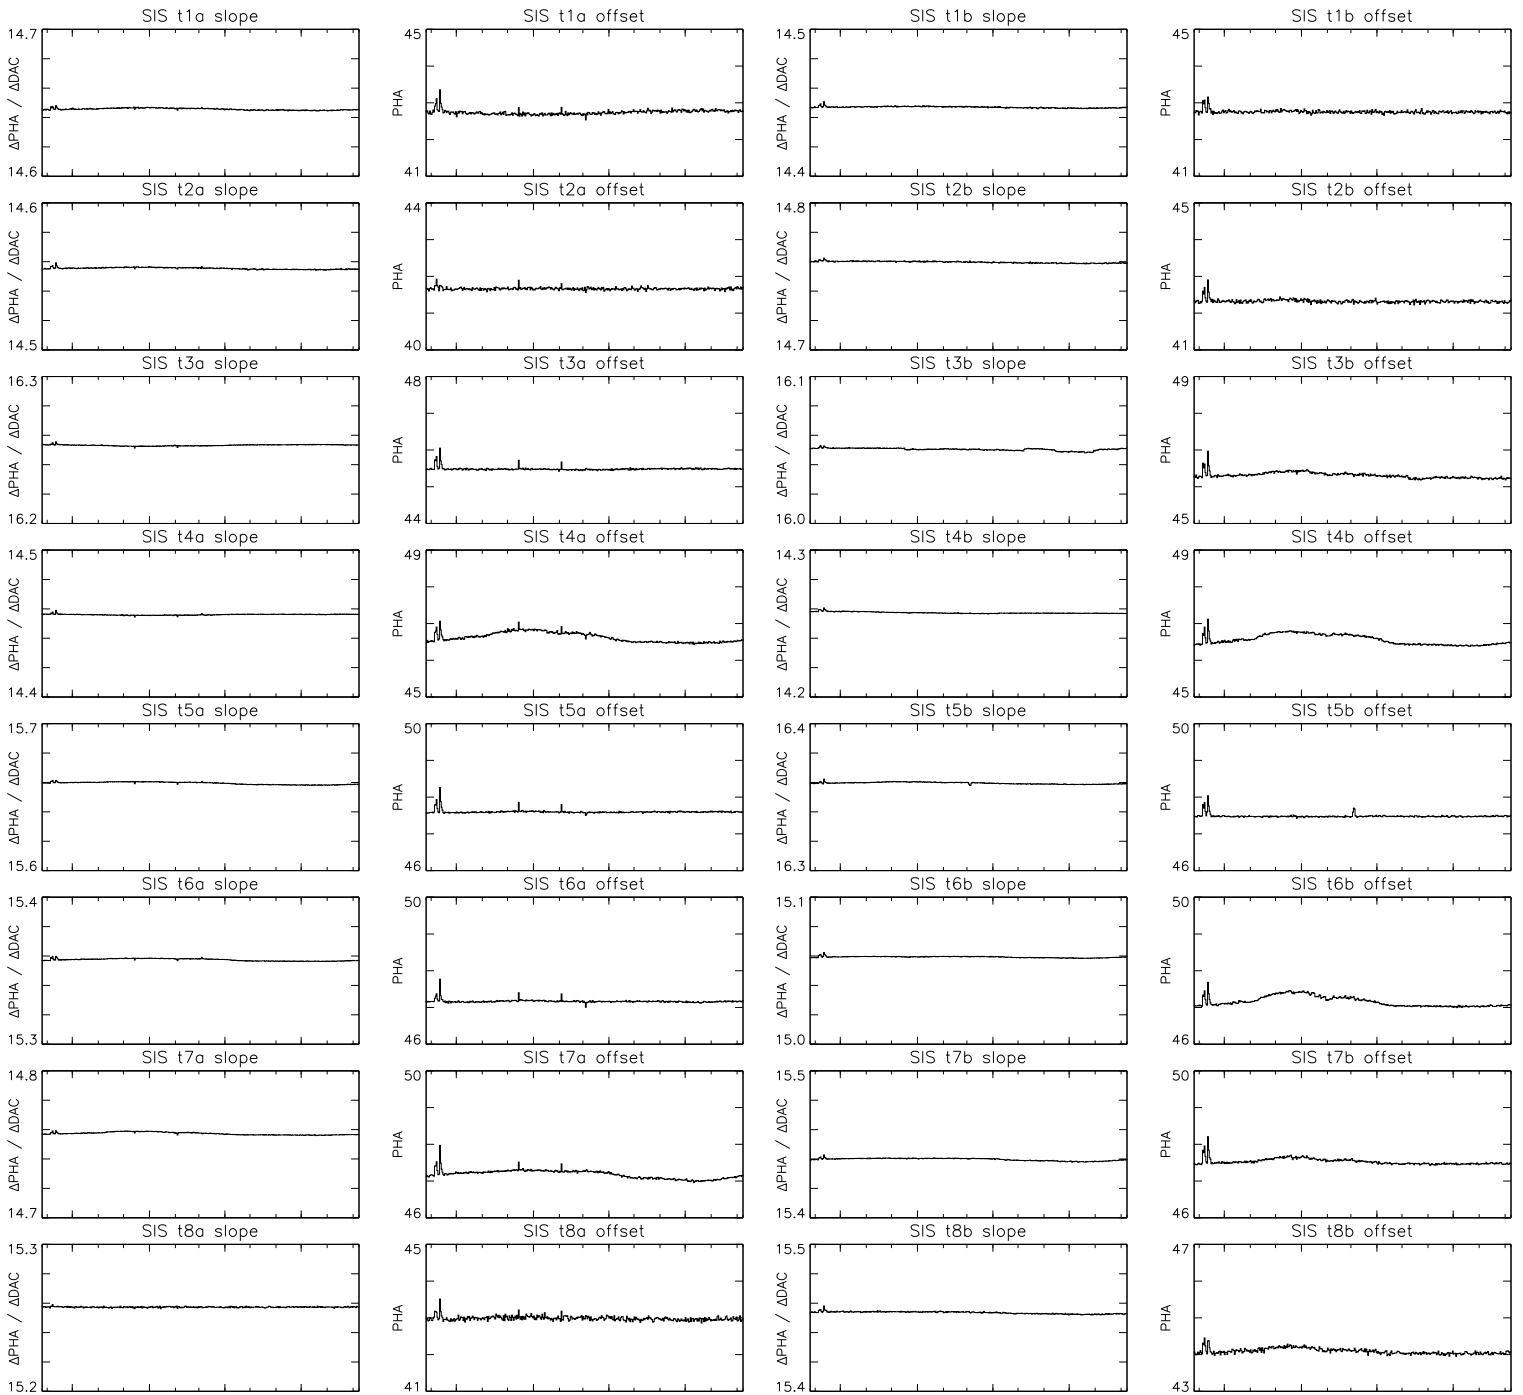

Bartels Rotation 2511–2524
 Stim events – Daily fitted slope & offset
 (26–Aug–2017 thru 07–Sep–2018) (238/2017 thru 250/2018)

Oct

Jan

Apr

Jul

time (26–Aug–2017 to 08–Sep–2018)