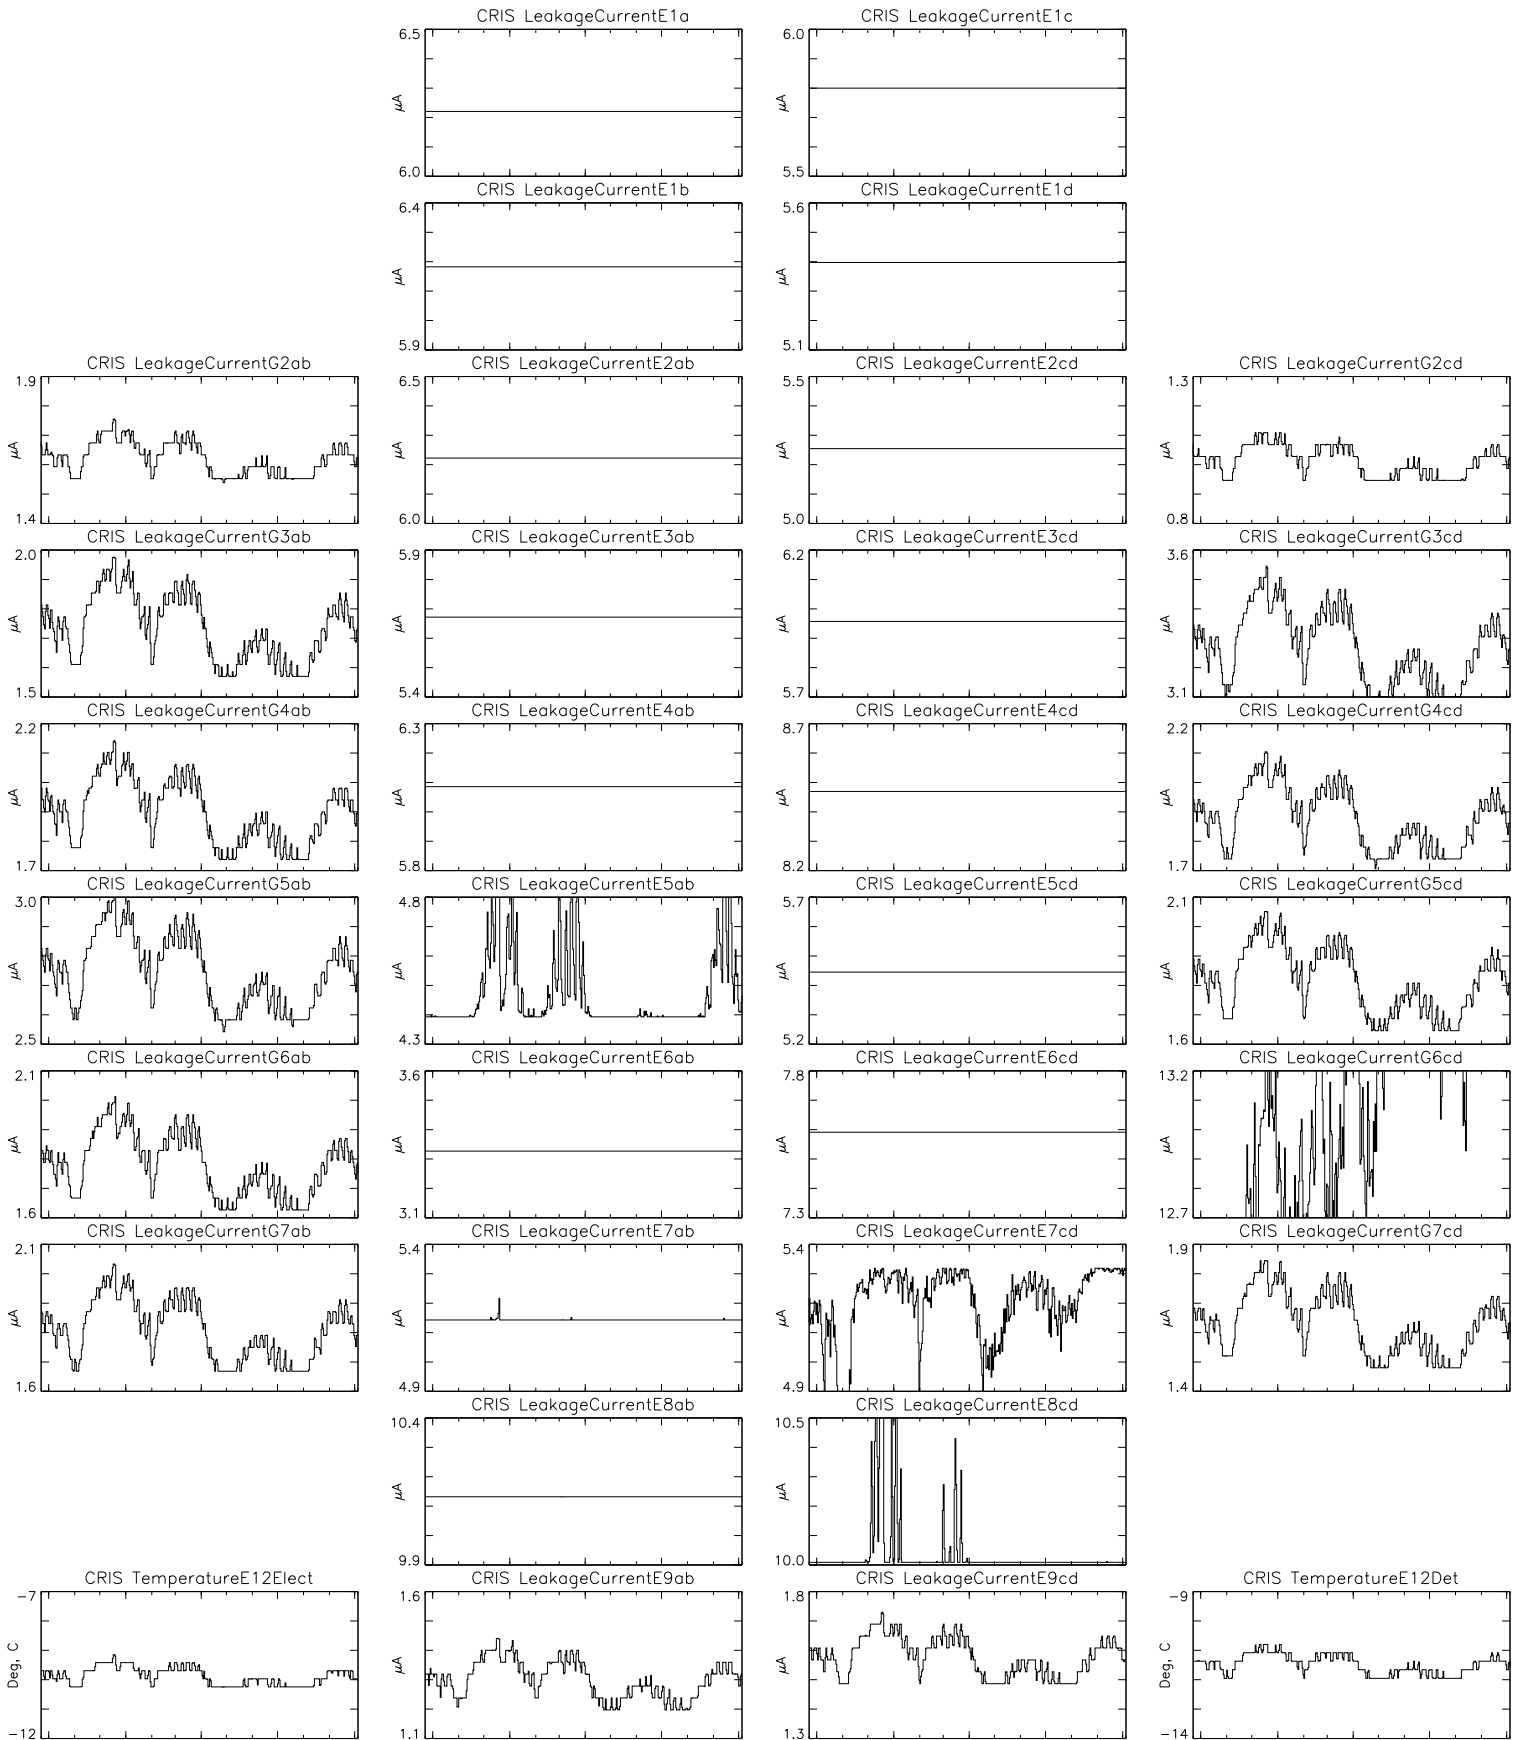

Bartels Rotation 2512-2525 – Daily Averages  
 (22-Sep-2017 thru 04-Oct-2018)  
 (265/2017 thru 277/2018)

Oct Jan Apr Jul Oct  
 time (22-Sep-2017 to 05-Oct-2018)

Bartels Rotation 2512-2525 – Daily Averages  
 (22-Sep-2017 thru 04-Oct-2018)  
 (265/2017 thru 277/2018)

Oct Jan Apr Jul Oct  
 time (22-Sep-2017 to 05-Oct-2018)

Bartels Rotation 2512-2525 – Daily Averages  
(22-Sep-2017 thru 04-Oct-2018)  
(265/2017 thru 277/2018)

Oct Jan Apr Jul Oct  
time (22-Sep-2017 to 05-Oct-2018)

Bartels Rotation 2512-2525 – Daily Averages  
 (22-Sep-2017 thru 04-Oct-2018)  
 (265/2017 thru 277/2018)

Oct Jan Apr Jul Oct  
 time (22-Sep-2017 to 05-Oct-2018)