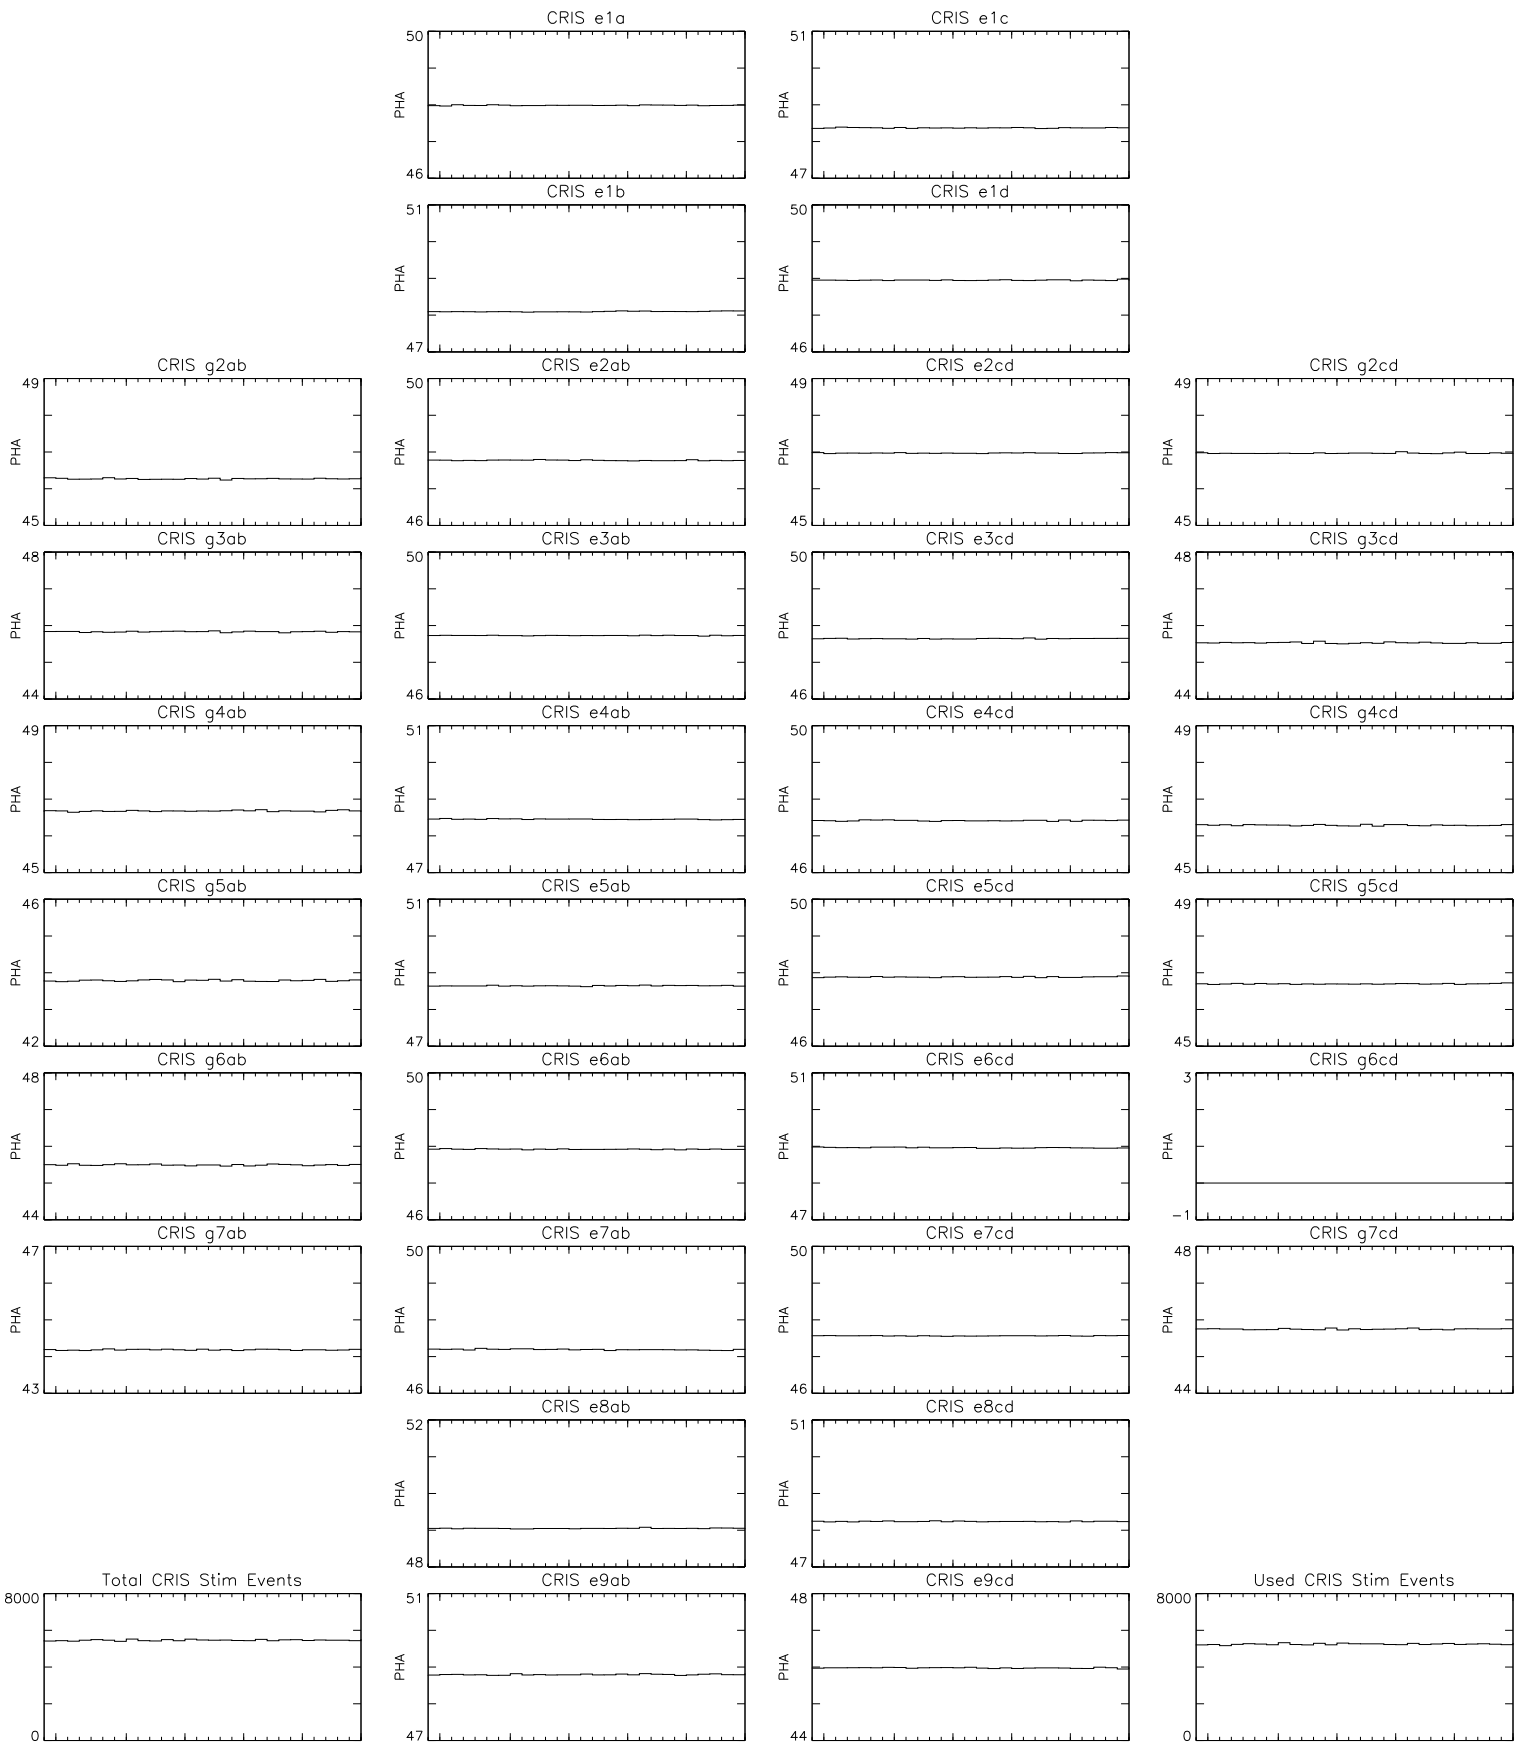

Bartels Rotation 2529
 Stim events – Daily fitted slope
 (25-Dec-2018 thru 20-Jan-2019) (359/2018 thru 020/2019)

Bartels Rotation 2529
 Stim events – Daily fitted offset
 (25-Dec-2018 thru 20-Jan-2019) (359/2018 thru 020/2019)

time (25-Dec-2018 to 21-Jan-2019)