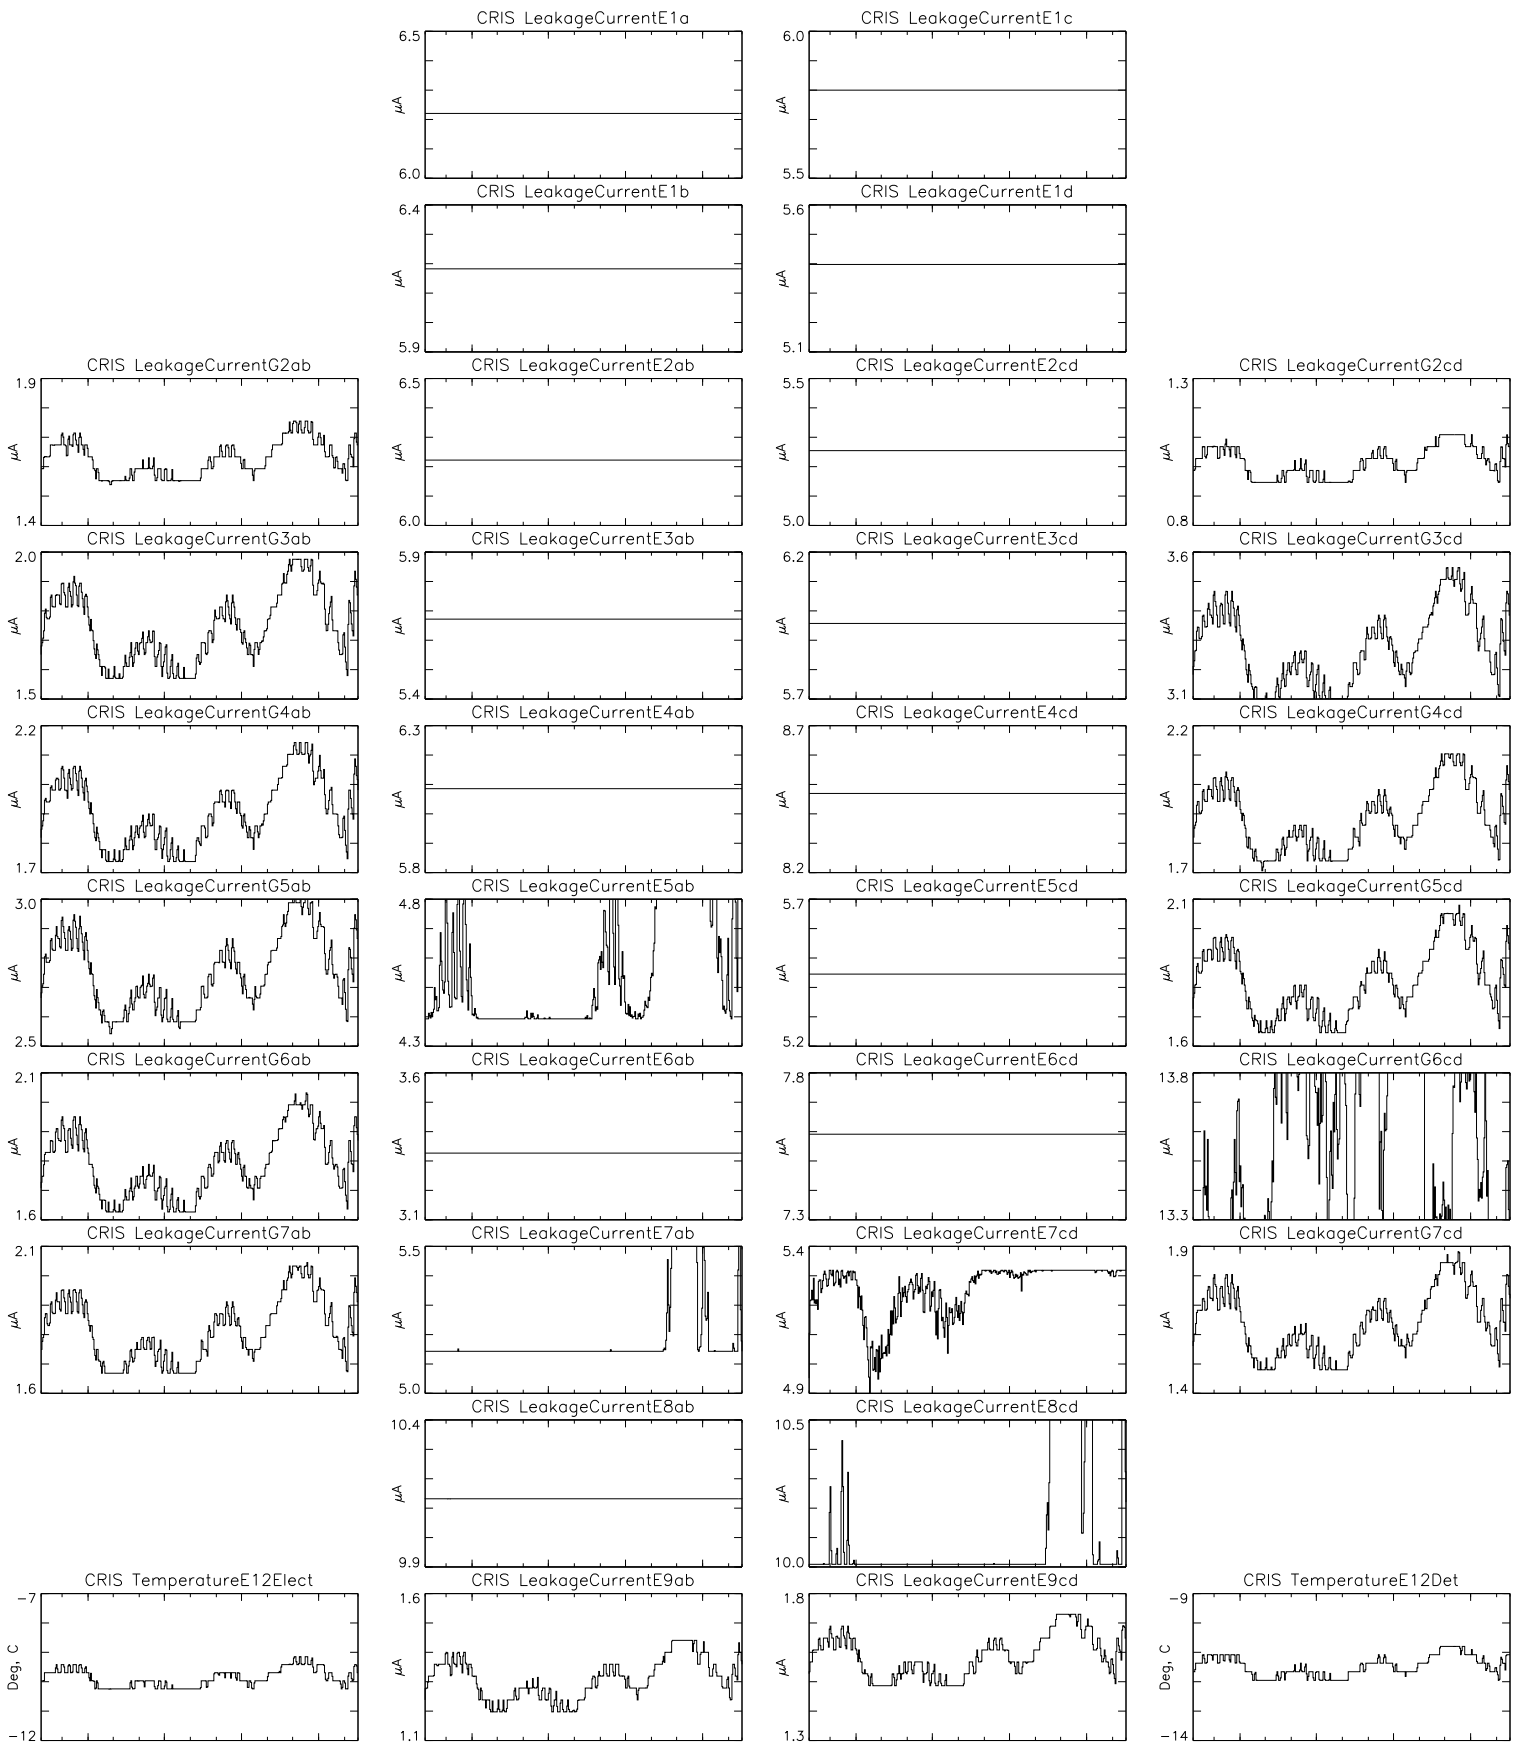

Bartels Rotation 2517-2530 – Daily Averages
 (04-Feb-2018 thru 16-Feb-2019)
 (035/2018 thru 047/2019)

Apr

Jul

Oct

Jan

time (04-Feb-2018 to 17-Feb-2019)

Bartels Rotation 2517-2530 – Daily Averages
 (04-Feb-2018 thru 16-Feb-2019)
 (035/2018 thru 047/2019)

Apr

Jul

Oct

Jan

time (04-Feb-2018 to 17-Feb-2019)

Bartels Rotation 2517-2530 – Daily Averages
(04-Feb-2018 thru 16-Feb-2019)
(035/2018 thru 047/2019)

Apr Jul Oct Jan
time (04-Feb-2018 to 17-Feb-2019)

Bartels Rotation 2517-2530 – Daily Averages
 (04-Feb-2018 thru 16-Feb-2019)
 (035/2018 thru 047/2019)