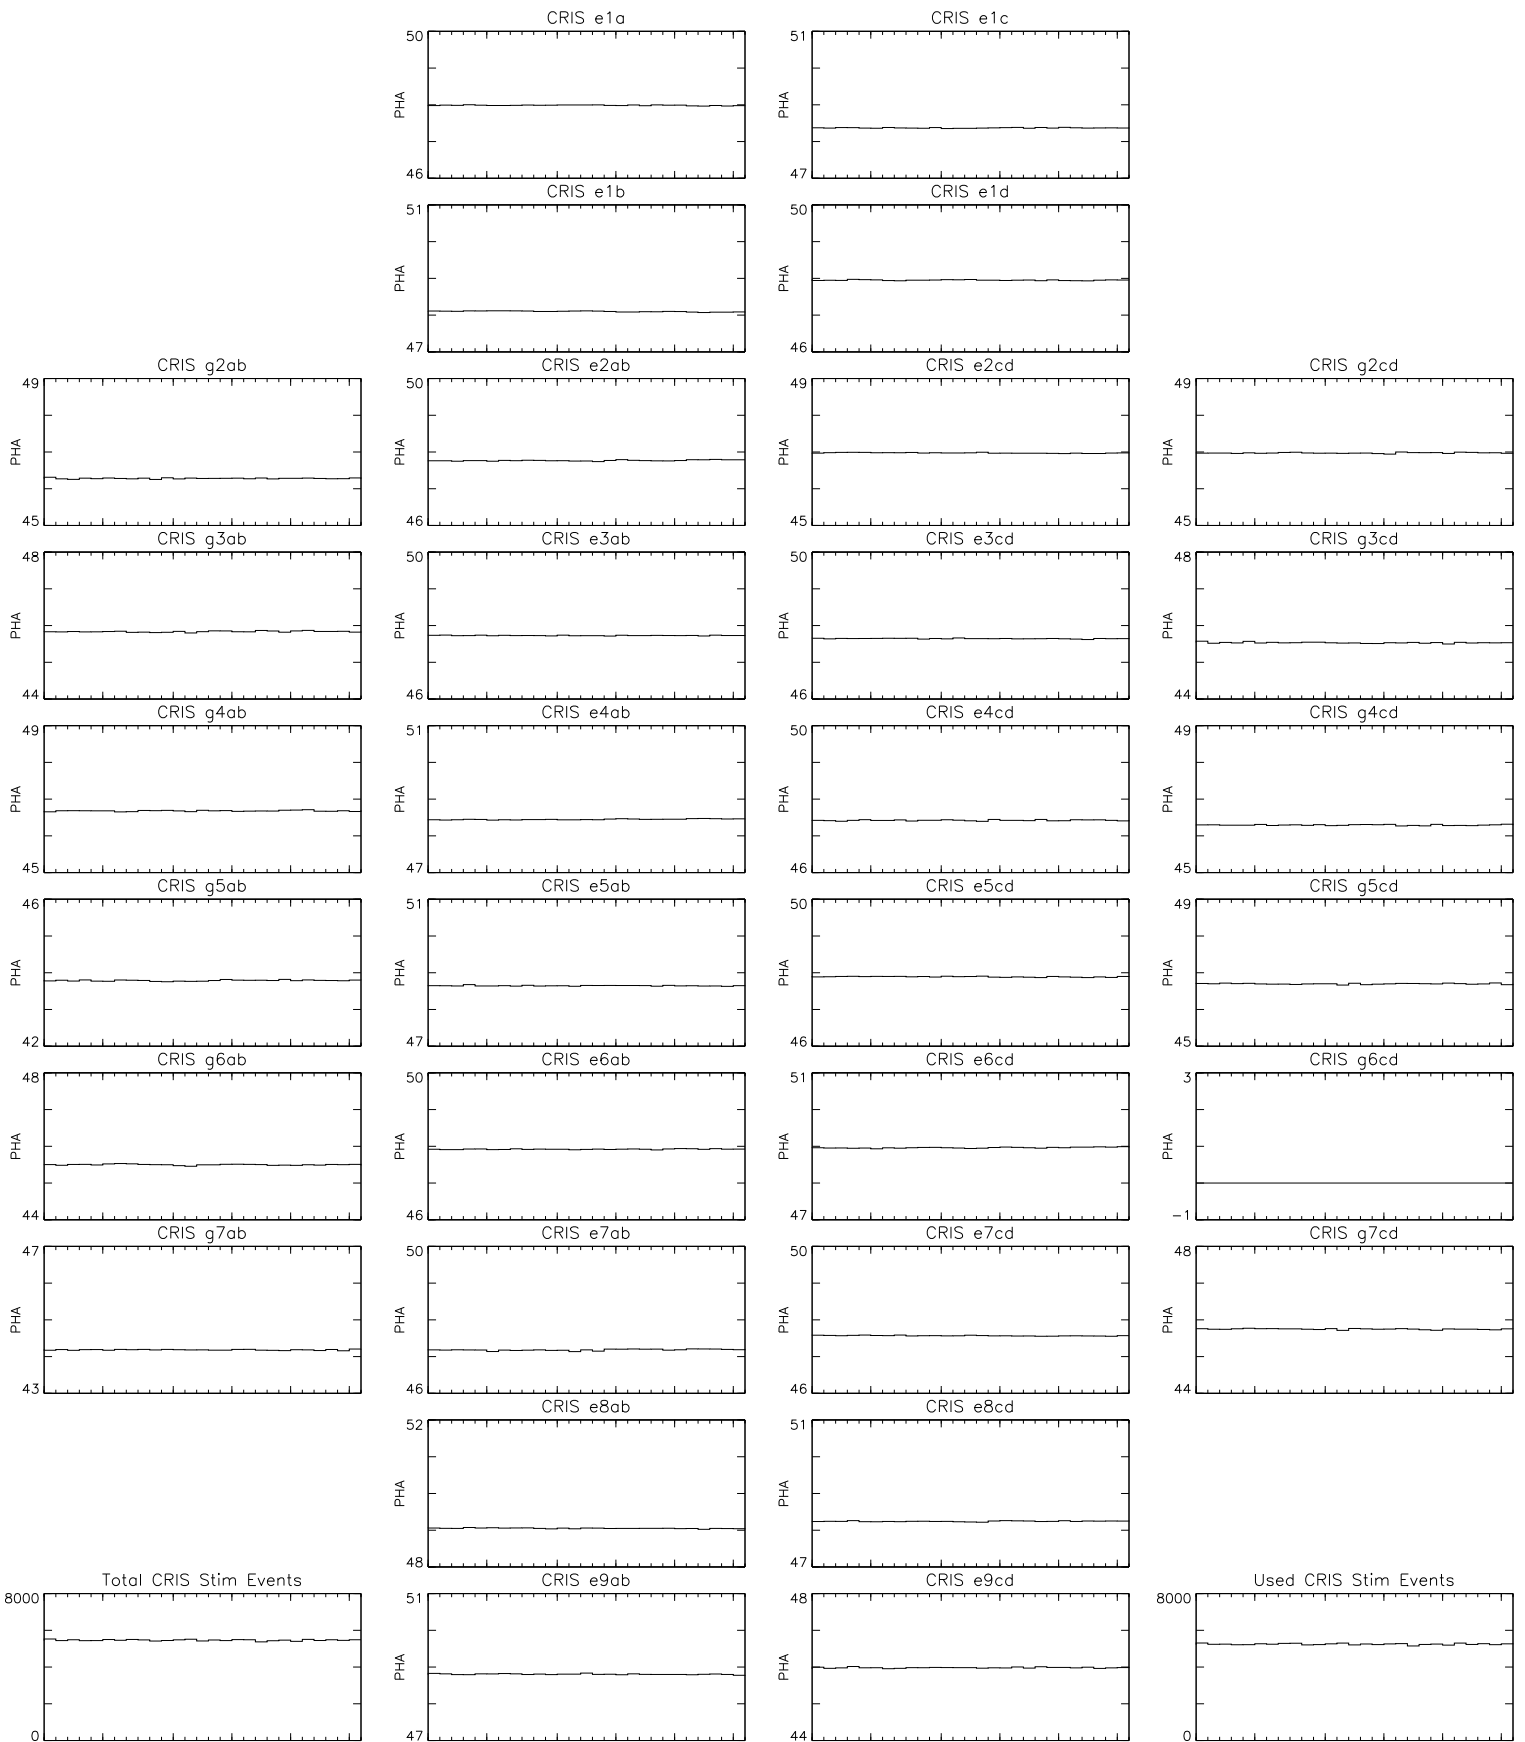

Bartels Rotation 2530
 Stim events – Daily fitted slope
 (21-Jan-2019 thru 16-Feb-2019) (021/2019 thru 047/2019)

Bartels Rotation 2530
 Stim events – Daily fitted offset
 (21-Jan-2019 thru 16-Feb-2019) (021/2019 thru 047/2019)

21 26 Feb 1 6 11 16

time (21-Jan-2019 to 17-Feb-2019)