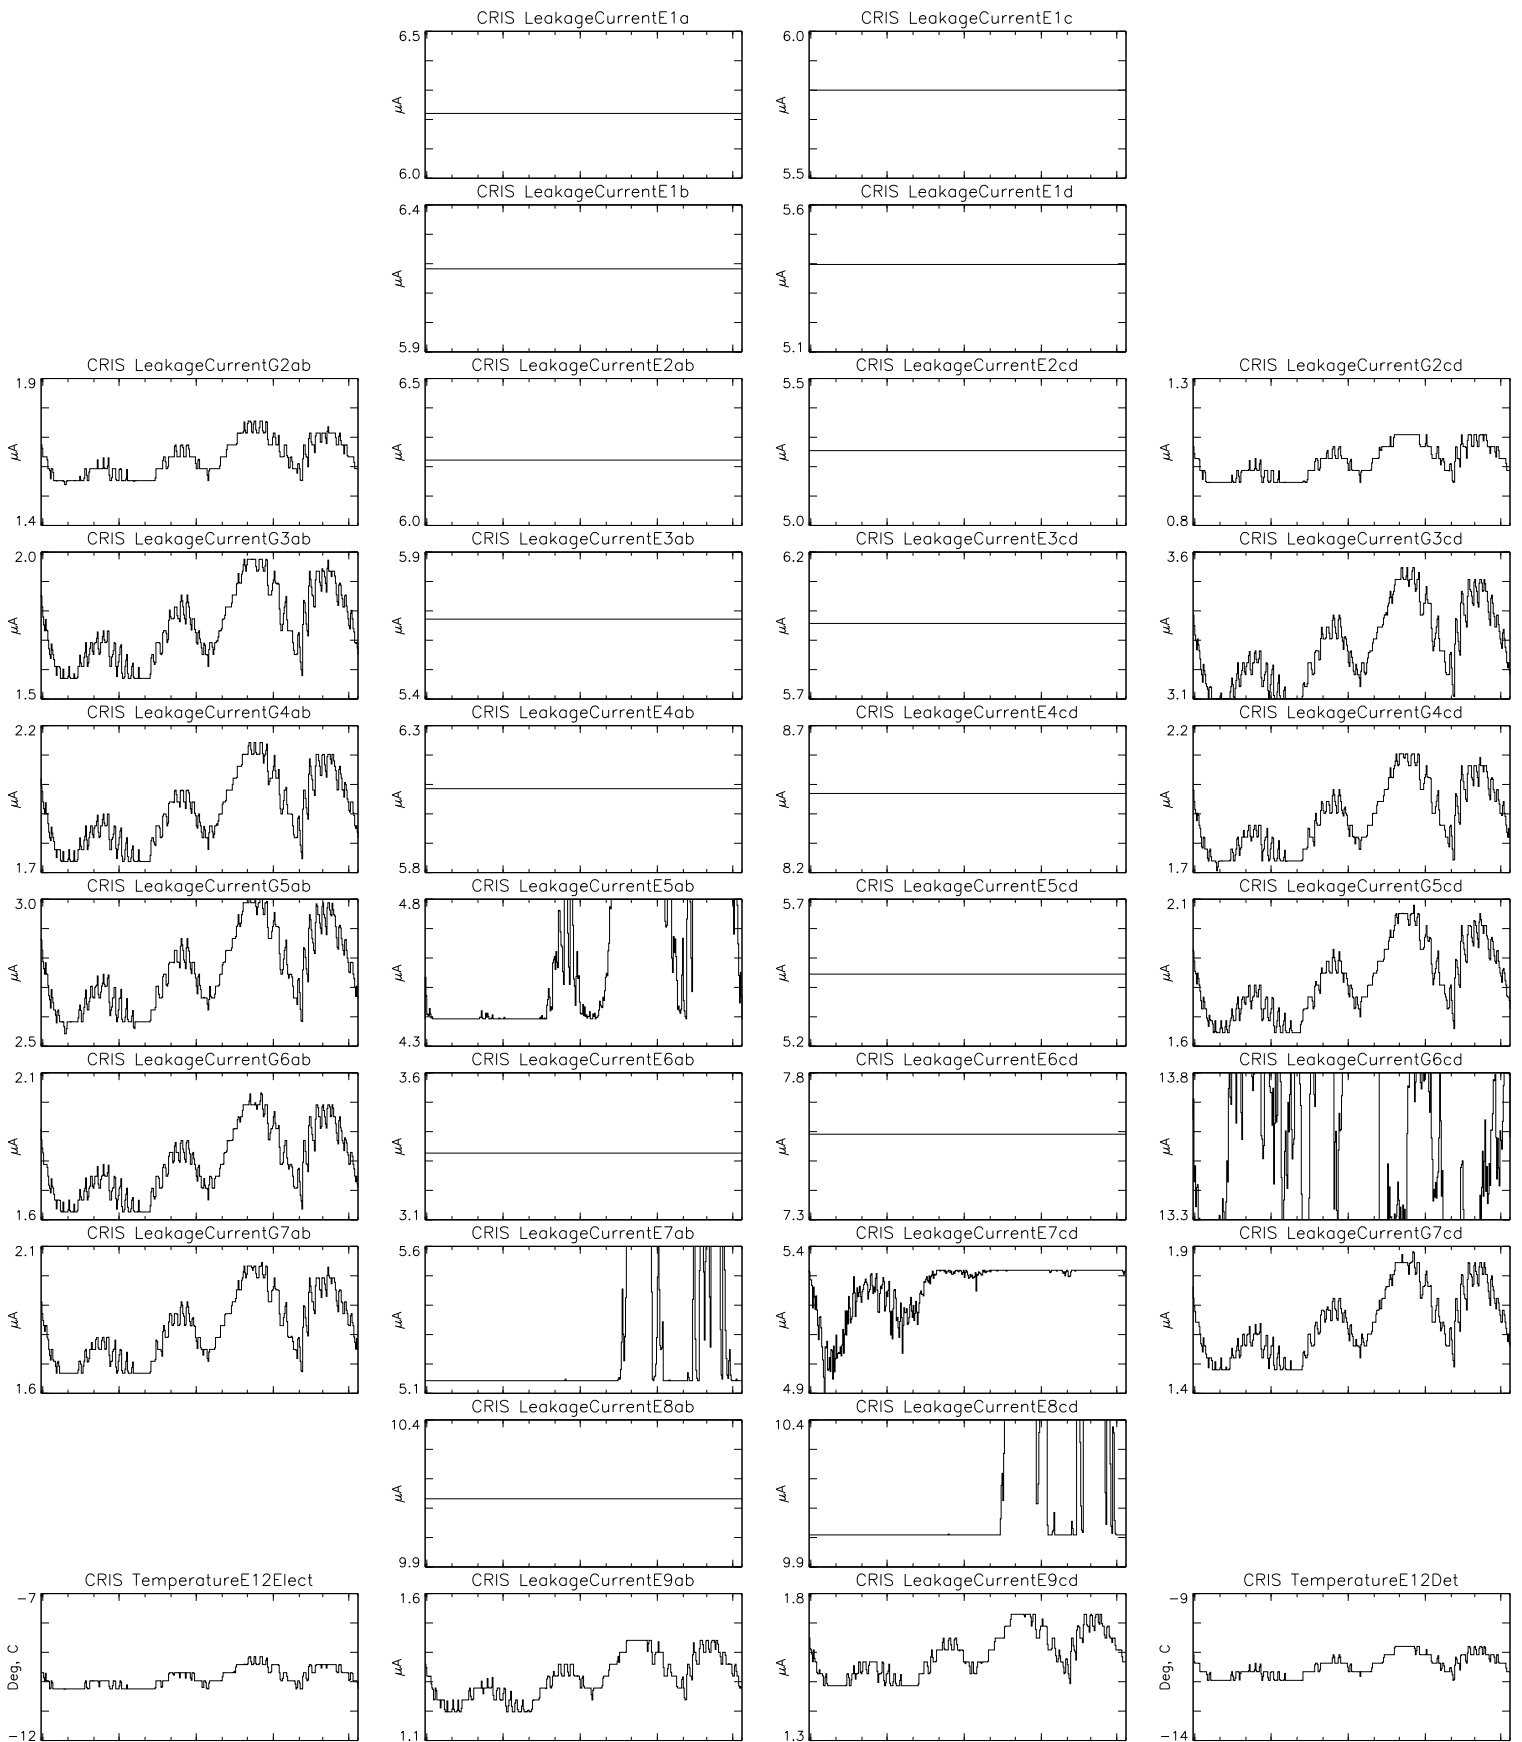

Bartels Rotation 2519-2532 – Daily Averages  
 (30-Mar-2018 thru 11-Apr-2019)  
 (089/2018 thru 101/2019)

Apr Jul Oct Jan Apr  
 time (30-Mar-2018 to 12-Apr-2019)

Bartels Rotation 2519–2532 – Daily Averages  
 (30–Mar–2018 thru 11–Apr–2019)  
 (089/2018 thru 101/2019)

Apr Jul Oct Jan Apr  
 time (30–Mar–2018 to 12–Apr–2019)

Bartels Rotation 2519-2532 – Daily Averages  
(30-Mar-2018 thru 11-Apr-2019)  
(089/2018 thru 101/2019)

Apr Jul Oct Jan Apr  
time (30-Mar-2018 to 12-Apr-2019)

Bartels Rotation 2519-2532 – Daily Averages  
 (30-Mar-2018 thru 11-Apr-2019)  
 (089/2018 thru 101/2019)