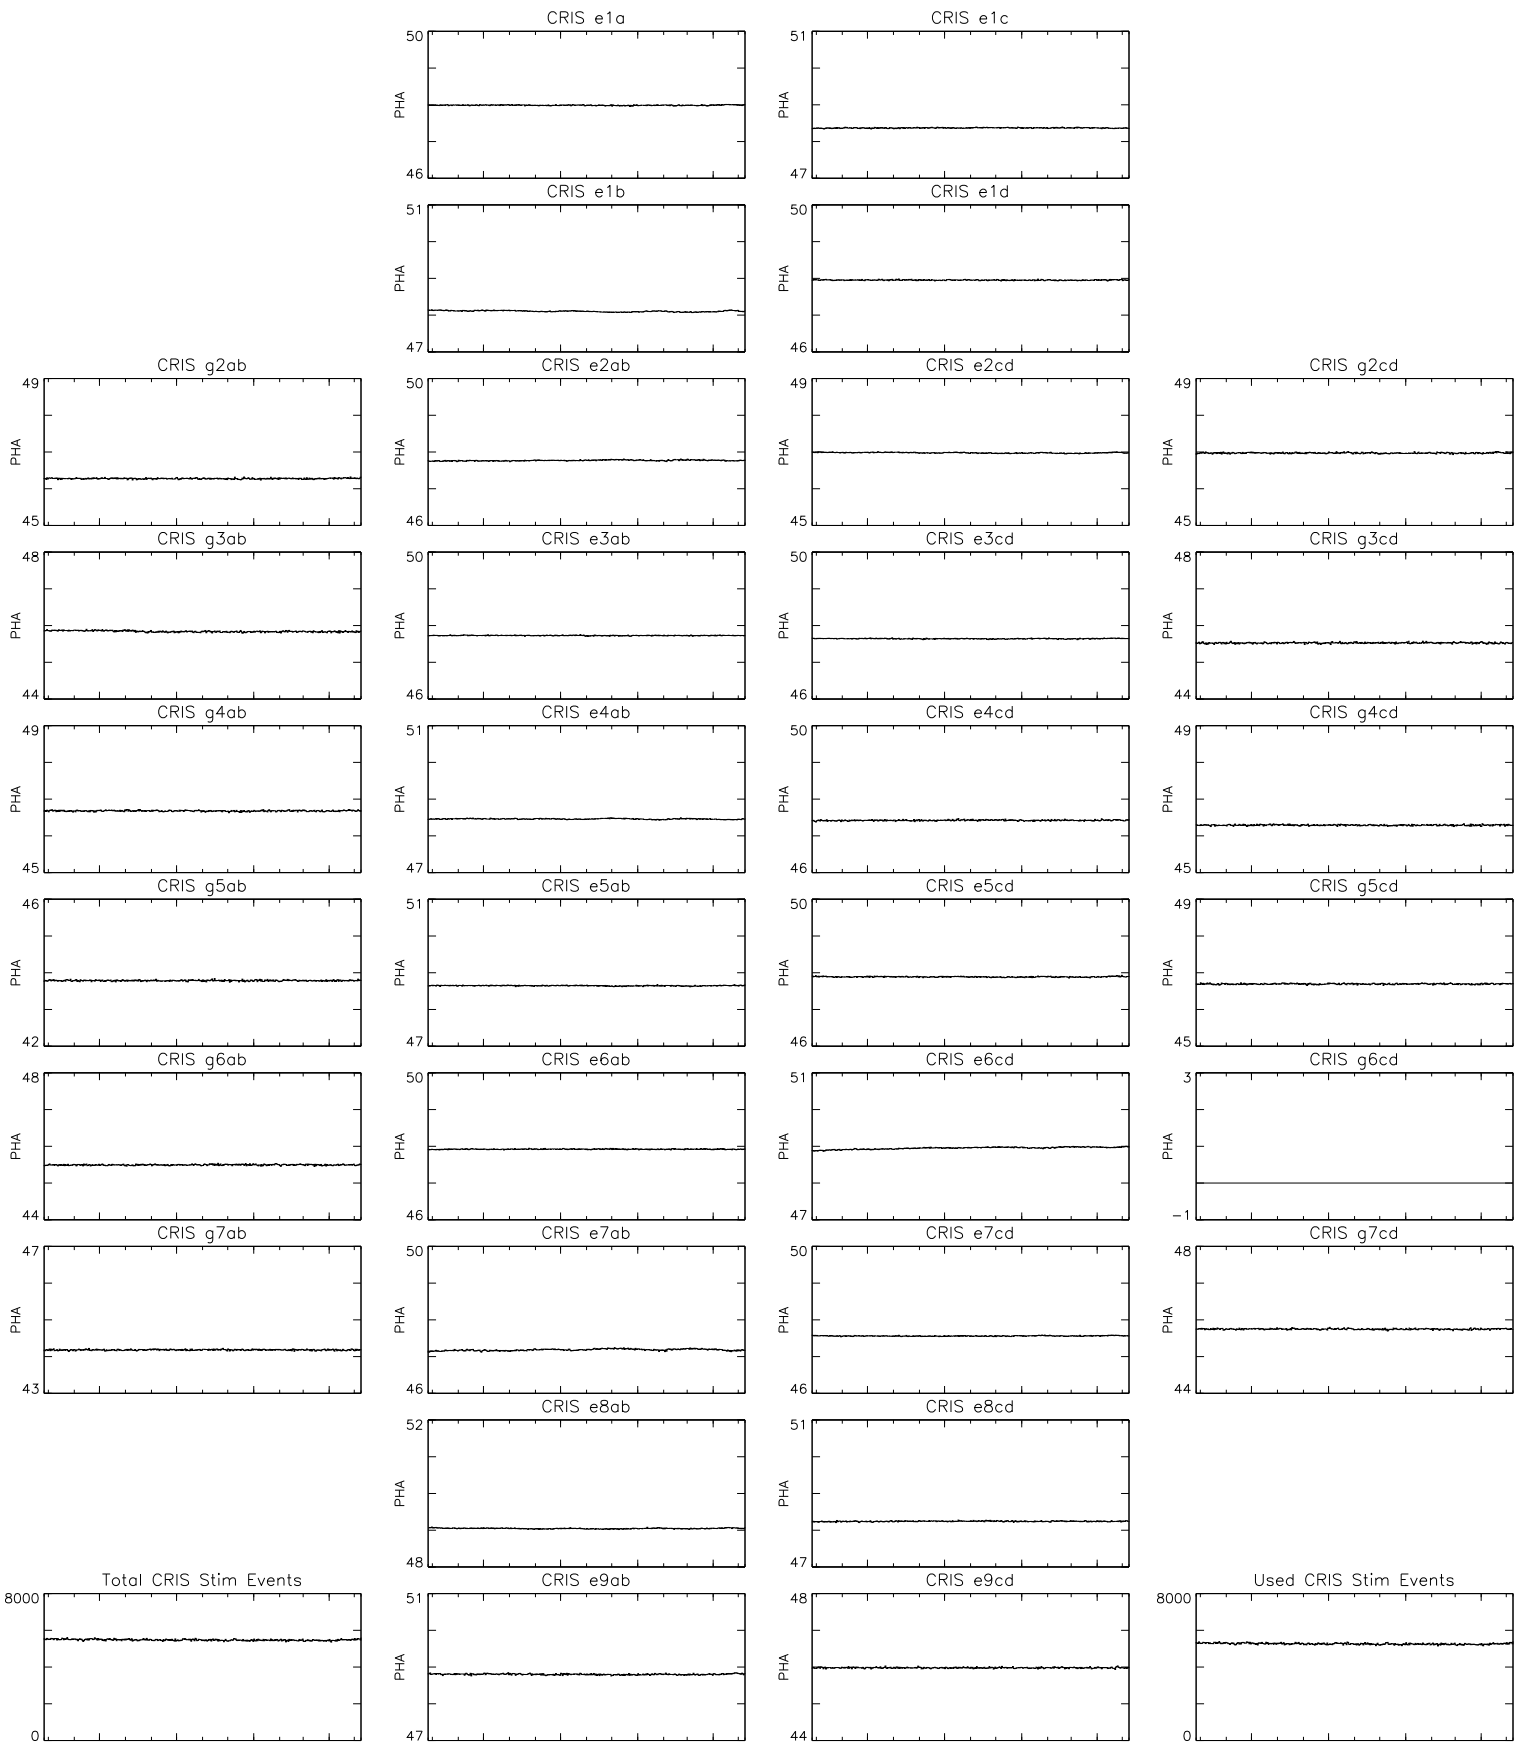

Bartels Rotation 2520–2533  
 Stim events – Daily fitted slope  
 (26–Apr–2018 thru 08–May–2019) (116/2018 thru 128/2019)

Jul
Oct
Jan
Apr  
 time (26–Apr–2018 to 09–May–2019)

Bartels Rotation 2520–2533  
 Stim events – Daily fitted offset  
 (26–Apr–2018 thru 08–May–2019) (116/2018 thru 128/2019)

Jul Oct Jan Apr  
 time (26–Apr–2018 to 09–May–2019)