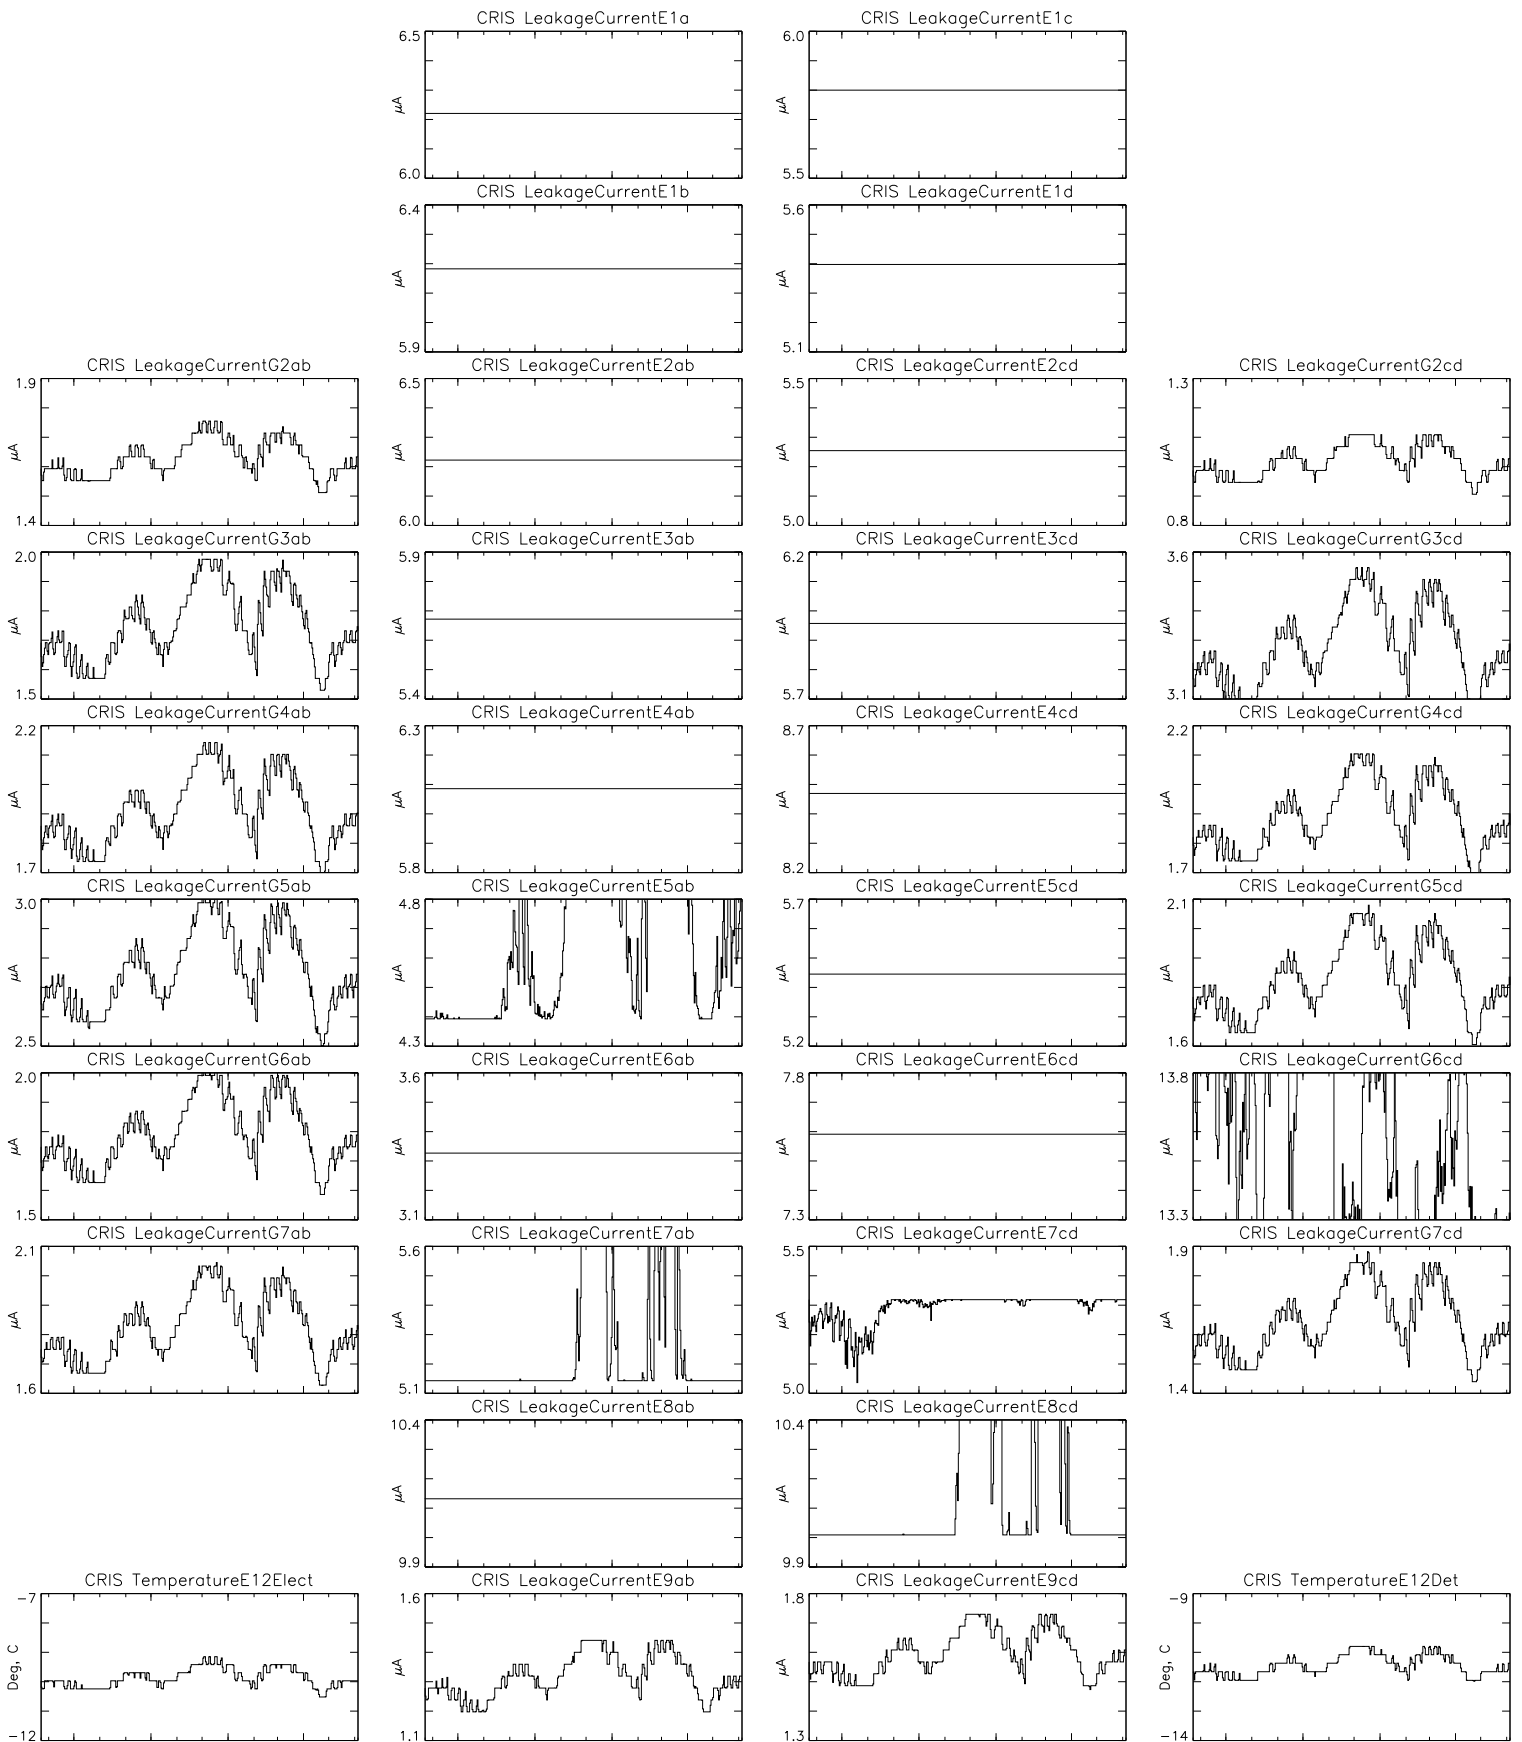

Bartels Rotation 2521-2534 – Daily Averages
 (23-May-2018 thru 04-Jun-2019)
 (143/2018 thru 155/2019)

Jul

Oct

Jan

Apr

time (23-May-2018 to 05-Jun-2019)

Bartels Rotation 2521-2534 – Daily Averages
 (23-May-2018 thru 04-Jun-2019)
 (143/2018 thru 155/2019)

Jul Oct Jan Apr
 time (23-May-2018 to 05-Jun-2019)

Bartels Rotation 2521-2534 – Daily Averages
(23-May-2018 thru 04-Jun-2019)
(143/2018 thru 155/2019)

Jul Oct Jan Apr
time (23-May-2018 to 05-Jun-2019)

Bartels Rotation 2521-2534 – Daily Averages
 (23-May-2018 thru 04-Jun-2019)
 (143/2018 thru 155/2019)

Jul Oct Jan Apr
 time (23-May-2018 to 05-Jun-2019)