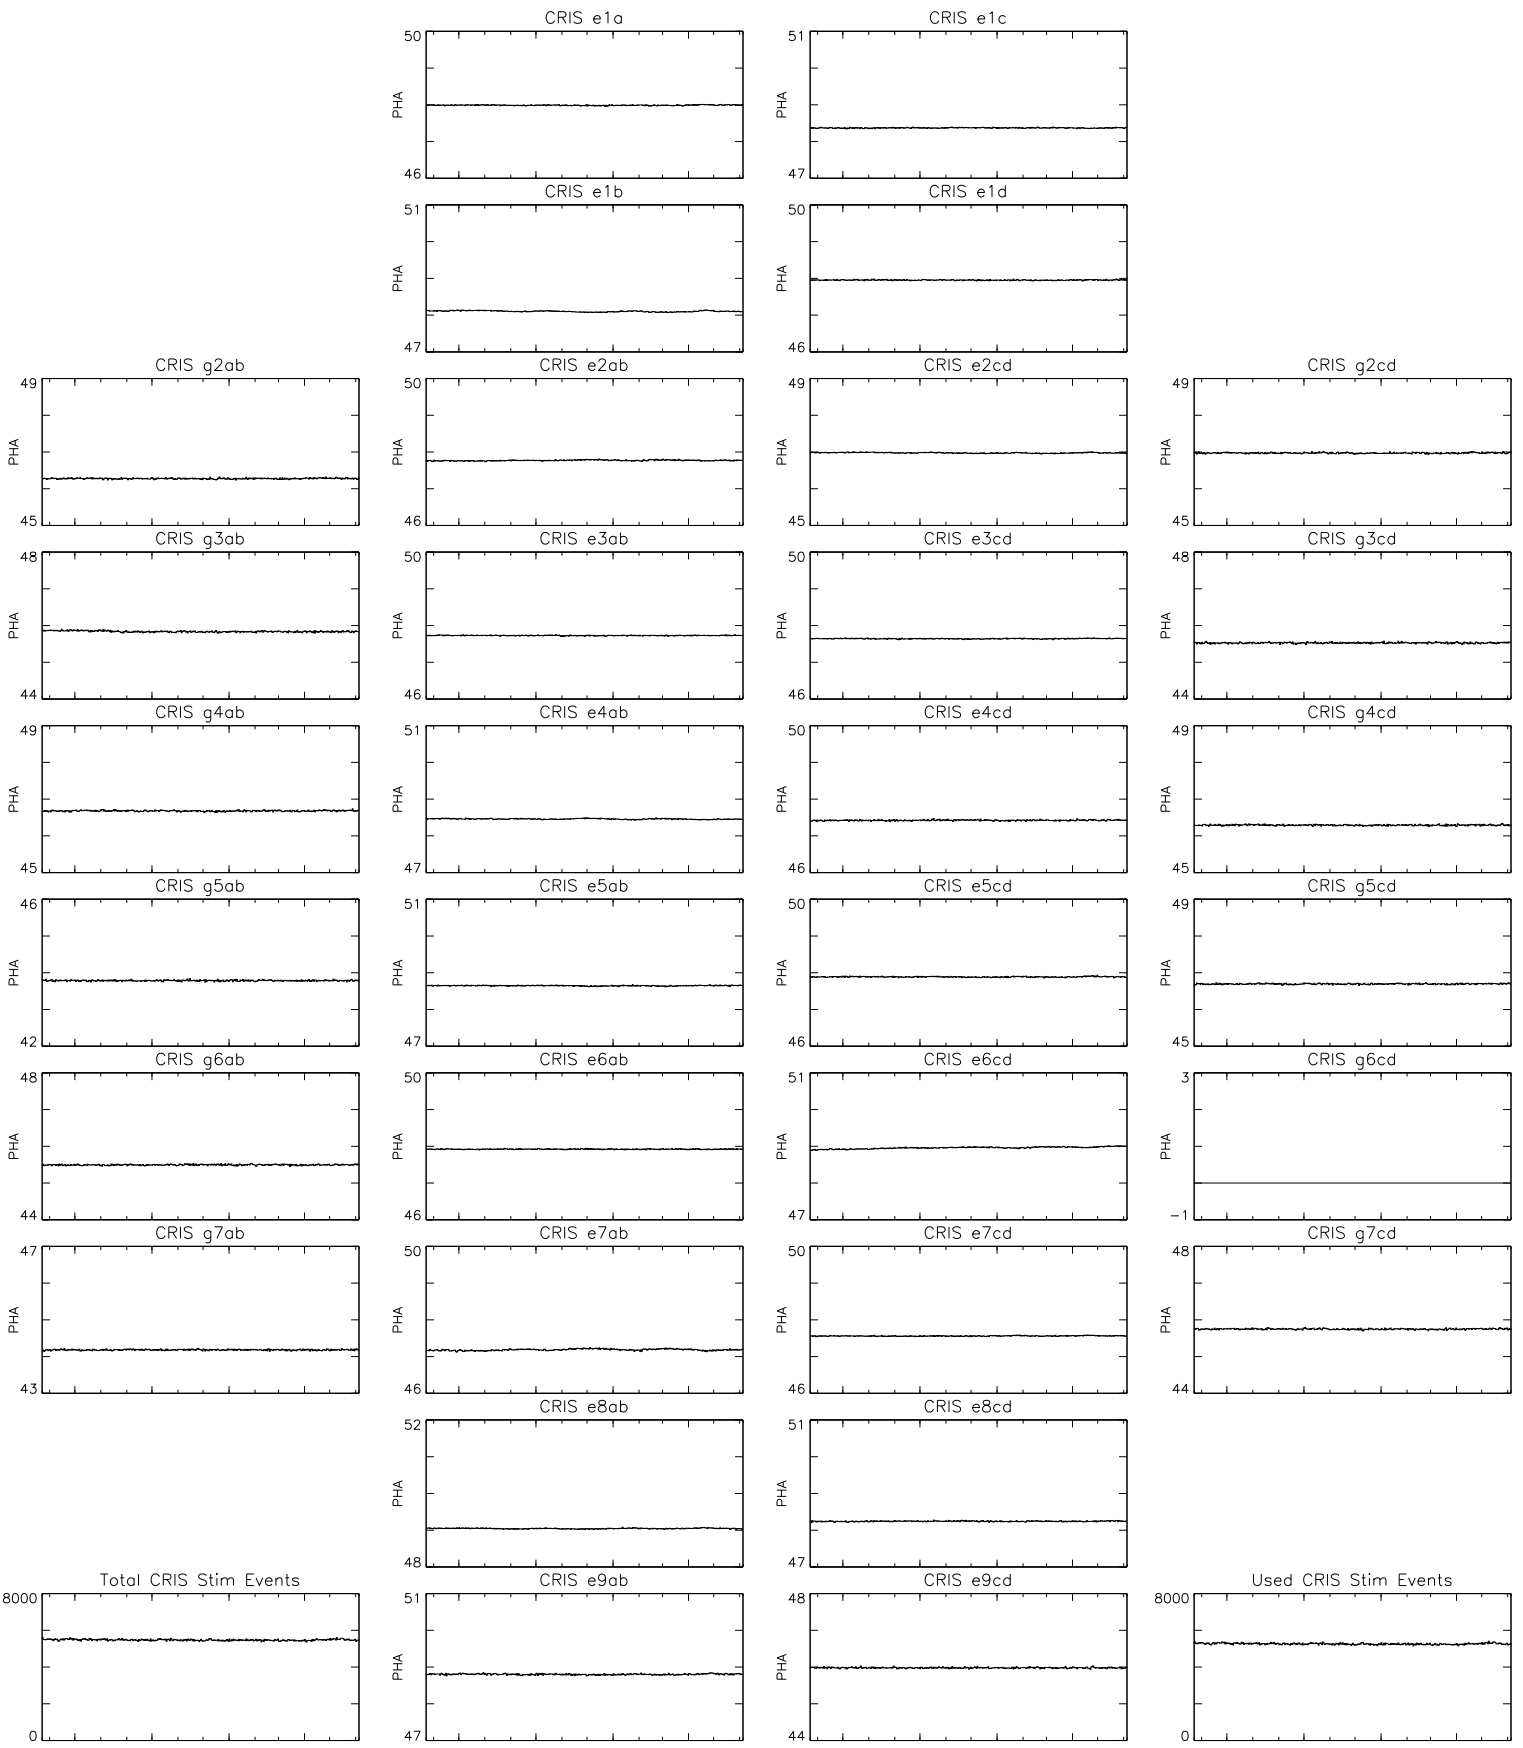

Bartels Rotation 2521–2534  
 Stim events – Daily fitted slope  
 (23–May–2018 thru 04–Jun–2019) (143/2018 thru 155/2019)

Bartels Rotation 2521–2534  
 Stim events – Daily fitted offset  
 (23–May–2018 thru 04–Jun–2019) (143/2018 thru 155/2019)

Jul Oct Jan Apr  
 time (23–May–2018 to 05–Jun–2019)