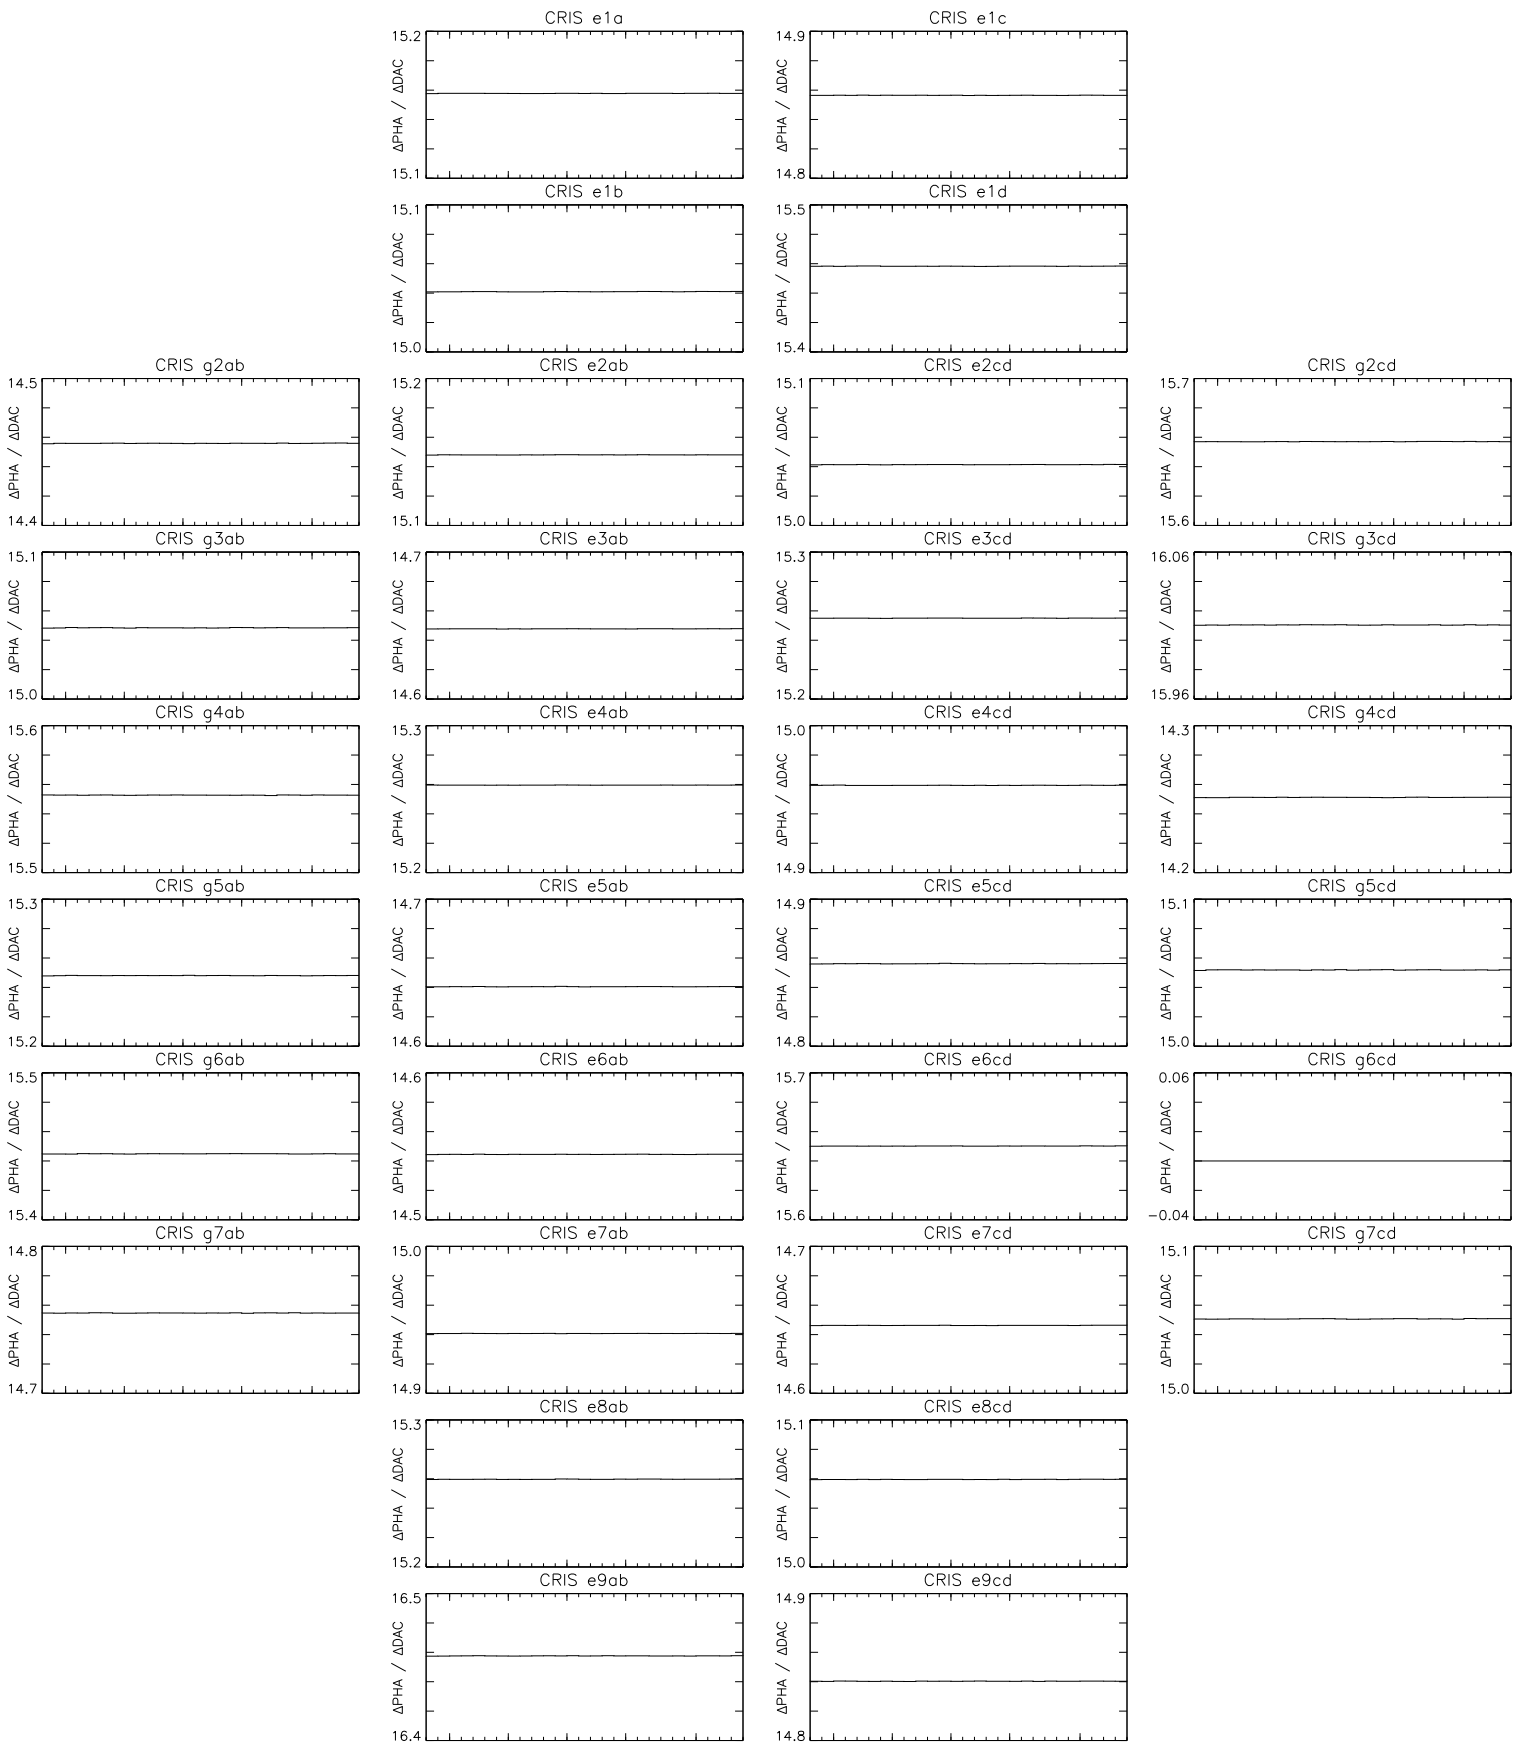

Bartels Rotation 2534
 Stim events – Daily fitted slope
 (09–May–2019 thru 04–Jun–2019) (129/2019 thru 155/2019)

Bartels Rotation 2534
 Stim events – Daily fitted offset
 (09–May–2019 thru 04–Jun–2019) (129/2019 thru 155/2019)