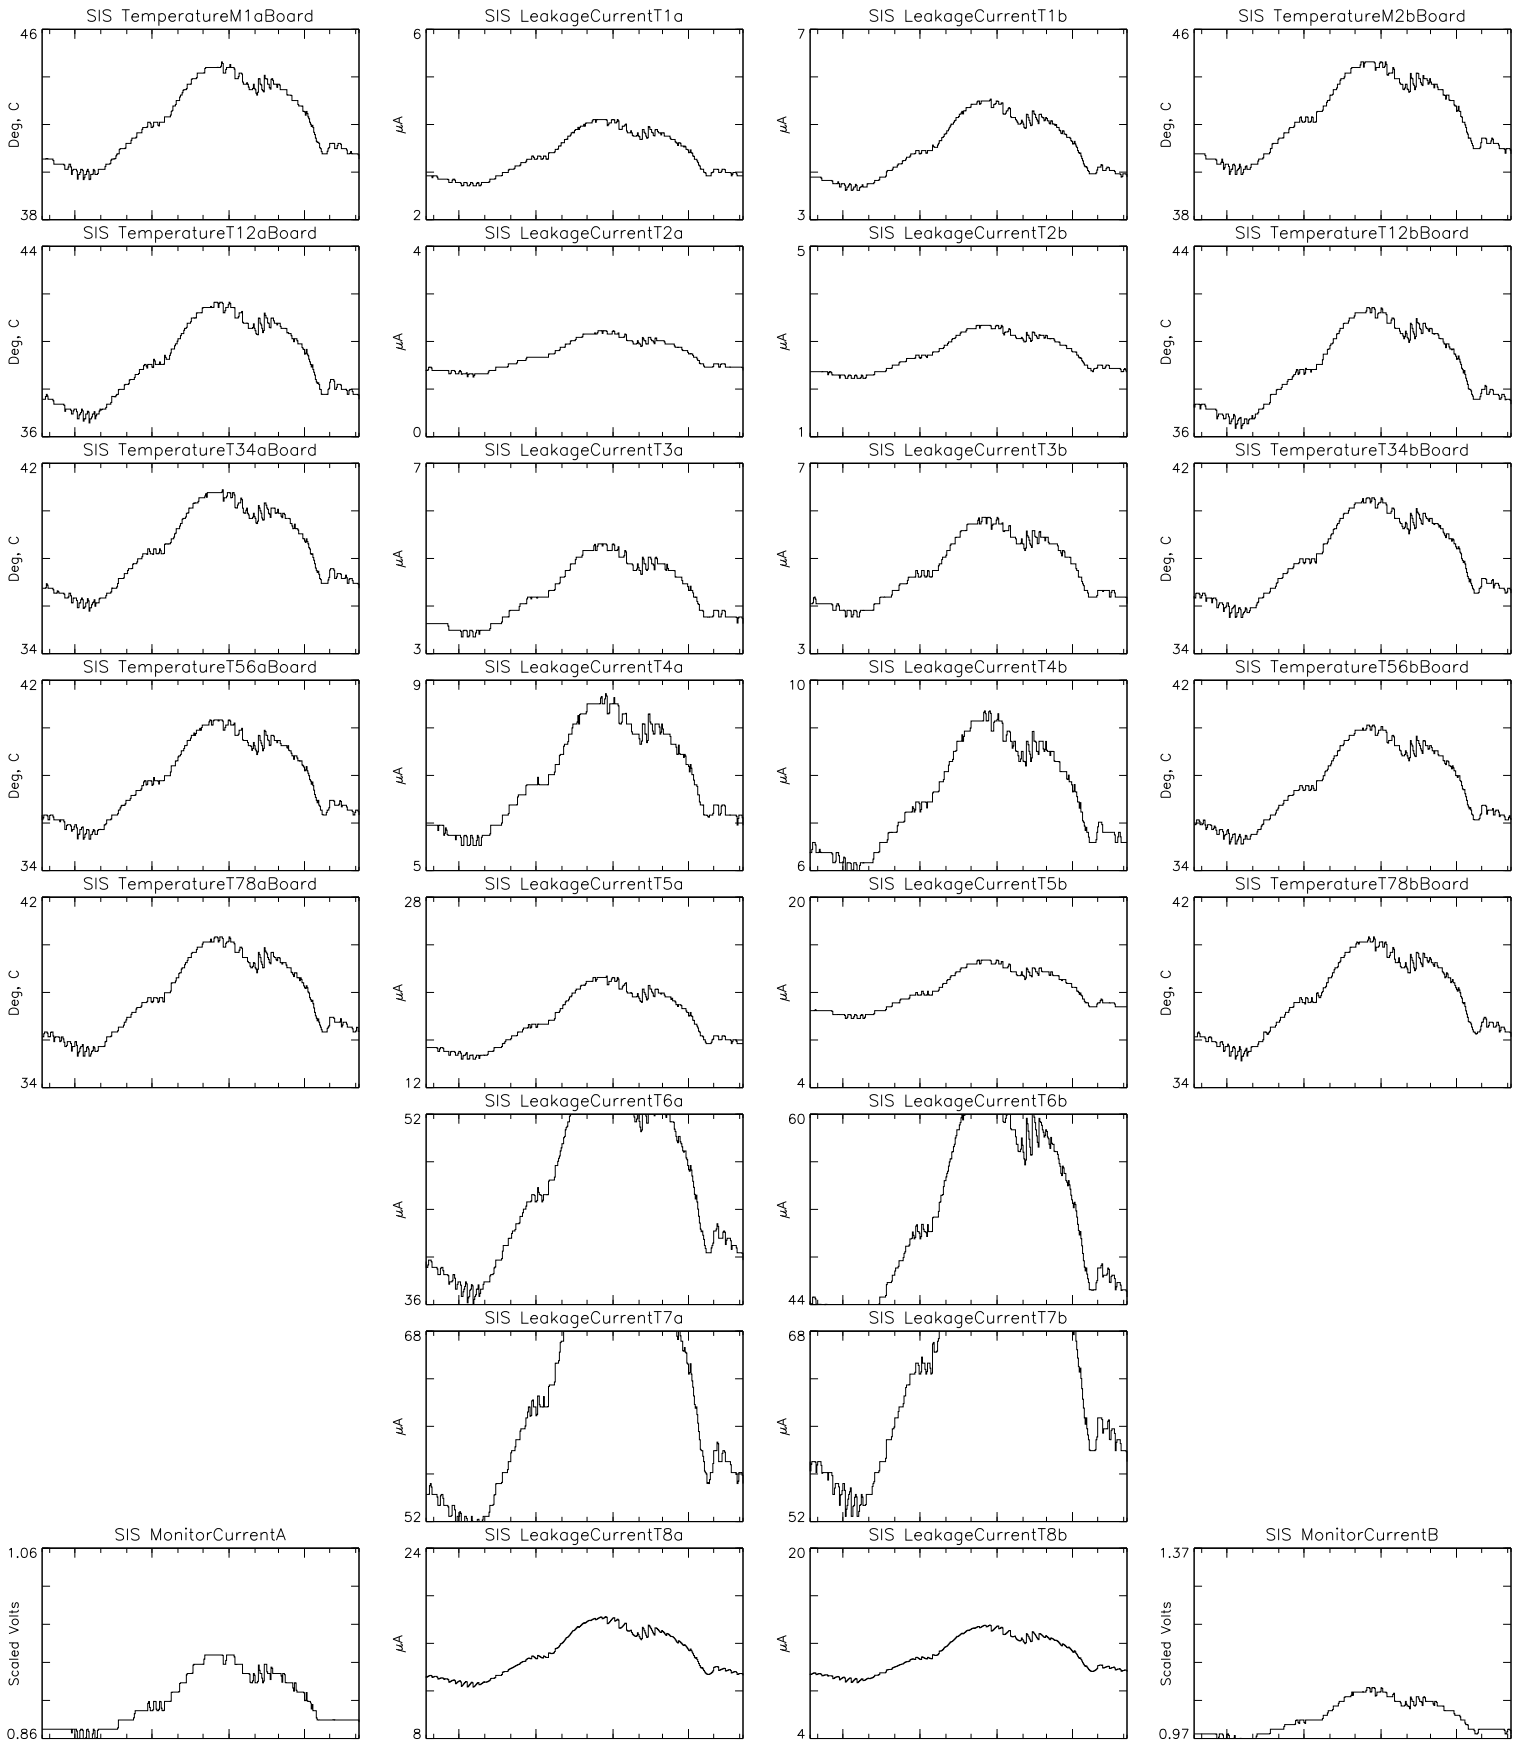

# Bartels Rotation 2521-2534 – Daily Averages (23-May-2018 thru 04-Jun-2019) (143/2018 thru 155/2019)

time (23-May-2018 to 05-Jun-2019)

Bartels Rotation 2521-2534 – Daily Averages  
(23-May-2018 thru 04-Jun-2019)  
(143/2018 thru 155/2019)

Bartels Rotation 2521-2534 – Daily Averages  
 (23-May-2018 thru 04-Jun-2019)  
 (143/2018 thru 155/2019)

Jul Oct Jan Apr  
 time (23-May-2018 to 05-Jun-2019)