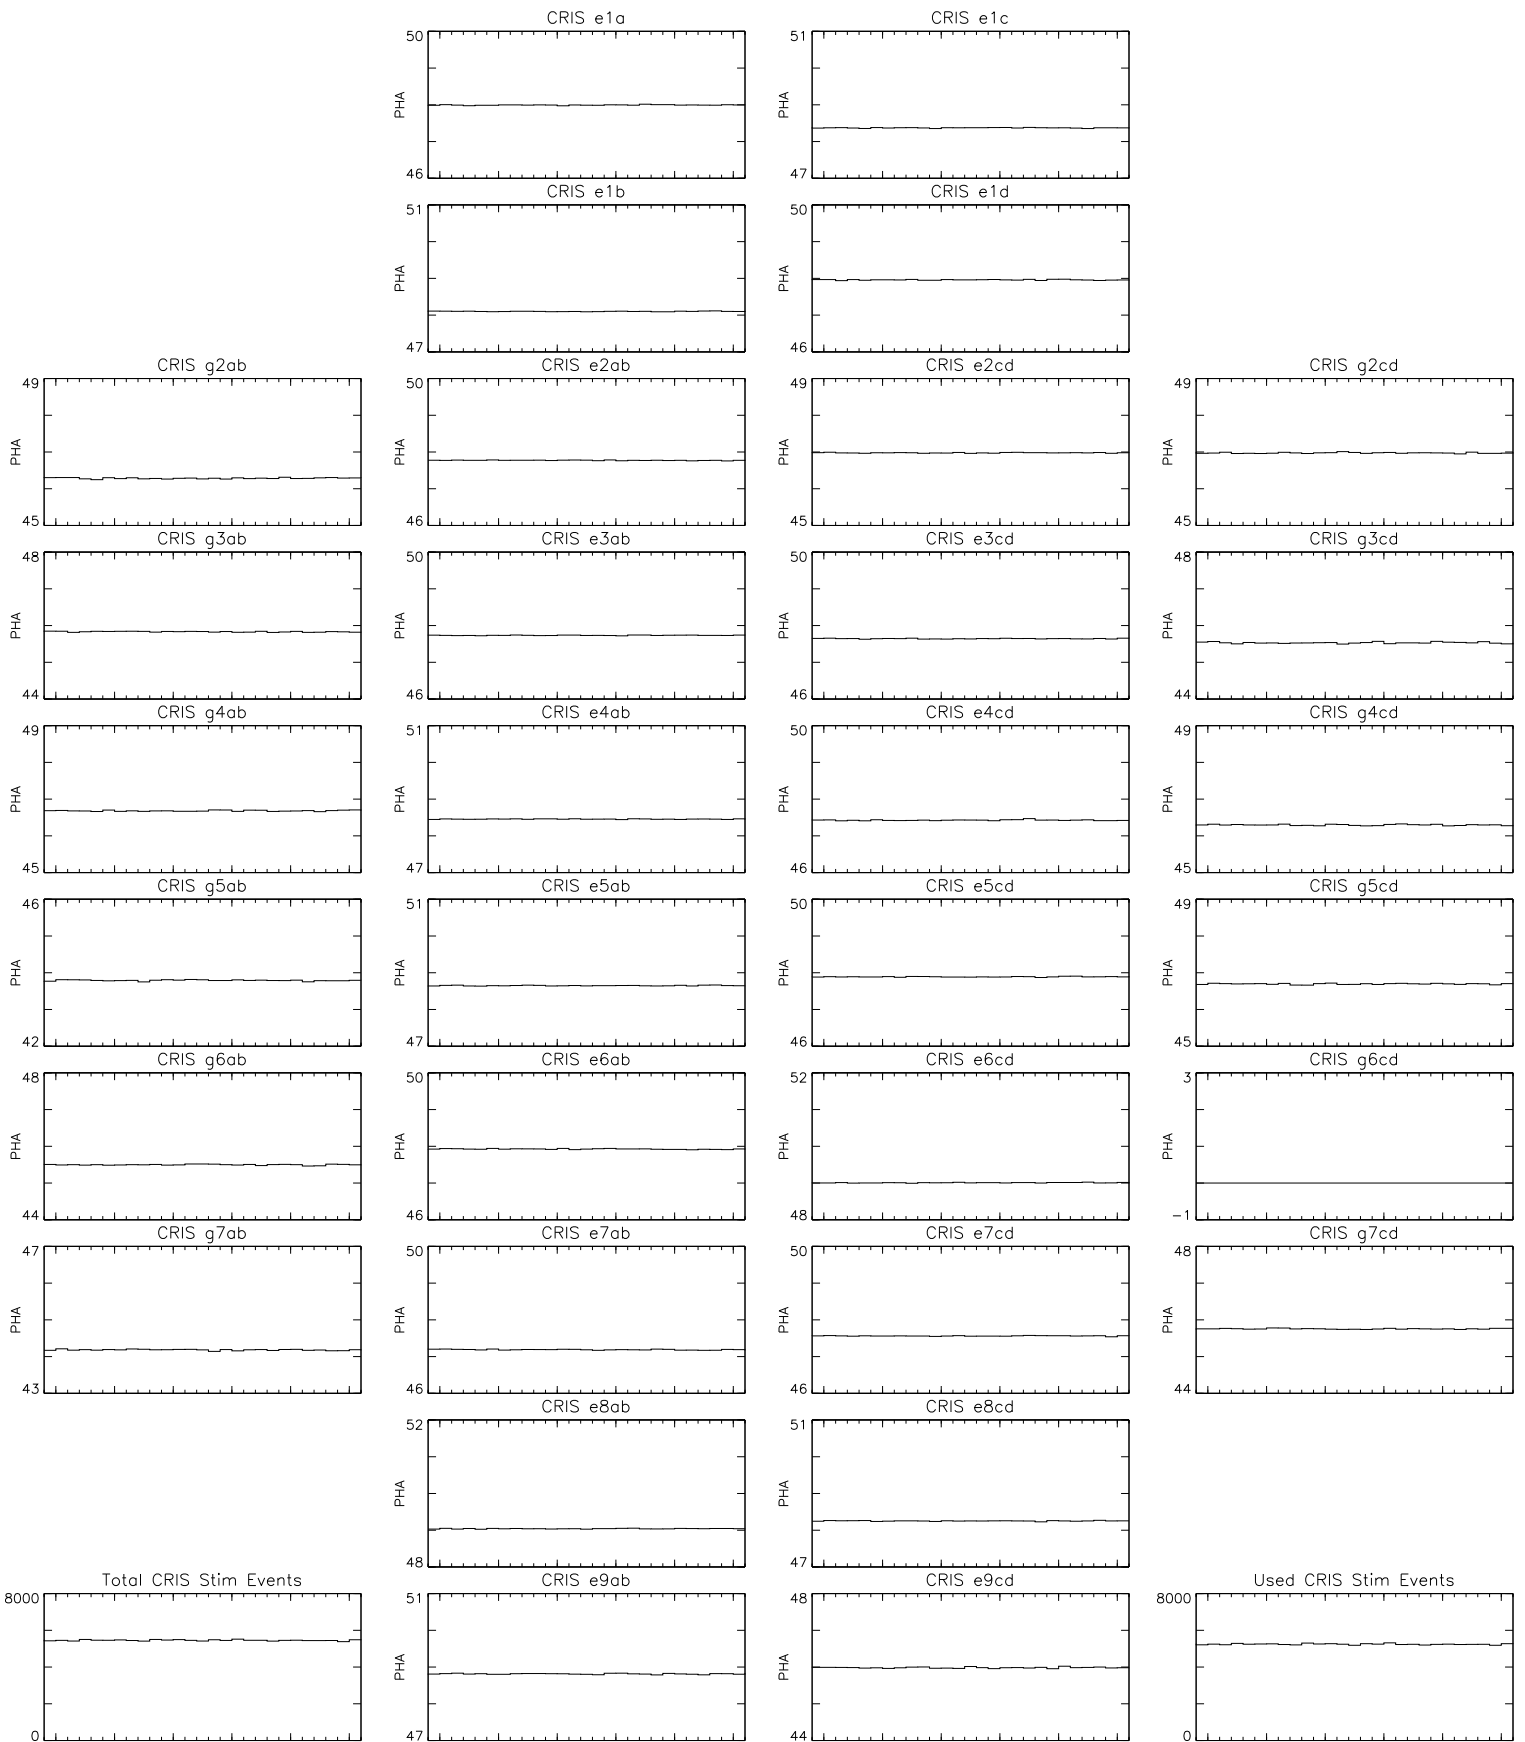

Bartels Rotation 2535  
 Stim events – Daily fitted slope  
 (05-Jun-2019 thru 01-Jul-2019) (156/2019 thru 182/2019)

Bartels Rotation 2535  
Stim events - Daily fitted offset  
(05-Jun-2019 thru 01-Jul-2019) (156/2019 thru 182/2019)

6 11 16 21 26 Jul 1  
time (05-Jun-2019 to 02-Jul-2019)