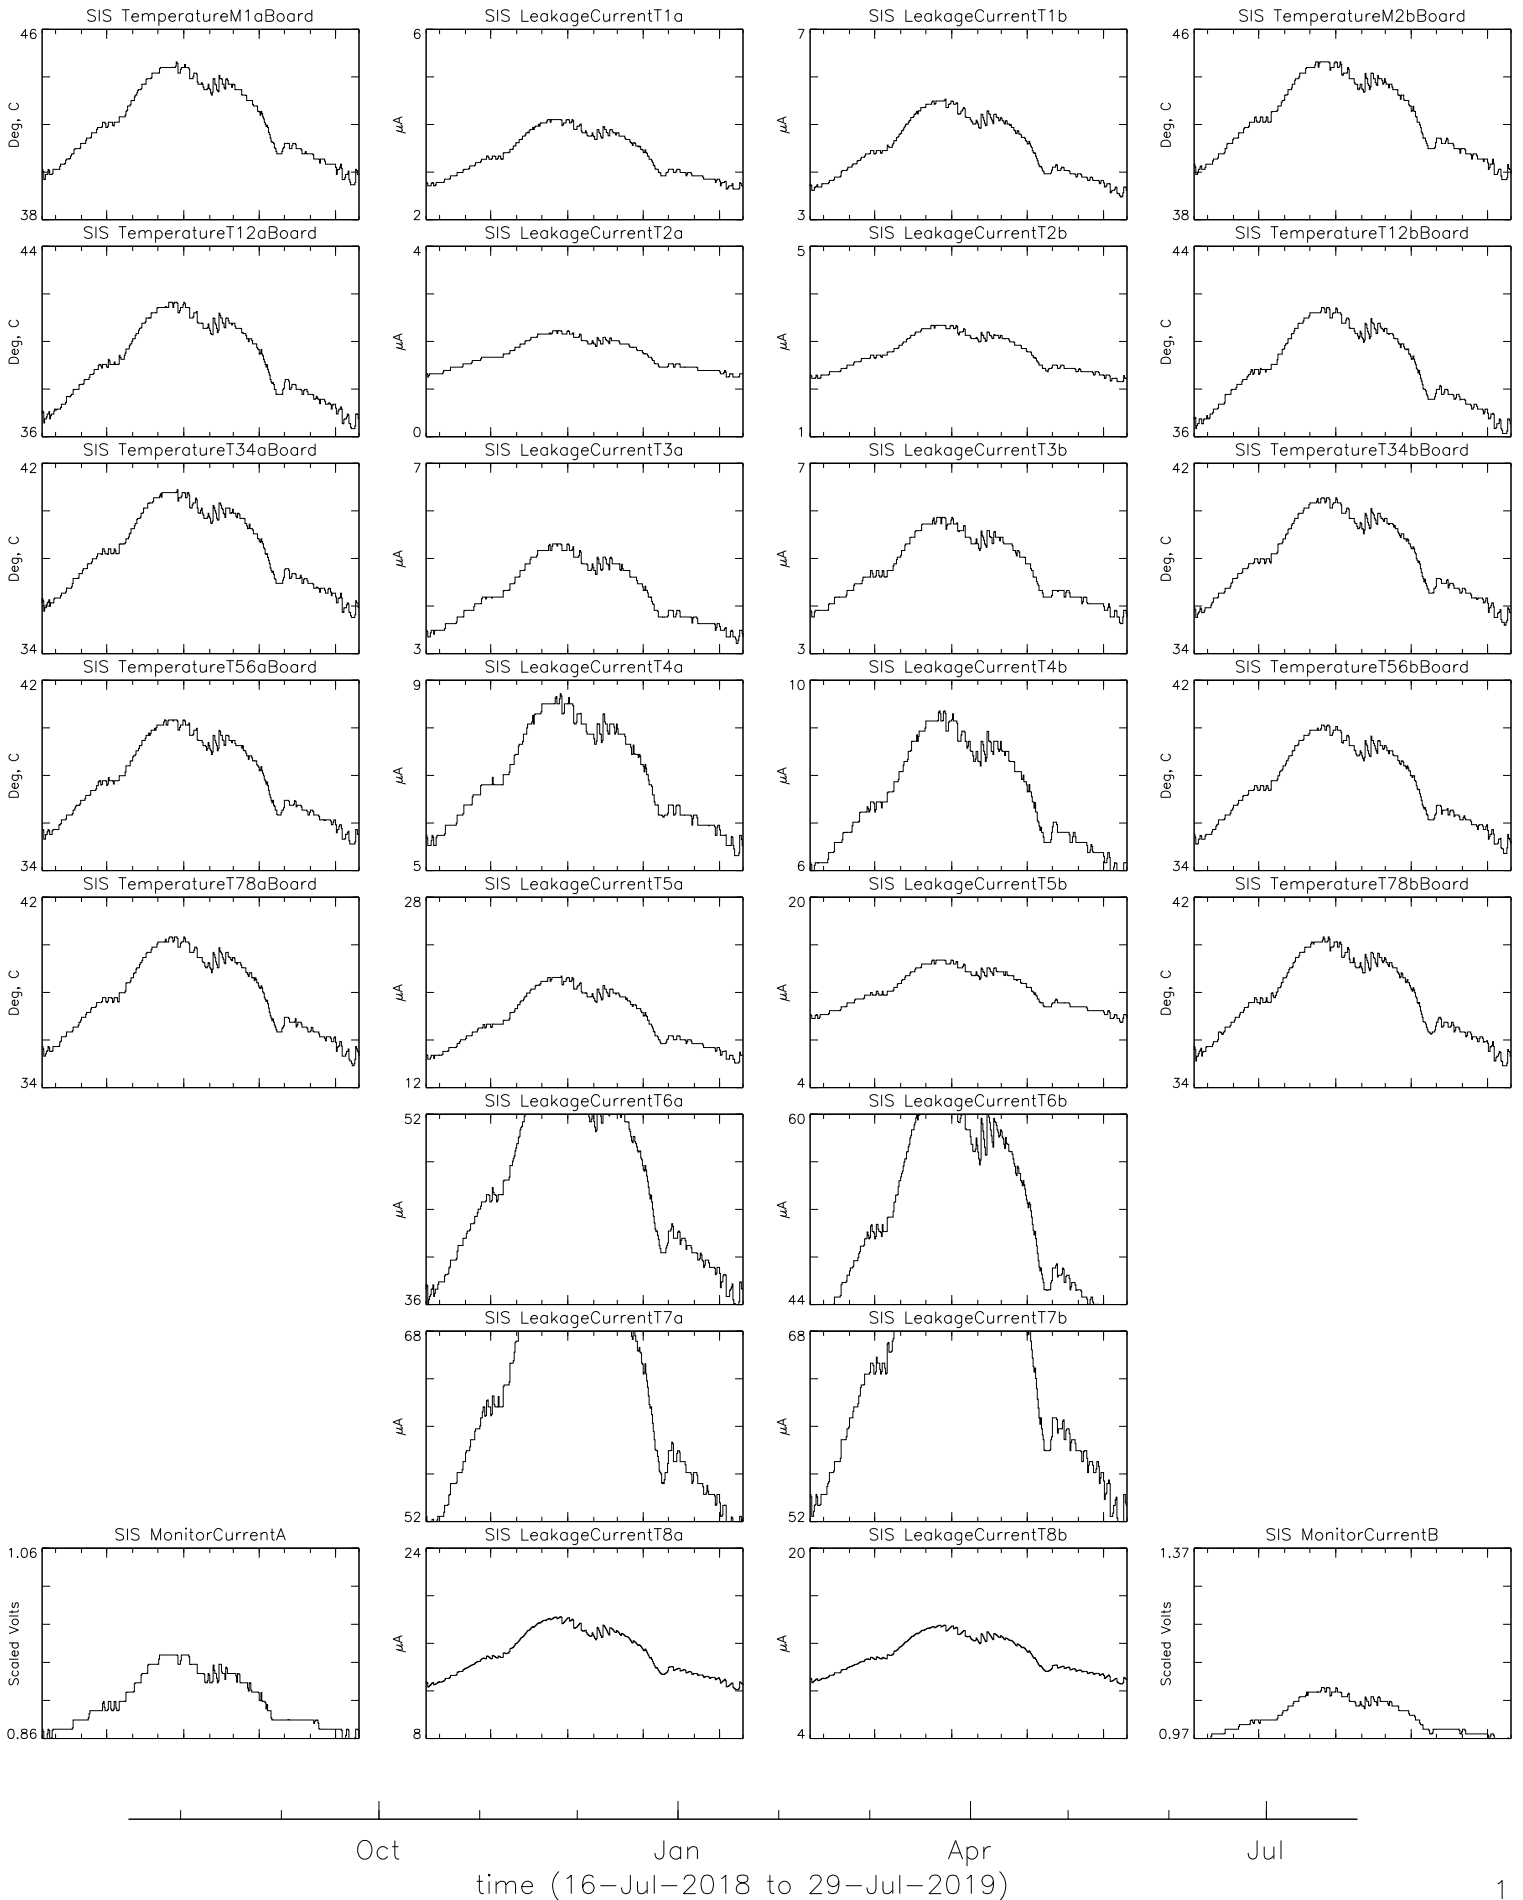

Bartels Rotation 2523-2536 – Daily Averages (16-Jul-2018 thru 28-Jul-2019) (197/2018 thru 209/2019)

Bartels Rotation 2523-2536 – Daily Averages
(16-Jul-2018 thru 28-Jul-2019)
(197/2018 thru 209/2019)