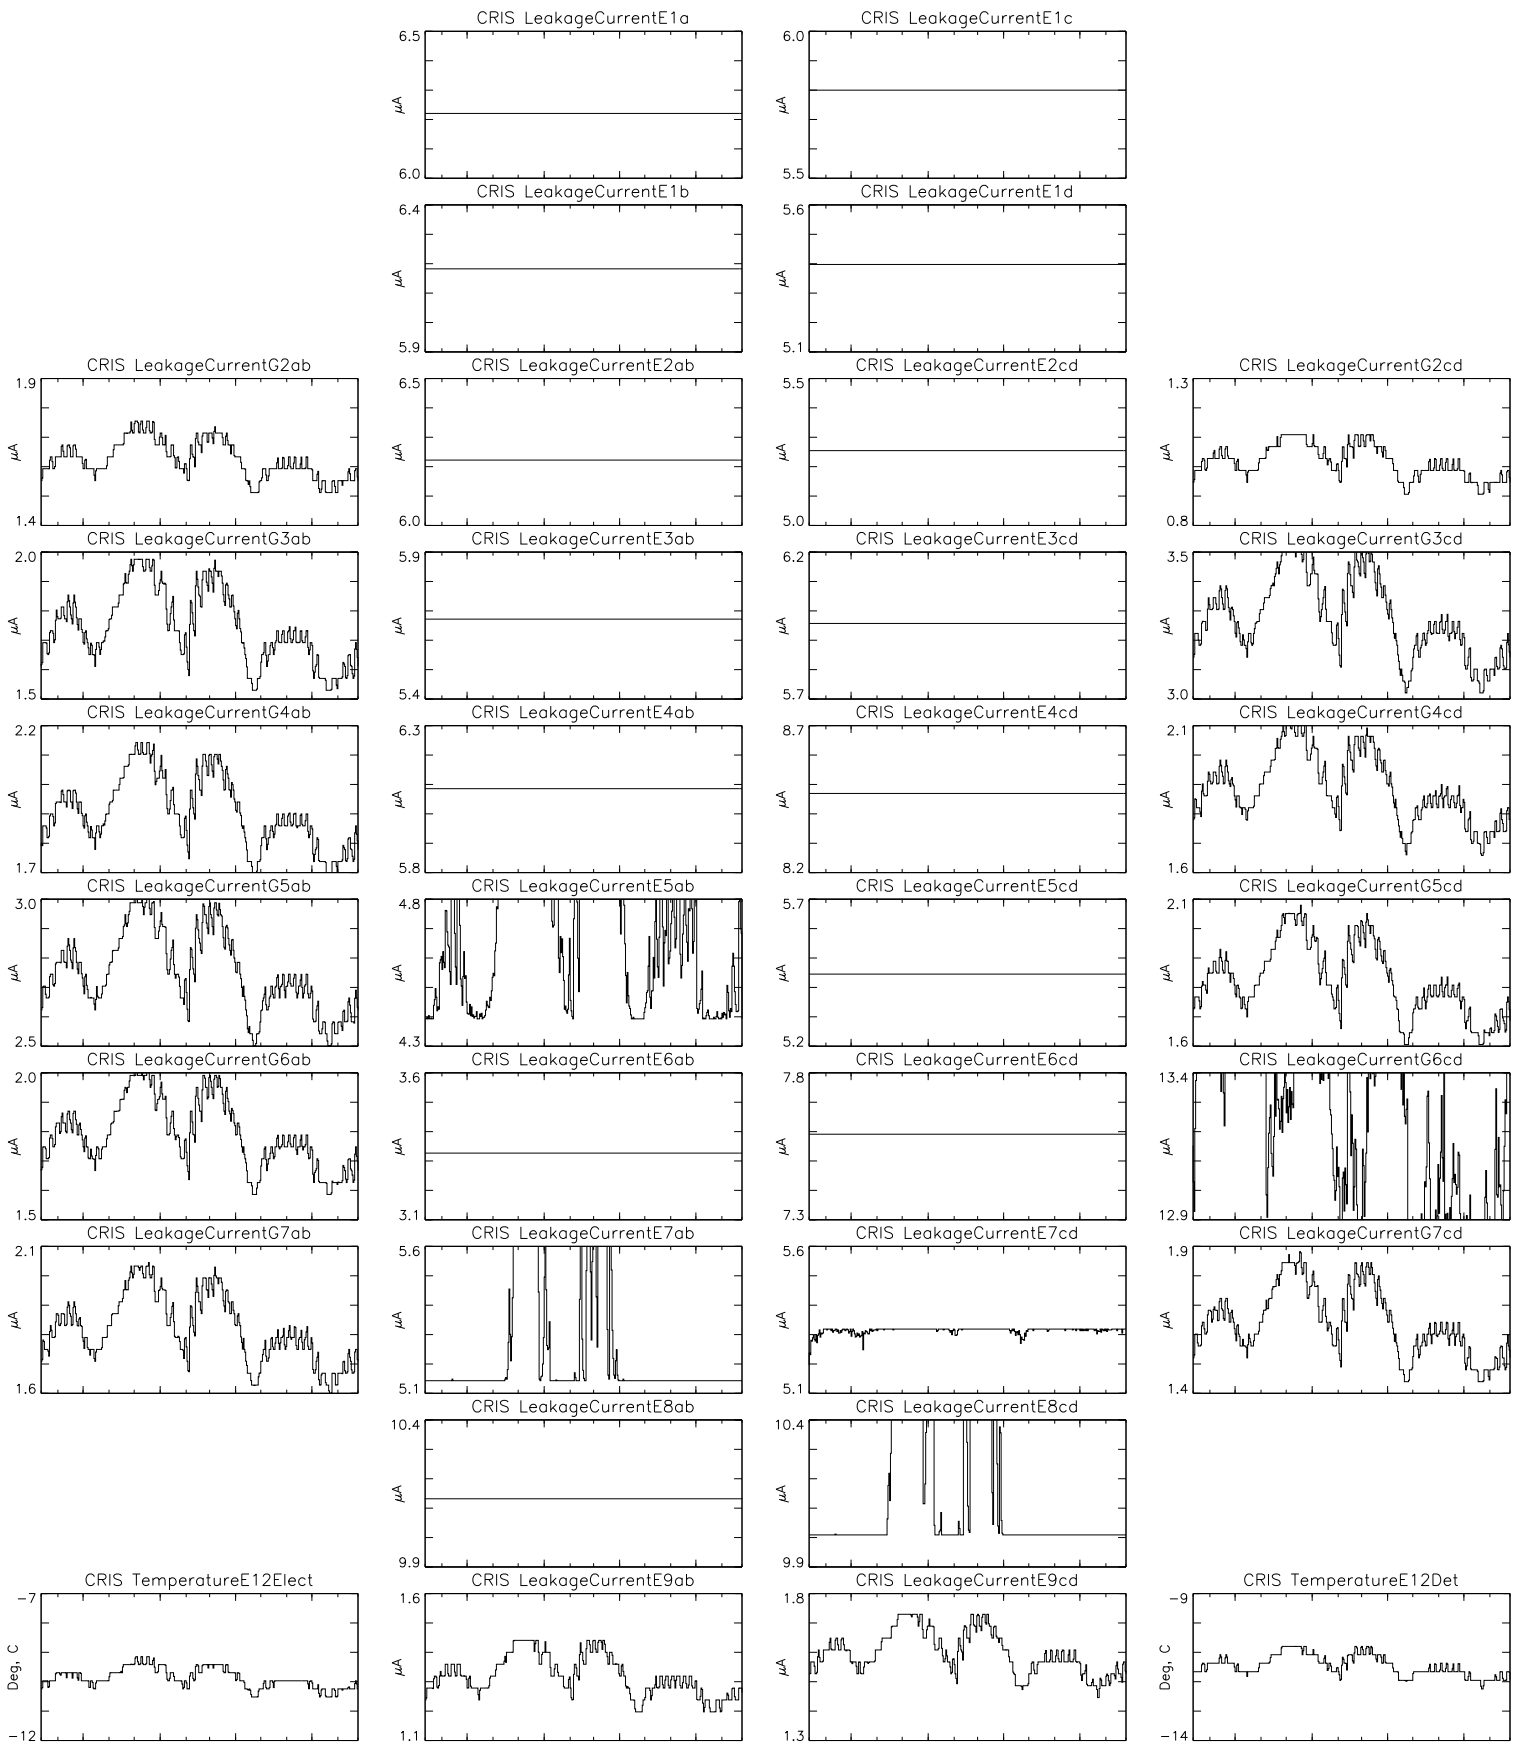

Bartels Rotation 2524-2537 – Daily Averages  
(12-Aug-2018 thru 24-Aug-2019)  
(224/2018 thru 236/2019)

Oct

Jan

Apr

Jul

time (12-Aug-2018 to 25-Aug-2019)

Bartels Rotation 2524-2537 - Daily Averages  
 (12-Aug-2018 thru 24-Aug-2019)  
 (224/2018 thru 236/2019)

Oct

Jan

Apr

Jul

time (12-Aug-2018 to 25-Aug-2019)

Bartels Rotation 2524-2537 – Daily Averages  
(12-Aug-2018 thru 24-Aug-2019)  
(224/2018 thru 236/2019)

Oct Jan Apr Jul  
time (12-Aug-2018 to 25-Aug-2019)

Bartels Rotation 2524-2537 – Daily Averages  
 (12-Aug-2018 thru 24-Aug-2019)  
 (224/2018 thru 236/2019)