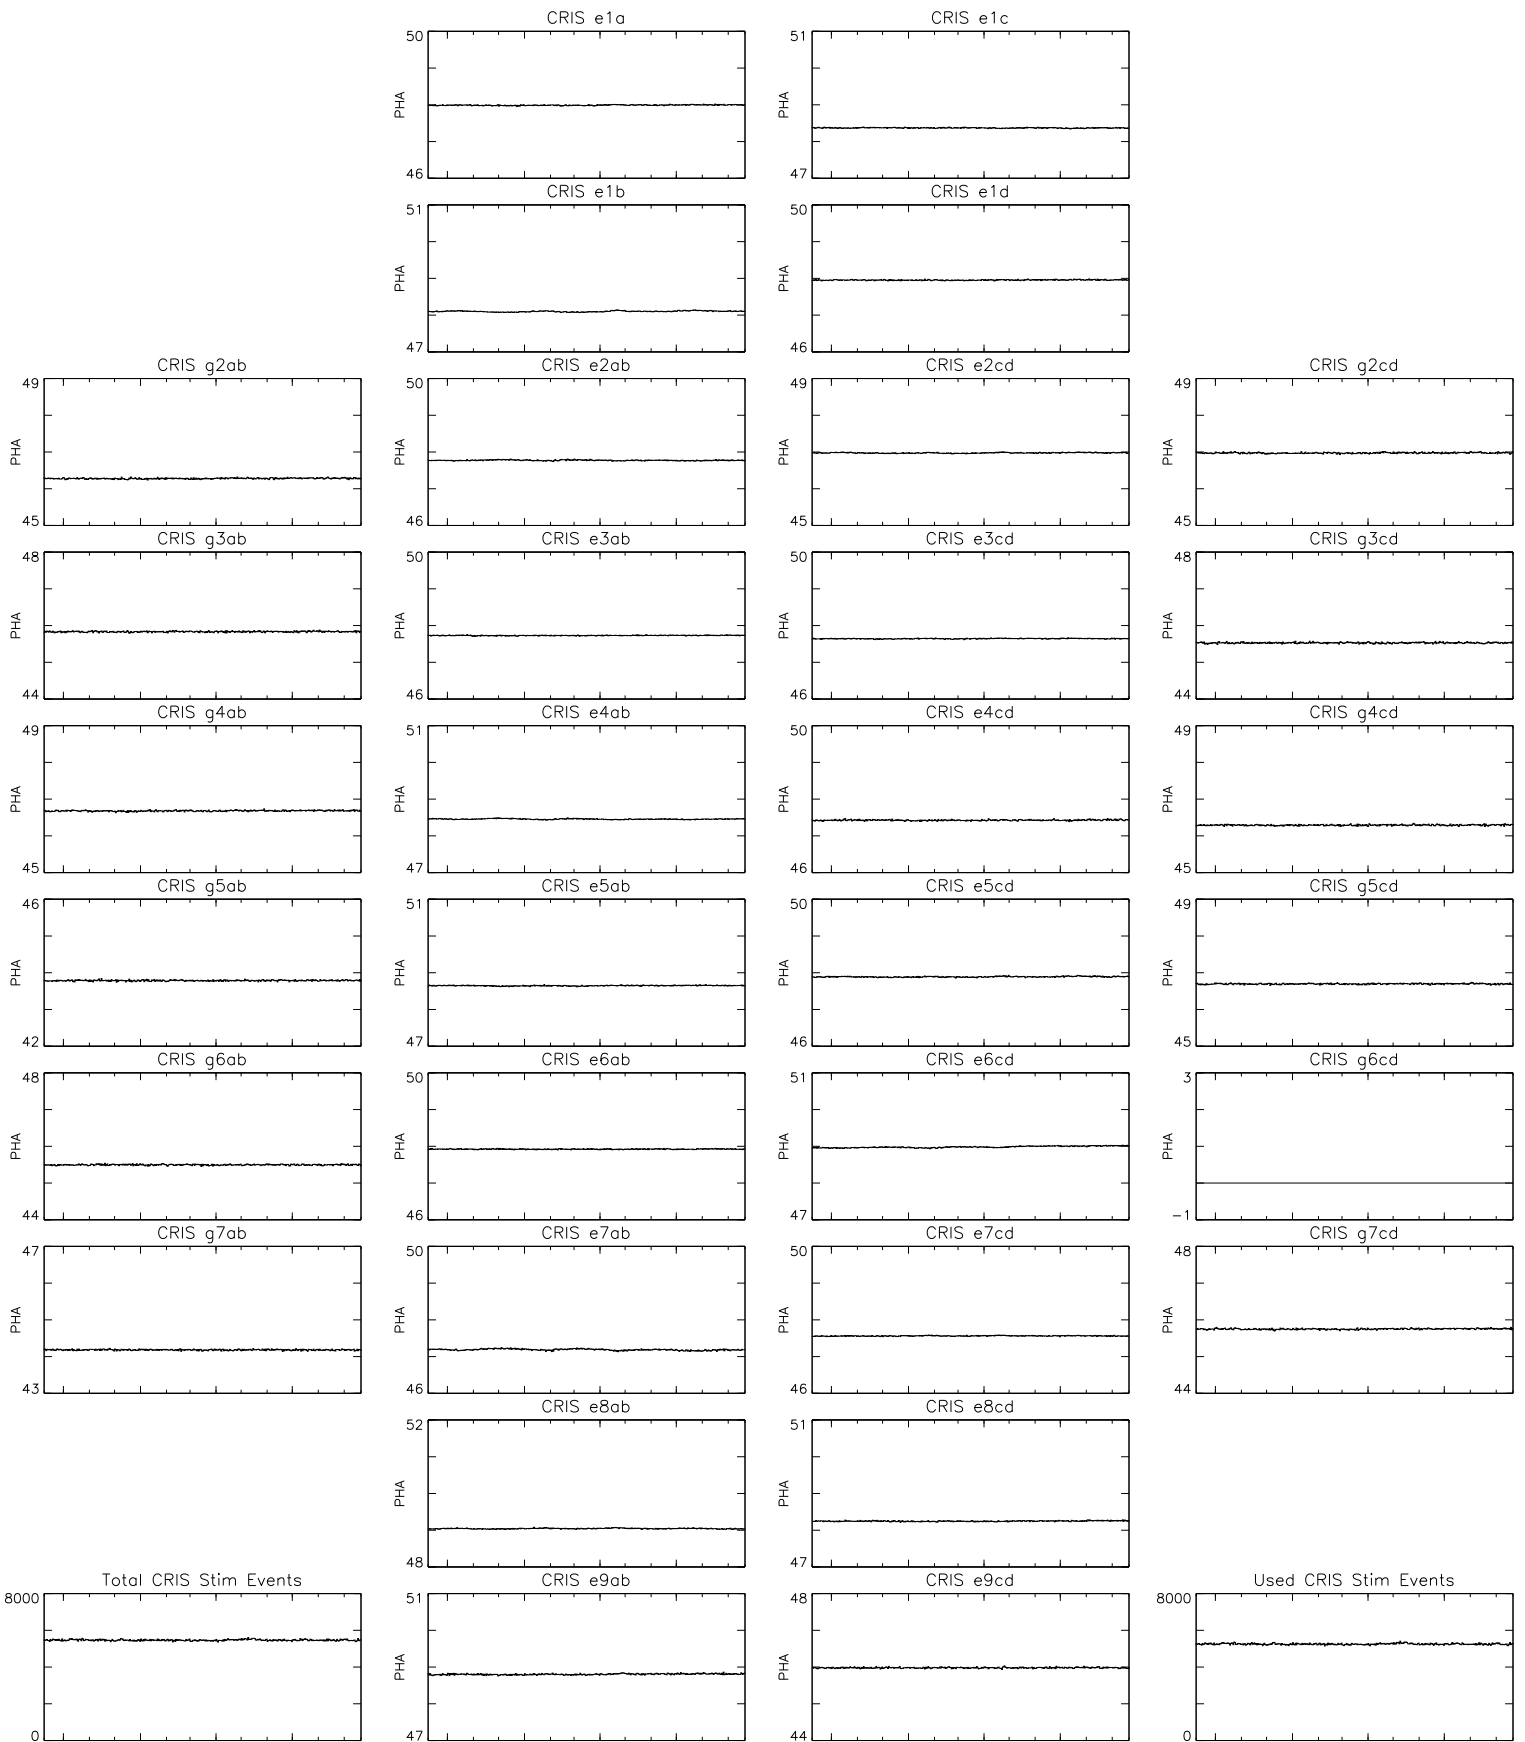

Bartels Rotation 2525–2538
 Stim events – Daily fitted slope
 (08–Sep–2018 thru 20–Sep–2019) (251/2018 thru 263/2019)

Bartels Rotation 2525–2538
 Stim events – Daily fitted offset
 (08–Sep–2018 thru 20–Sep–2019) (251/2018 thru 263/2019)

Oct Jan Apr Jul
 time (08–Sep–2018 to 21–Sep–2019)