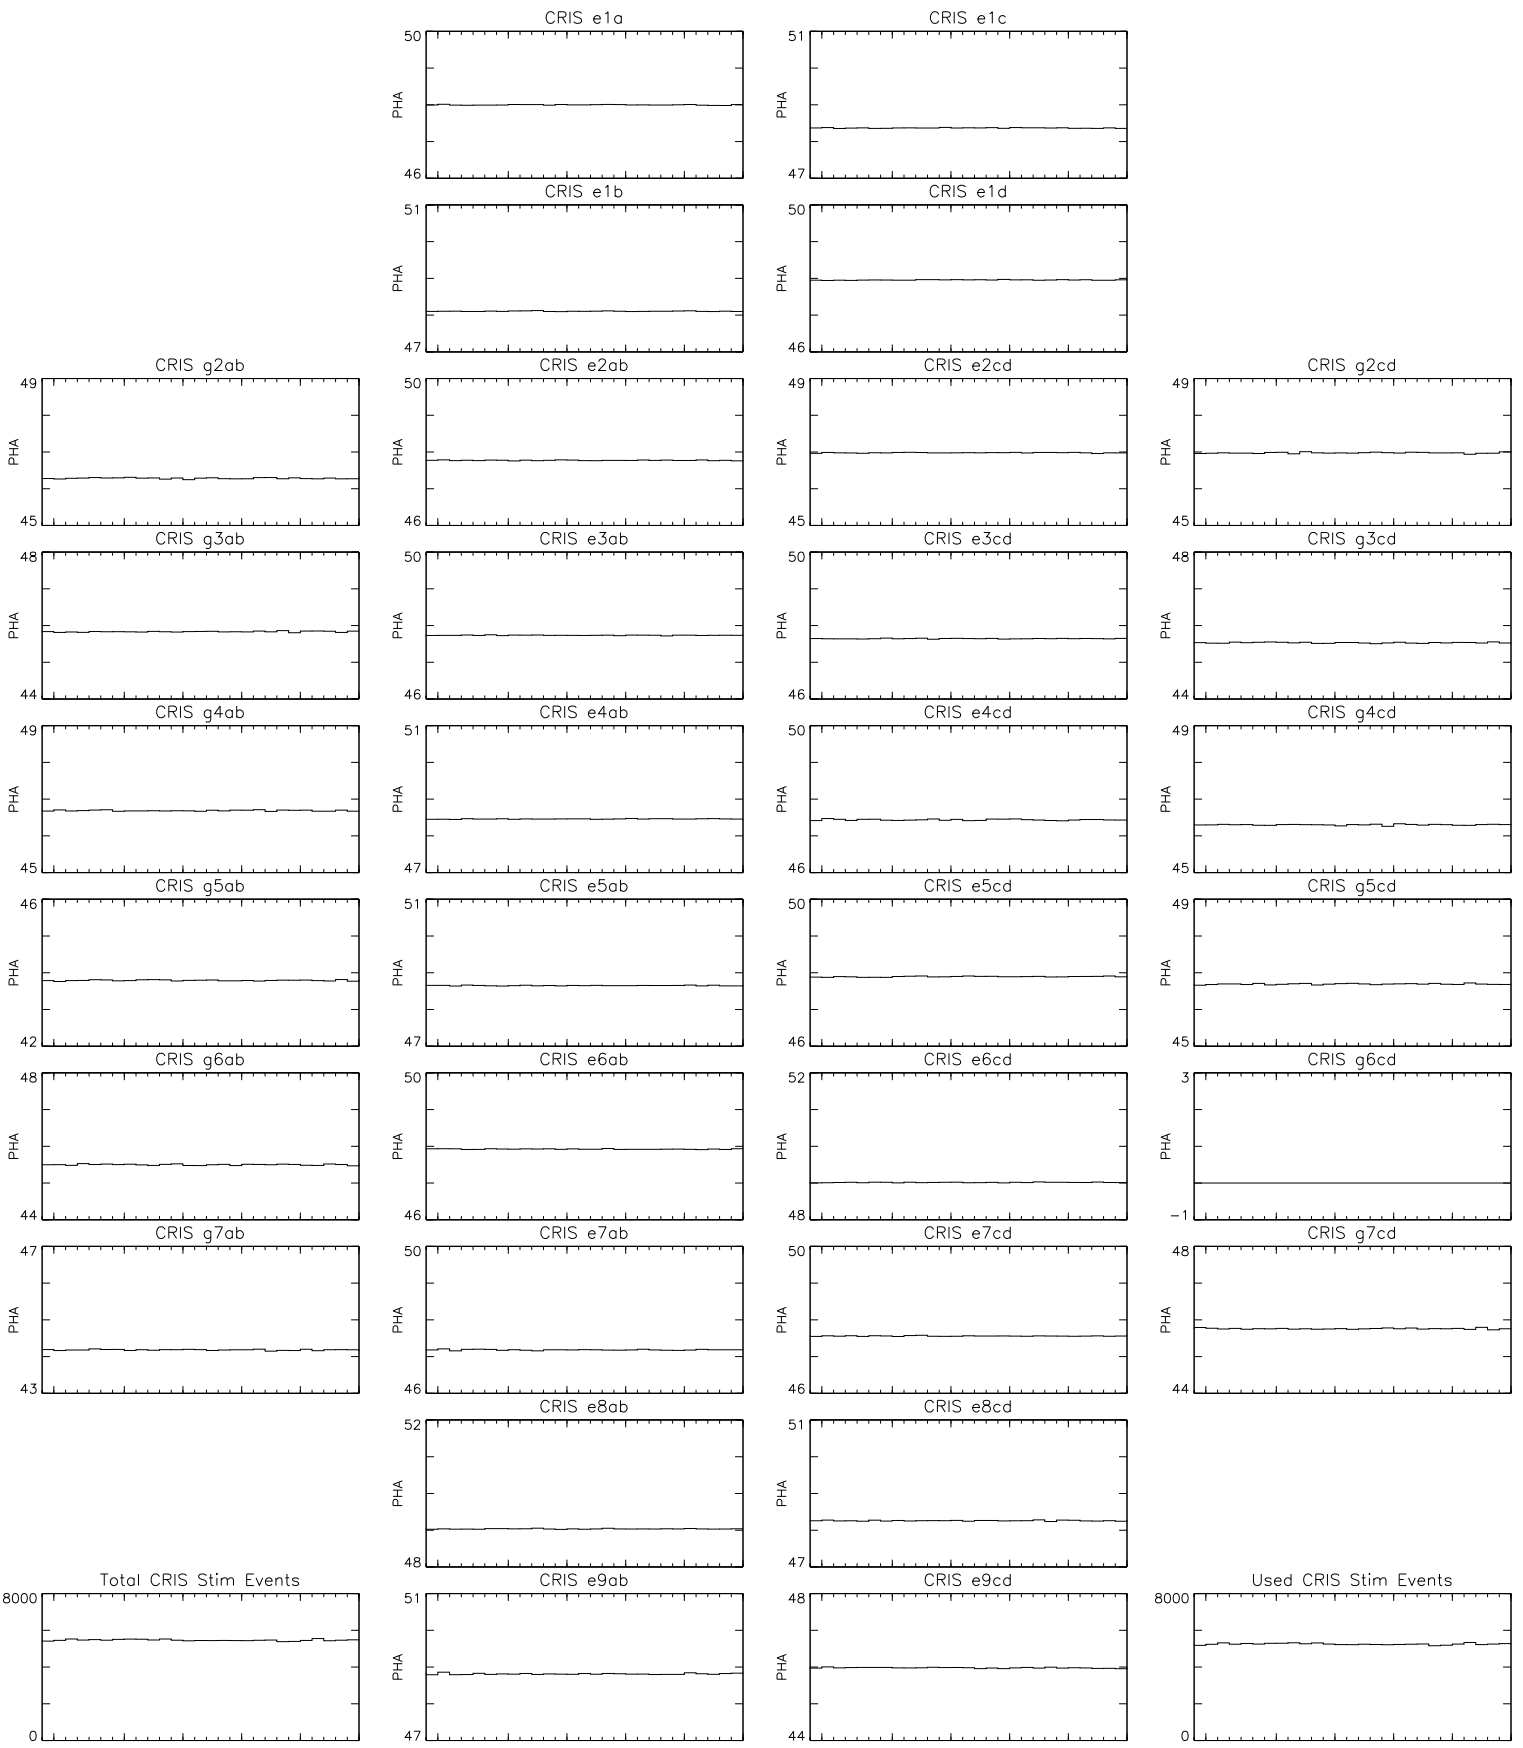

Bartels Rotation 2538  
 Stim events – Daily fitted slope  
 (25-Aug-2019 thru 20-Sep-2019) (237/2019 thru 263/2019)

Bartels Rotation 2538  
 Stim events – Daily fitted offset  
 (25-Aug-2019 thru 20-Sep-2019) (237/2019 thru 263/2019)

26                      Sep 1                      6                      11                      16                      21  
 time (25-Aug-2019 to 21-Sep-2019)