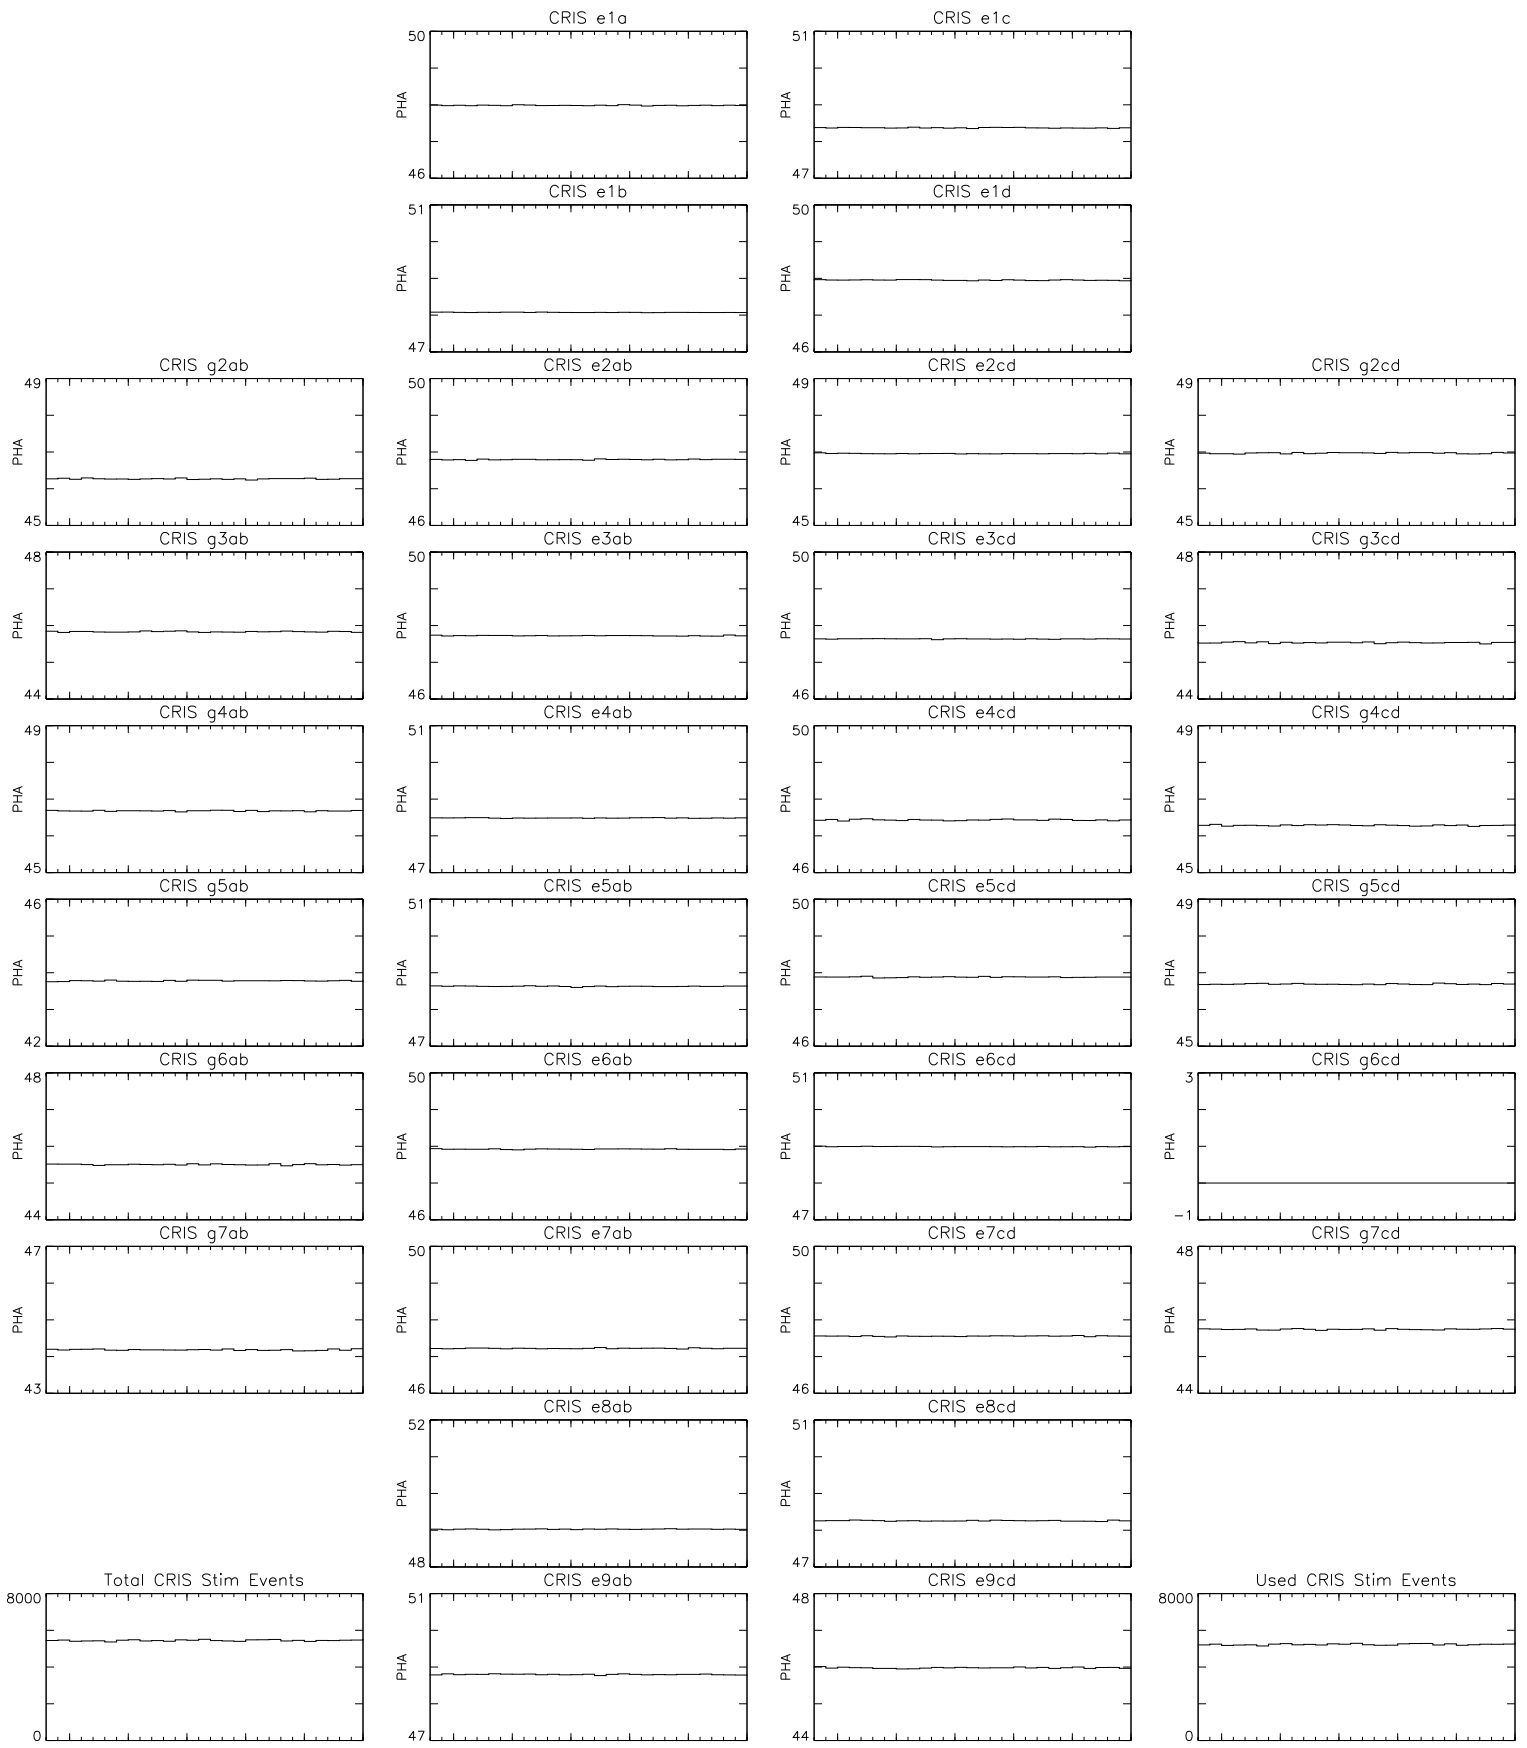

Bartels Rotation 2541  
 Stim events – Daily fitted slope  
 (14–Nov–2019 thru 10–Dec–2019) (318/2019 thru 344/2019)

Bartels Rotation 2541  
 Stim events – Daily fitted offset  
 (14–Nov–2019 thru 10–Dec–2019) (318/2019 thru 344/2019)

16                      21                      26                      Dec 1                      6                      11

time (14–Nov–2019 to 11–Dec–2019)