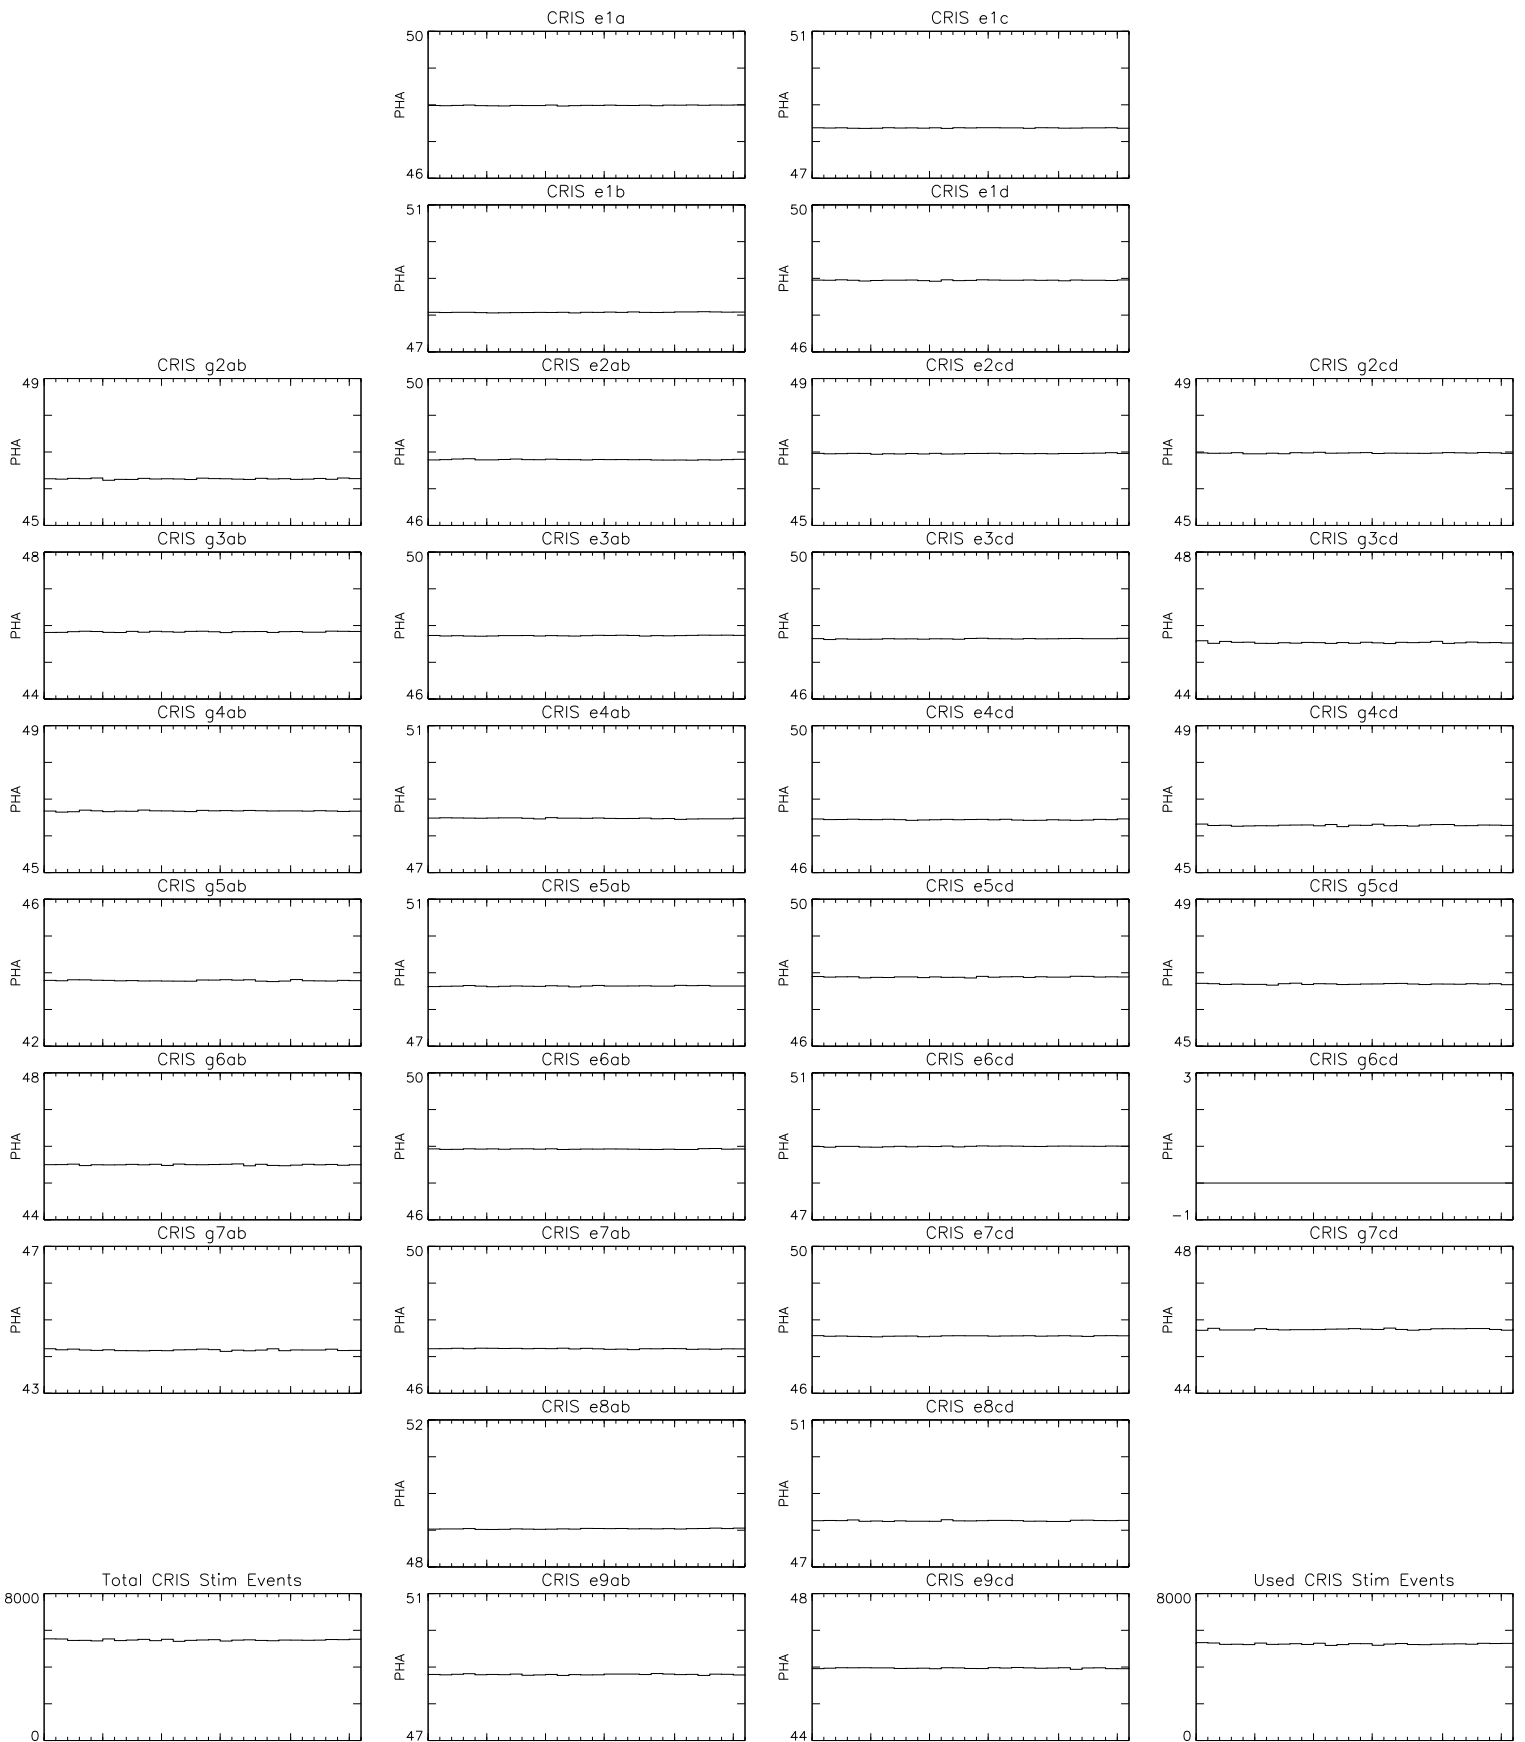

Bartels Rotation 2542  
 Stim events – Daily fitted slope  
 (11-Dec-2019 thru 06-Jan-2020) (345/2019 thru 006/2020)

Bartels Rotation 2542  
Stim events - Daily fitted offset  
(11-Dec-2019 thru 06-Jan-2020) (345/2019 thru 006/2020)

11 16 21 26 Jan 1 6  
time (11-Dec-2019 to 07-Jan-2020)