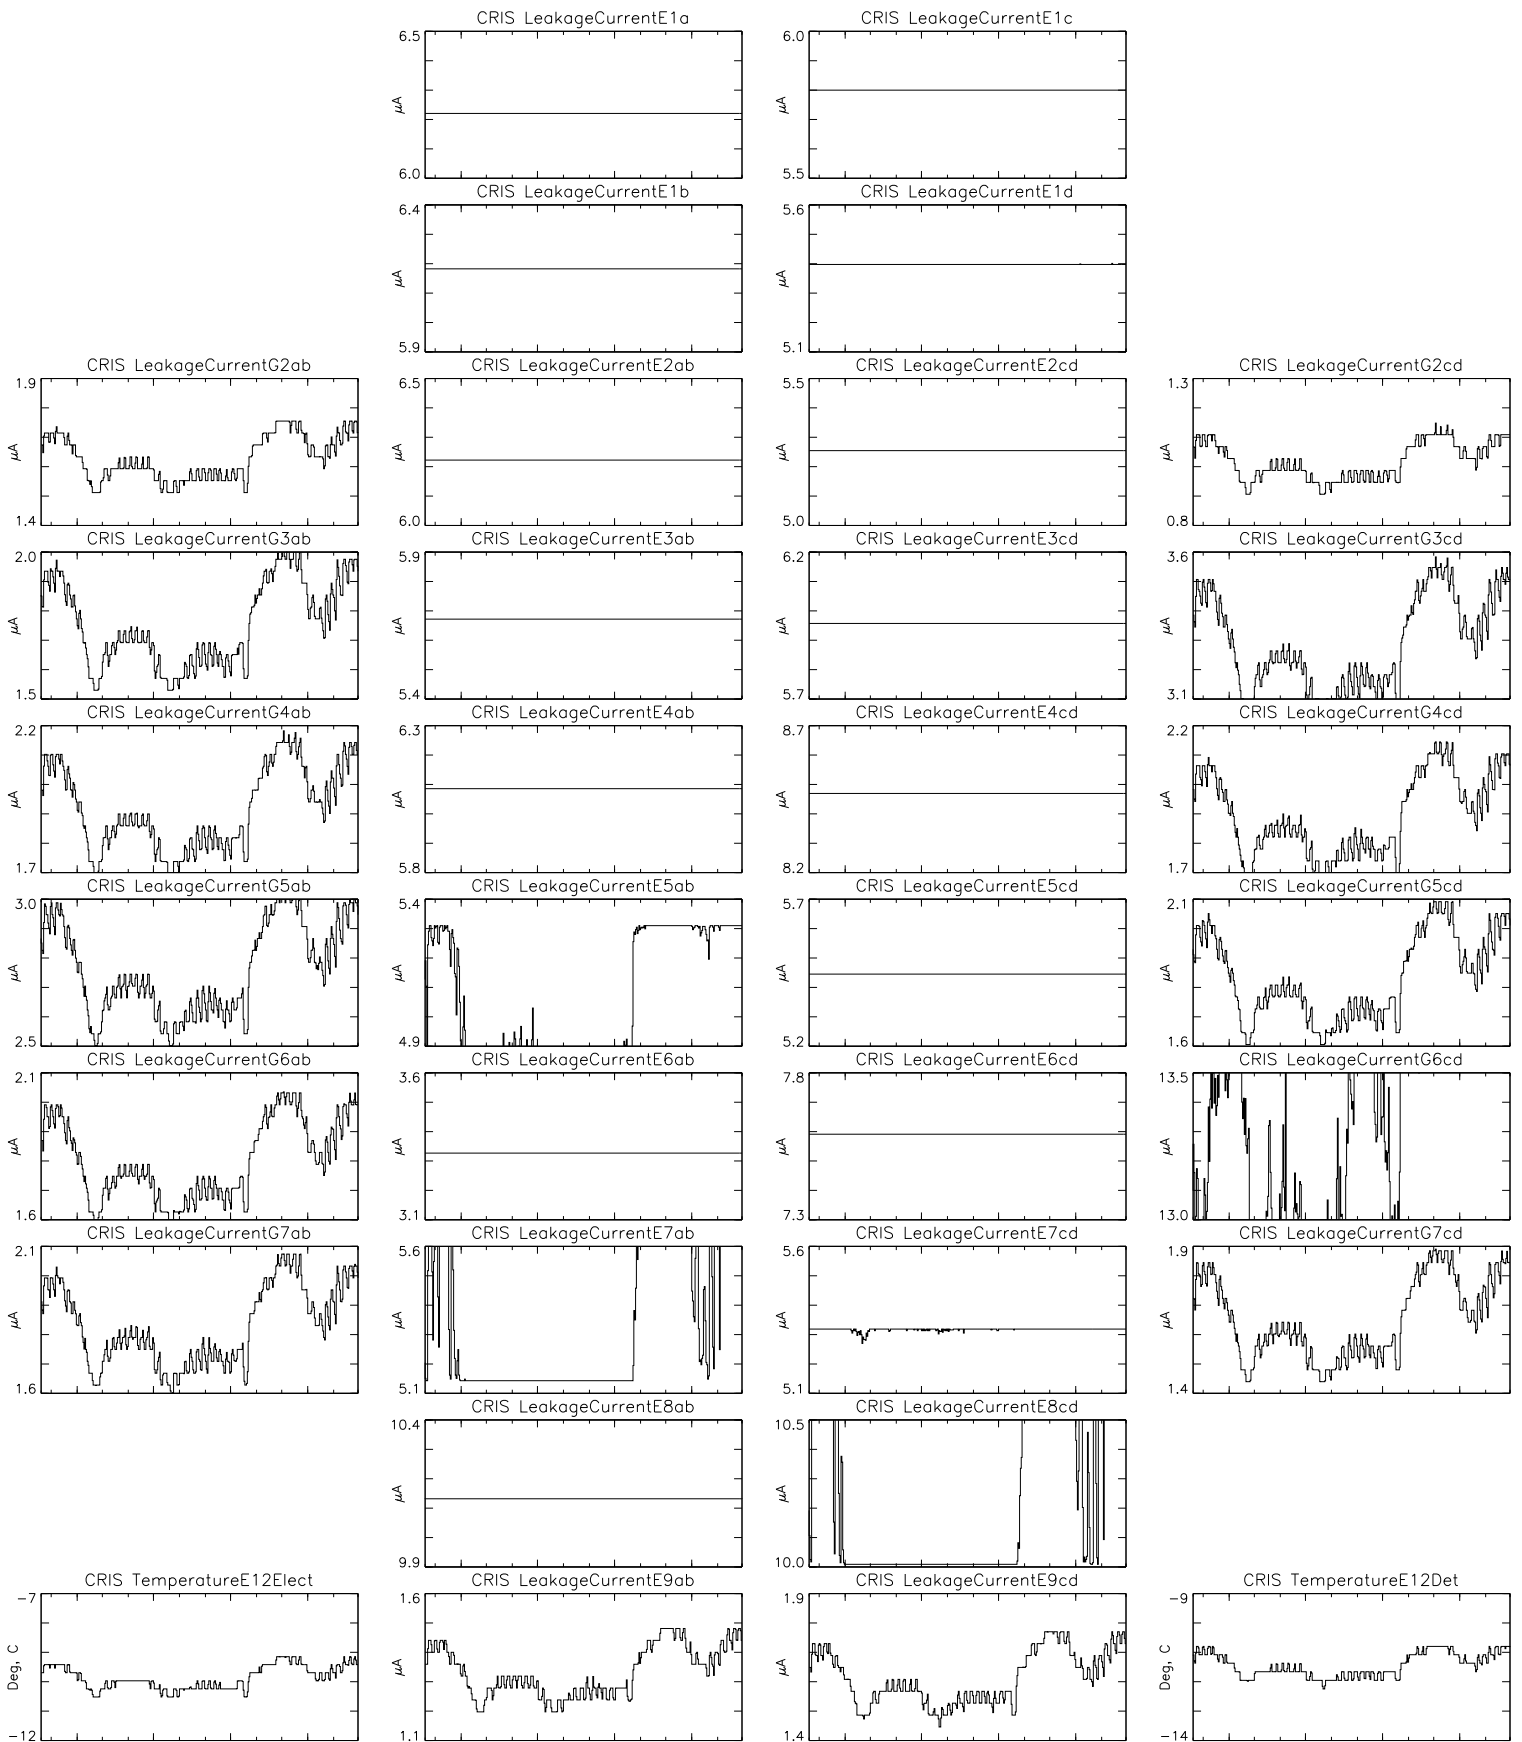

Bartels Rotation 2531-2544 – Daily Averages
 (17-Feb-2019 thru 29-Feb-2020)
 (048/2019 thru 060/2020)

Apr Jul Oct Jan
 time (17-Feb-2019 to 01-Mar-2020)

Bartels Rotation 2531-2544 – Daily Averages
 (17-Feb-2019 thru 29-Feb-2020)
 (048/2019 thru 060/2020)

Apr Jul Oct Jan
 time (17-Feb-2019 to 01-Mar-2020)

Bartels Rotation 2531-2544 – Daily Averages
(17-Feb-2019 thru 29-Feb-2020)
(048/2019 thru 060/2020)

Apr Jul Oct Jan
time (17-Feb-2019 to 01-Mar-2020)

Bartels Rotation 2531-2544 – Daily Averages
 (17-Feb-2019 thru 29-Feb-2020)
 (048/2019 thru 060/2020)

Apr Jul Oct Jan
 time (17-Feb-2019 to 01-Mar-2020)