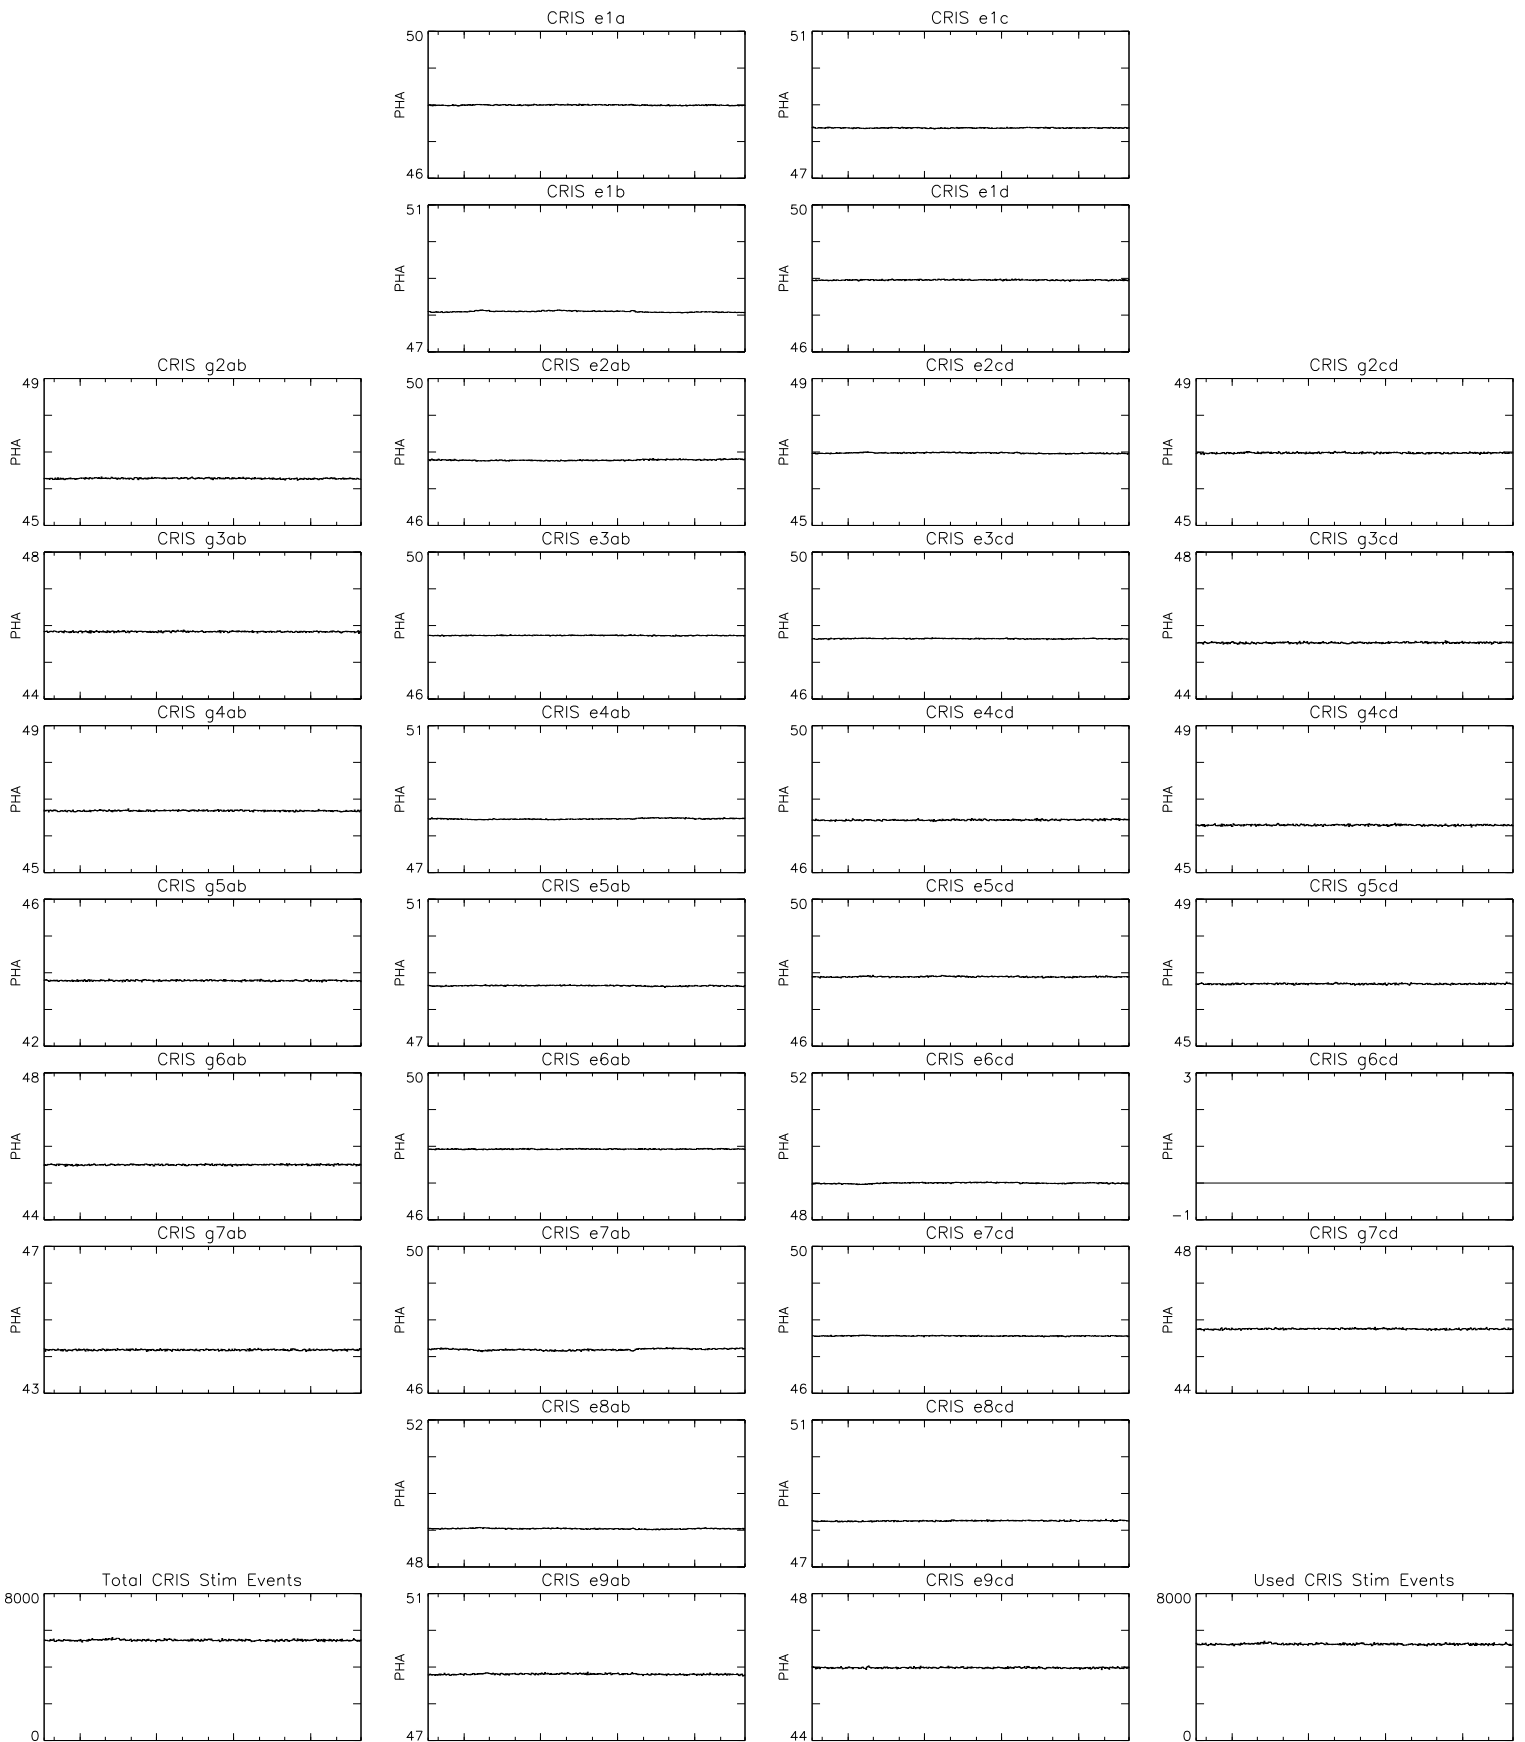

Bartels Rotation 2531–2544  
Stim events – Daily fitted slope  
(17–Feb–2019 thru 29–Feb–2020) (048/2019 thru 060/2020)

Apr Jul Oct Jan  
time (17–Feb–2019 to 01–Mar–2020)

Bartels Rotation 2531–2544  
 Stim events – Daily fitted offset  
 (17–Feb–2019 thru 29–Feb–2020) (048/2019 thru 060/2020)

Apr Jul Oct Jan  
 time (17–Feb–2019 to 01–Mar–2020)