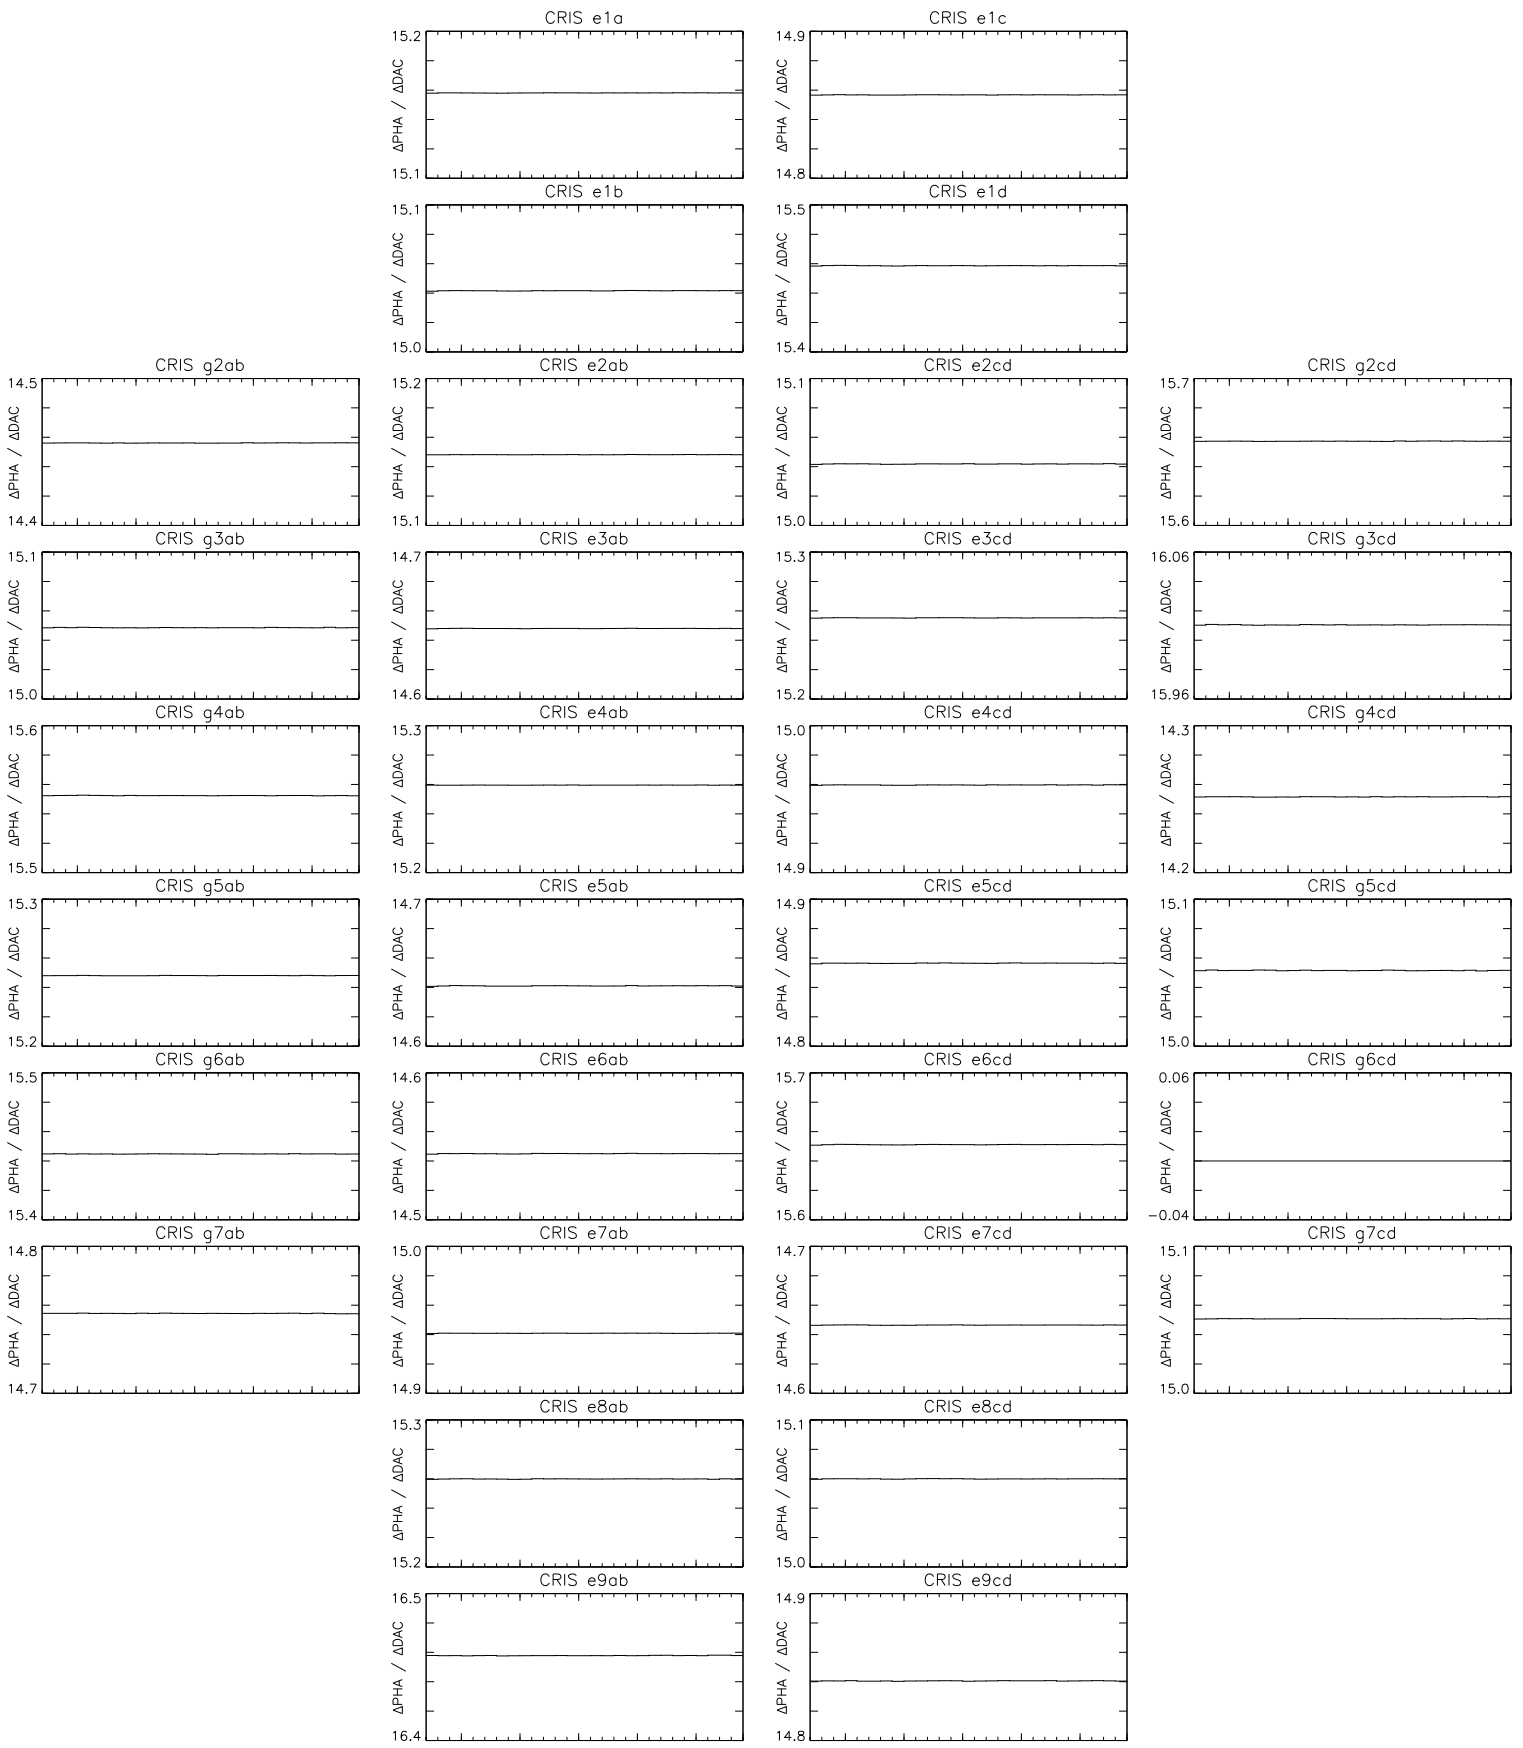

Bartels Rotation 2544  
 Stim events – Daily fitted slope  
 (03–Feb–2020 thru 29–Feb–2020)      (034/2020 thru 060/2020)

Bartels Rotation 2544  
 Stim events – Daily fitted offset  
 (03–Feb–2020 thru 29–Feb–2020) (034/2020 thru 060/2020)

6                      11                      16                      21                      26                      Mar 1  
 time (03–Feb–2020 to 01–Mar–2020)