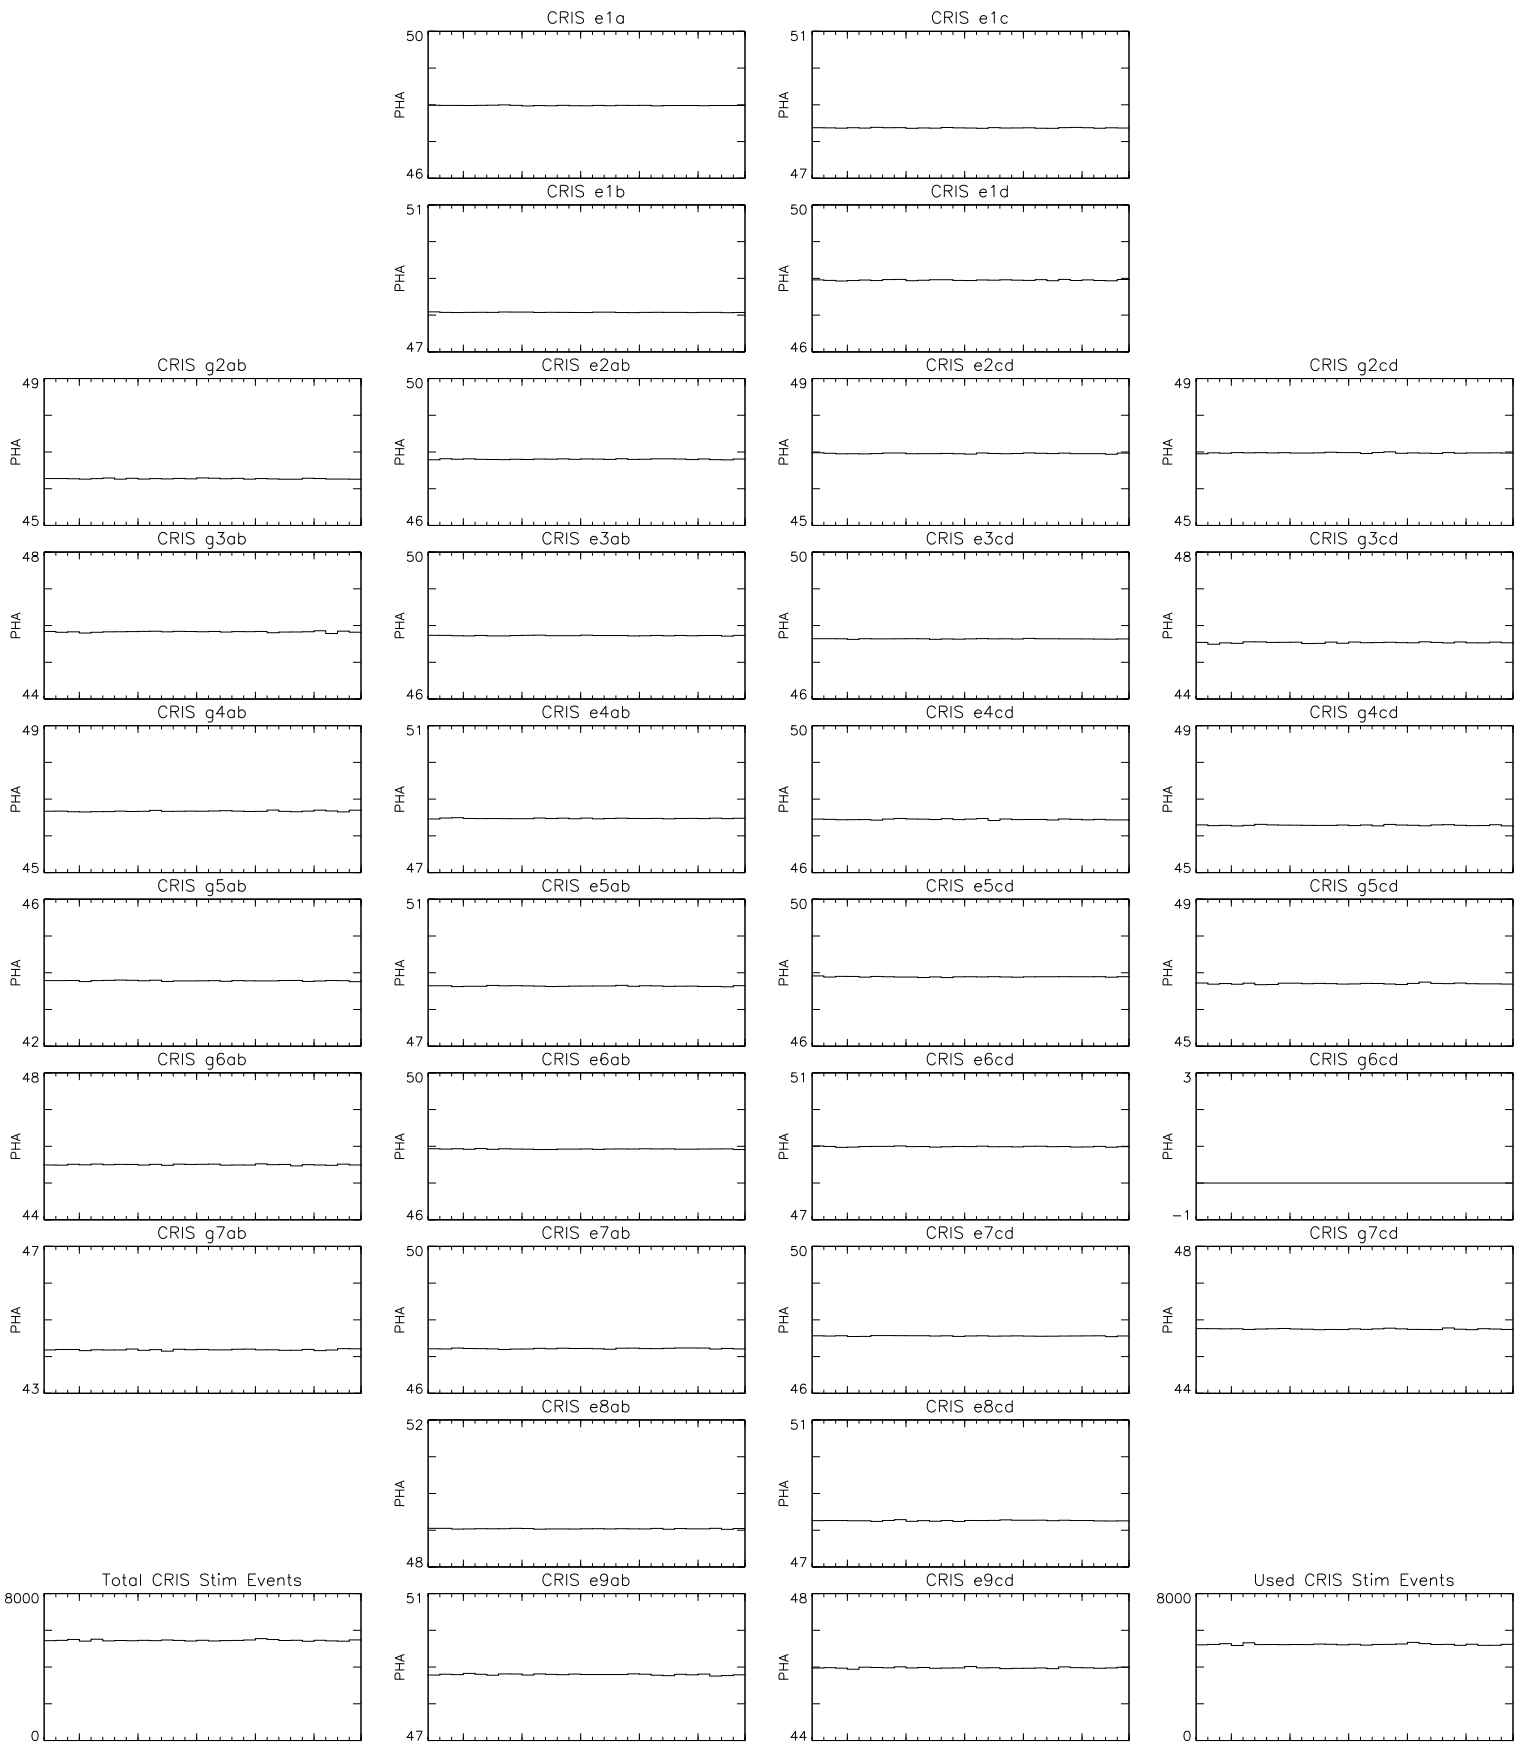

Bartels Rotation 2544  
 Stim events – Daily fitted slope  
 (03–Feb–2020 thru 29–Feb–2020)      (034/2020 thru 060/2020)

Bartels Rotation 2544  
 Stim events – Daily fitted offset  
 (03–Feb–2020 thru 29–Feb–2020) (034/2020 thru 060/2020)

6                      11                      16                      21                      26                      Mar 1  
 time (03–Feb–2020 to 01–Mar–2020)