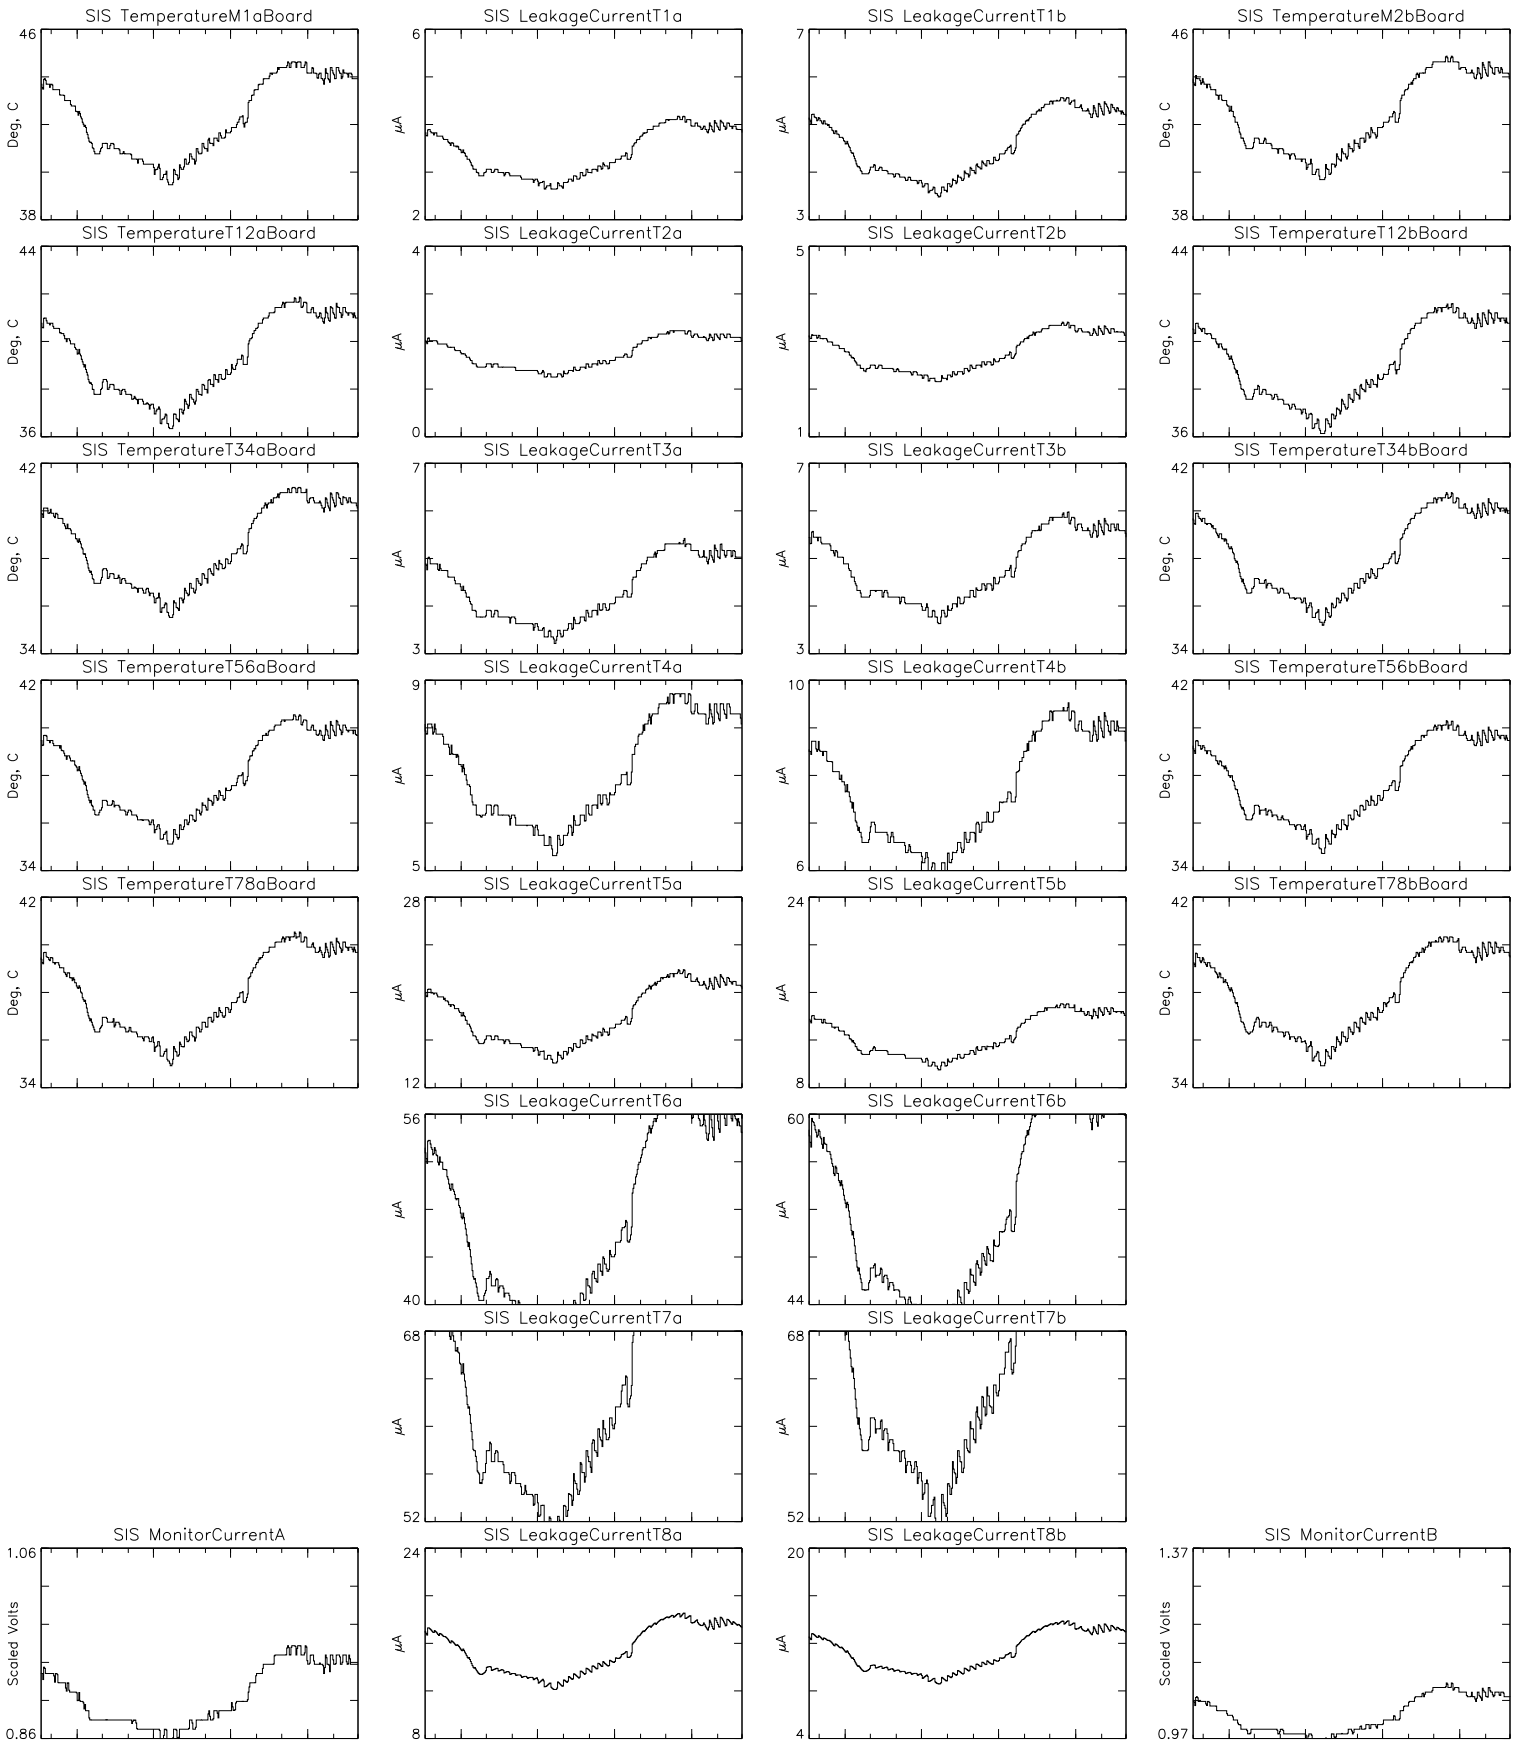

Bartels Rotation 2531-2544 – Daily Averages (17-Feb-2019 thru 29-Feb-2020) (048/2019 thru 060/2020)

Apr

Jul

Oct

Jan

time (17-Feb-2019 to 01-Mar-2020)

Bartels Rotation 2531-2544 – Daily Averages
(17-Feb-2019 thru 29-Feb-2020)
(048/2019 thru 060/2020)

Apr Jul Oct Jan
time (17-Feb-2019 to 01-Mar-2020)

Bartels Rotation 2531-2544 – Daily Averages
 (17-Feb-2019 thru 29-Feb-2020)
 (048/2019 thru 060/2020)

Apr
Jul
Oct
Jan

time (17-Feb-2019 to 01-Mar-2020)