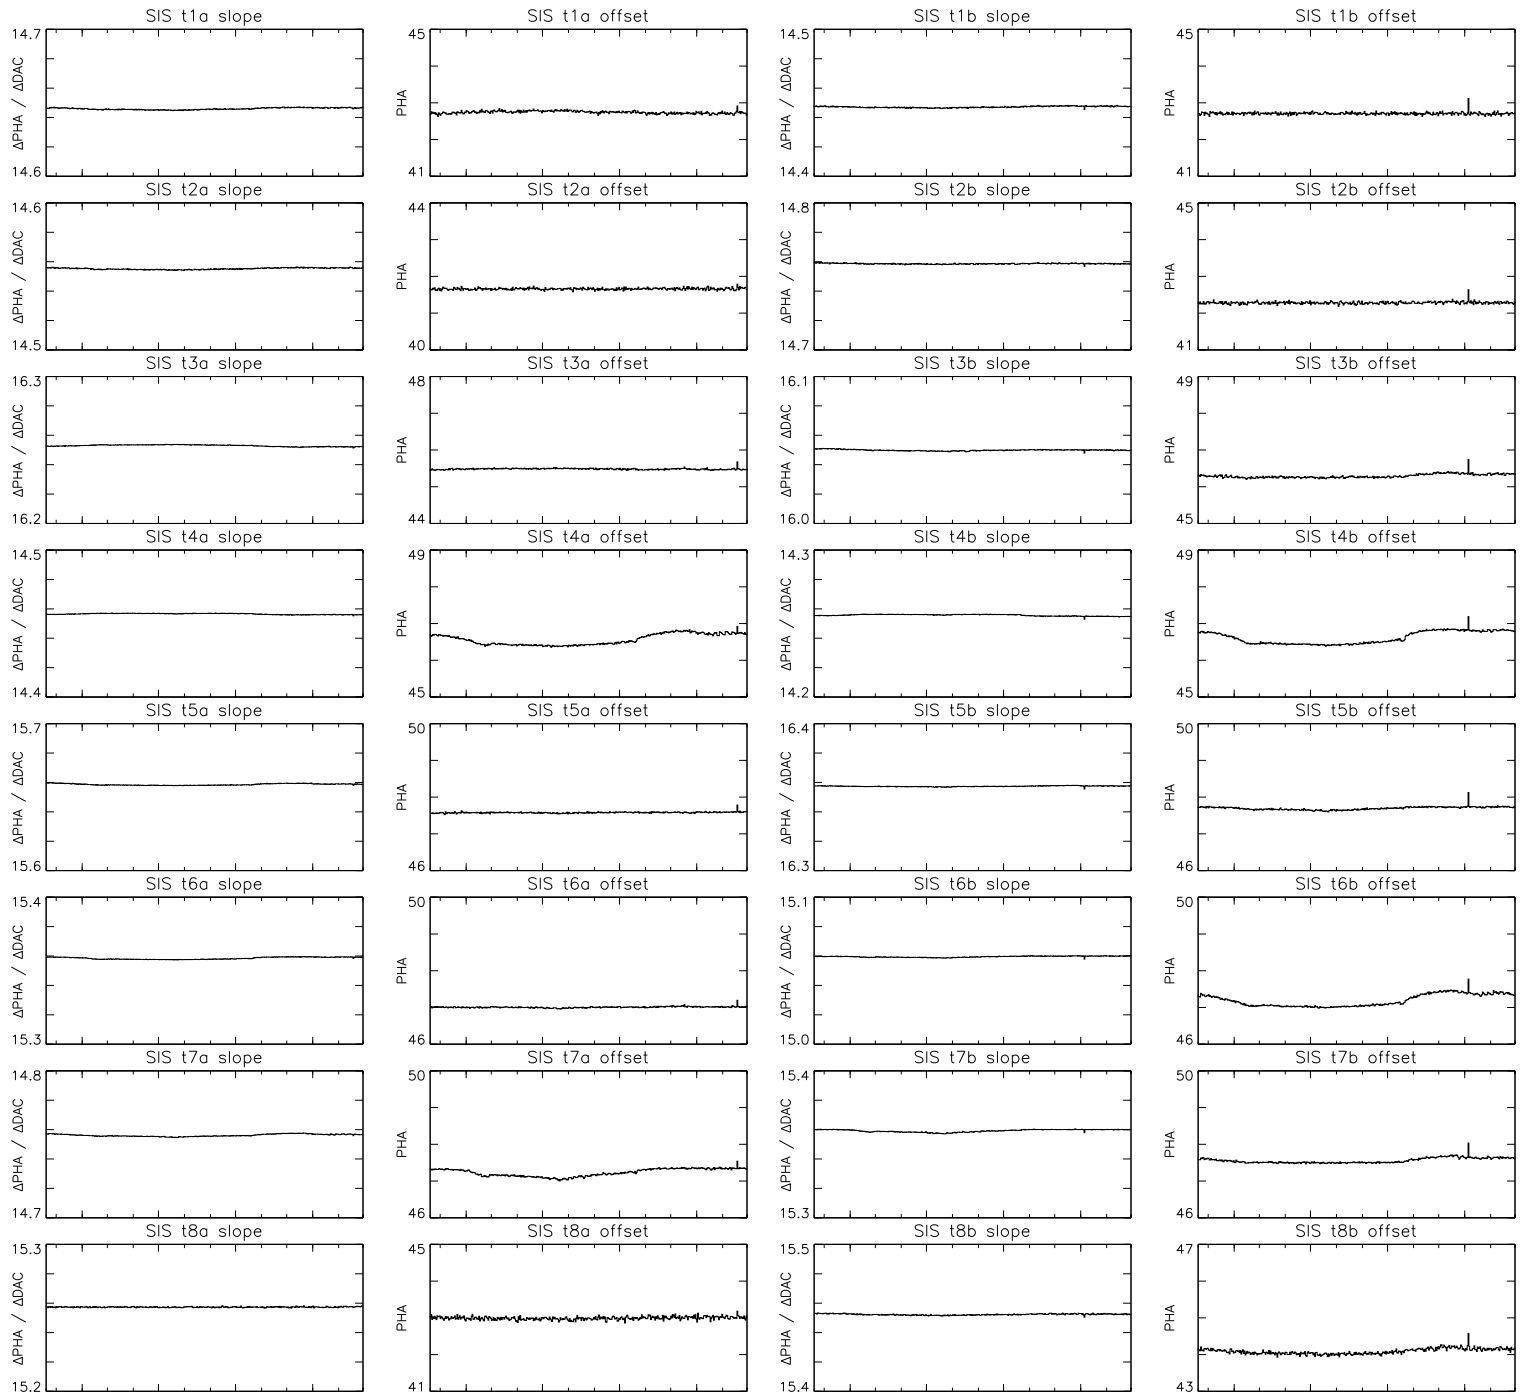

Bartels Rotation 2531–2544
Stim events – Daily fitted slope & offset
(17–Feb–2019 thru 29–Feb–2020) (048/2019 thru 060/2020)

Apr Jul Oct Jan
time (17–Feb–2019 to 01–Mar–2020)