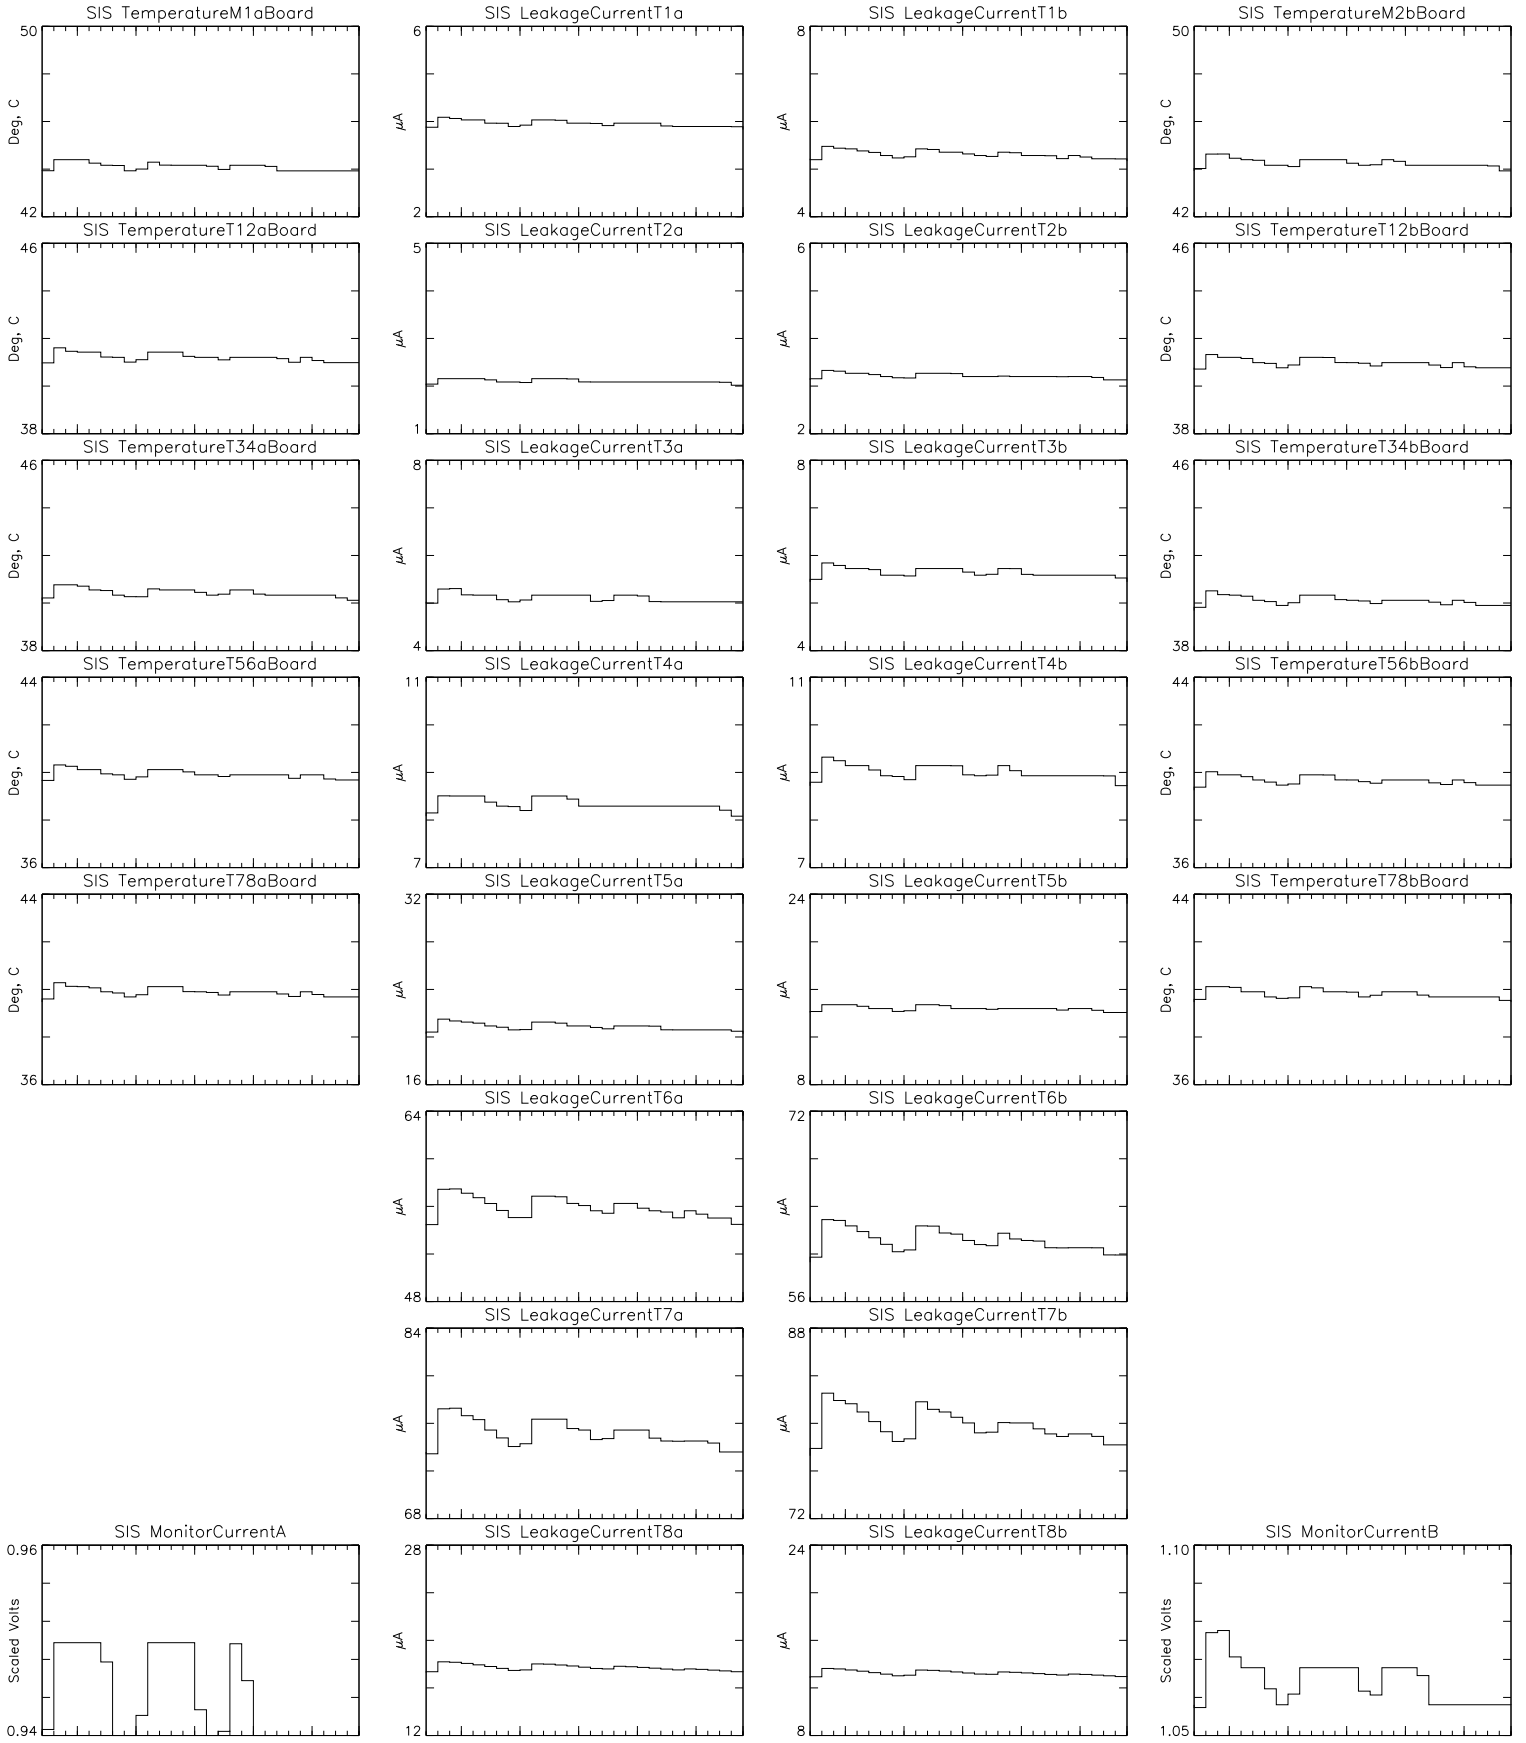

Bartels Rotation 2544 – Daily Averages
 (03-Feb-2020 thru 29-Feb-2020)
 (034/2020 thru 060/2020)

6 11 16 21 26 Mar 1
 time (03-Feb-2020 to 01-Mar-2020)

Bartels Rotation 2544 – Daily Averages
(03-Feb-2020 thru 29-Feb-2020)
(034/2020 thru 060/2020)

Bartels Rotation 2544 – Daily Averages
 (03-Feb-2020 thru 29-Feb-2020)
 (034/2020 thru 060/2020)

6 11 16 21 26 Mar 1
 time (03-Feb-2020 to 01-Mar-2020)