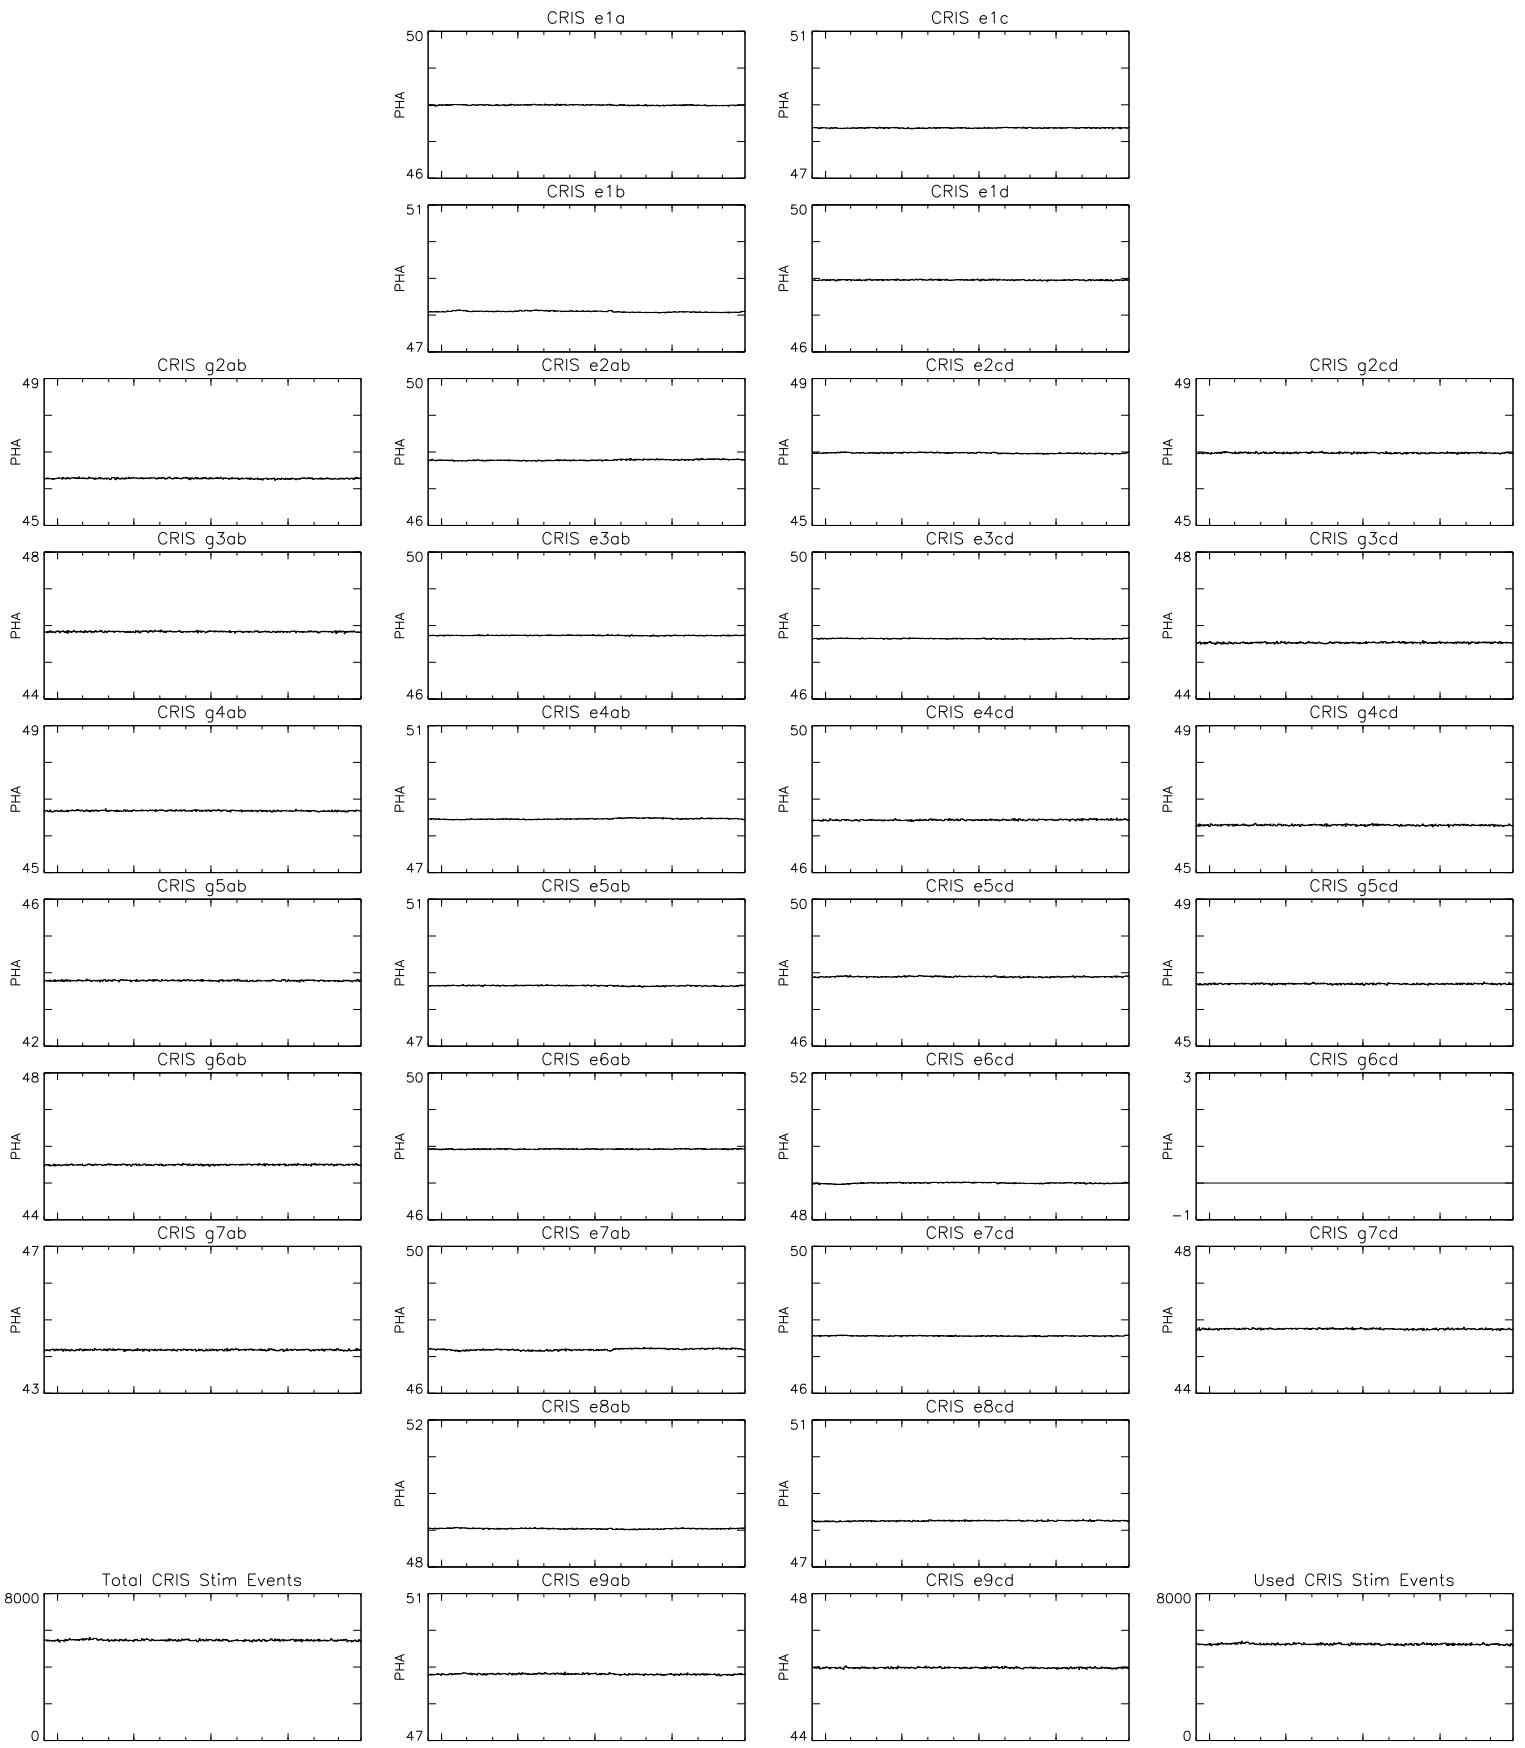

Bartels Rotation 2532–2545
 Stim events – Daily fitted slope
 (16–Mar–2019 thru 27–Mar–2020) (075/2019 thru 087/2020)

Apr Jul Oct Jan
 time (16–Mar–2019 to 28–Mar–2020)

Bartels Rotation 2532–2545
 Stim events – Daily fitted offset
 (16–Mar–2019 thru 27–Mar–2020) (075/2019 thru 087/2020)

Apr

Jul

Oct

Jan

time (16–Mar–2019 to 28–Mar–2020)