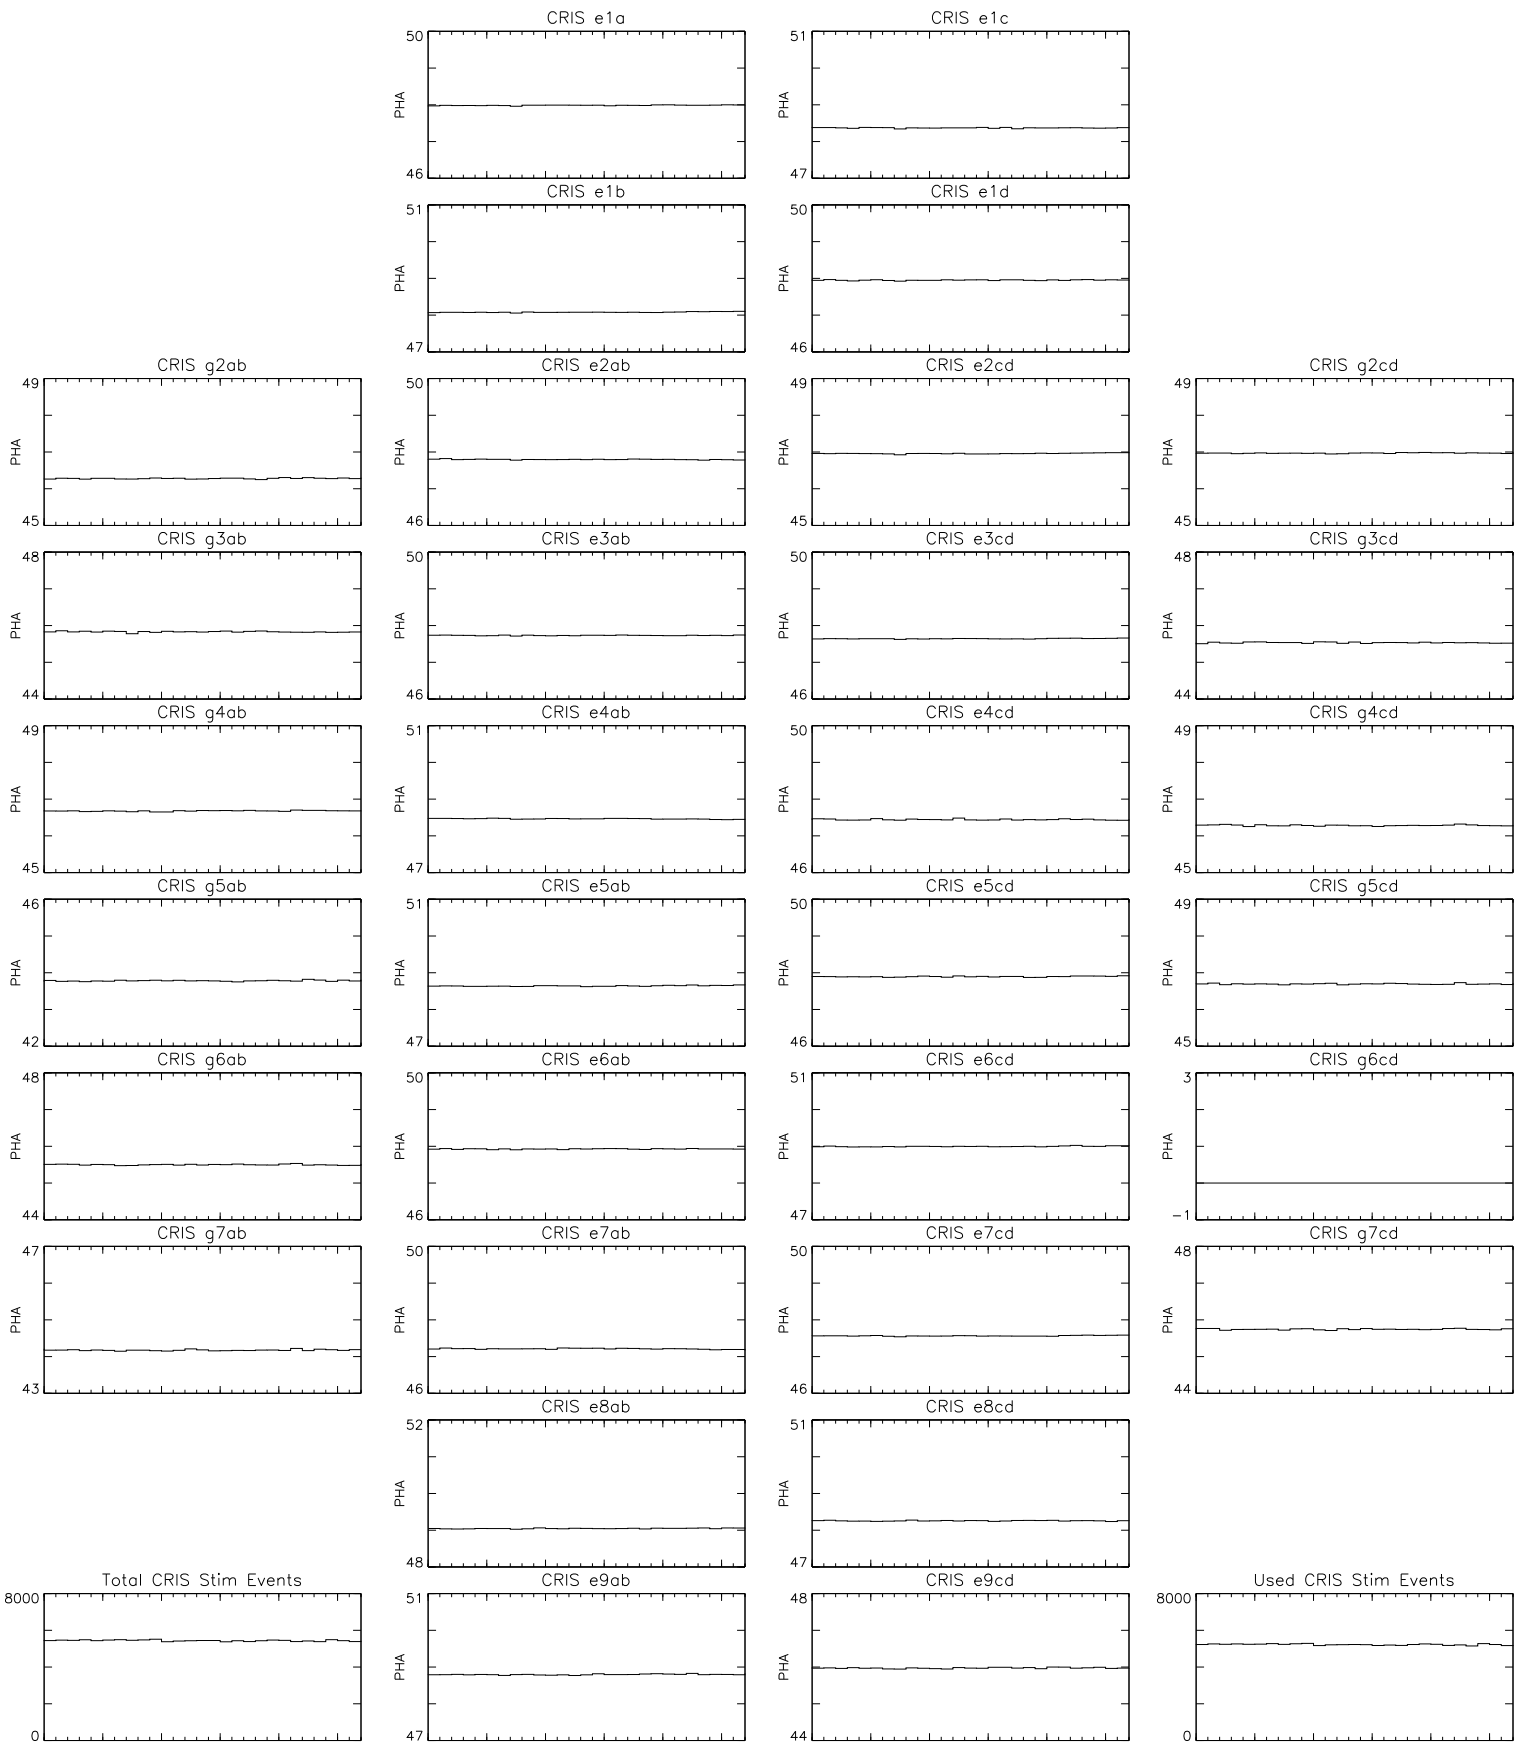

Bartels Rotation 2545  
 Stim events – Daily fitted slope  
 (01–Mar–2020 thru 27–Mar–2020) (061/2020 thru 087/2020)

Bartels Rotation 2545  
 Stim events – Daily fitted offset  
 (01–Mar–2020 thru 27–Mar–2020) (061/2020 thru 087/2020)

Mar 1                      6                      11                      16                      21                      26

time (01–Mar–2020 to 28–Mar–2020)