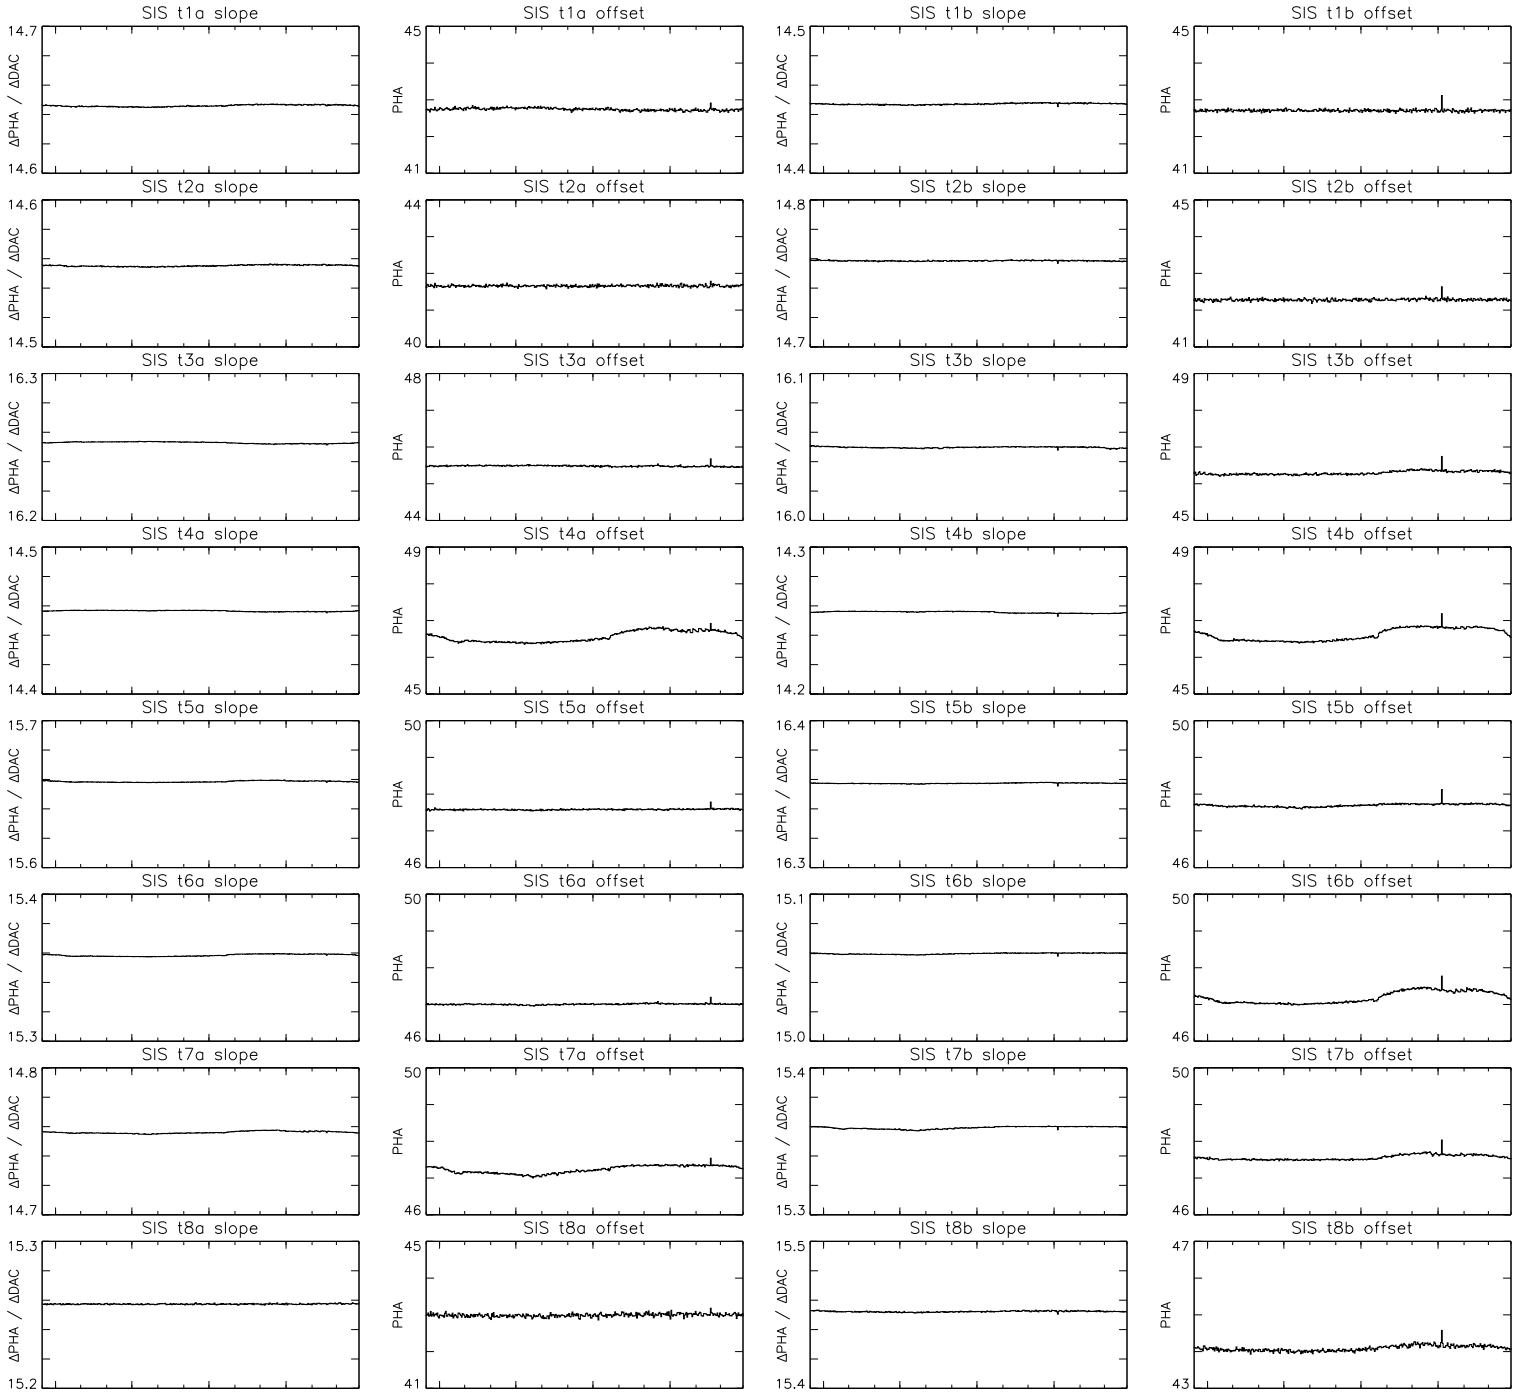

Bartels Rotation 2532–2545
 Stim events – Daily fitted slope & offset
 (16–Mar–2019 thru 27–Mar–2020) (075/2019 thru 087/2020)

Apr Jul Oct Jan
 time (16–Mar–2019 to 28–Mar–2020)