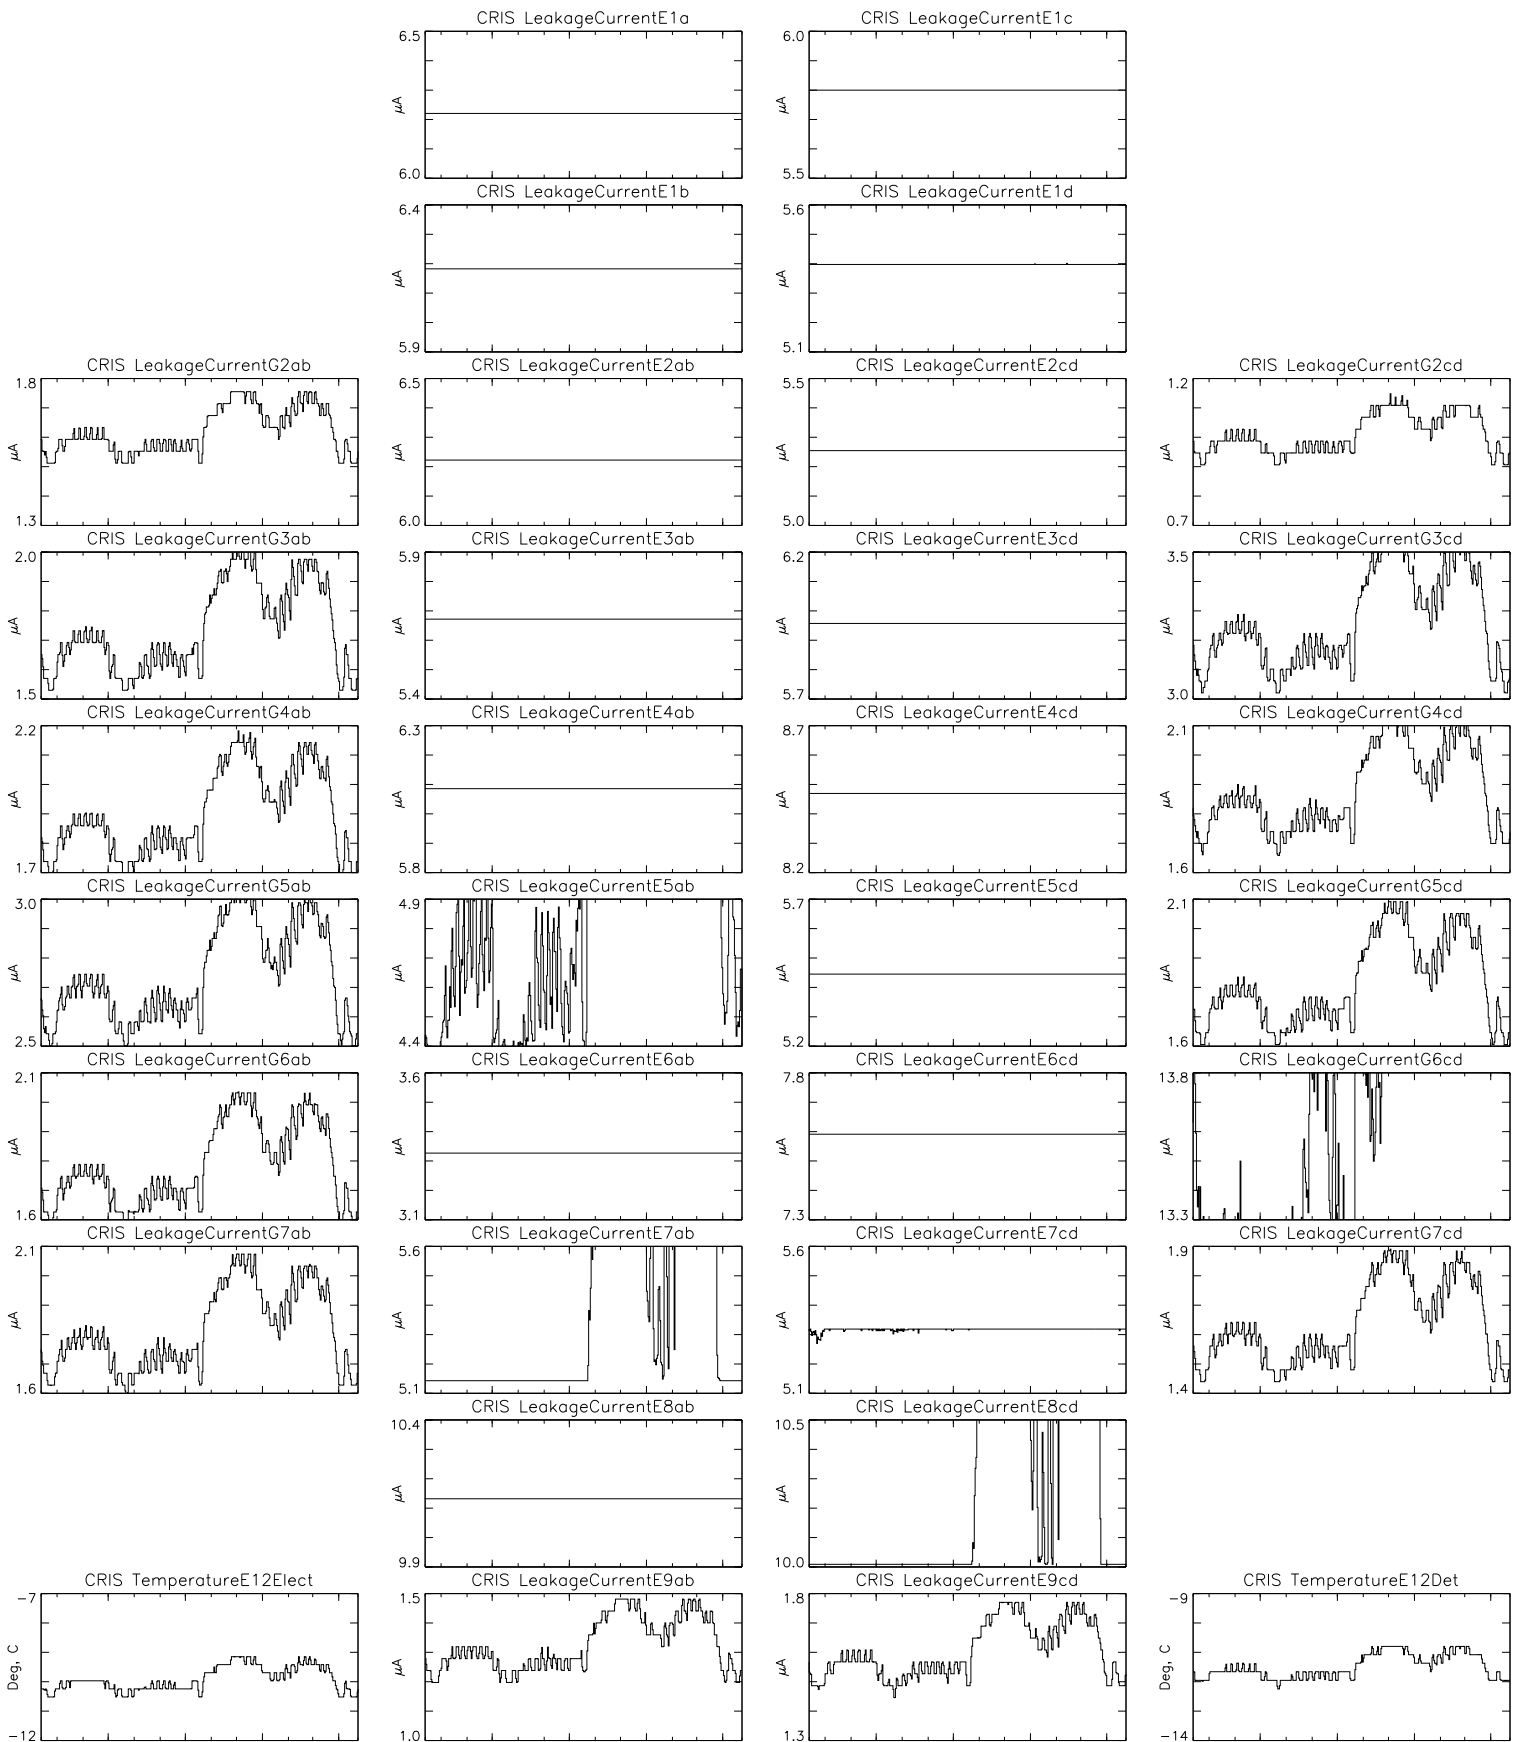

Bartels Rotation 2533-2546 – Daily Averages  
 (12-Apr-2019 thru 23-Apr-2020)  
 (102/2019 thru 114/2020)

Jul Oct Jan Apr  
 time (12-Apr-2019 to 24-Apr-2020)

Bartels Rotation 2533-2546 – Daily Averages  
 (12-Apr-2019 thru 23-Apr-2020)  
 (102/2019 thru 114/2020)

Jul Oct Jan Apr  
 time (12-Apr-2019 to 24-Apr-2020)

Bartels Rotation 2533-2546 – Daily Averages  
(12-Apr-2019 thru 23-Apr-2020)  
(102/2019 thru 114/2020)

time (12-Apr-2019 to 24-Apr-2020)

Bartels Rotation 2533-2546 – Daily Averages  
 (12-Apr-2019 thru 23-Apr-2020)  
 (102/2019 thru 114/2020)