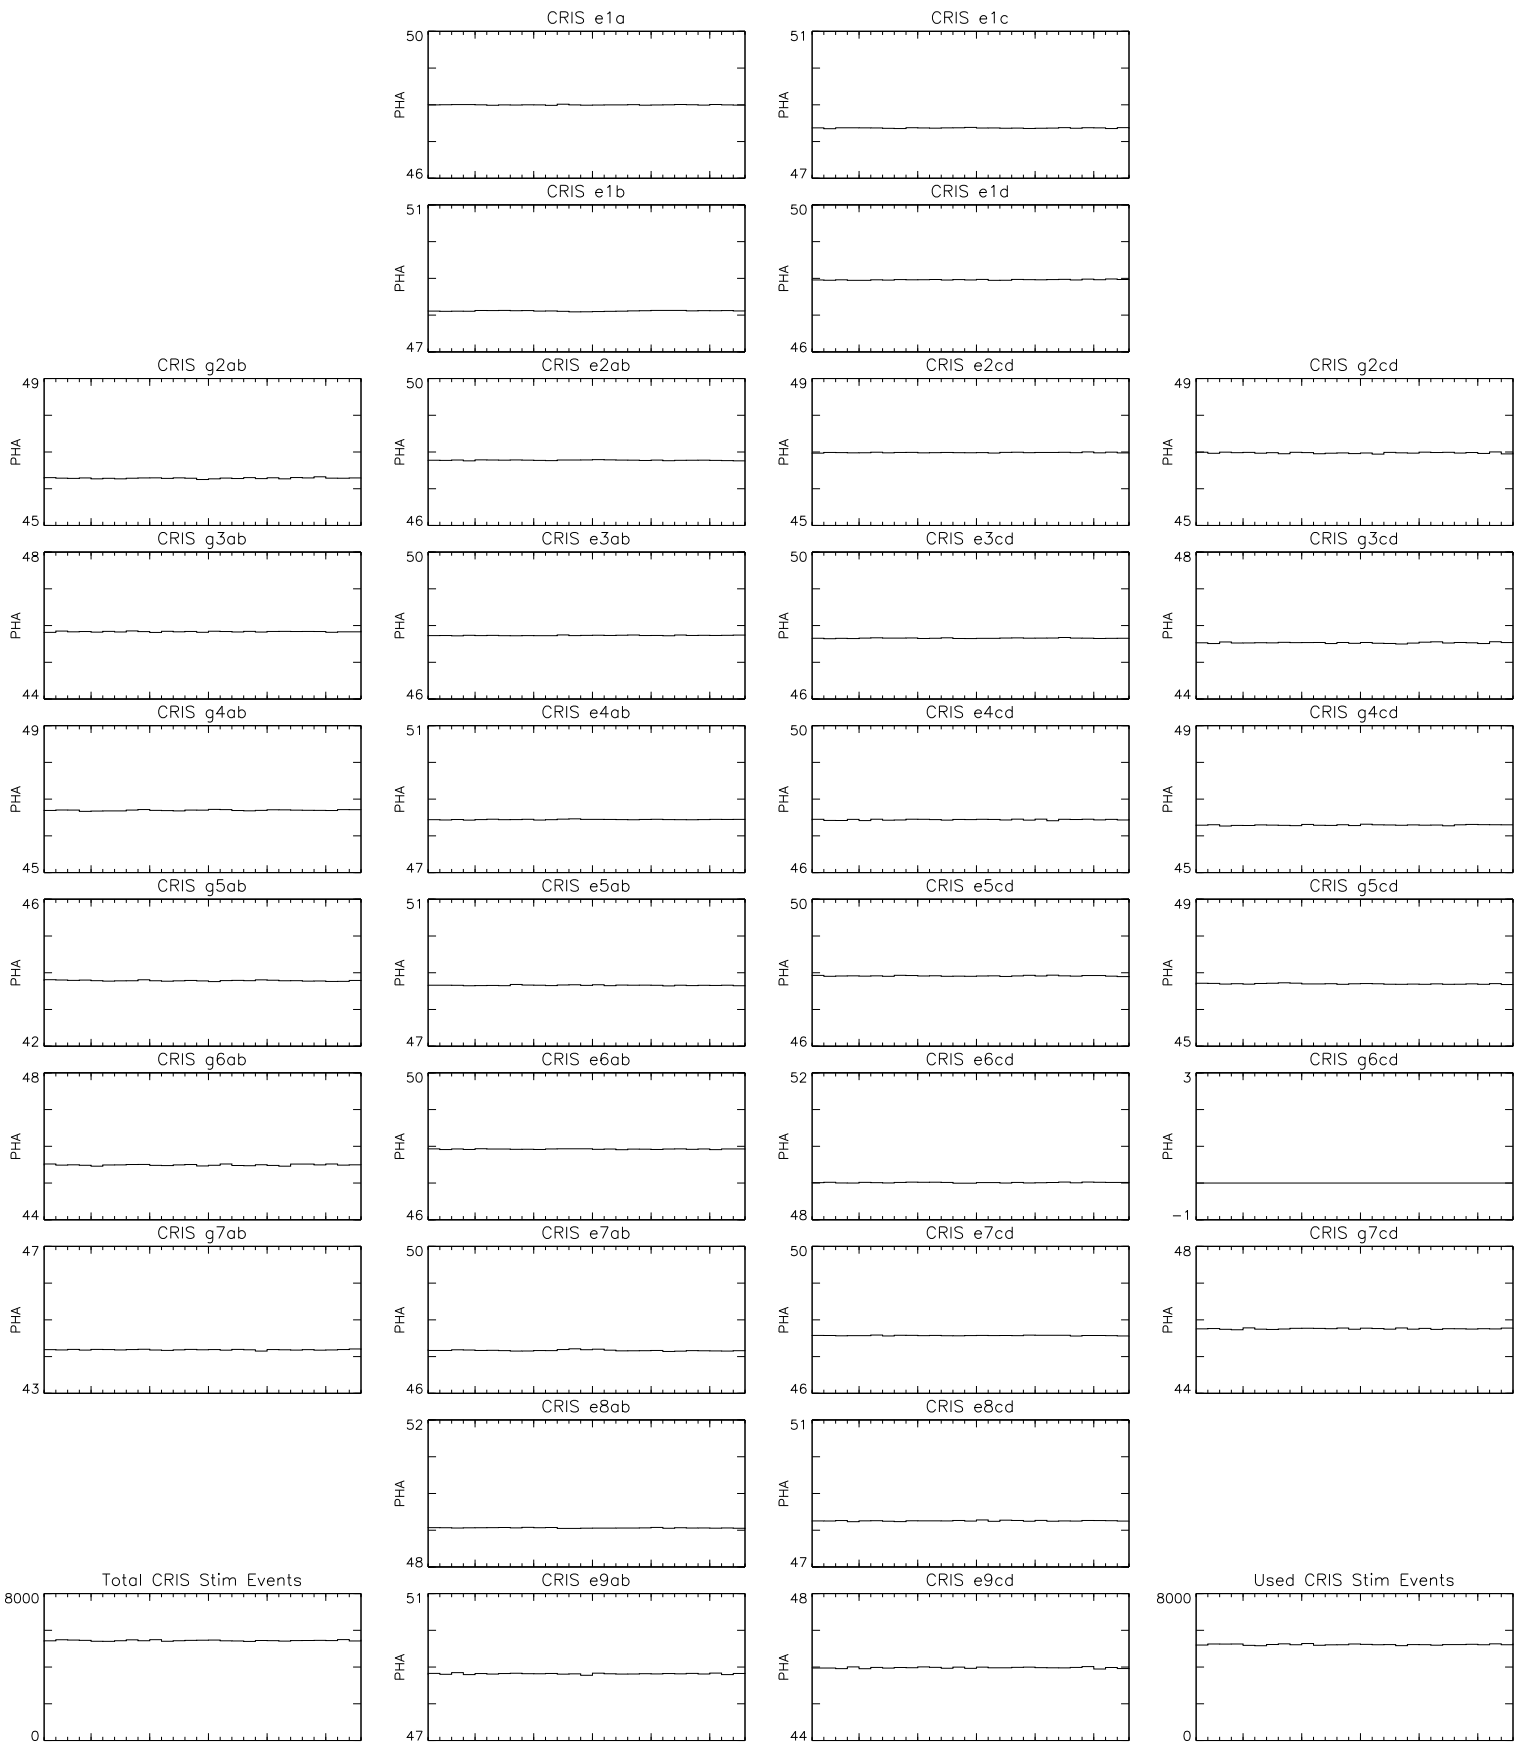

Bartels Rotation 2546
Stim events – Daily fitted slope
(28-Mar-2020 thru 23-Apr-2020) (088/2020 thru 114/2020)

Bartels Rotation 2546
 Stim events – Daily fitted offset
 (28-Mar-2020 thru 23-Apr-2020) (088/2020 thru 114/2020)

time (28-Mar-2020 to 24-Apr-2020)