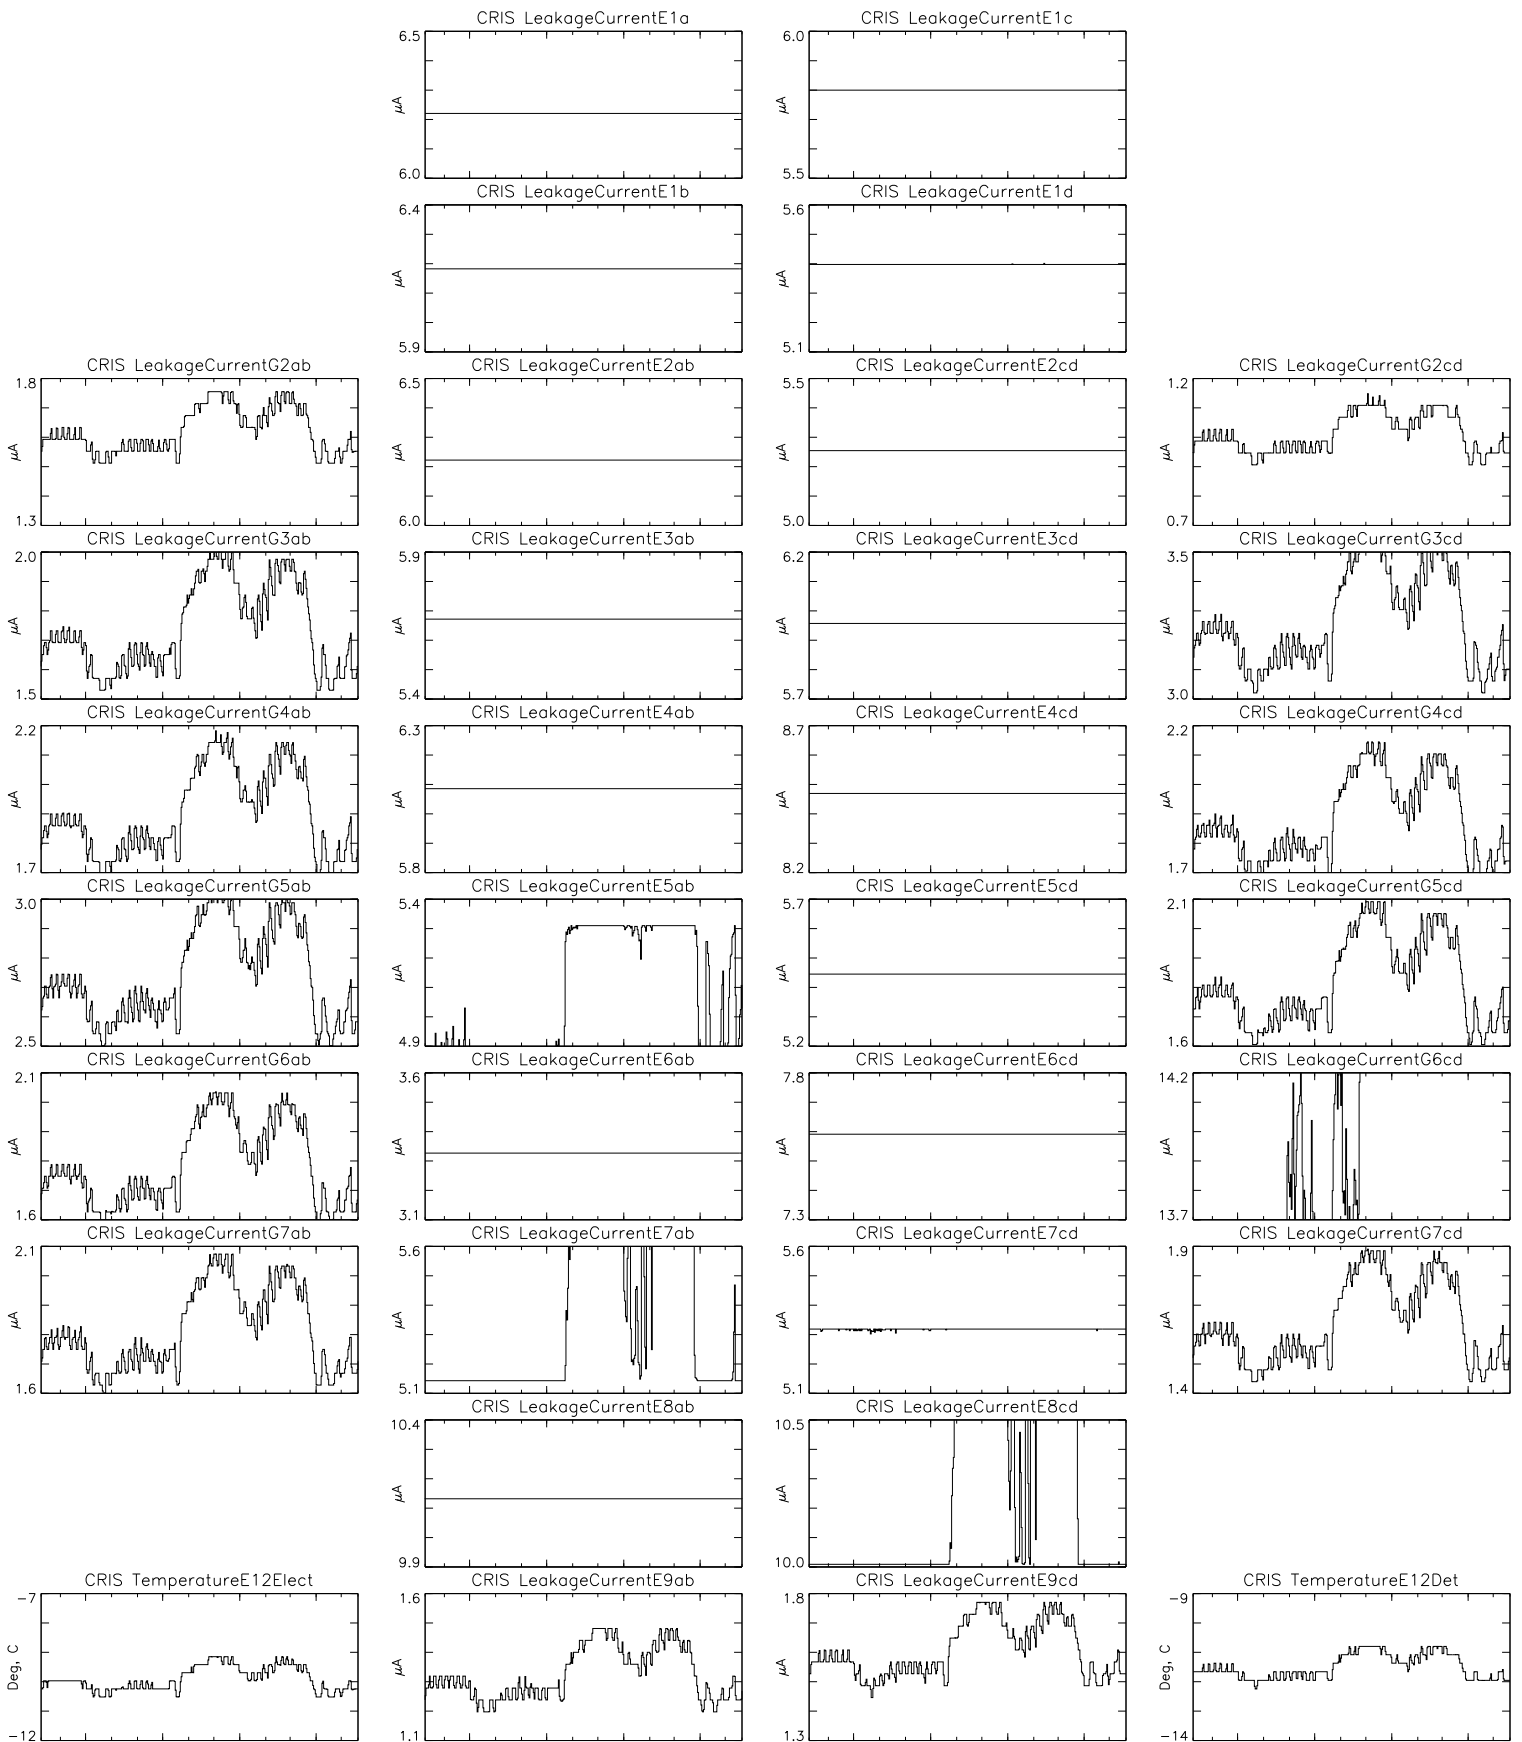

Bartels Rotation 2534-2547 – Daily Averages
 (09-May-2019 thru 20-May-2020)
 (129/2019 thru 141/2020)

Jul

Oct

Jan

Apr

time (09-May-2019 to 21-May-2020)

Bartels Rotation 2534-2547 – Daily Averages
 (09-May-2019 thru 20-May-2020)
 (129/2019 thru 141/2020)

Jul

Oct

Jan

Apr

time (09-May-2019 to 21-May-2020)

Bartels Rotation 2534-2547 – Daily Averages
(09-May-2019 thru 20-May-2020)
(129/2019 thru 141/2020)

time (09-May-2019 to 21-May-2020)

Bartels Rotation 2534-2547 – Daily Averages
 (09-May-2019 thru 20-May-2020)
 (129/2019 thru 141/2020)