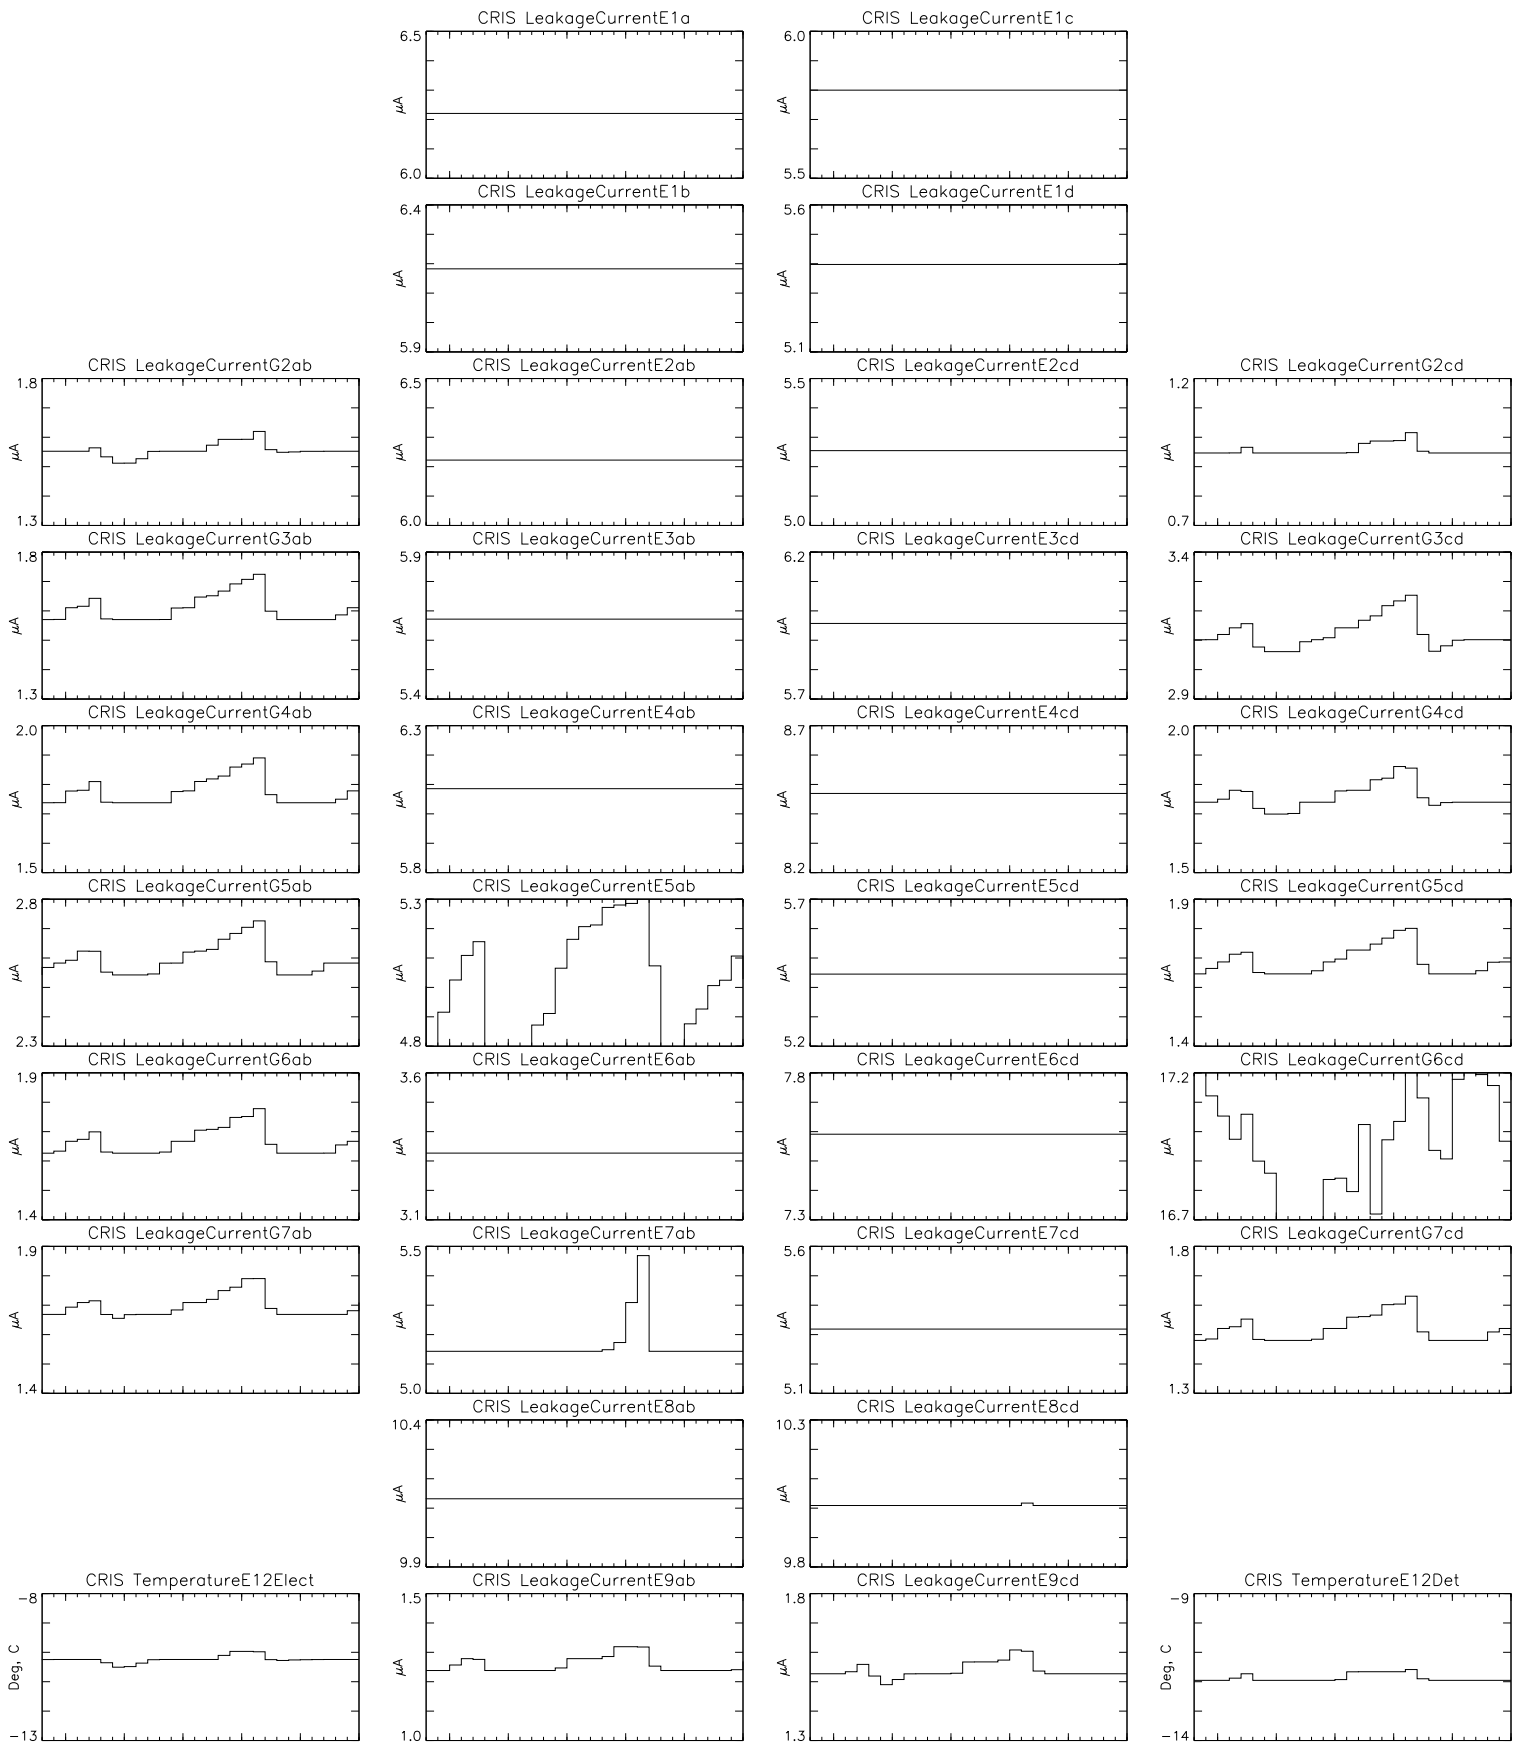

Bartels Rotation 2547 – Daily Averages
 (24-Apr-2020 thru 20-May-2020)
 (115/2020 thru 141/2020)

Bartels Rotation 2547 – Daily Averages
 (24-Apr-2020 thru 20-May-2020)
 (115/2020 thru 141/2020)

Bartels Rotation 2547 – Daily Averages
(24-Apr-2020 thru 20-May-2020)
(115/2020 thru 141/2020)

Bartels Rotation 2547 – Daily Averages
 (24-Apr-2020 thru 20-May-2020)
 (115/2020 thru 141/2020)

26 May 1 6 11 16 21
 time (24-Apr-2020 to 21-May-2020)