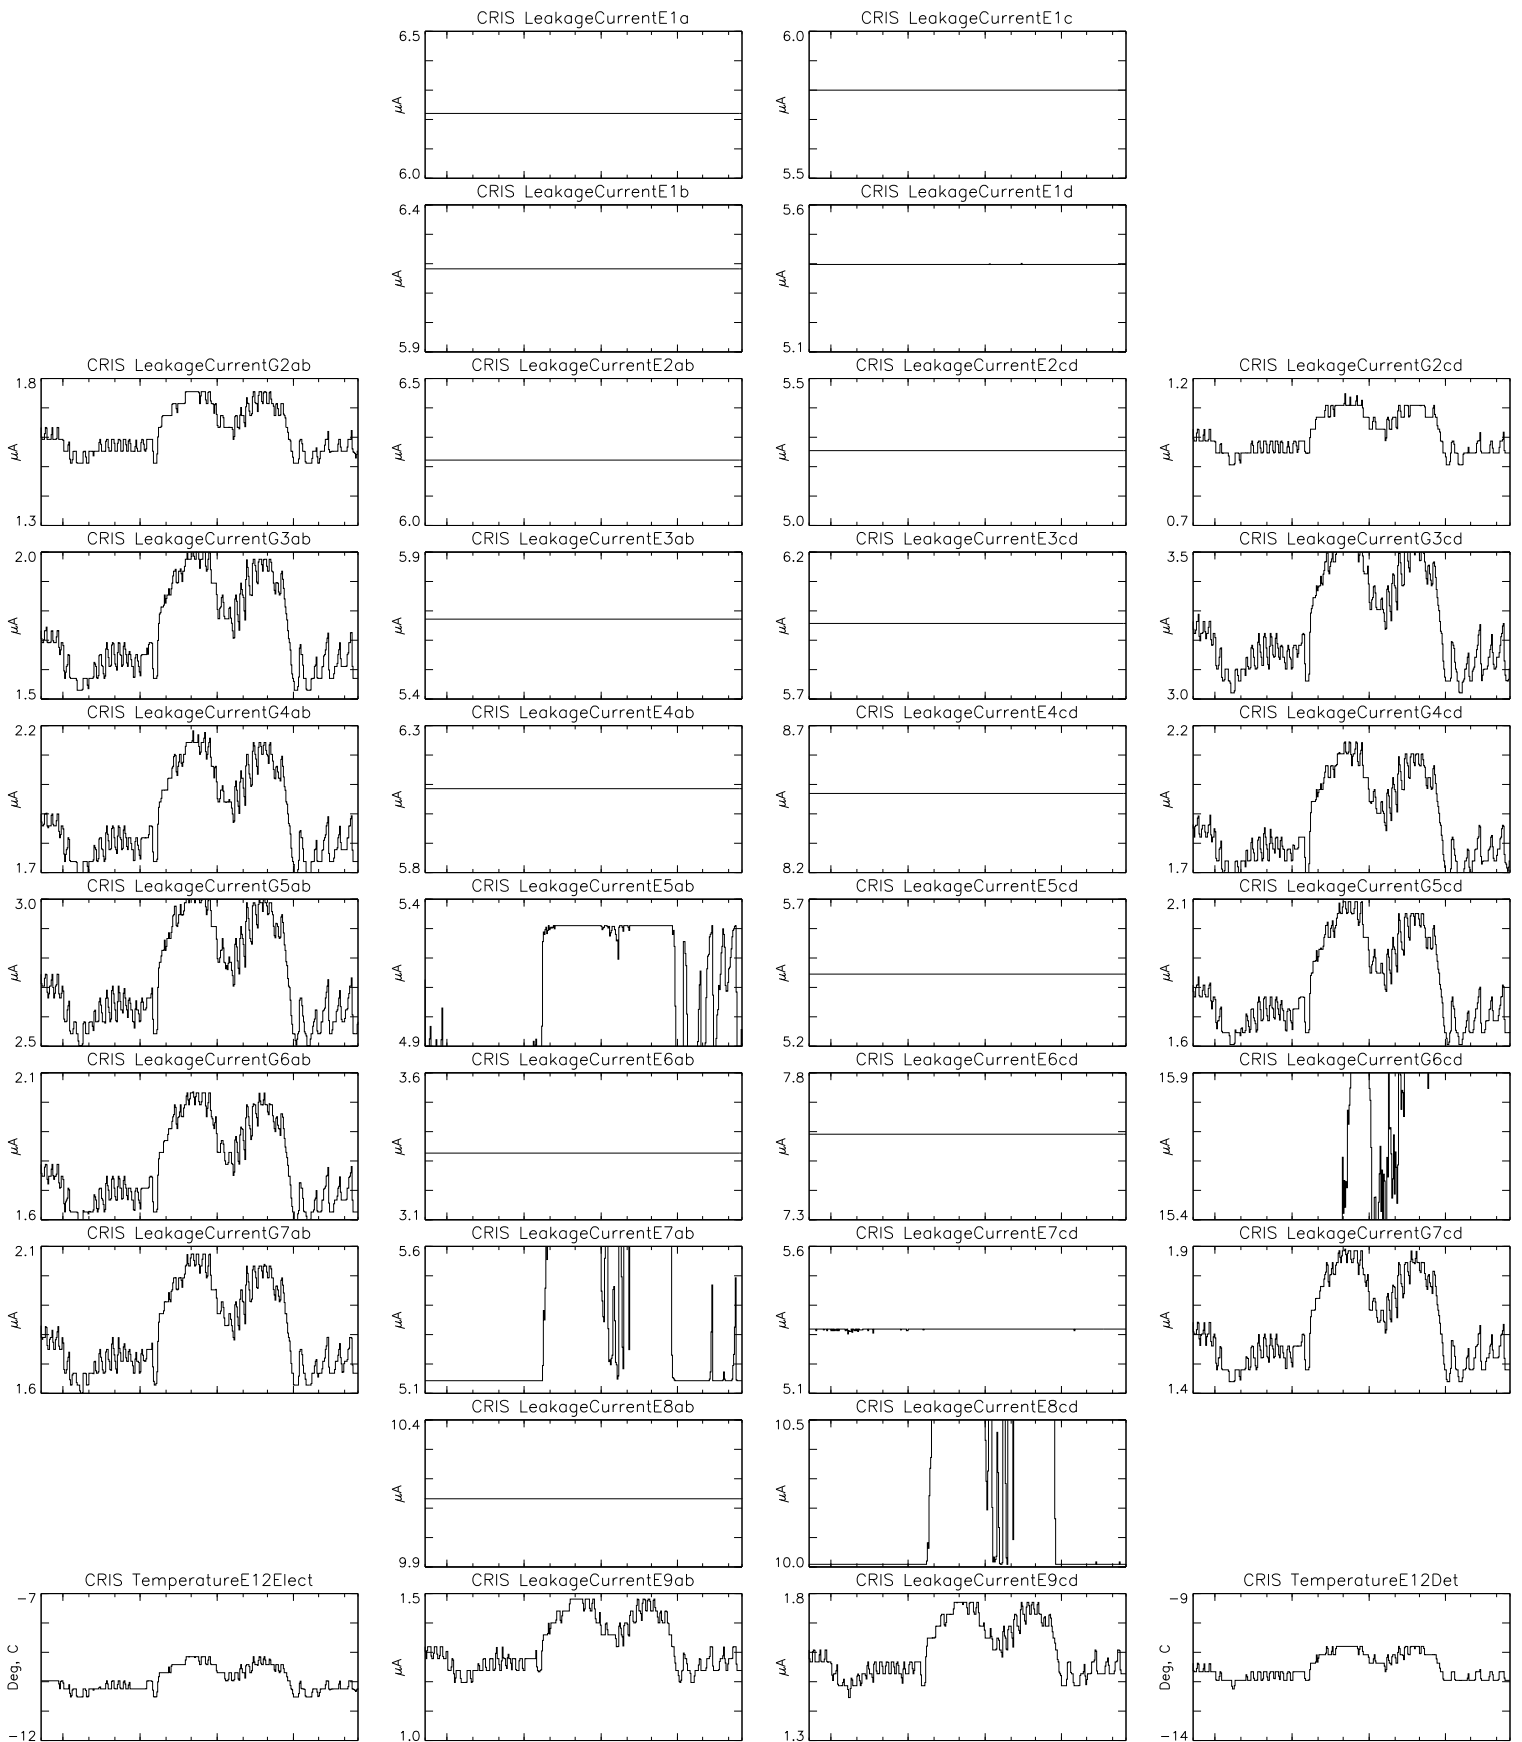

Bartels Rotation 2535-2548 – Daily Averages
 (05-Jun-2019 thru 16-Jun-2020)
 (156/2019 thru 168/2020)

Jul Oct Jan Apr
 time (05-Jun-2019 to 17-Jun-2020)

Bartels Rotation 2535-2548 – Daily Averages
 (05-Jun-2019 thru 16-Jun-2020)
 (156/2019 thru 168/2020)

Jul

Oct

Jan

Apr

time (05-Jun-2019 to 17-Jun-2020)

Bartels Rotation 2535-2548 – Daily Averages
(05-Jun-2019 thru 16-Jun-2020)
(156/2019 thru 168/2020)

Jul Oct Jan Apr
time (05-Jun-2019 to 17-Jun-2020)

Bartels Rotation 2535-2548 – Daily Averages
 (05-Jun-2019 thru 16-Jun-2020)
 (156/2019 thru 168/2020)

Jul Oct Jan Apr
 time (05-Jun-2019 to 17-Jun-2020)